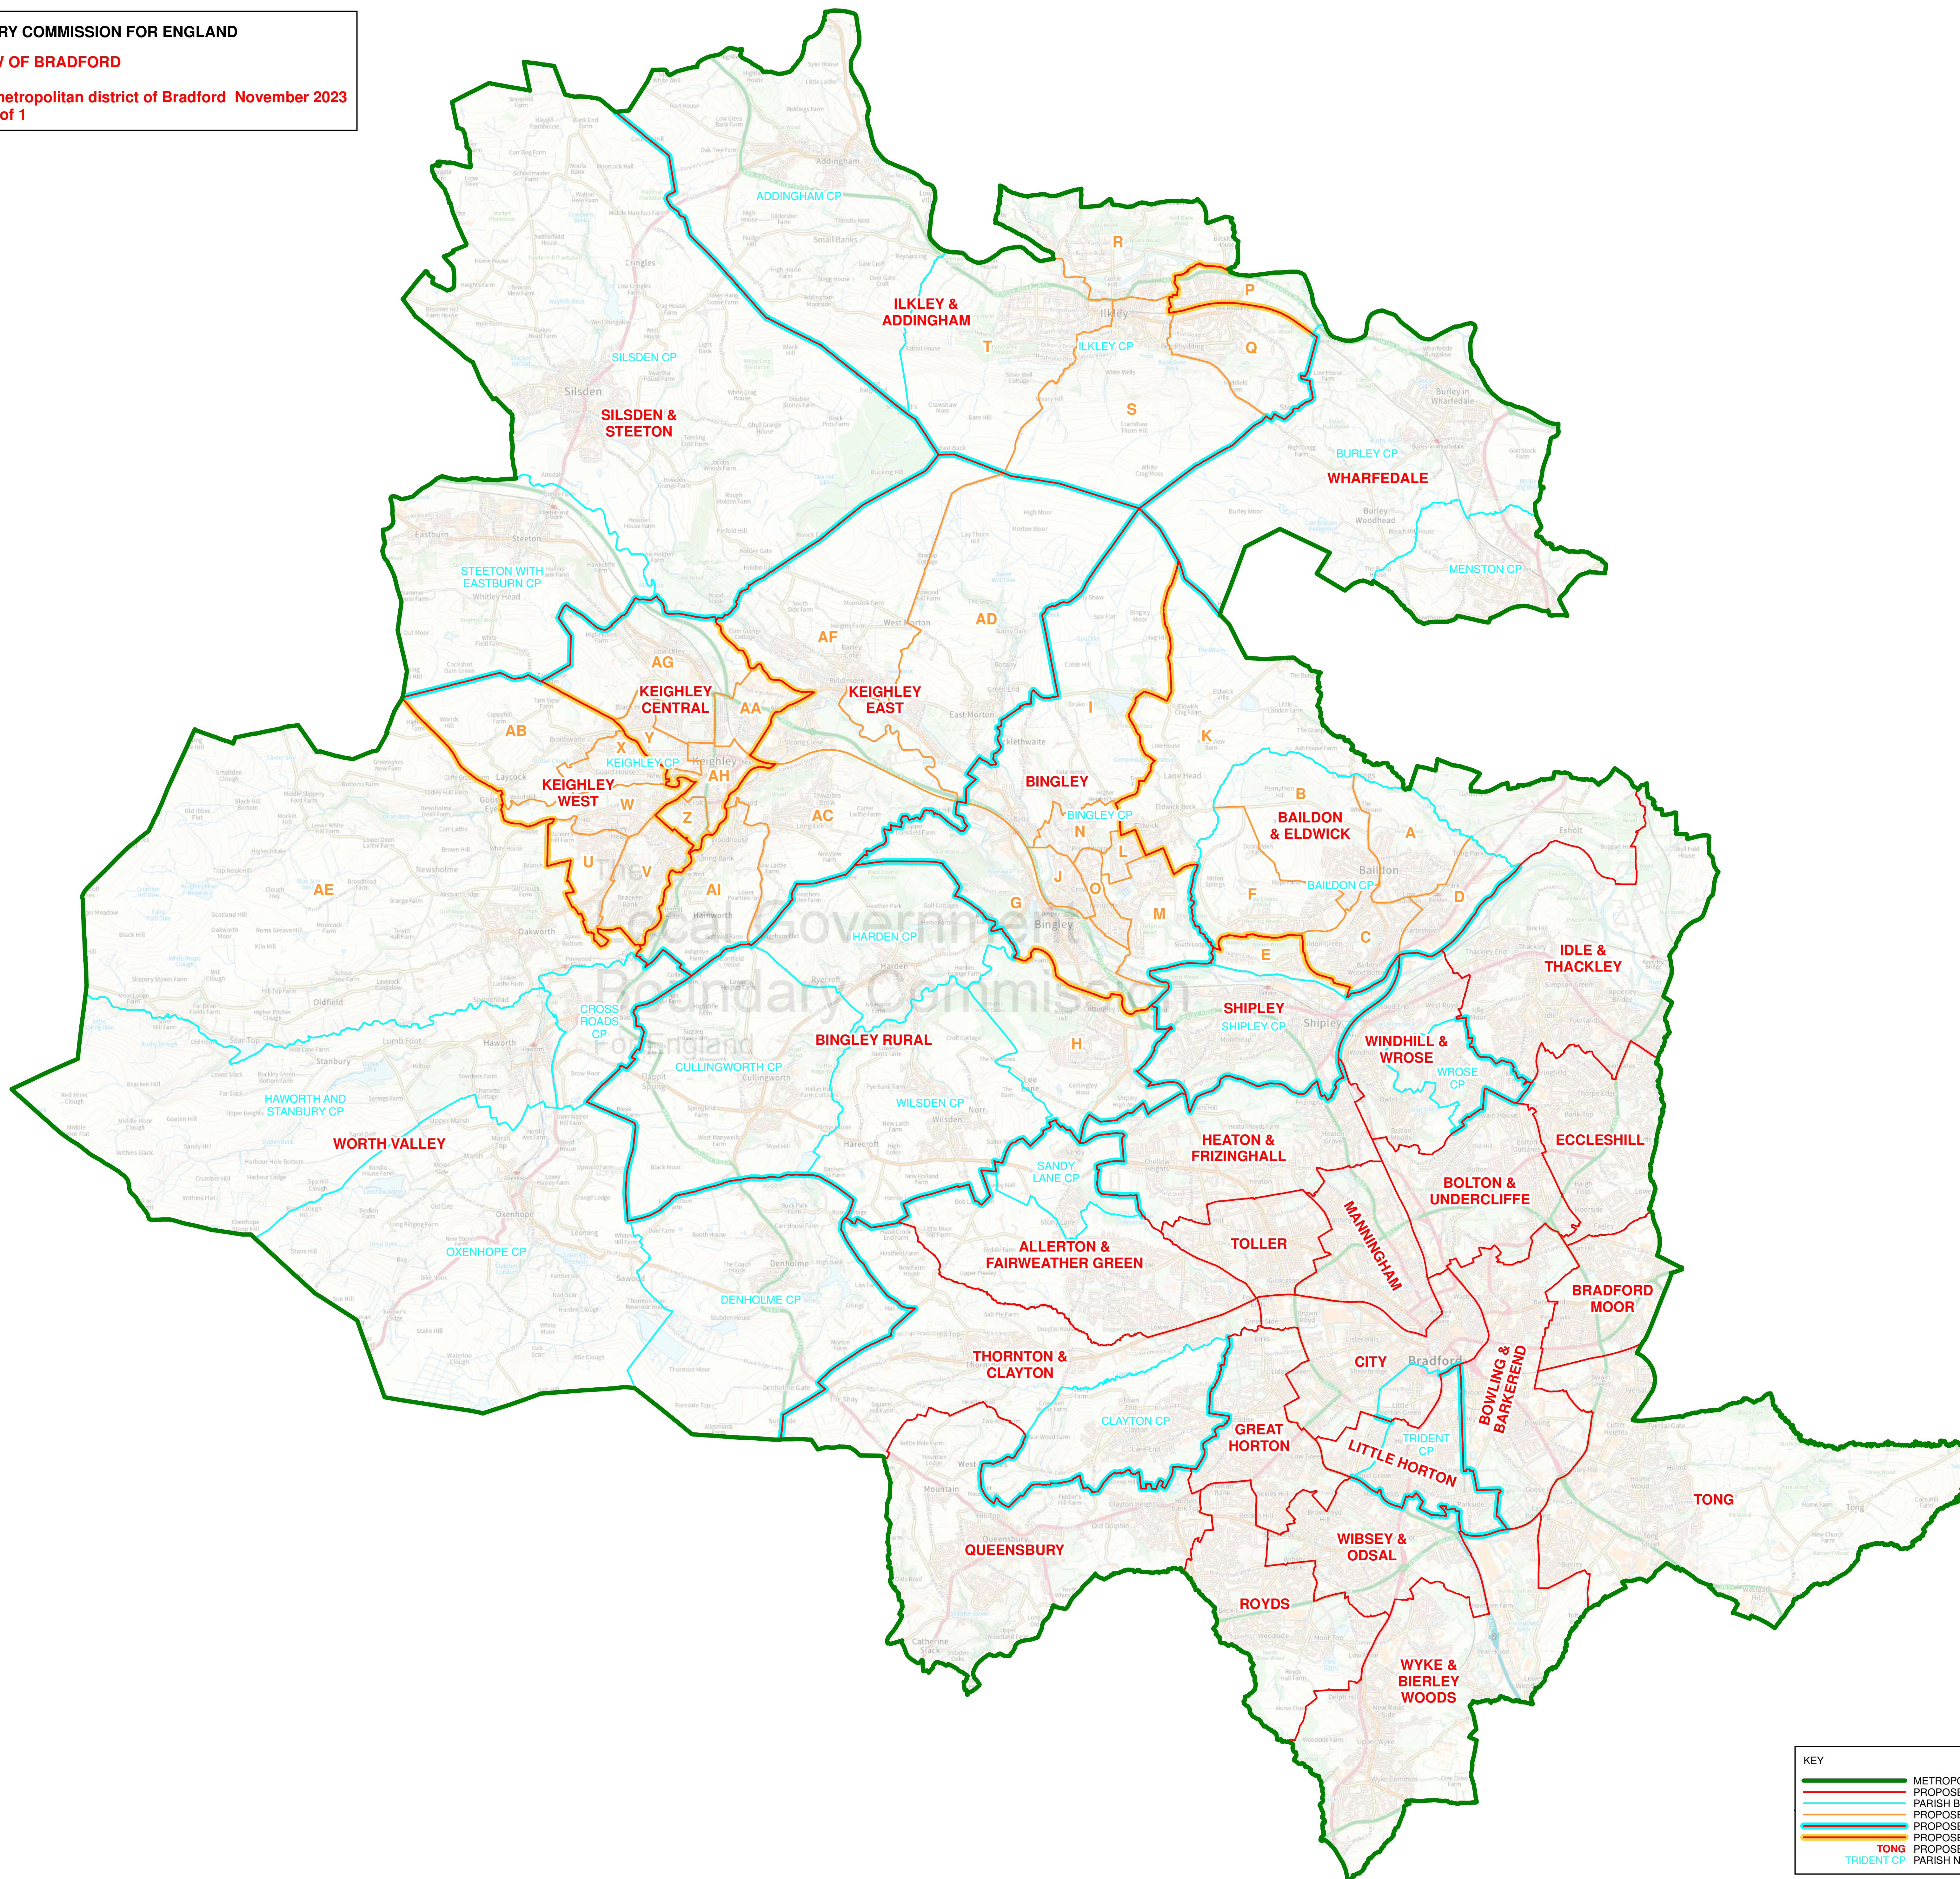

THE LOCAL GOVERNMENT BOUNDARY COMMISSION FOR ENGLAND

ELECTORAL REVIEW OF BRADFORD

Draft recommendations for ward boundaries in the metropolitan district of Bradford November 2023
Sheet 1 of 1

KEY TO PARISH WARDS

BAILDON CP

- A EAST
- B NORTH
- C SOUTH
- D SOUTH EAST
- E SOUTH WEST
- F WEST

BINGLEY CP

- G BINGLEY CENTRAL & MYRTLE PARK
- H COTTINGLEY
- I CROSSFLATTS & MICKLETHWAITE
- J CROW NEST
- K ELDWICK EAST
- L ELDWICK WEST
- M GILSTEAD
- N LADY LANE & OAKWOOD
- O PRIESTHORPE

ILKLEY CP

- P BEN RHYDDING NORTH
- Q BEN RHYDDING SOUTH
- R ILKLEY NORTH
- S ILKLEY SOUTH
- T ILKLEY WEST

KEIGHLEY CP

KEY	
	METROPOLITAN DISTRICT COUNCIL BOUNDARY
	PROPOSED WARD BOUNDARY
	PARISH BOUNDARY
	PROPOSED PARISH WARD BOUNDARY
	PROPOSED WARD BOUNDARY COINCIDENT WITH PARISH BOUNDARY
	PROPOSED WARD BOUNDARY COINCIDENT WITH PROPOSED PARISH WARD BOUNDARY
	TONG PROPOSED WARD NAME
	TRIDENT CP PARISH NAME