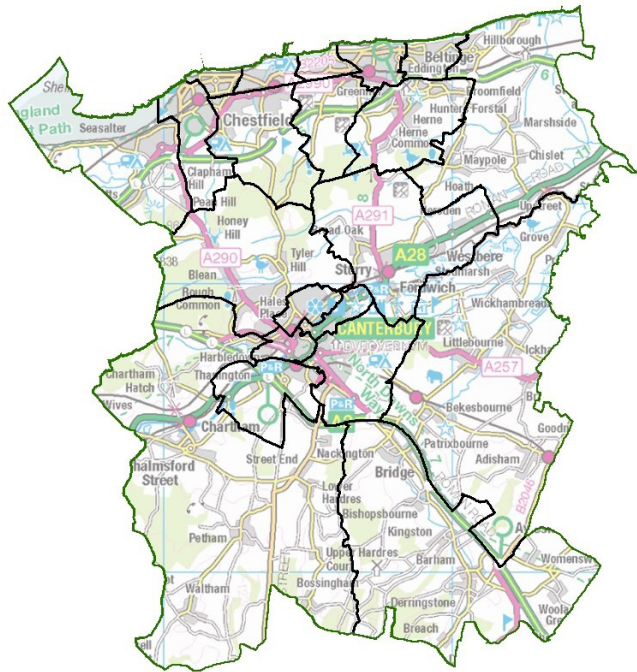

# Canterbury Electoral

The Local Government Boundary Commission for England is asking for your views on our electoral review of Canterbury. The review will agree new ward boundaries across the council.

- Do you have suggestions about where your ward boundaries should be?
- Where do people in your area go to access local facilities, such as shops and leisure activities?
- Which areas do you identify as your local community?