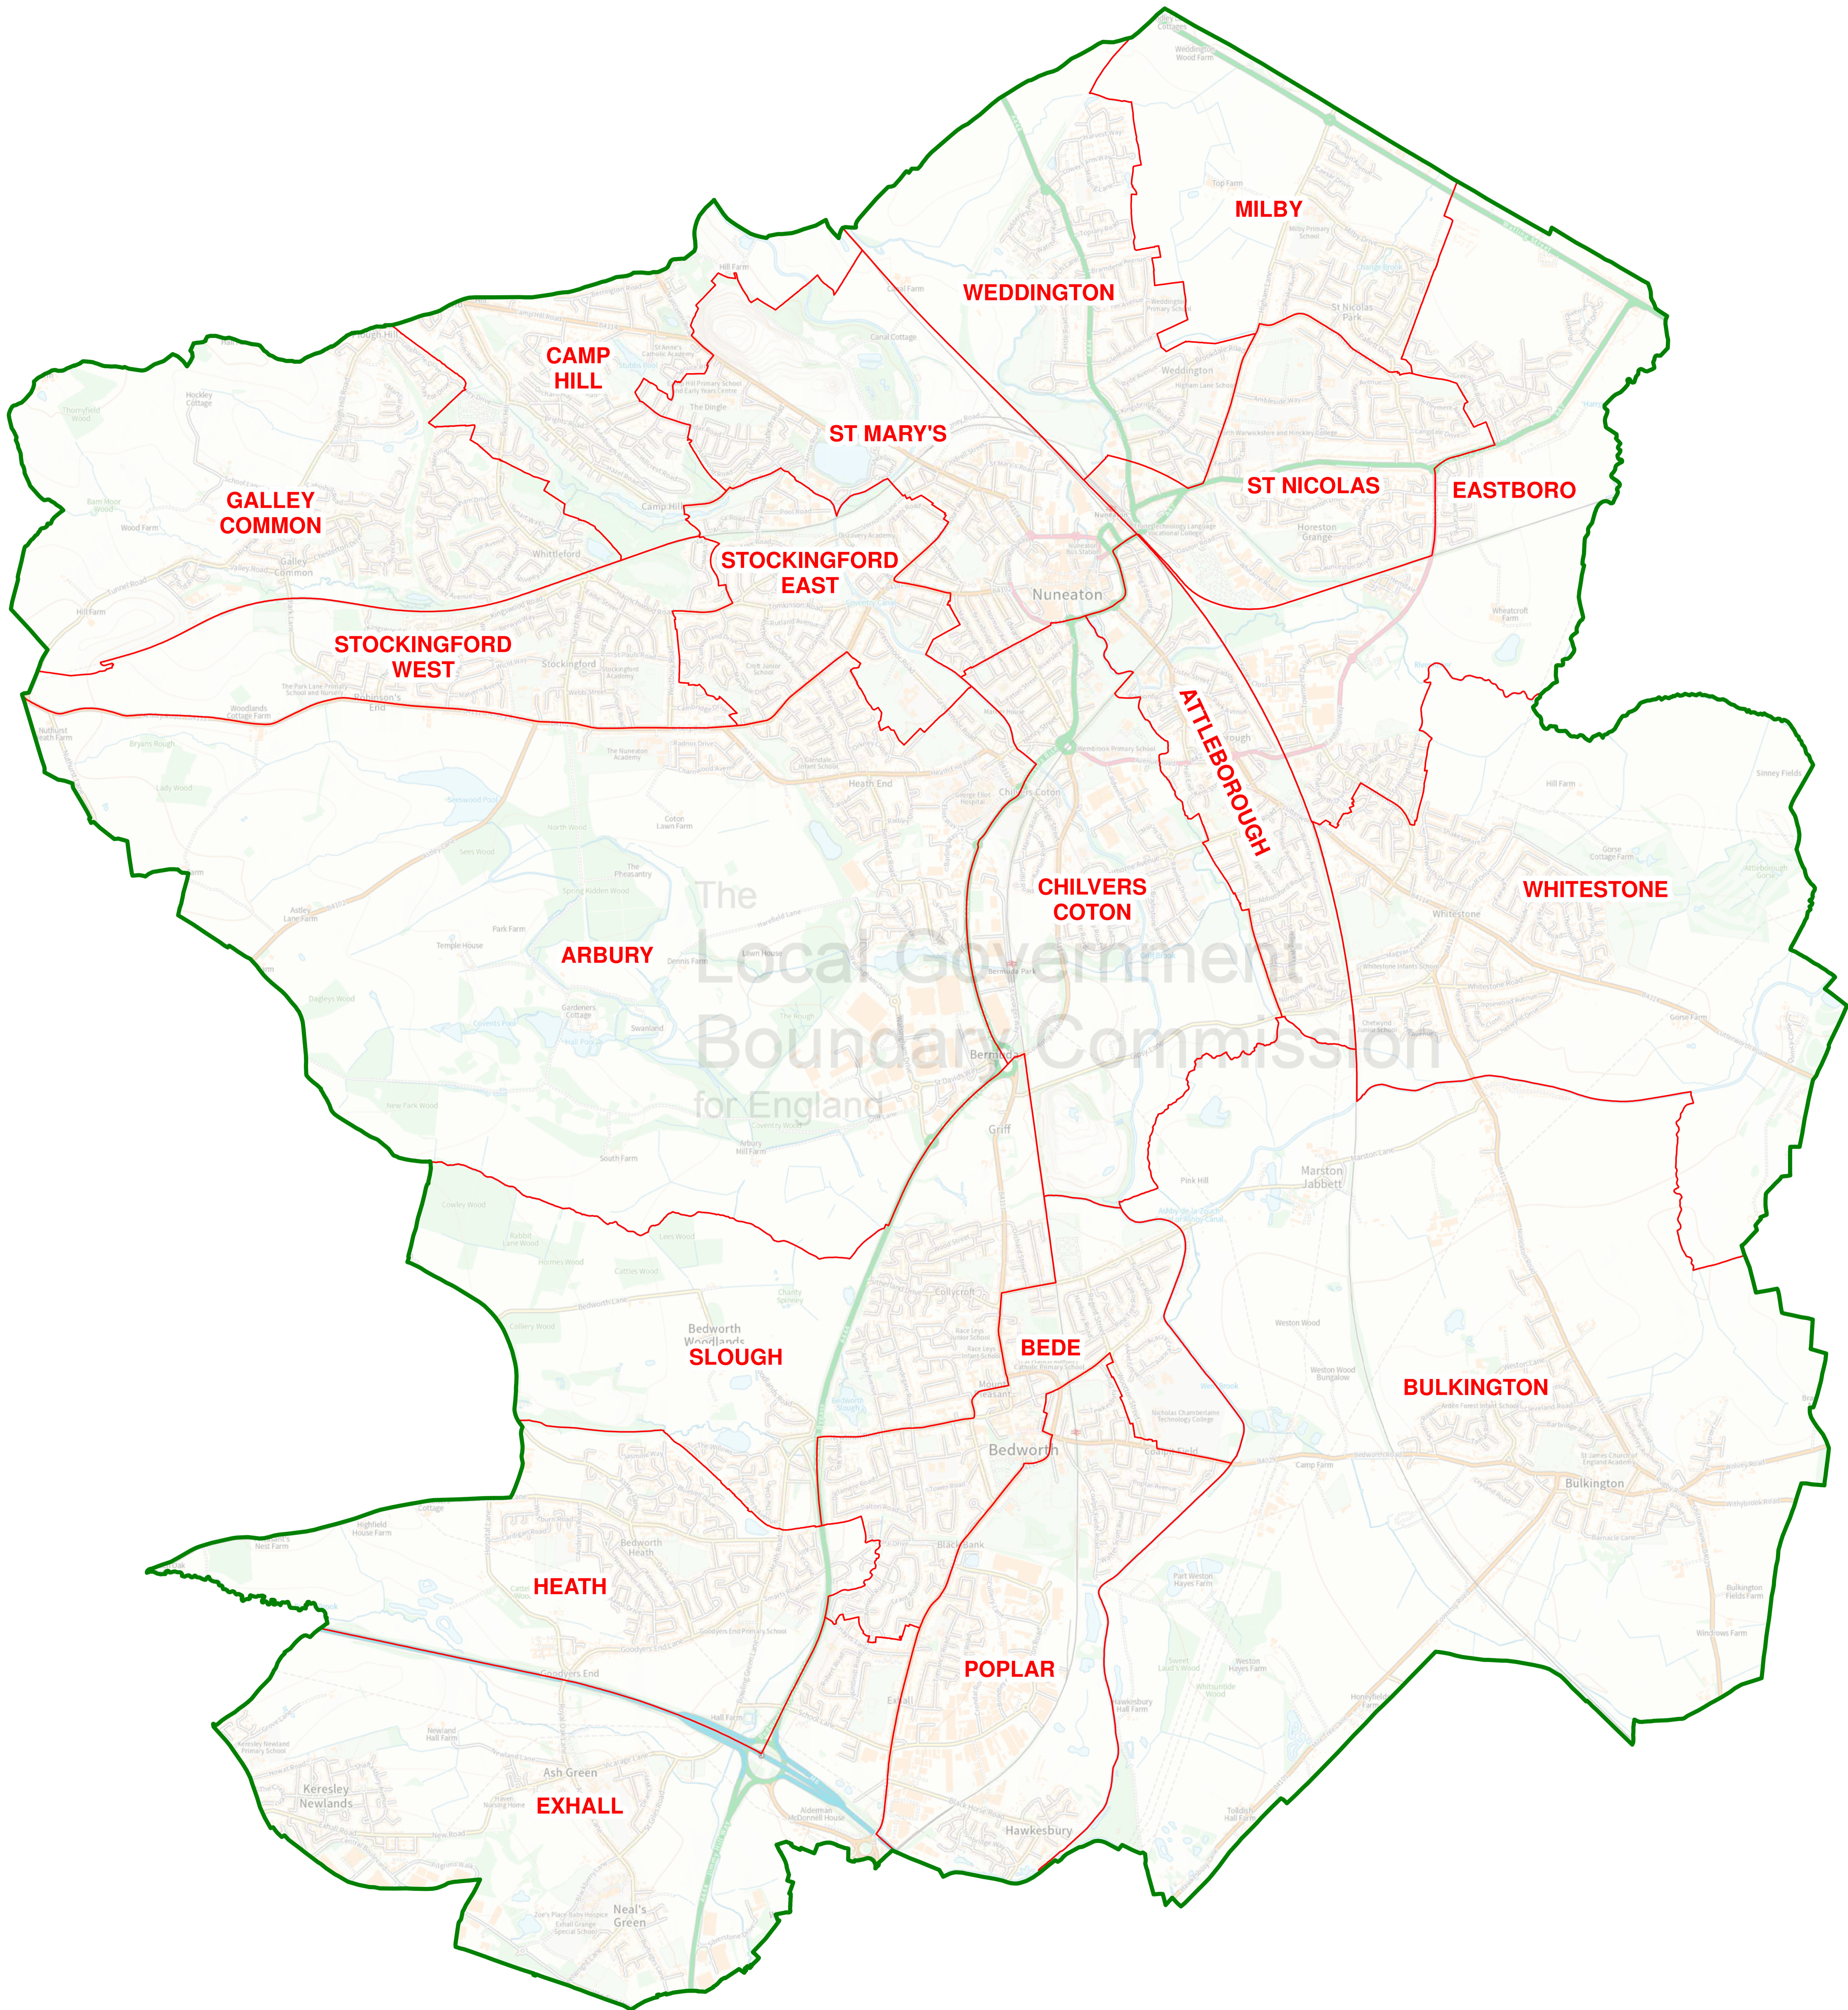

THE LOCAL GOVERNMENT BOUNDARY COMMISSION FOR ENGLAND
ELECTORAL REVIEW OF NUNEATON AND BEDWORTH

Final recommendations for ward boundaries in the borough of Nuneaton and Bedworth August 2023
Sheet 1 of 1

KEY	
	BOROUGH COUNCIL BOUNDARY
	PROPOSED WARD BOUNDARY
	BULKINGTON PROPOSED WARD NAME