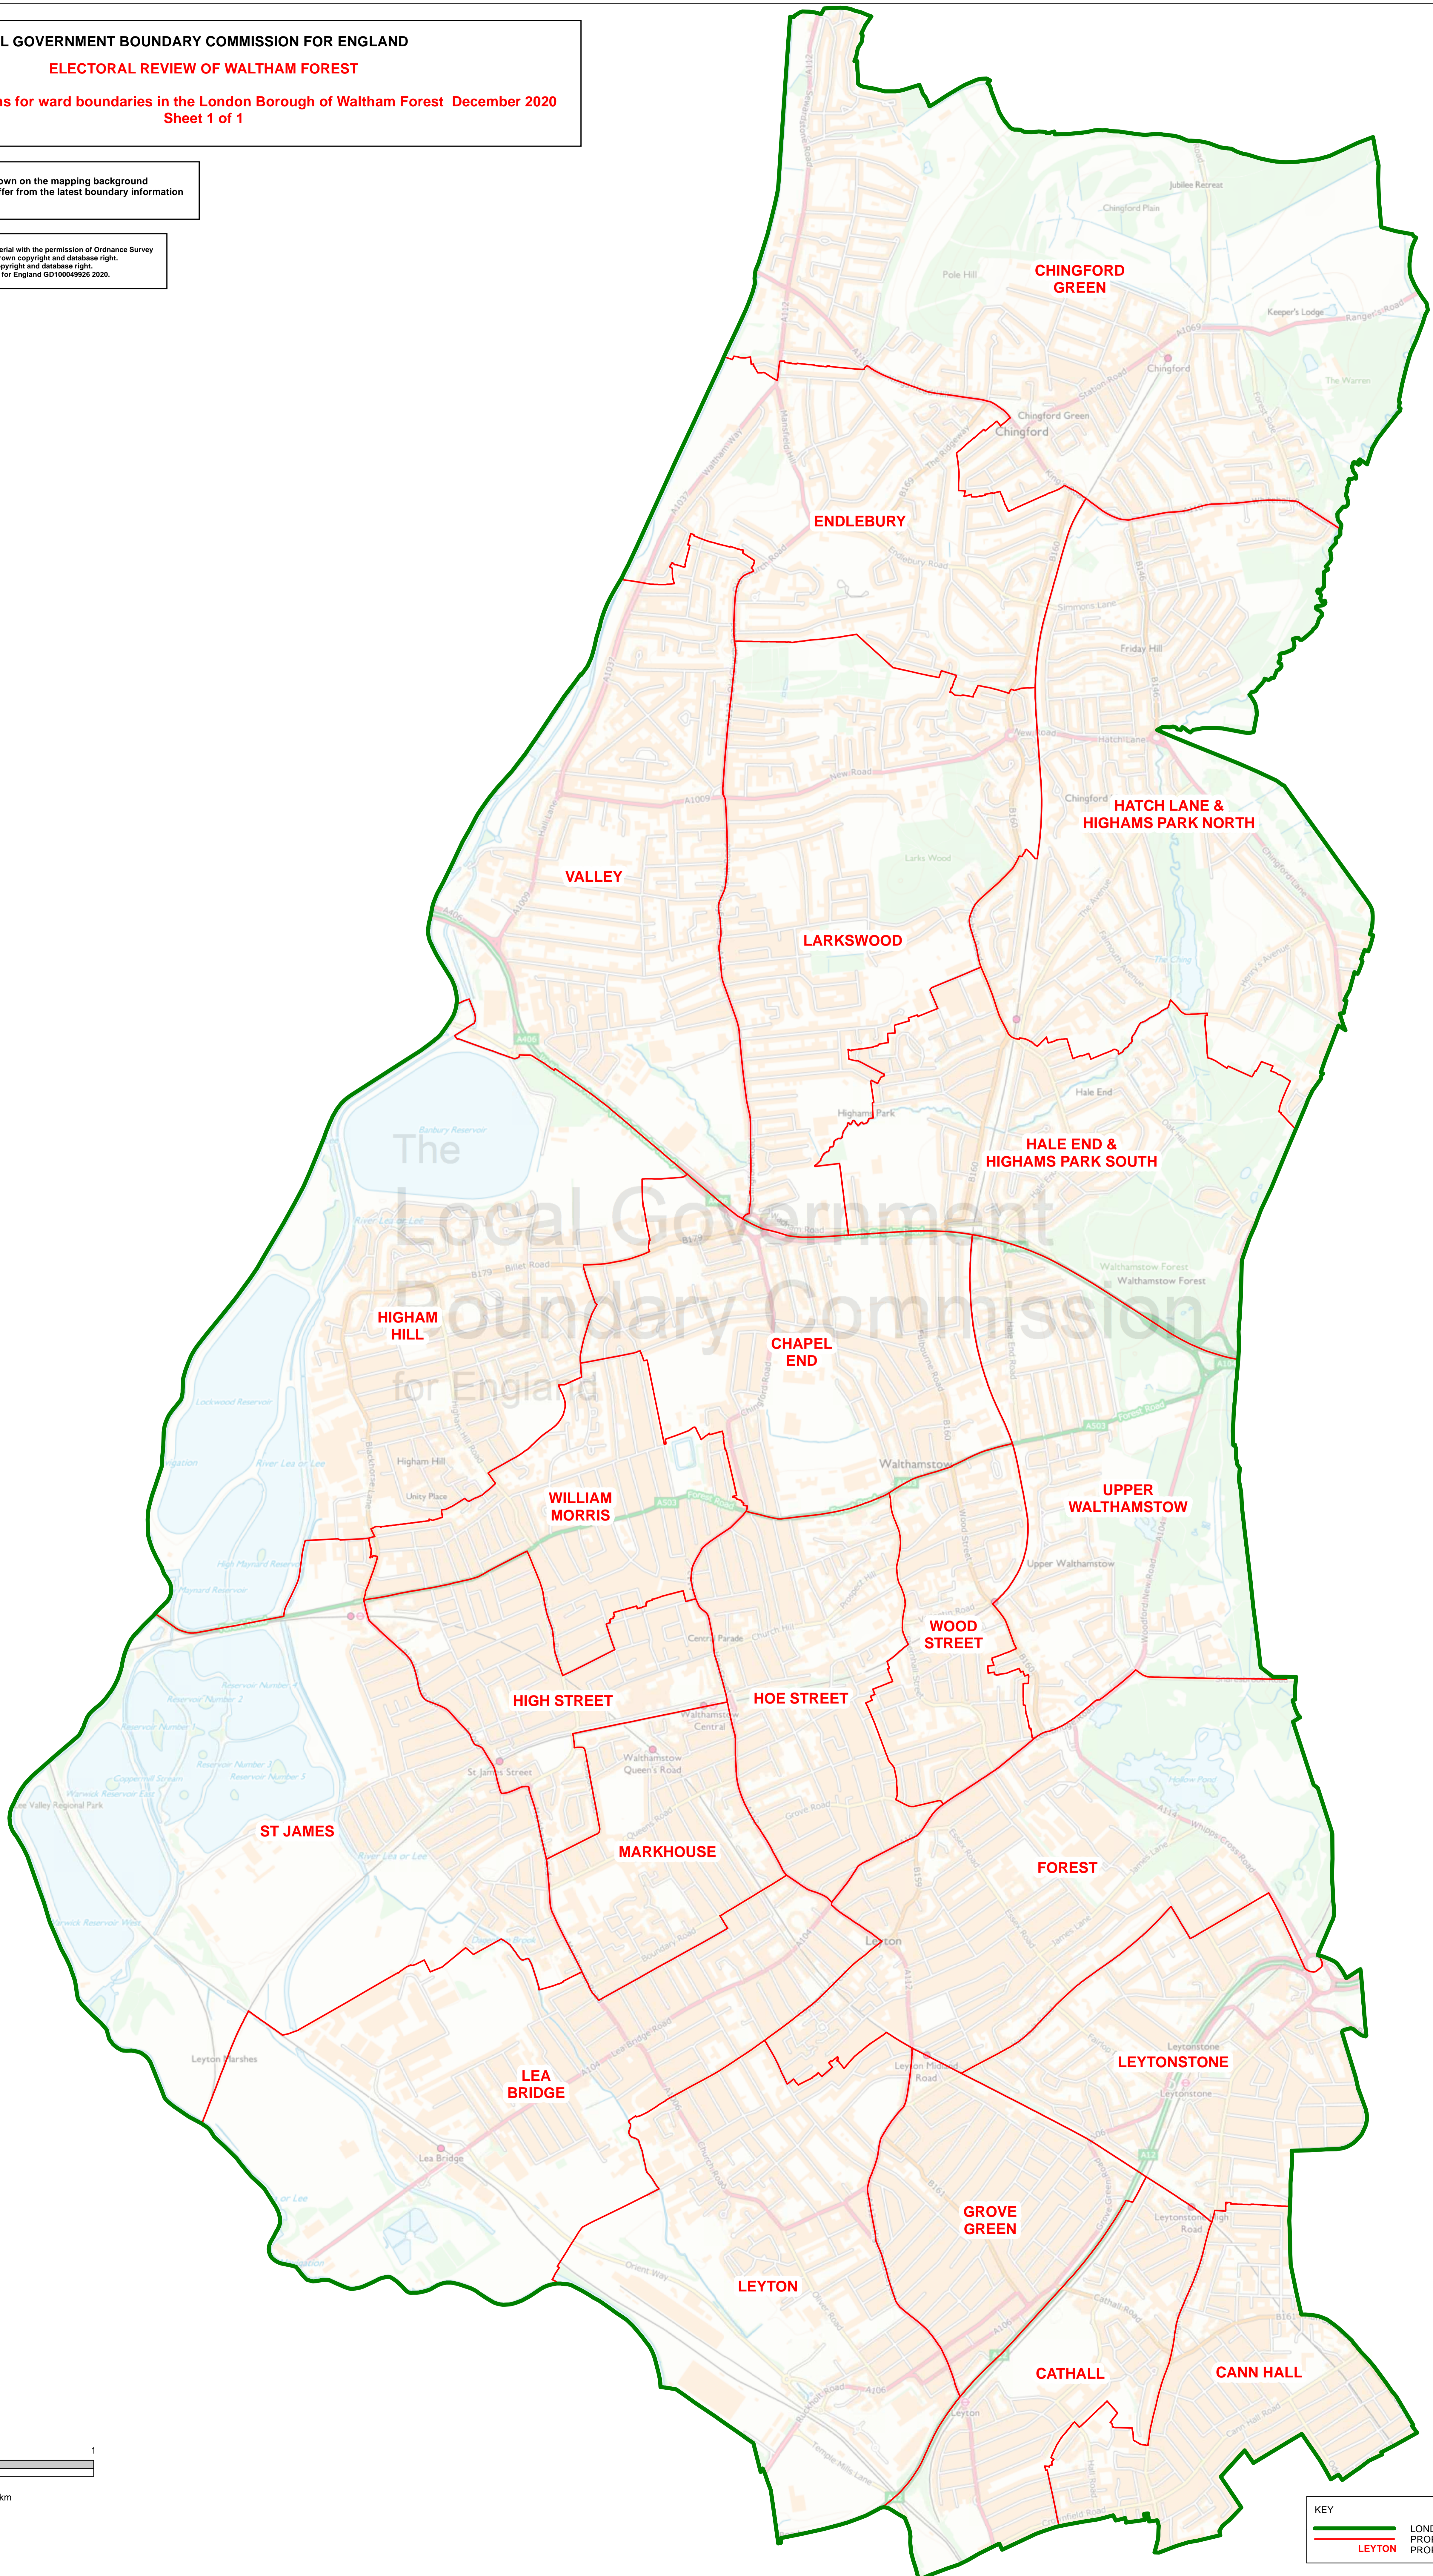

THE LOCAL GOVERNMENT BOUNDARY COMMISSION FOR ENGLAND
ELECTORAL REVIEW OF WALTHAM FOREST

Final recommendations for ward boundaries in the London Borough of Waltham Forest December 2020
Sheet 1 of 1

Local Government
Boundary Commission
for England

KEY	
	LONDON BOROUGH COUNCIL BOUNDARY
	PROPOSED WARD BOUNDARY
	PROPOSED WARD NAME