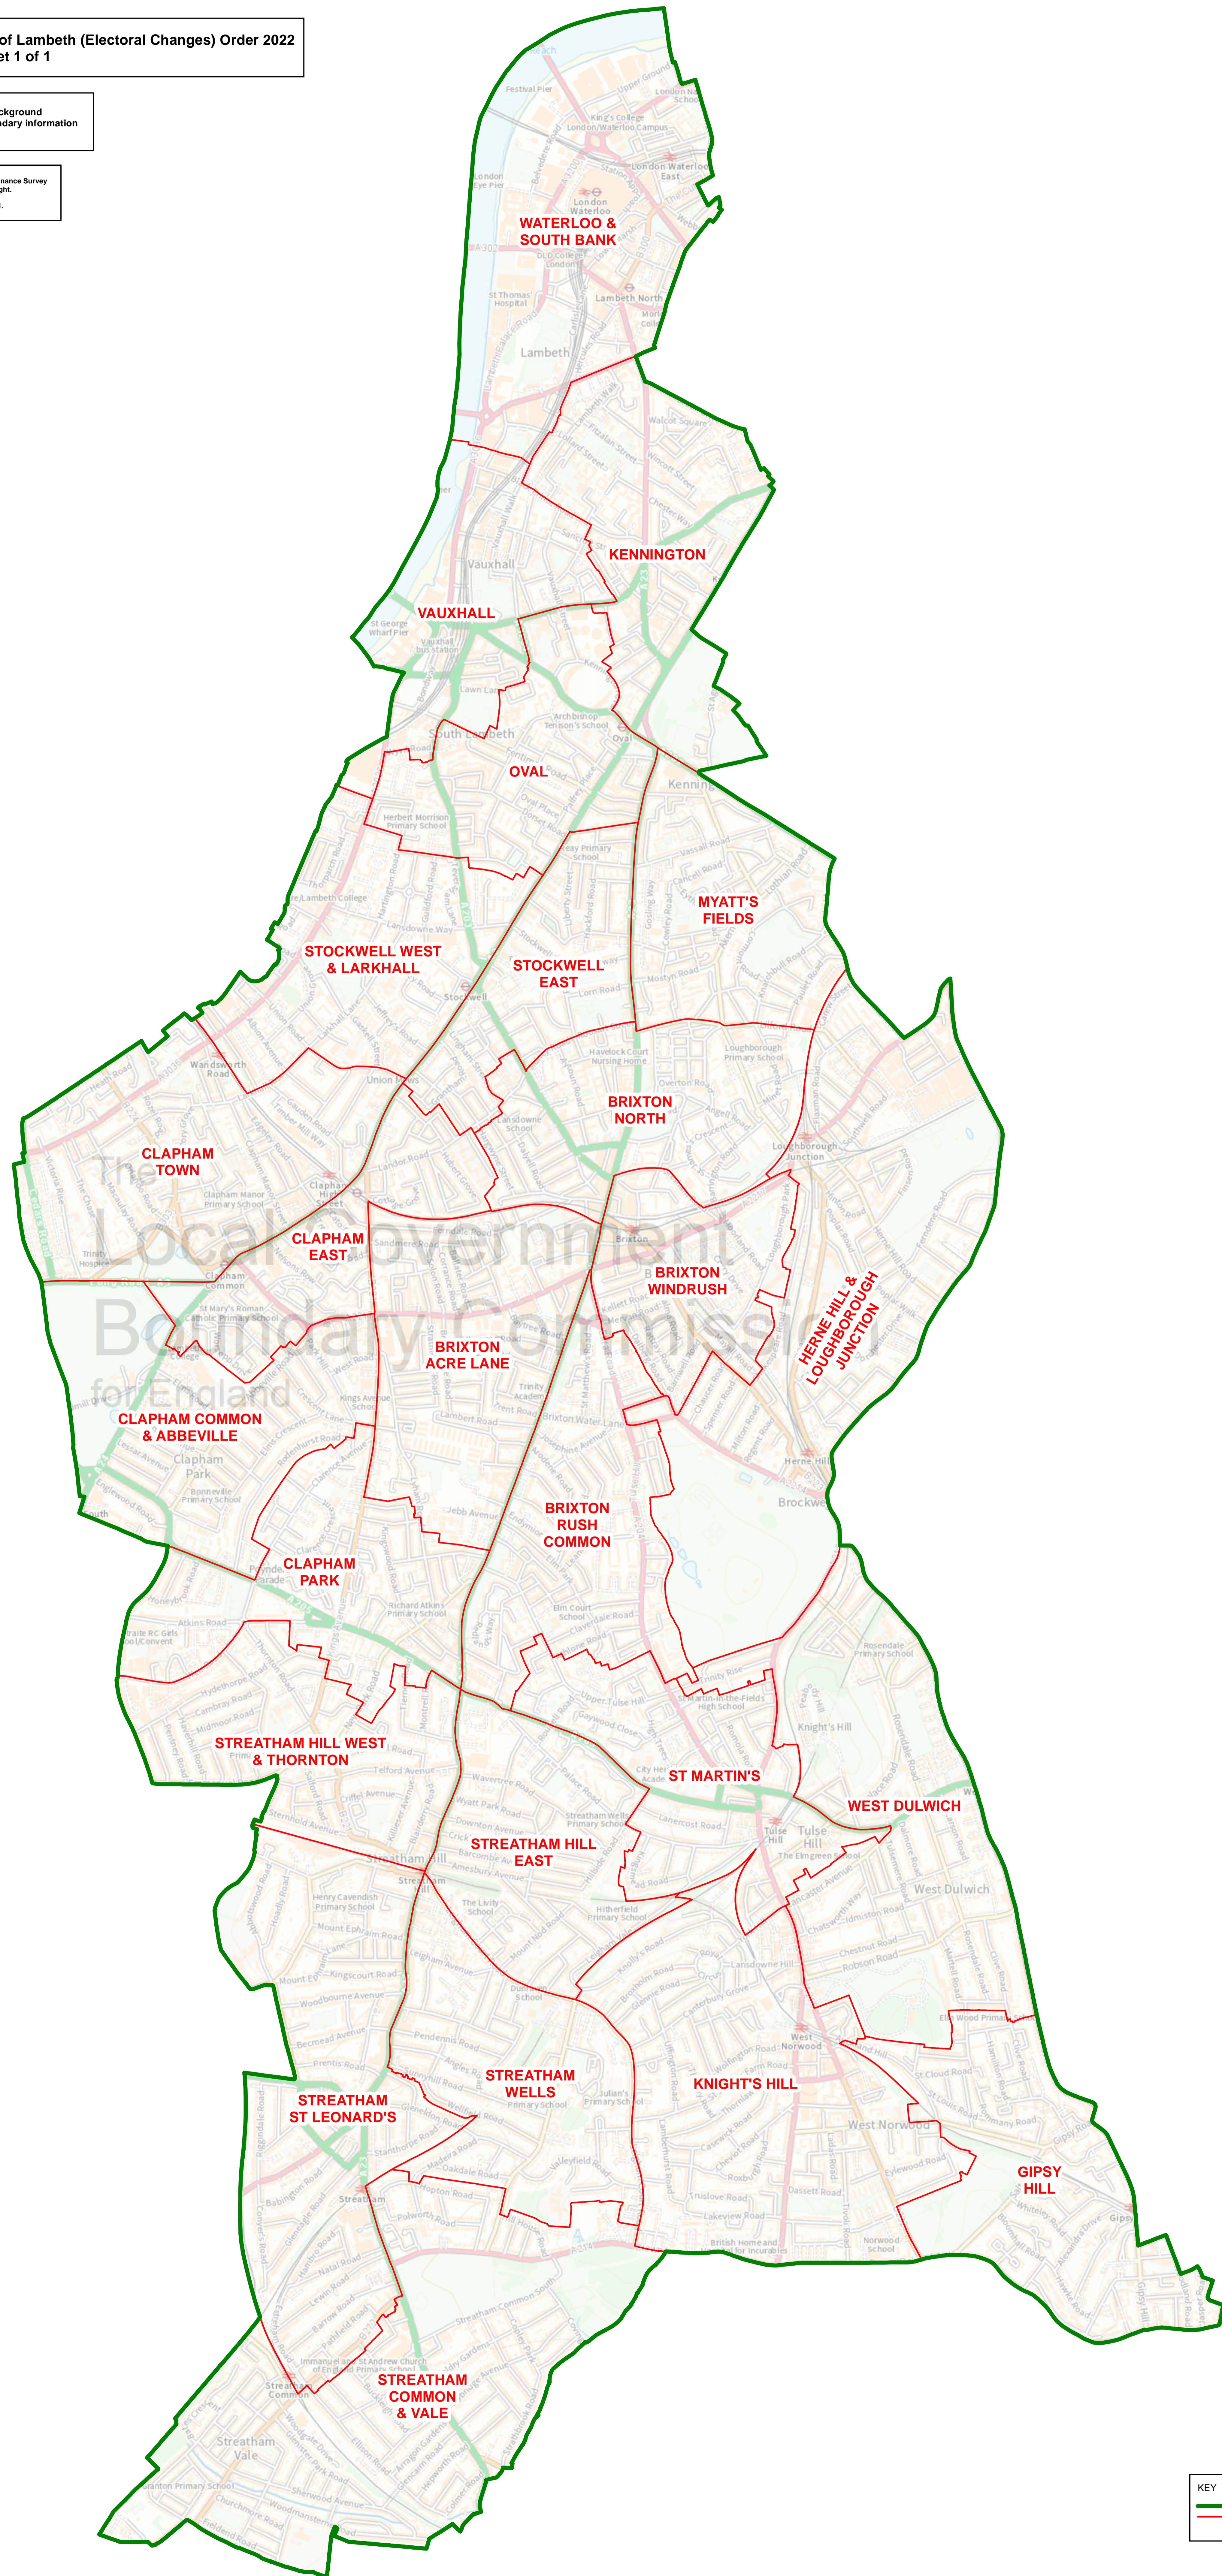

Map referred to in the London Borough of Lambeth (Electoral Changes) Order 2022
Sheet 1 of 1

Boundary alignment and names shown on the mapping background may not be up to date. They may differ from the latest boundary information applied as part of this review.

KEY	
	LONDON BOROUGH COUNCIL BOUNDARY
	WARD BOUNDARY
	GIPSY HILL WARD NAME