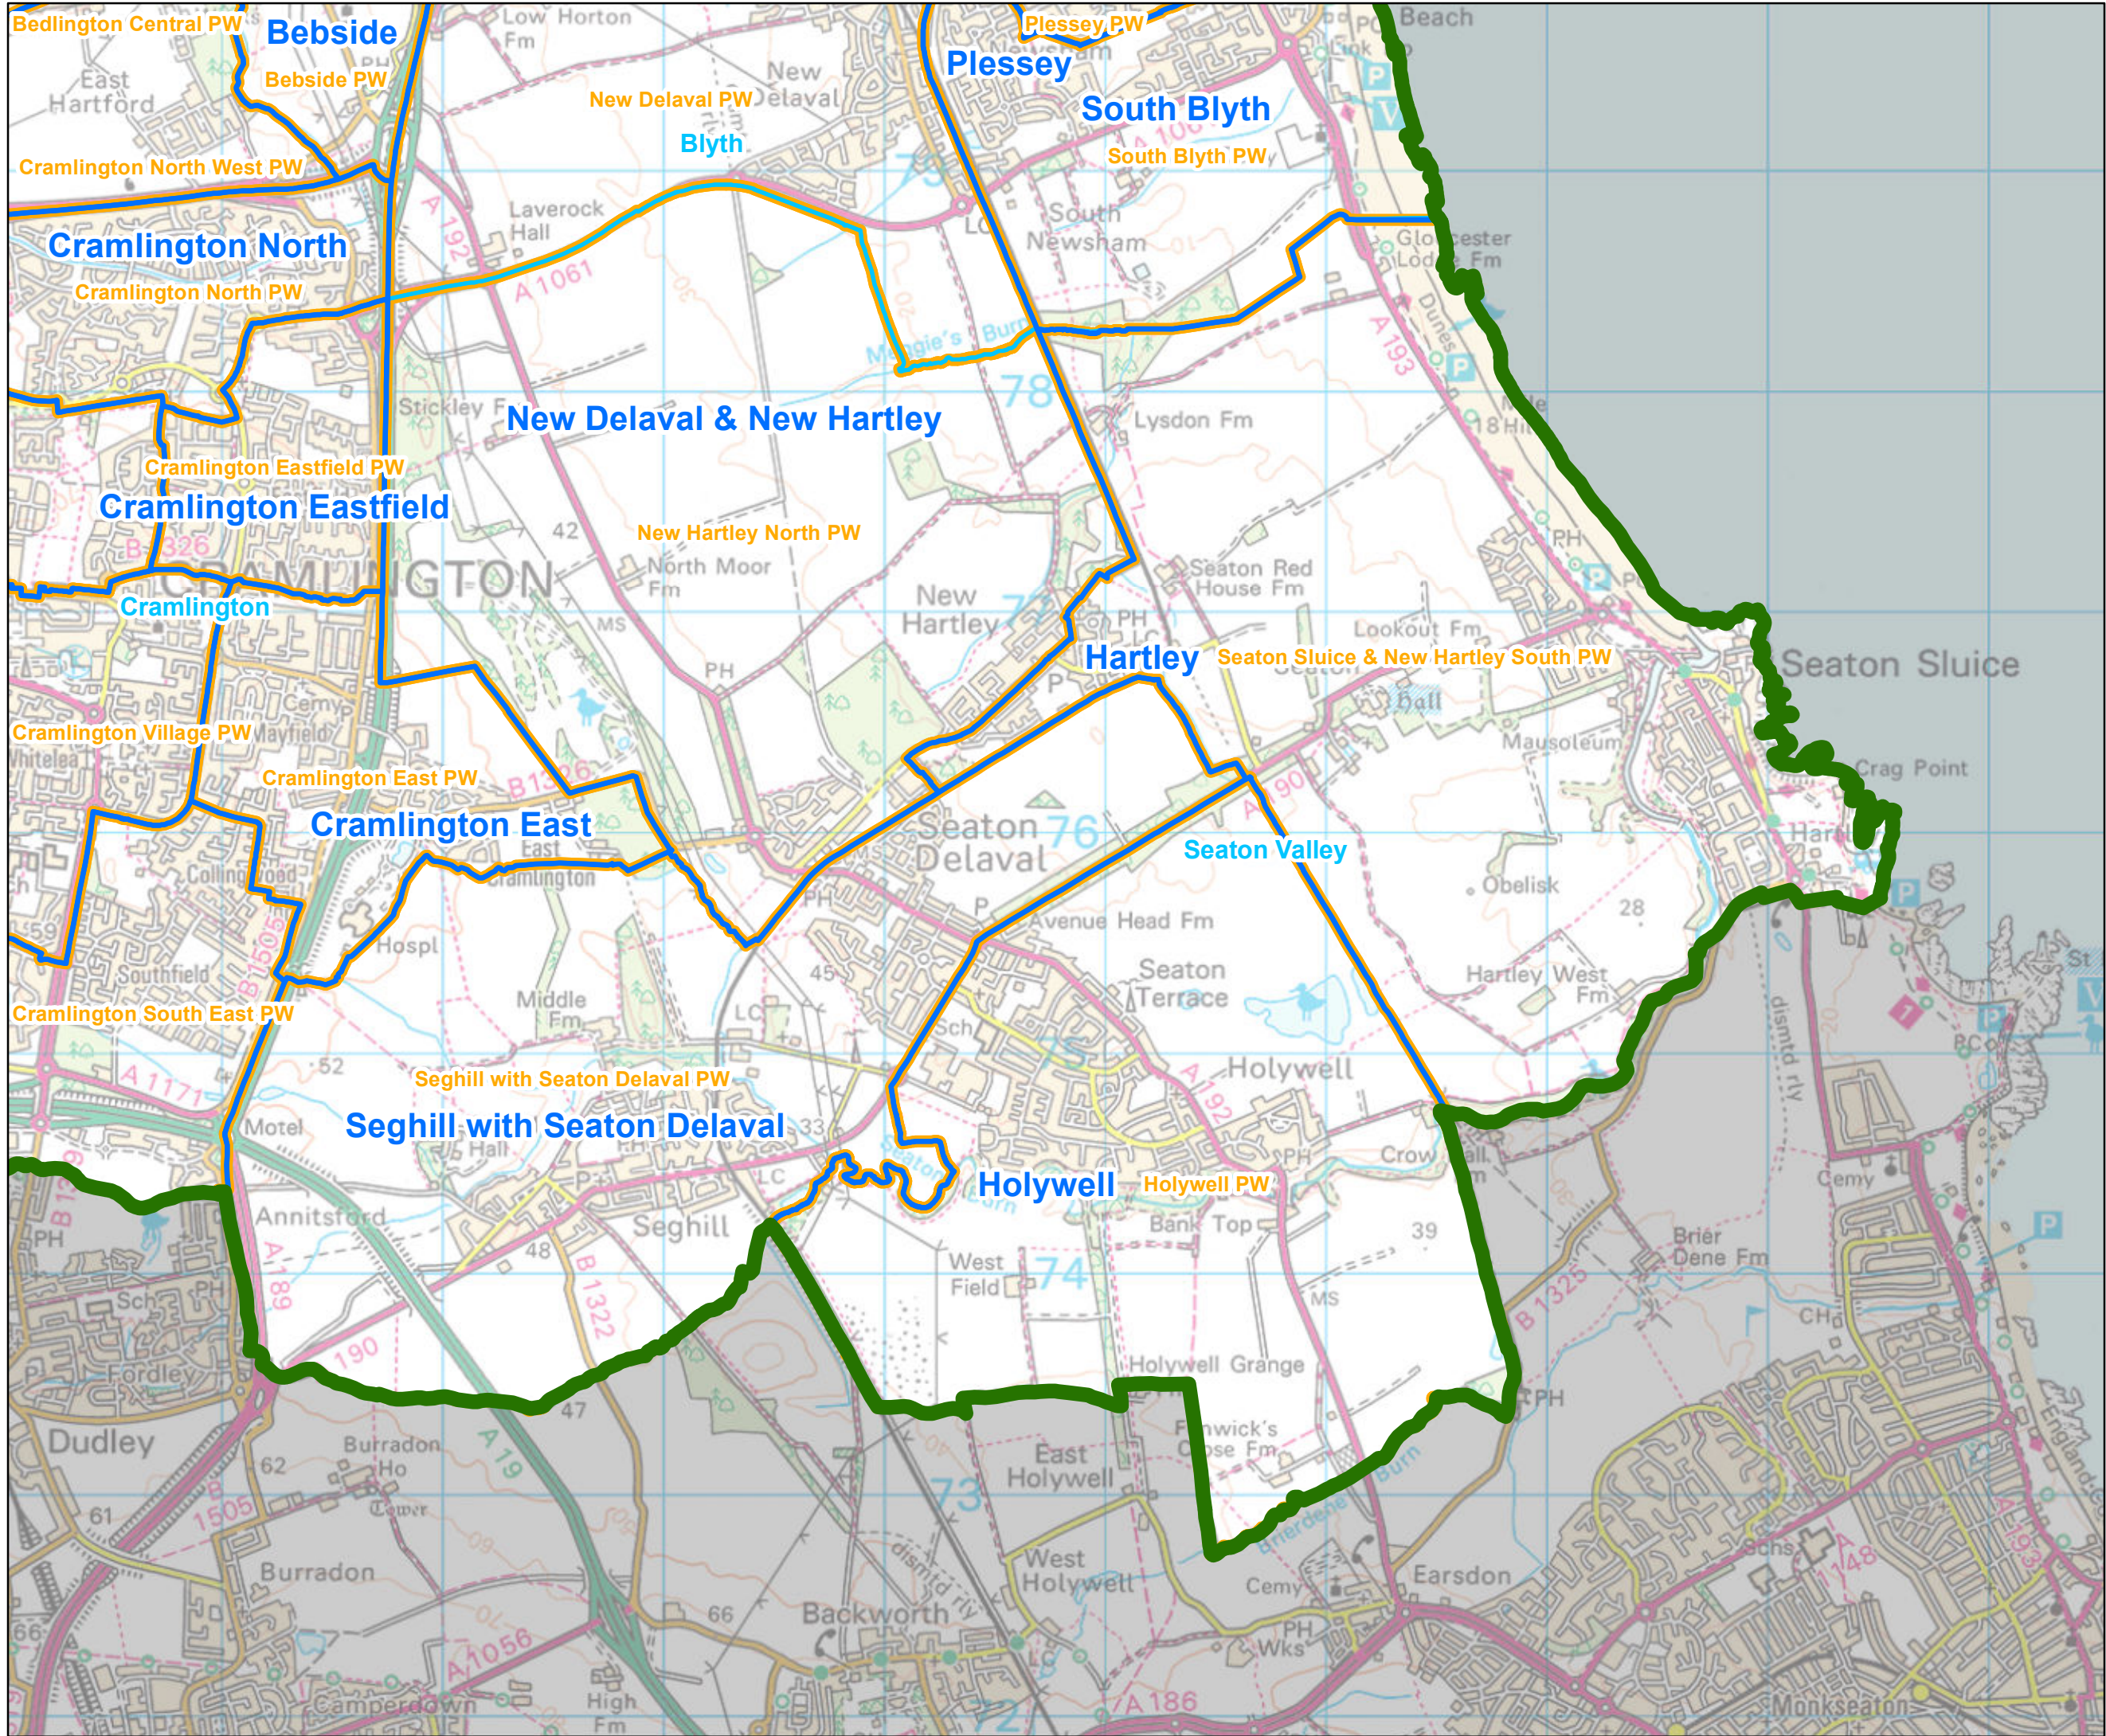

Parish Warding Arrangements for Seaton Valley

-  District
-  Draft Recommendations
-  Parish
-  Parish Ward

This mapping is based upon Ordnance Survey material with the permission of Ordnance Survey on behalf of the Keeper of Public Records © Crown copyright and database right.