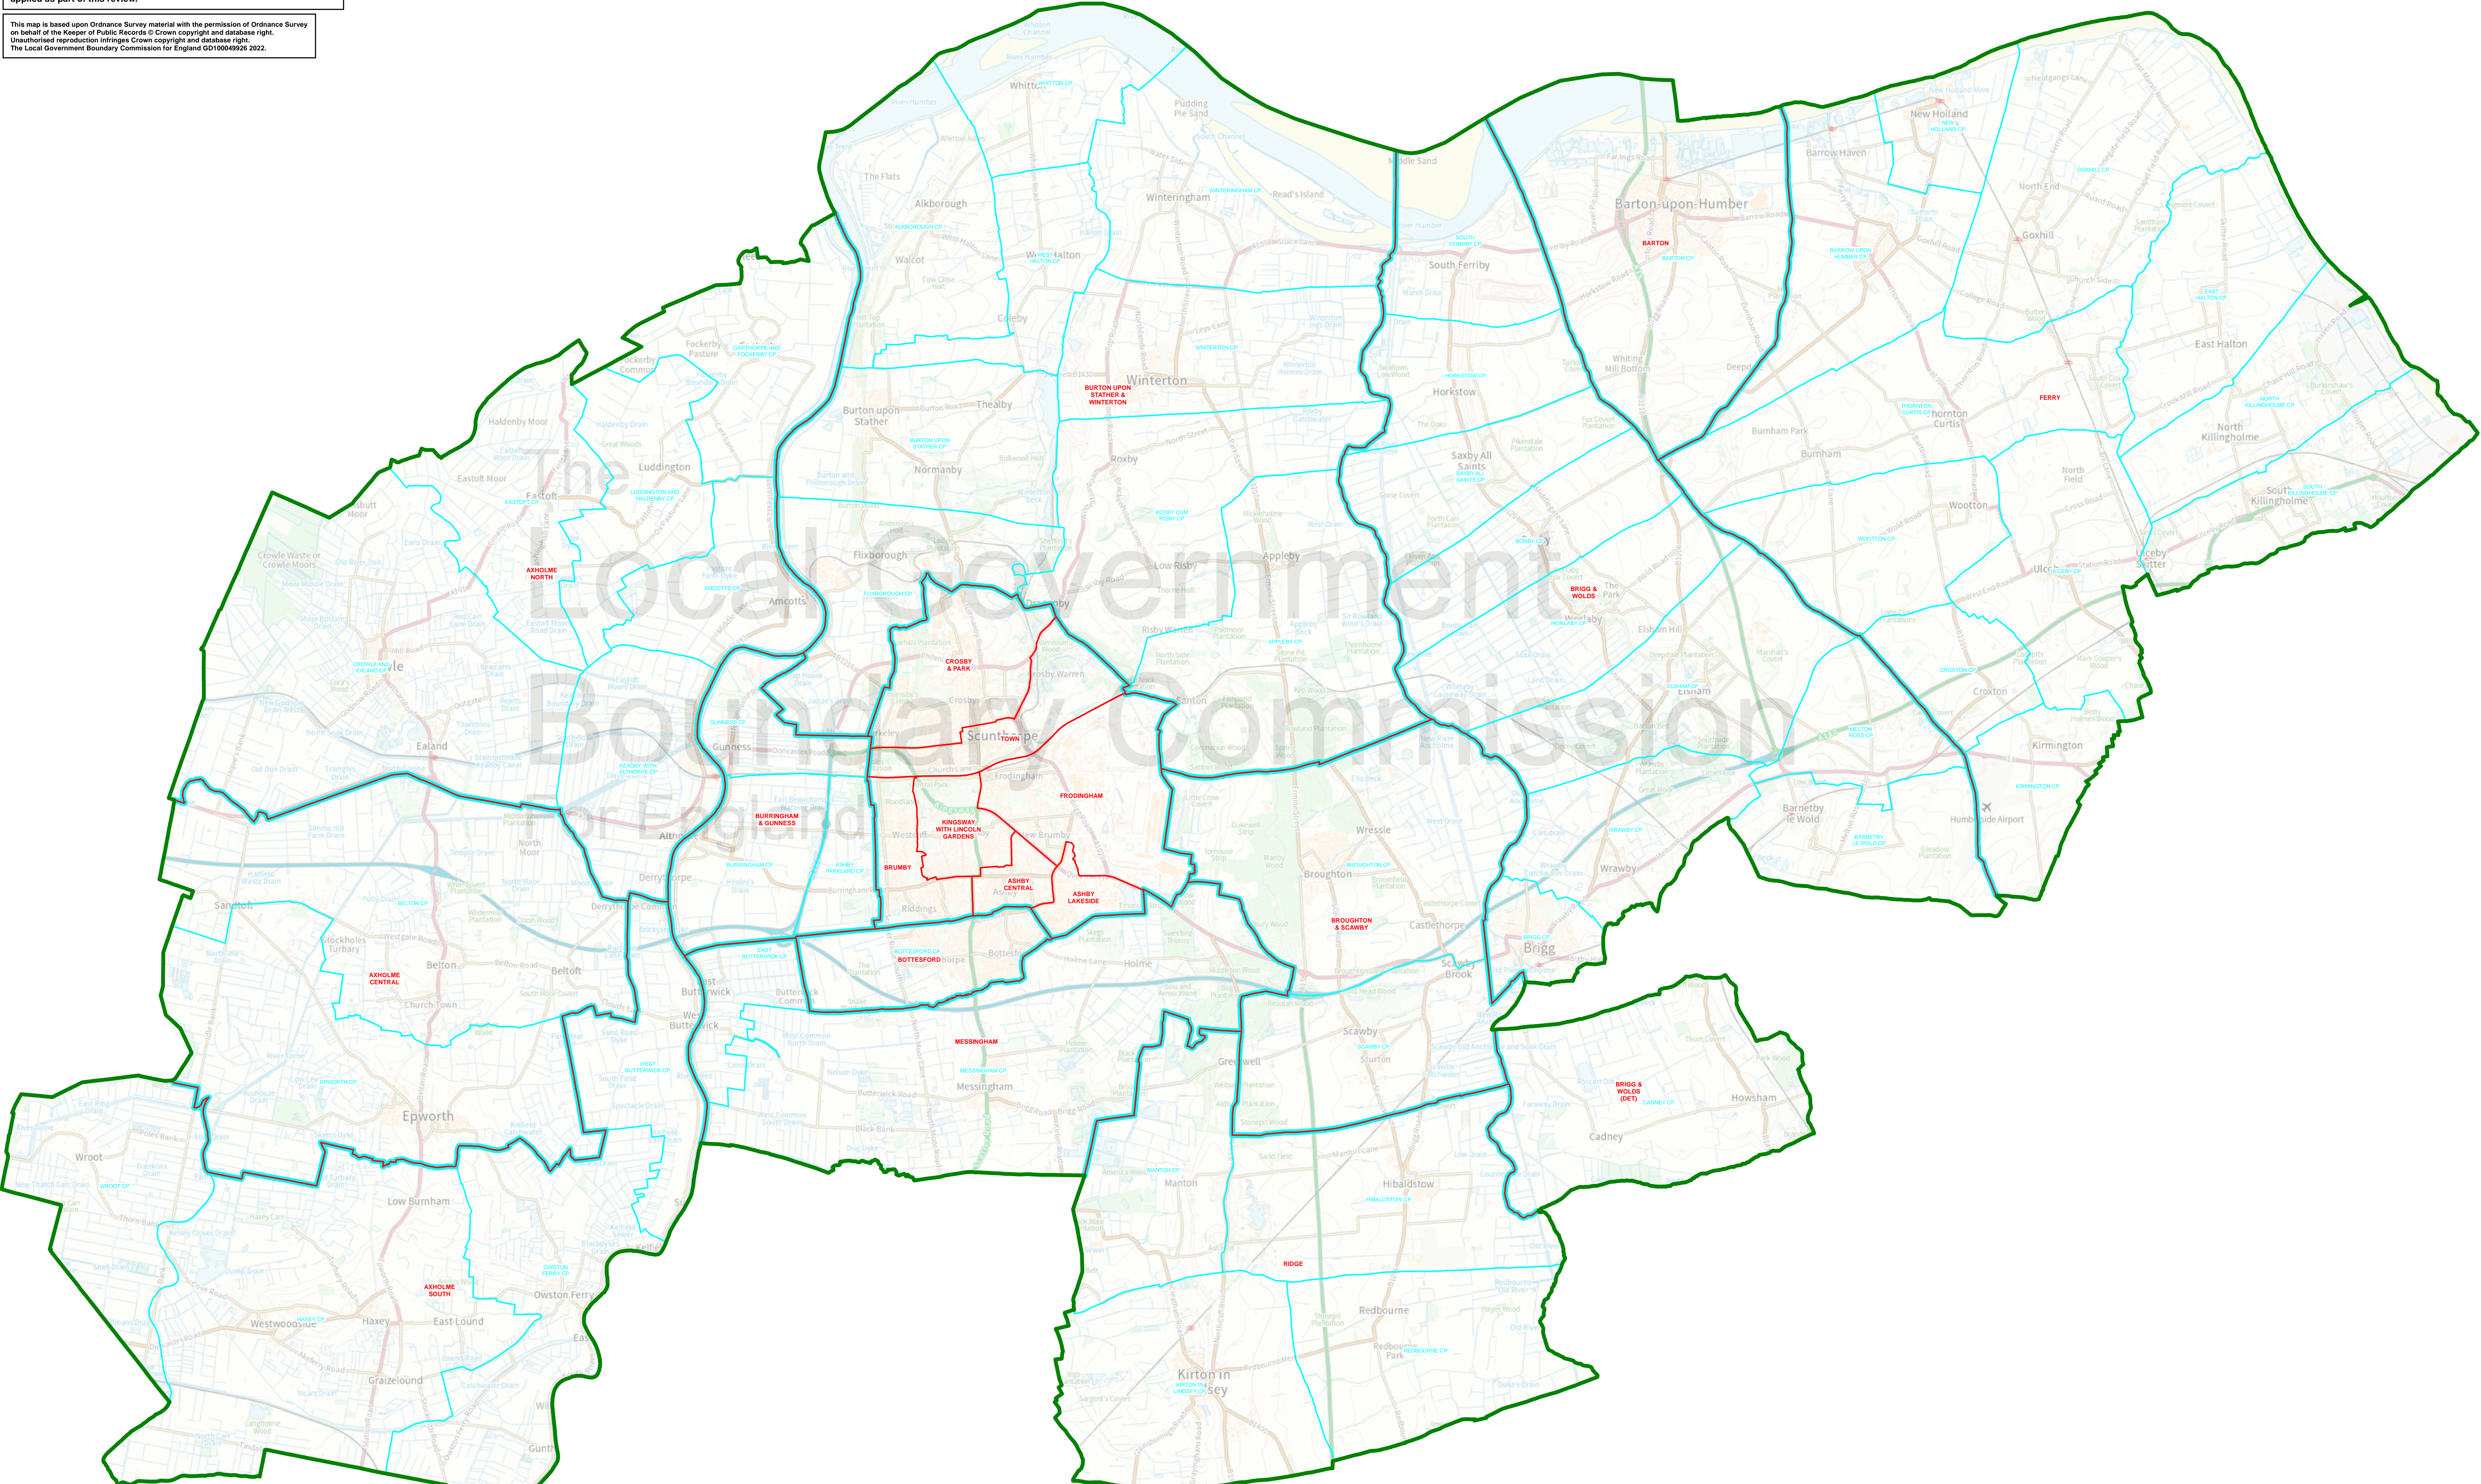

Map referred to in the North Lincolnshire (Electoral Changes) Order 2022
Sheet 1 of 1

KEY	
	BOROUGH COUNCIL BOUNDARY
	WARD BOUNDARY
	PARISH BOUNDARY
	WARD BOUNDARY COINCIDENT WITH PARISH BOUNDARY
	TOWN
	WARD NAME
	PARISH NAME