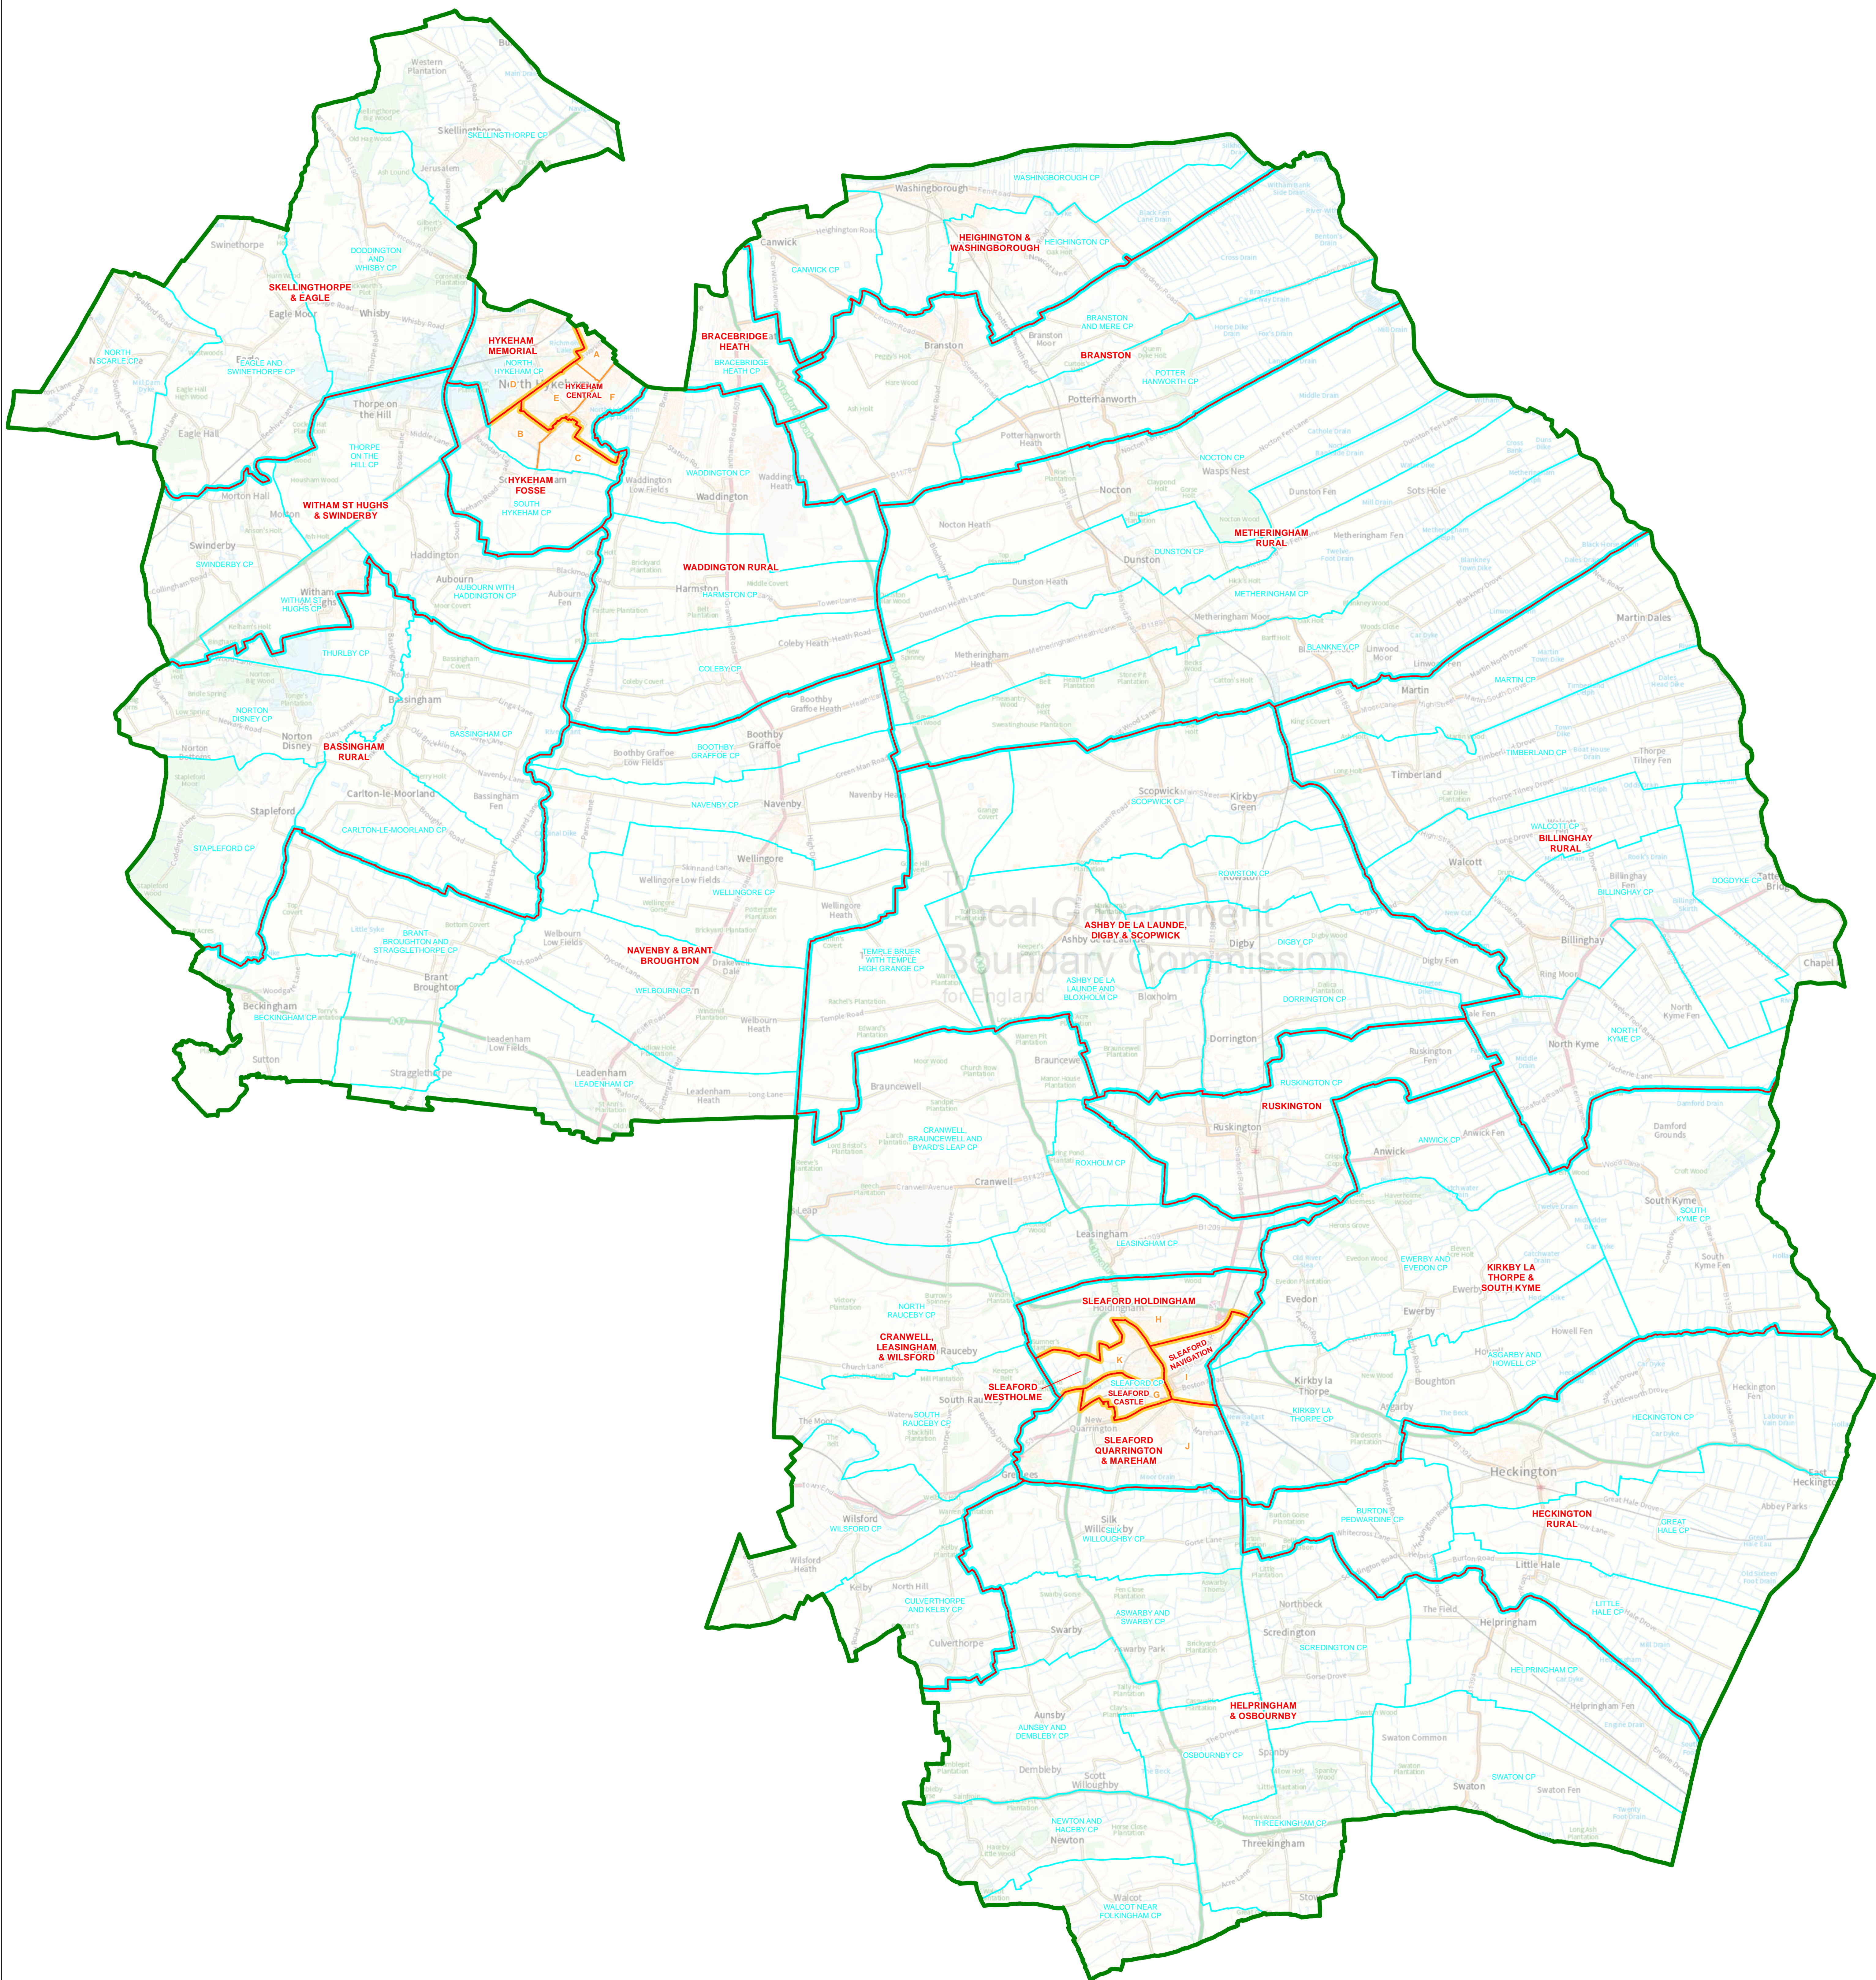

Map referred to in the North Kesteven (Electoral Changes) Order 2021
Sheet 1 of 1

KEY TO PARISH WARDS

- NORTH HYKEHAM CP
- A NORTH HYKEHAM FORUM
- B NORTH HYKEHAM GRANGE
- C NORTH HYKEHAM MEADOW
- D NORTH HYKEHAM MEMORIAL
- E NORTH HYKEHAM MOOR
- F NORTH HYKEHAM WITHAM
- SLEAFORD CP
- G SLEAFORD CASTLE
- H SLEAFORD HOLDINGHAM
- I SLEAFORD NAVIGATION
- J SLEAFORD QUARRINGTON
- K SLEAFORD WESTHOLME

KEY	
	DISTRICT COUNCIL BOUNDARY
	PARISH BOUNDARY
	WARD BOUNDARY COINCIDENT WITH PARISH BOUNDARY
	WARD BOUNDARY COINCIDENT WITH PARISH BOUNDARY
	BRANSTON WARD NAME
	SWATON CP PARISH NAME