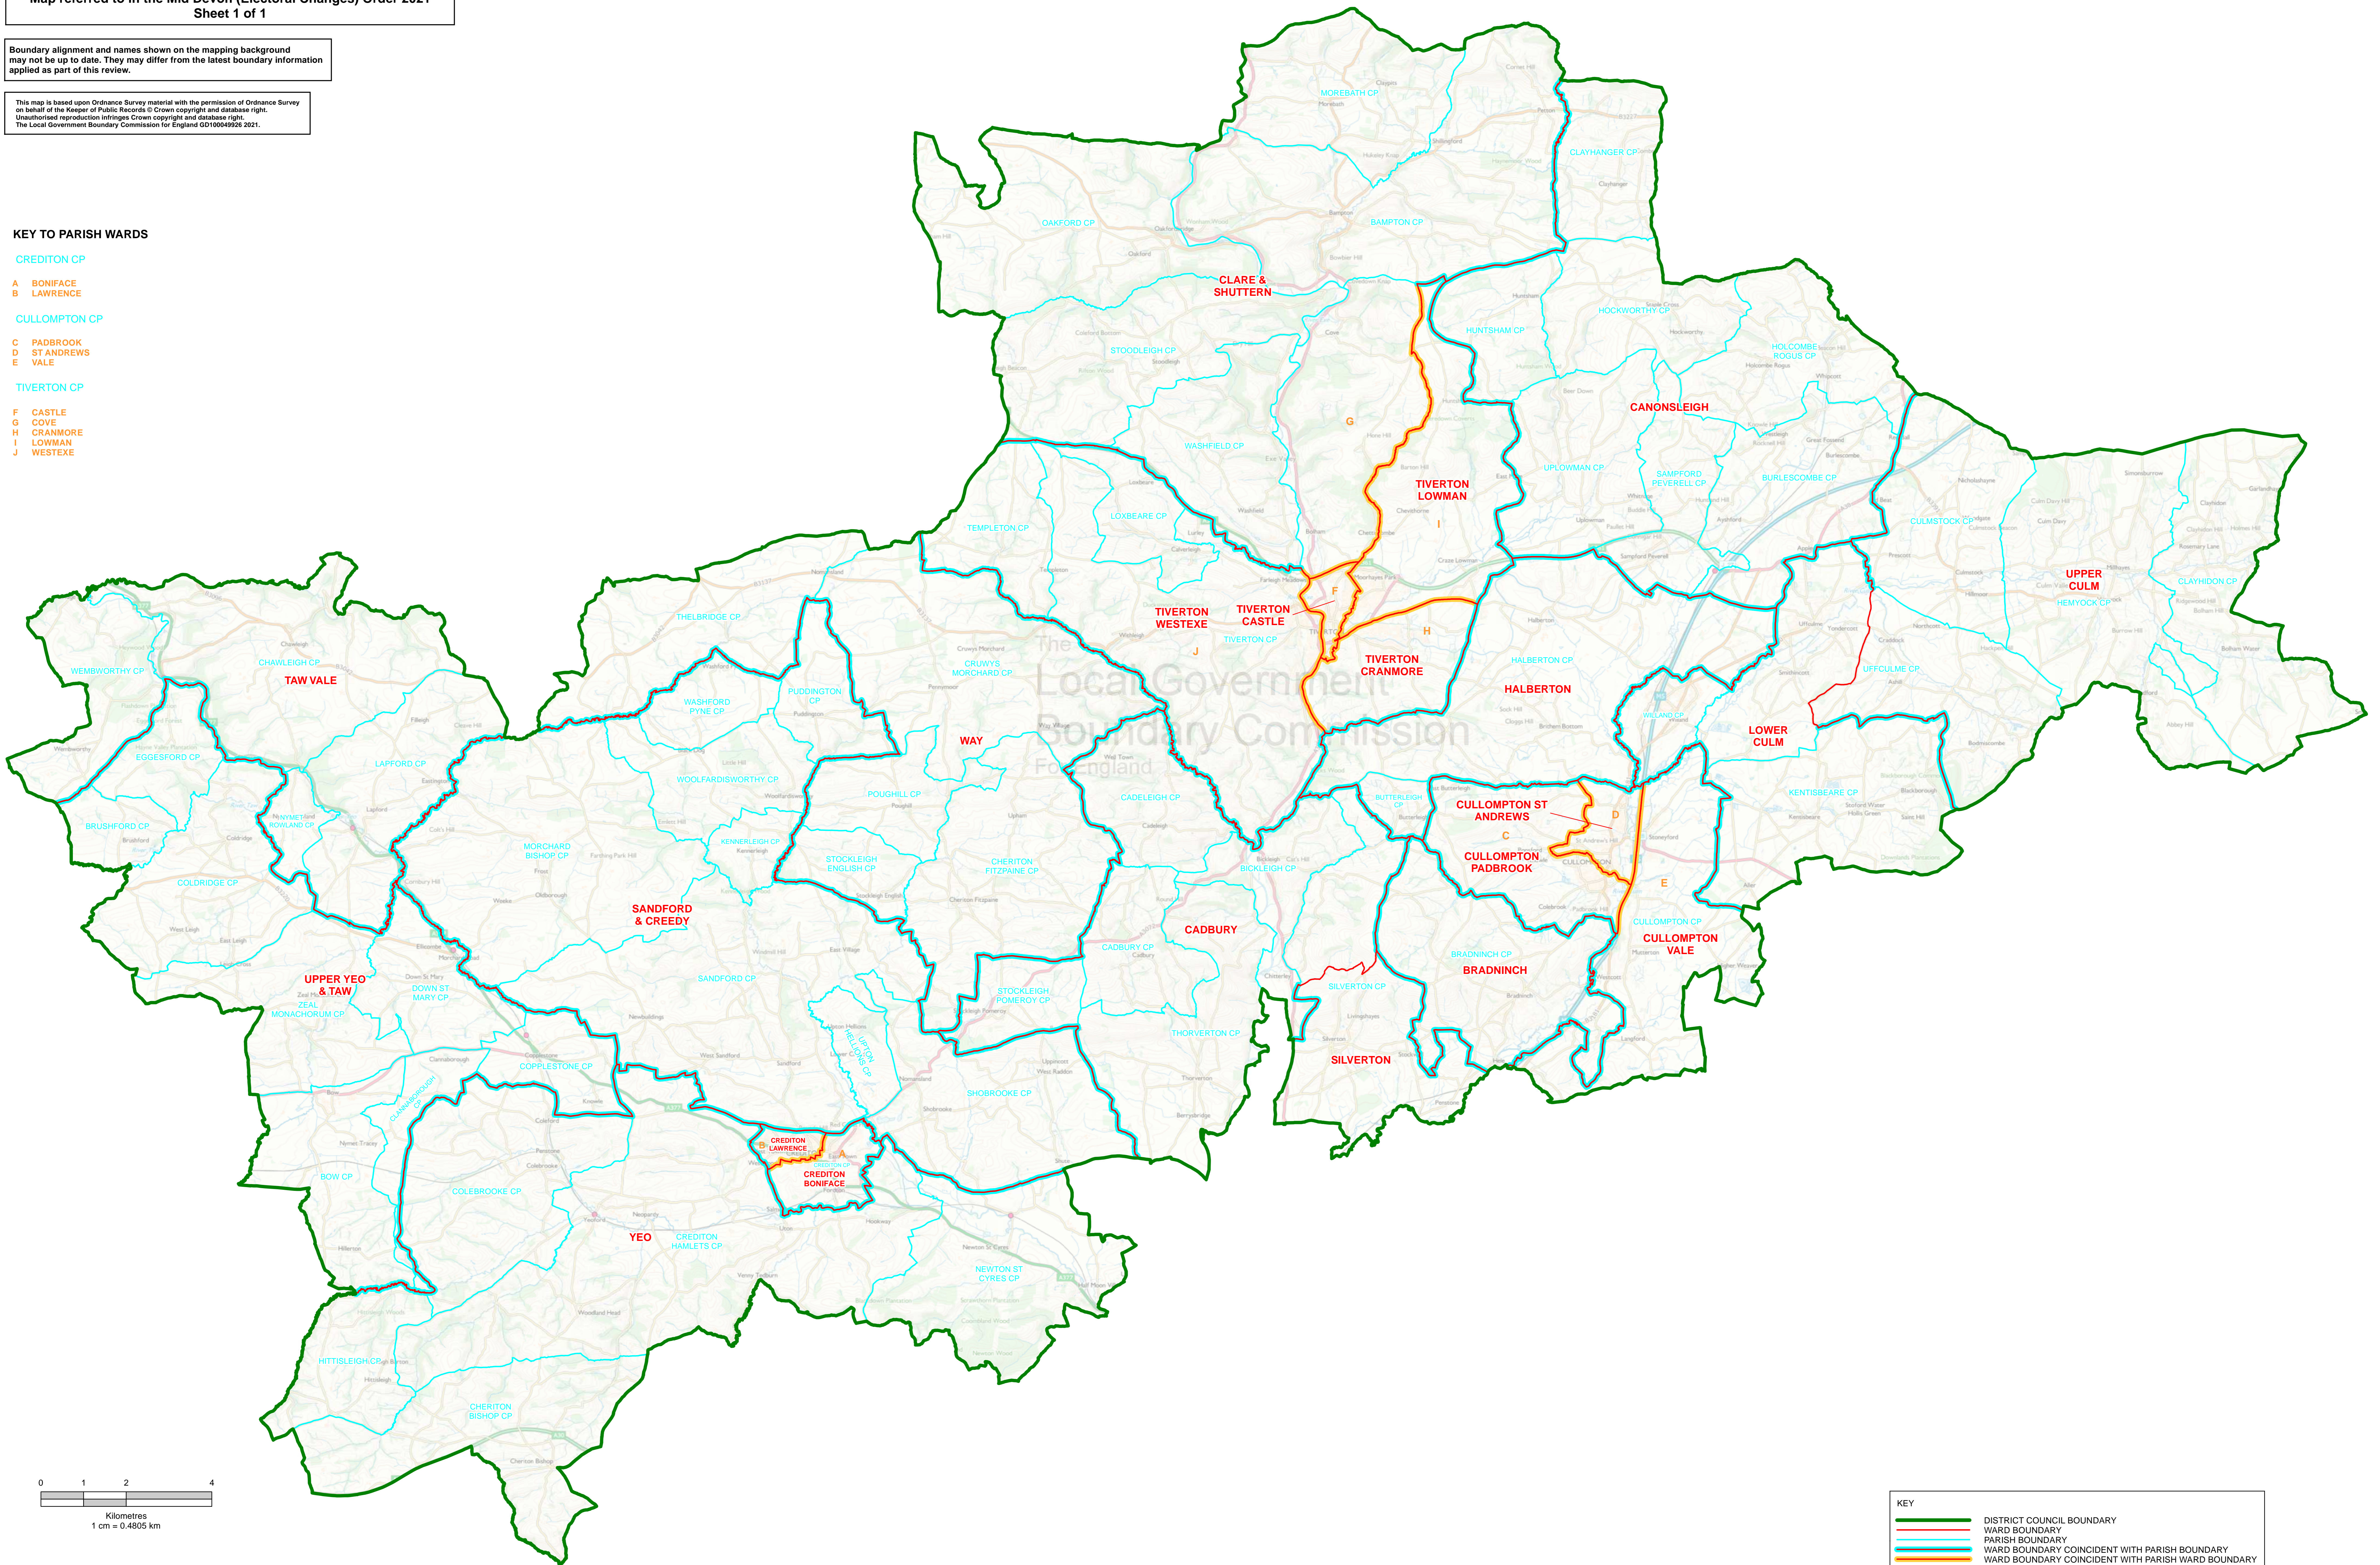

Map referred to in the Mid Devon (Electoral Changes) Order 2021
Sheet 1 of 1

KEY TO PARISH WARDS

- CREDITON CP
- A BONIFACE
- B LAWRENCE
- CULLOMPTON CP
- C PADBROOK
- D ST ANDREWS
- E VALE
- TIVERTON CP
- F CASTLE
- G COVE
- H CRANMORE
- I LOWMAN
- J WESTEXE

KEY	
	DISTRICT COUNCIL BOUNDARY
	WARD BOUNDARY
	PARISH BOUNDARY
	WARD BOUNDARY COINCIDENT WITH PARISH BOUNDARY
	WARD BOUNDARY COINCIDENT WITH PARISH WARD BOUNDARY
	WARD NAME
	PARISH NAME