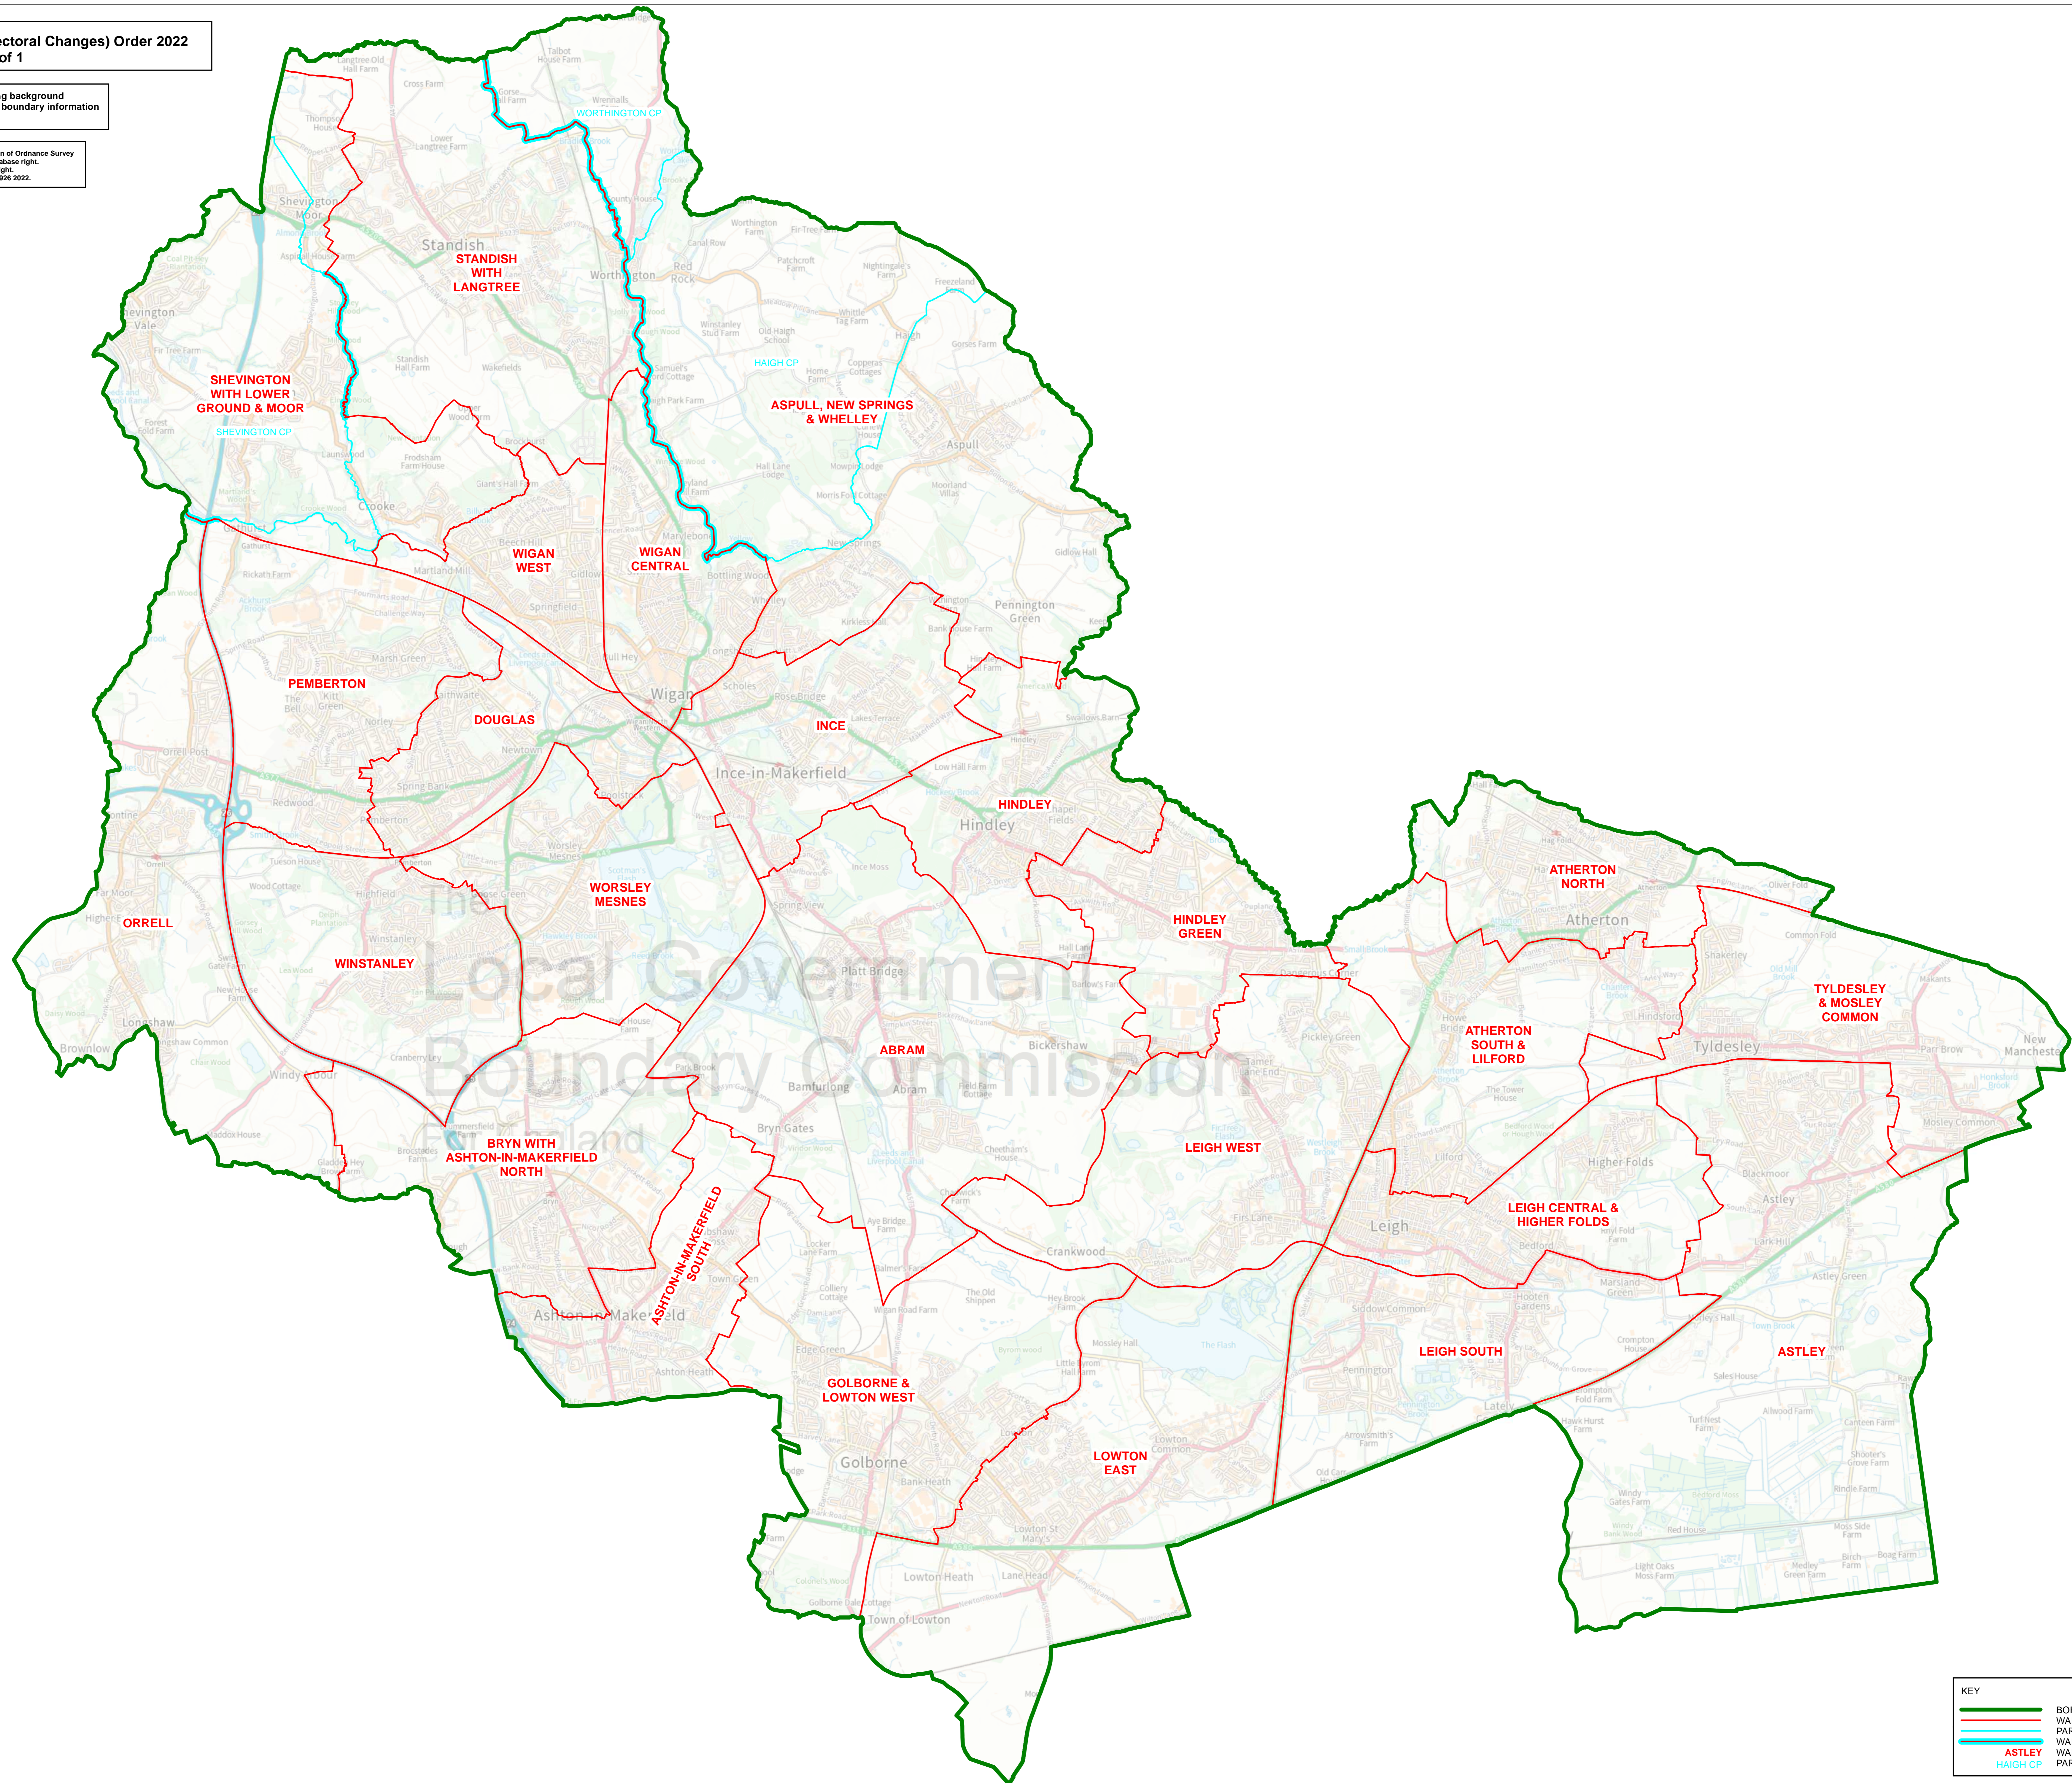

Map referred to in the Wigan (Electoral Changes) Order 2022
Sheet 1 of 1

KEY	
	BOROUGH COUNCIL BOUNDARY
	WARD BOUNDARY
	PARISH BOUNDARY
	WARD BOUNDARY COINCIDENT WITH PARISH BOUNDARY
	WARD NAME
	PARISH NAME