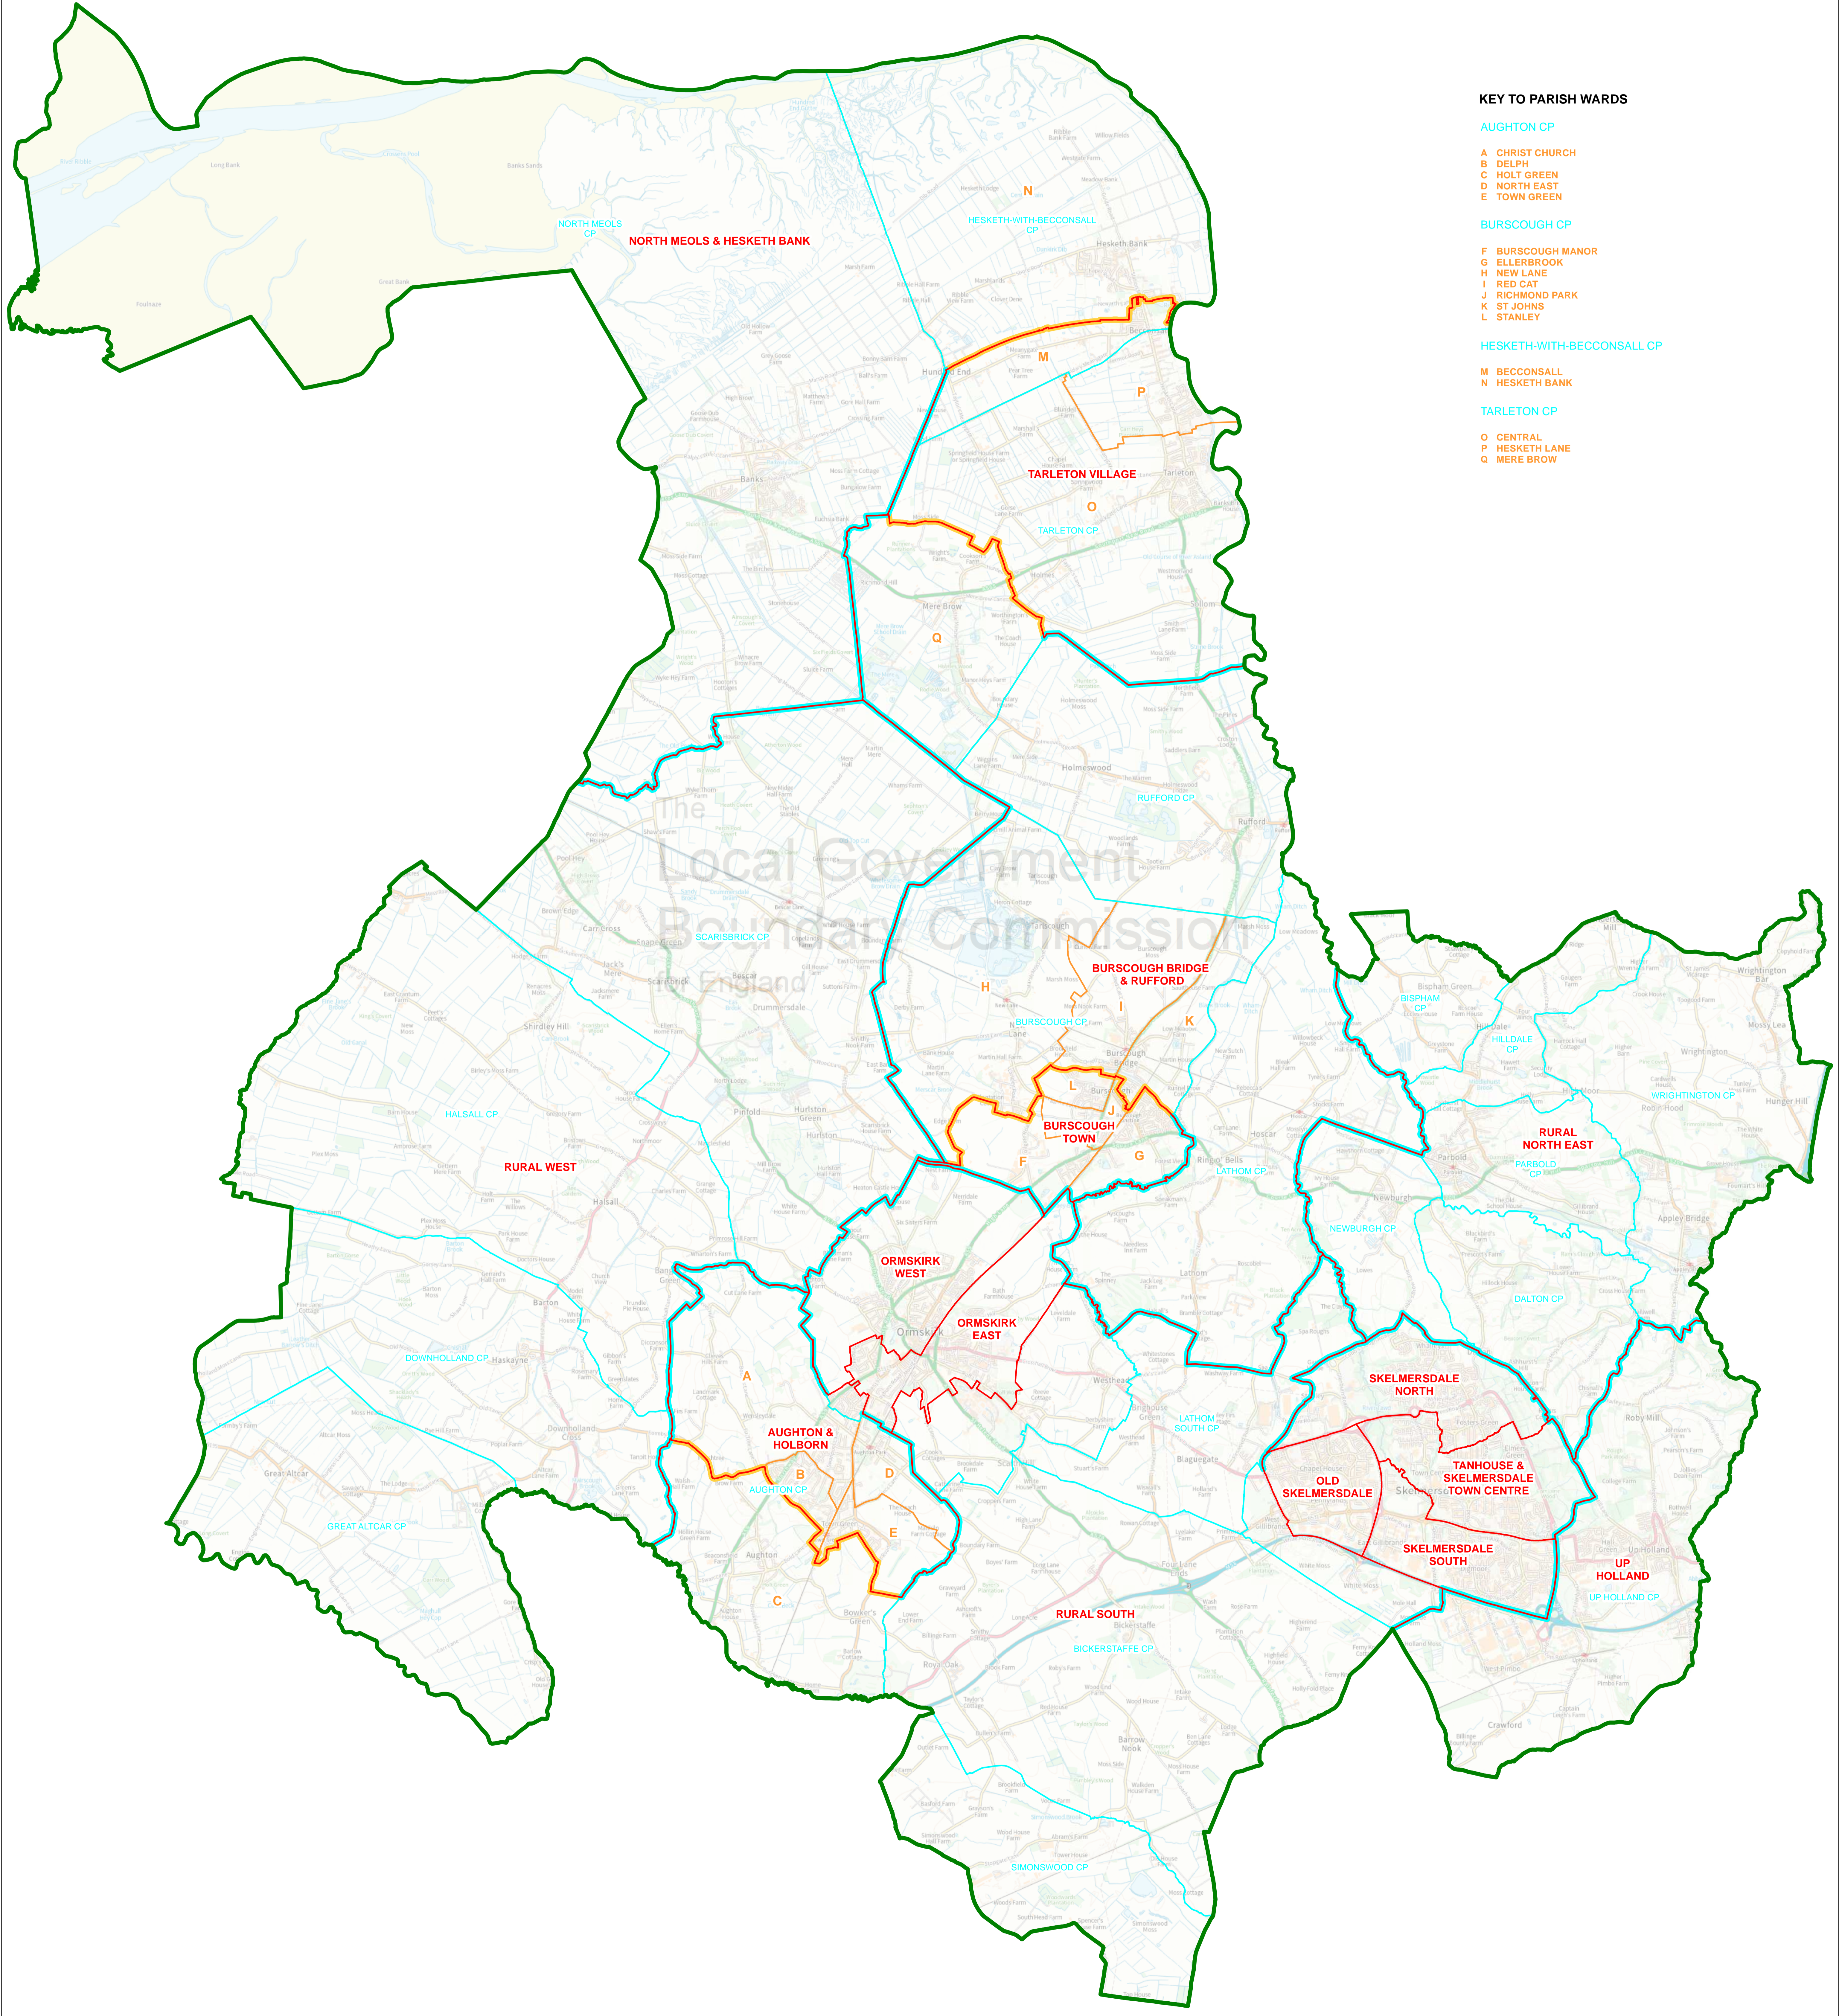

Boundary alignment and names shown on the mapping background may not be up to date. They may differ from the latest boundary information applied as part of this review.

KEY TO PARISH WARDS

AUGHTON CP

- A CHRIST CHURCH
- B DELPH
- C HOLT GREEN
- D NORTH EAST
- E TOWN GREEN

BURSCOUGH CP

- F BURSCOUGH MANOR
- G ELLERBROOK
- H NEW LANE
- I RED CAT
- J RICHMOND PARK
- K ST JOHNS
- L STANLEY

HESKETH-WITH-BECCONSALL CP

- M BECCONSALL
- N HESKETH BANK

TARLETON CP

- O CENTRAL
- P HESKETH LANE
- Q MERE BROW

KEY	
	BOROUGH COUNCIL BOUNDARY
	WARD BOUNDARY
	PARISH BOUNDARY
	PARISH WARD BOUNDARY
	WARD BOUNDARY COINCIDENT WITH PARISH BOUNDARY
	WARD BOUNDARY COINCIDENT WITH PARISH WARD BOUNDARY
	UP HOLLAND
	BICKERSTAFFE CP
	PARISH NAME