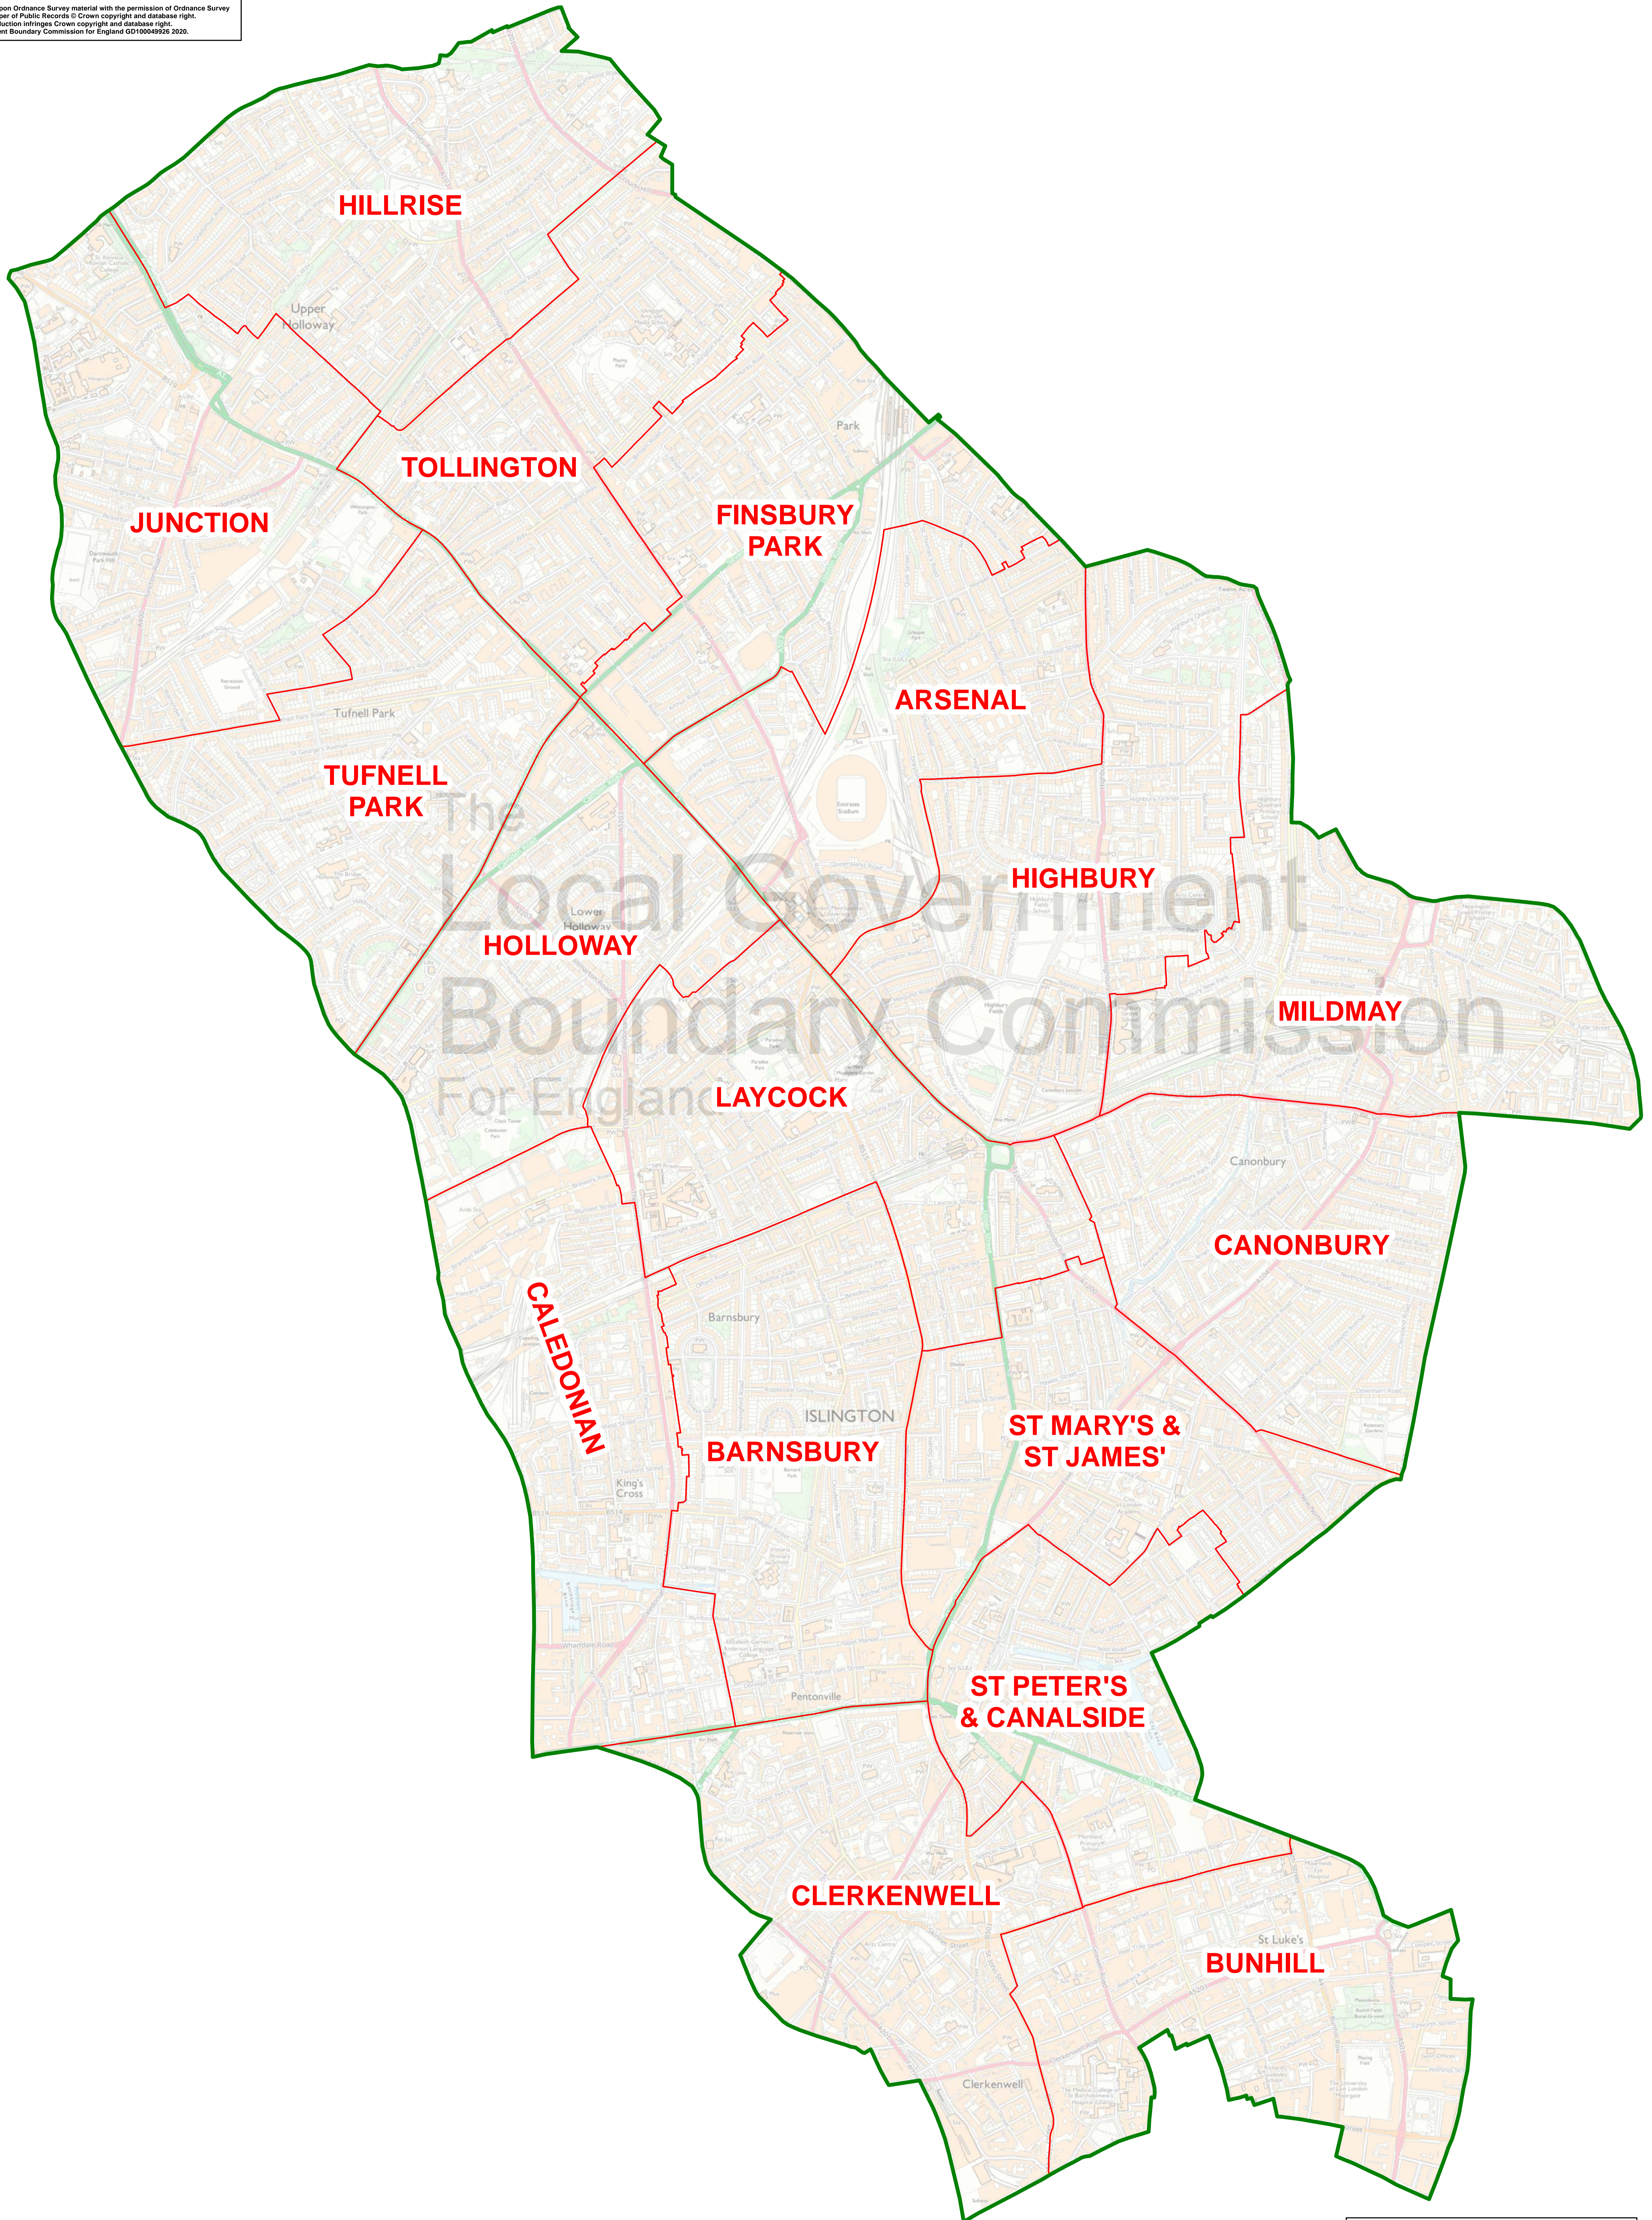

Map referred to in the London Borough of Islington (Electoral Changes) Order 2020
Sheet 1 of 1

KEY	
	LONDON BOROUGH COUNCIL BOUNDARY
	WARD BOUNDARY
	WARD NAME