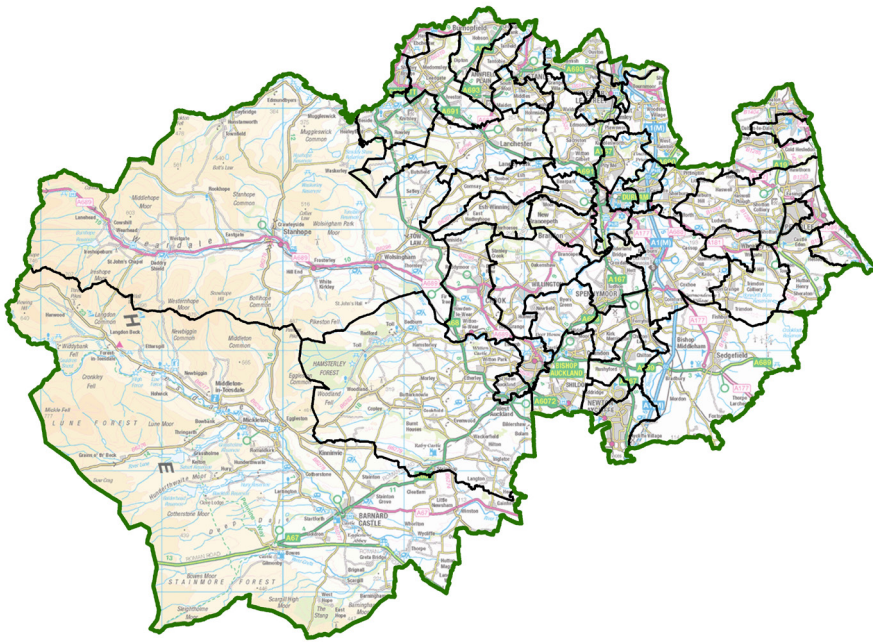

Have your say

County Durham

Electoral Review

The Local Government Boundary Commission for England is asking for your views on proposed new electoral arrangements for County Durham.

We want to know:

- Do the proposed divisions reflect local communities?
- How do you think the proposals can be improved?
- Are the names of the proposed divisions right?