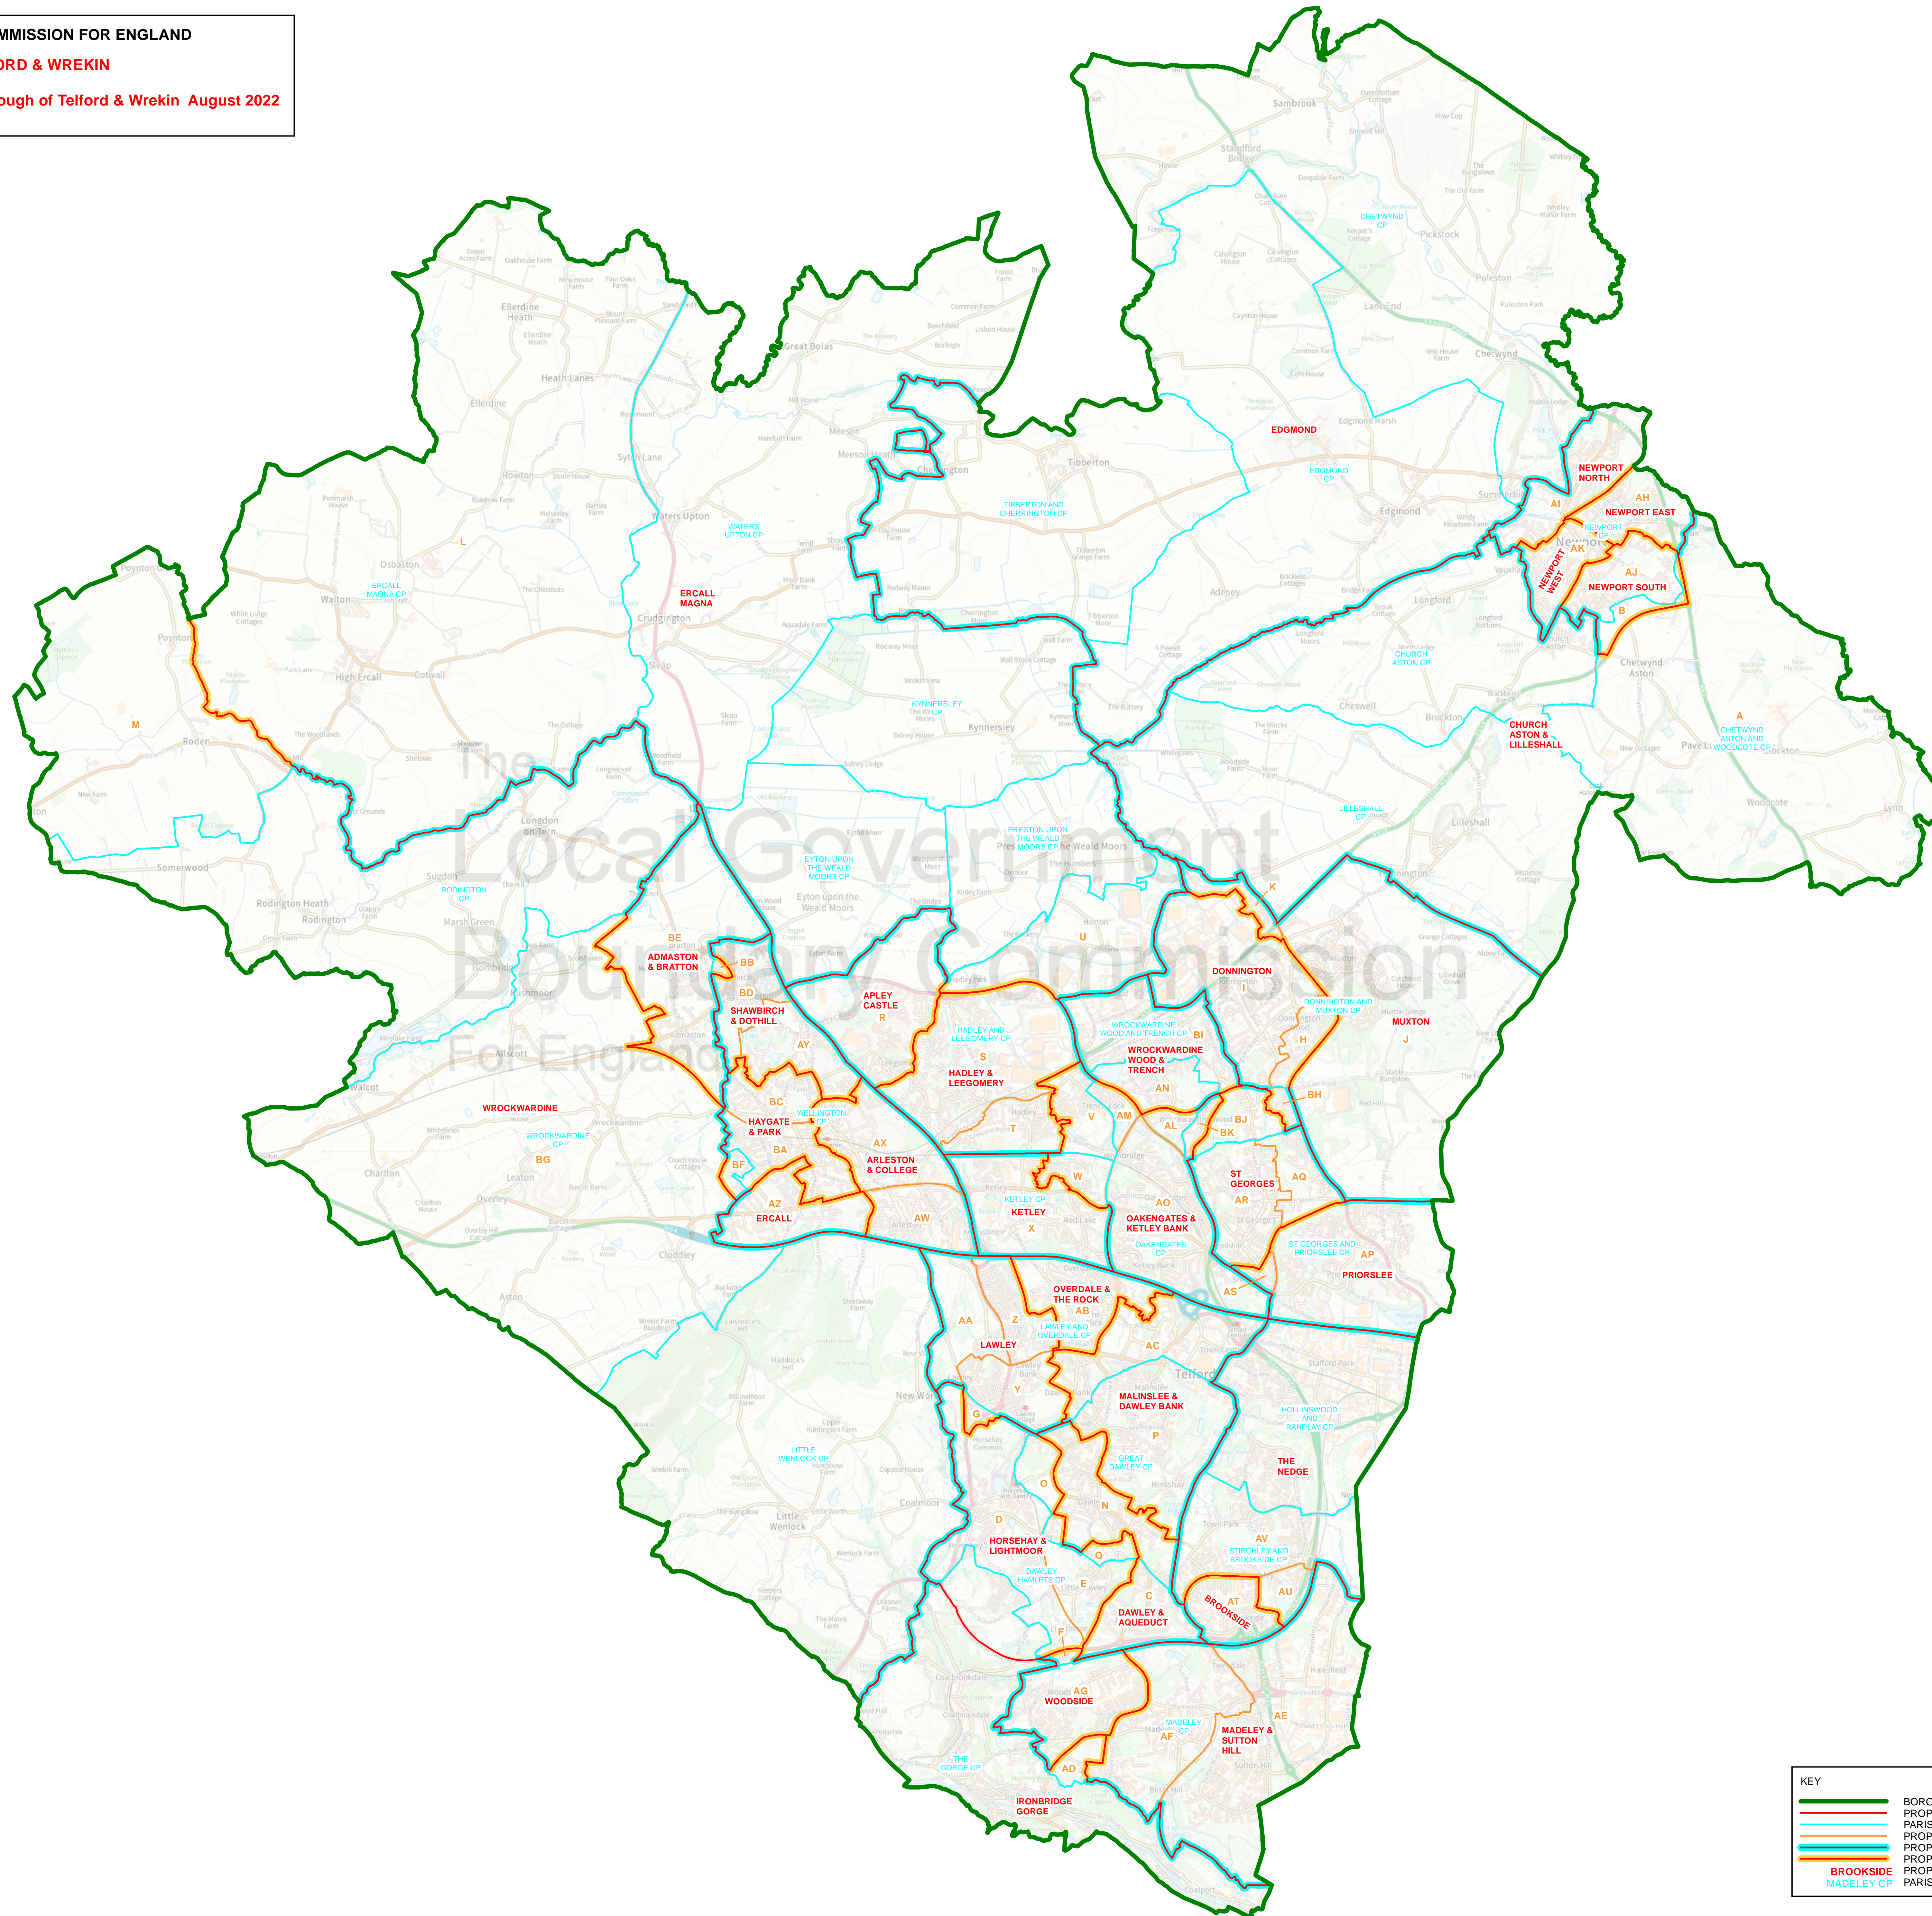

ELECTORAL REVIEW OF TELFORD & WREKIN

Final recommendations for ward boundaries in the borough of Telford & Wrekin August 2022
Sheet 1 of 1

KEY TO PARISH WARDS

CHETWYND ASTON AND WOODCOTE CP

- A CHETWYND ASTON
- B STATION ROAD

DAWLEY HAMLETS CP

- C AQUEDUCT
- D HORSEHAY
- E LITTLE DAWLEY
- F NIGHTINGALE WALK
- G SMALLHILL ROAD

DONNINGTON AND MUXTON CP

- H DONNINGTON EAST
- I DONNINGTON WEST
- J MUXTON
- K THE HUMBERS

ERCALL MAGNA CP

- L HIGH ERCALL
- M RODEN

GREAT DAWLEY CP

- N DAWLEY
- O DOSELEY ROAD
- P MALNSLEE
- Q TRINITY

HADLEY AND LEEGOMERY CP

- R APLEY CASTLE
- S HADLEY CASTLE
- T HADLEY MANOR
- U HORTON
- V TRENCH LOCK

KETLEY CP

- W BEVELEY
- X KETLEY

LAWLEY AND OVERDALE CP

- Y LAWLEY COMMON
- Z LAWLEY EAST
- AA LAWLEY WEST
- AB OVERDALE & THE ROCK
- AC TOWN CENTRE

MADELEY CP

- AD ACADEMY
- AE CUCKOO OAK
- AF MADELEY VILLAGE
- AG WOODSIDE

NEWPORT CP

- AH NEWPORT EAST
- AI NEWPORT NORTH
- AJ NEWPORT SOUTH
- AK NEWPORT WEST

OAKENGATES CP

- AL HOLLYHURST
- AM MIDDLE POOL
- AN NORTH
- AO OAKENGATES & WOMBRIDGE

ST GEORGES AND PRIORSLEE CP

- AP PRIORSLEE
- AQ ST GEORGES EAST
- AR ST GEORGES WEST
- AS SNEDSHILL

STIRCHLEY AND BROOKSIDE CP

- AT BROOKSIDE
- AU HOLMER LAKE
- AV STIRCHLEY

WELLINGTON CP

- AW ARLESTON
- AX COLLEGE
- AY DOTHILL
- AZ ERCALL
- BA HAYGATE
- BB MEADOWS
- BC PARK
- BD SHAWBIRCH

WROCKWARDINE CP

- BE ADMASTON & BRATTON
- BF LEWIS CRESCENT
- BG WROCKWARDINE

WROCKWARDINE WOOD AND TRENCH CP

- BH KENWRAY DRIVE
- BI TRENCH
- BJ WROCKWARDINE WOOD EAST
- BK WROCKWARDINE WOOD WEST

KEY	
	BOROUGH COUNCIL BOUNDARY
	PROPOSED WARD BOUNDARY
	PARISH BOUNDARY
	PROPOSED PARISH WARD BOUNDARY
	PROPOSED WARD BOUNDARY COINCIDENT WITH PARISH BOUNDARY
	PROPOSED WARD BOUNDARY COINCIDENT WITH PROPOSED PARISH WARD BOUNDARY
	BROOKSIDE
	MADELEY CP
	PARISH NAME