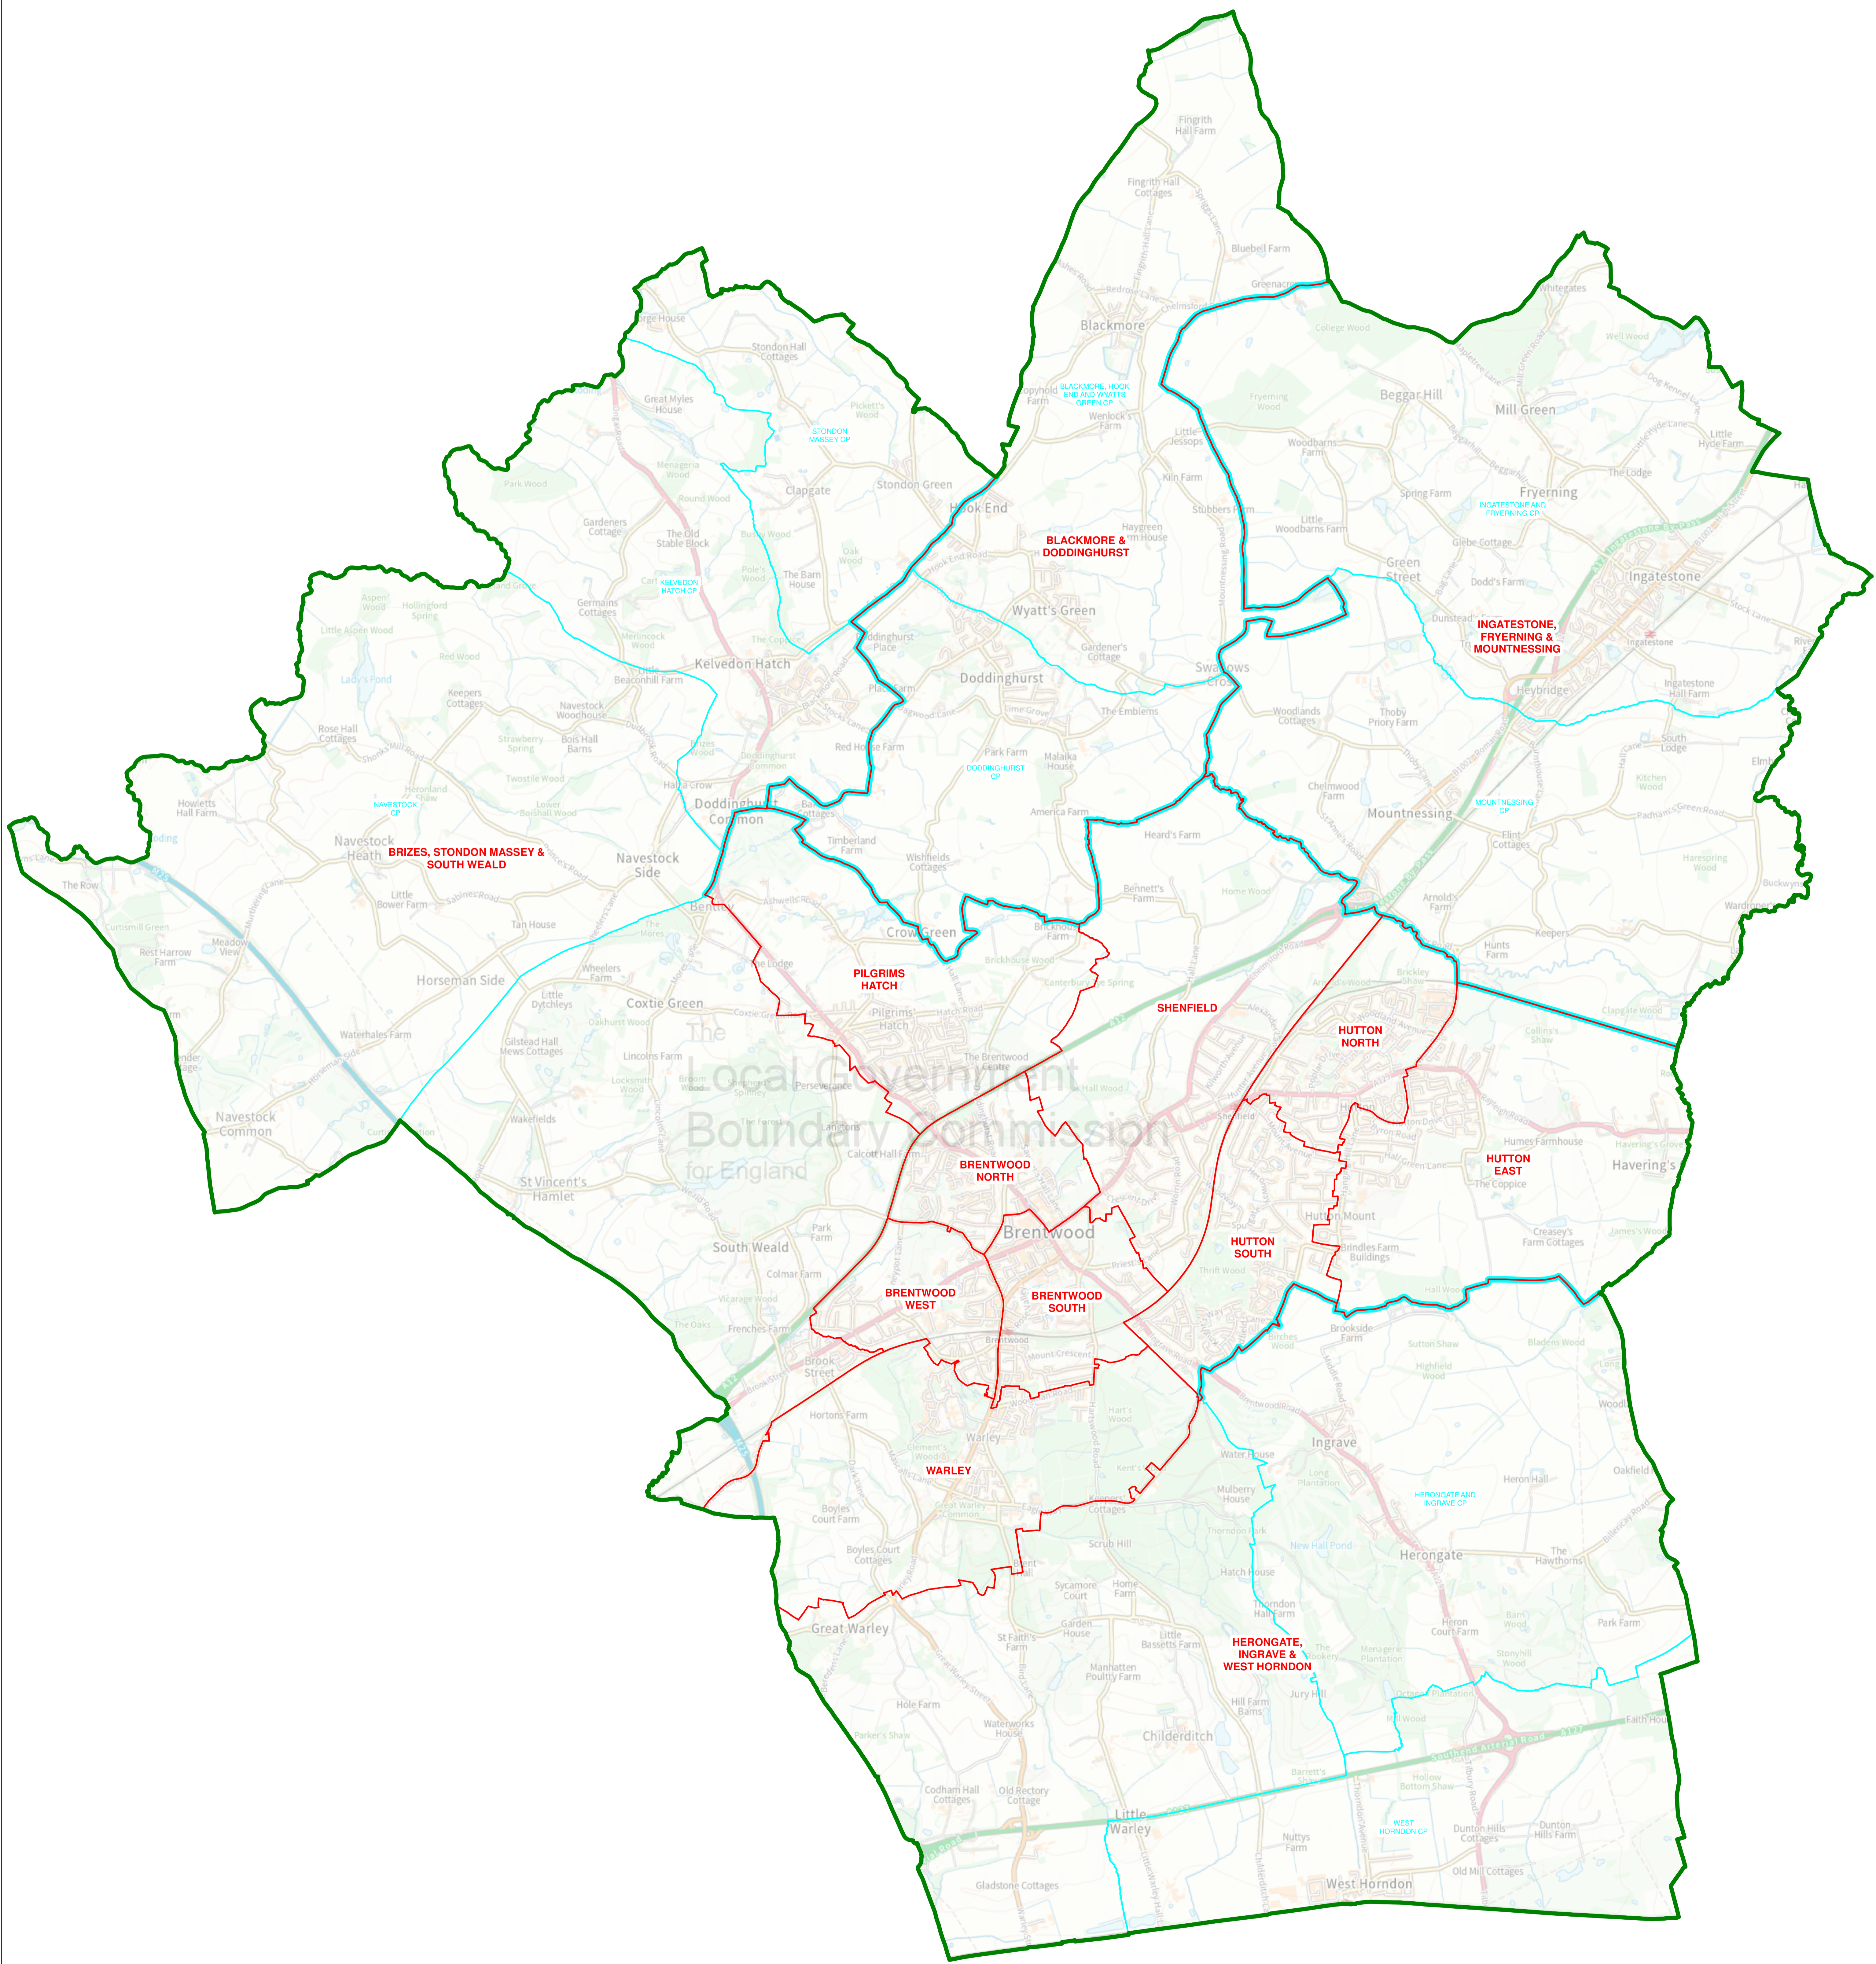

THE LOCAL GOVERNMENT BOUNDARY COMMISSION FOR ENGLAND

ELECTORAL REVIEW OF BRENTWOOD

Final recommendations for ward boundaries in the borough of Brentwood March 2023
Sheet 1 of 1

The Local Government Boundary Commission for England

KEY	
	BOROUGH COUNCIL BOUNDARY
	PROPOSED WARD BOUNDARY
	PARISH BOUNDARY
	PROPOSED WARD BOUNDARY COINCIDENT WITH PARISH BOUNDARY
	WARLEY PROPOSED WARD NAME
	WEST HORNDON CP PARISH NAME