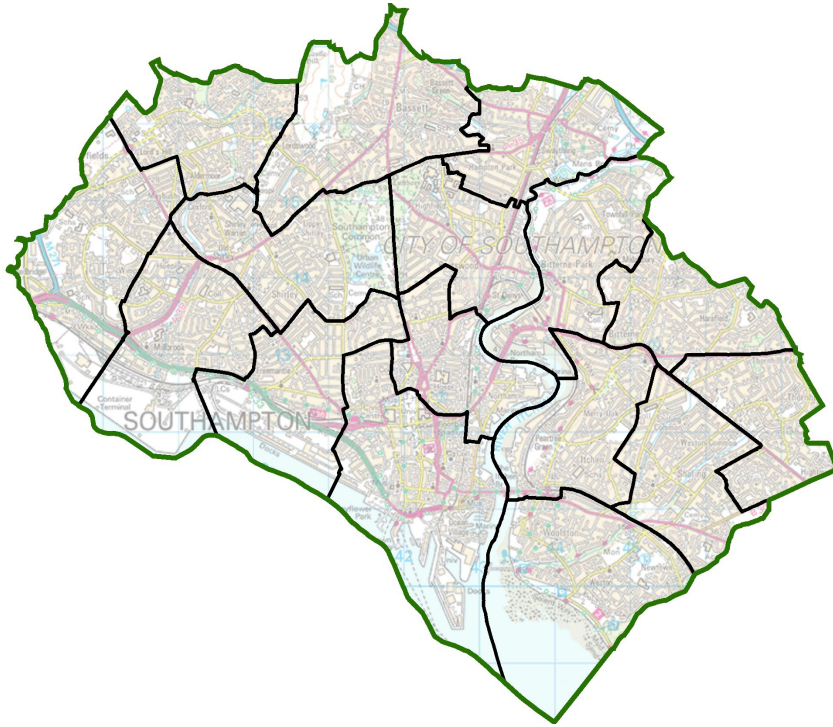

Have your say

Southampton

Electoral Review

The Local Government Boundary Commission for England is asking for your views on our electoral review of Southampton. The review will agree new ward boundaries across the council.

- Do you have suggestions about where your ward boundaries should be?
- Where do people in your area go to access local facilities, such as shops and leisure activities?
- Which areas do you identify as your local community?