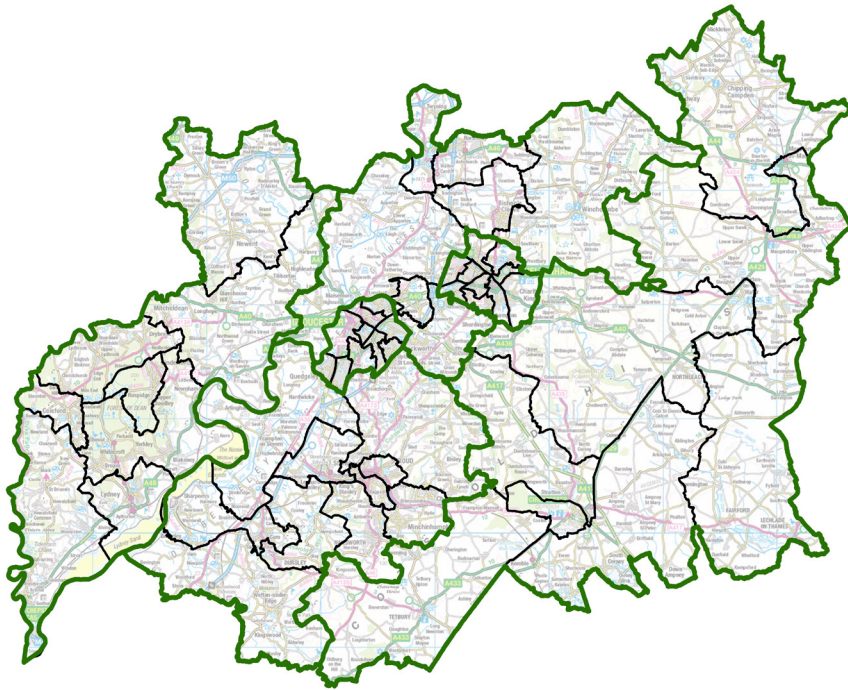

# Gloucestershire Electoral Review

The Local Government Boundary Commission for England is asking for your views on our electoral review of Gloucestershire. The review will agree new division boundaries across the council.

- Do you have suggestions about where your division boundaries should be?
- Where do people in your area go to access local facilities, such as shops and leisure activities?
- Which areas do you identify as your local community?