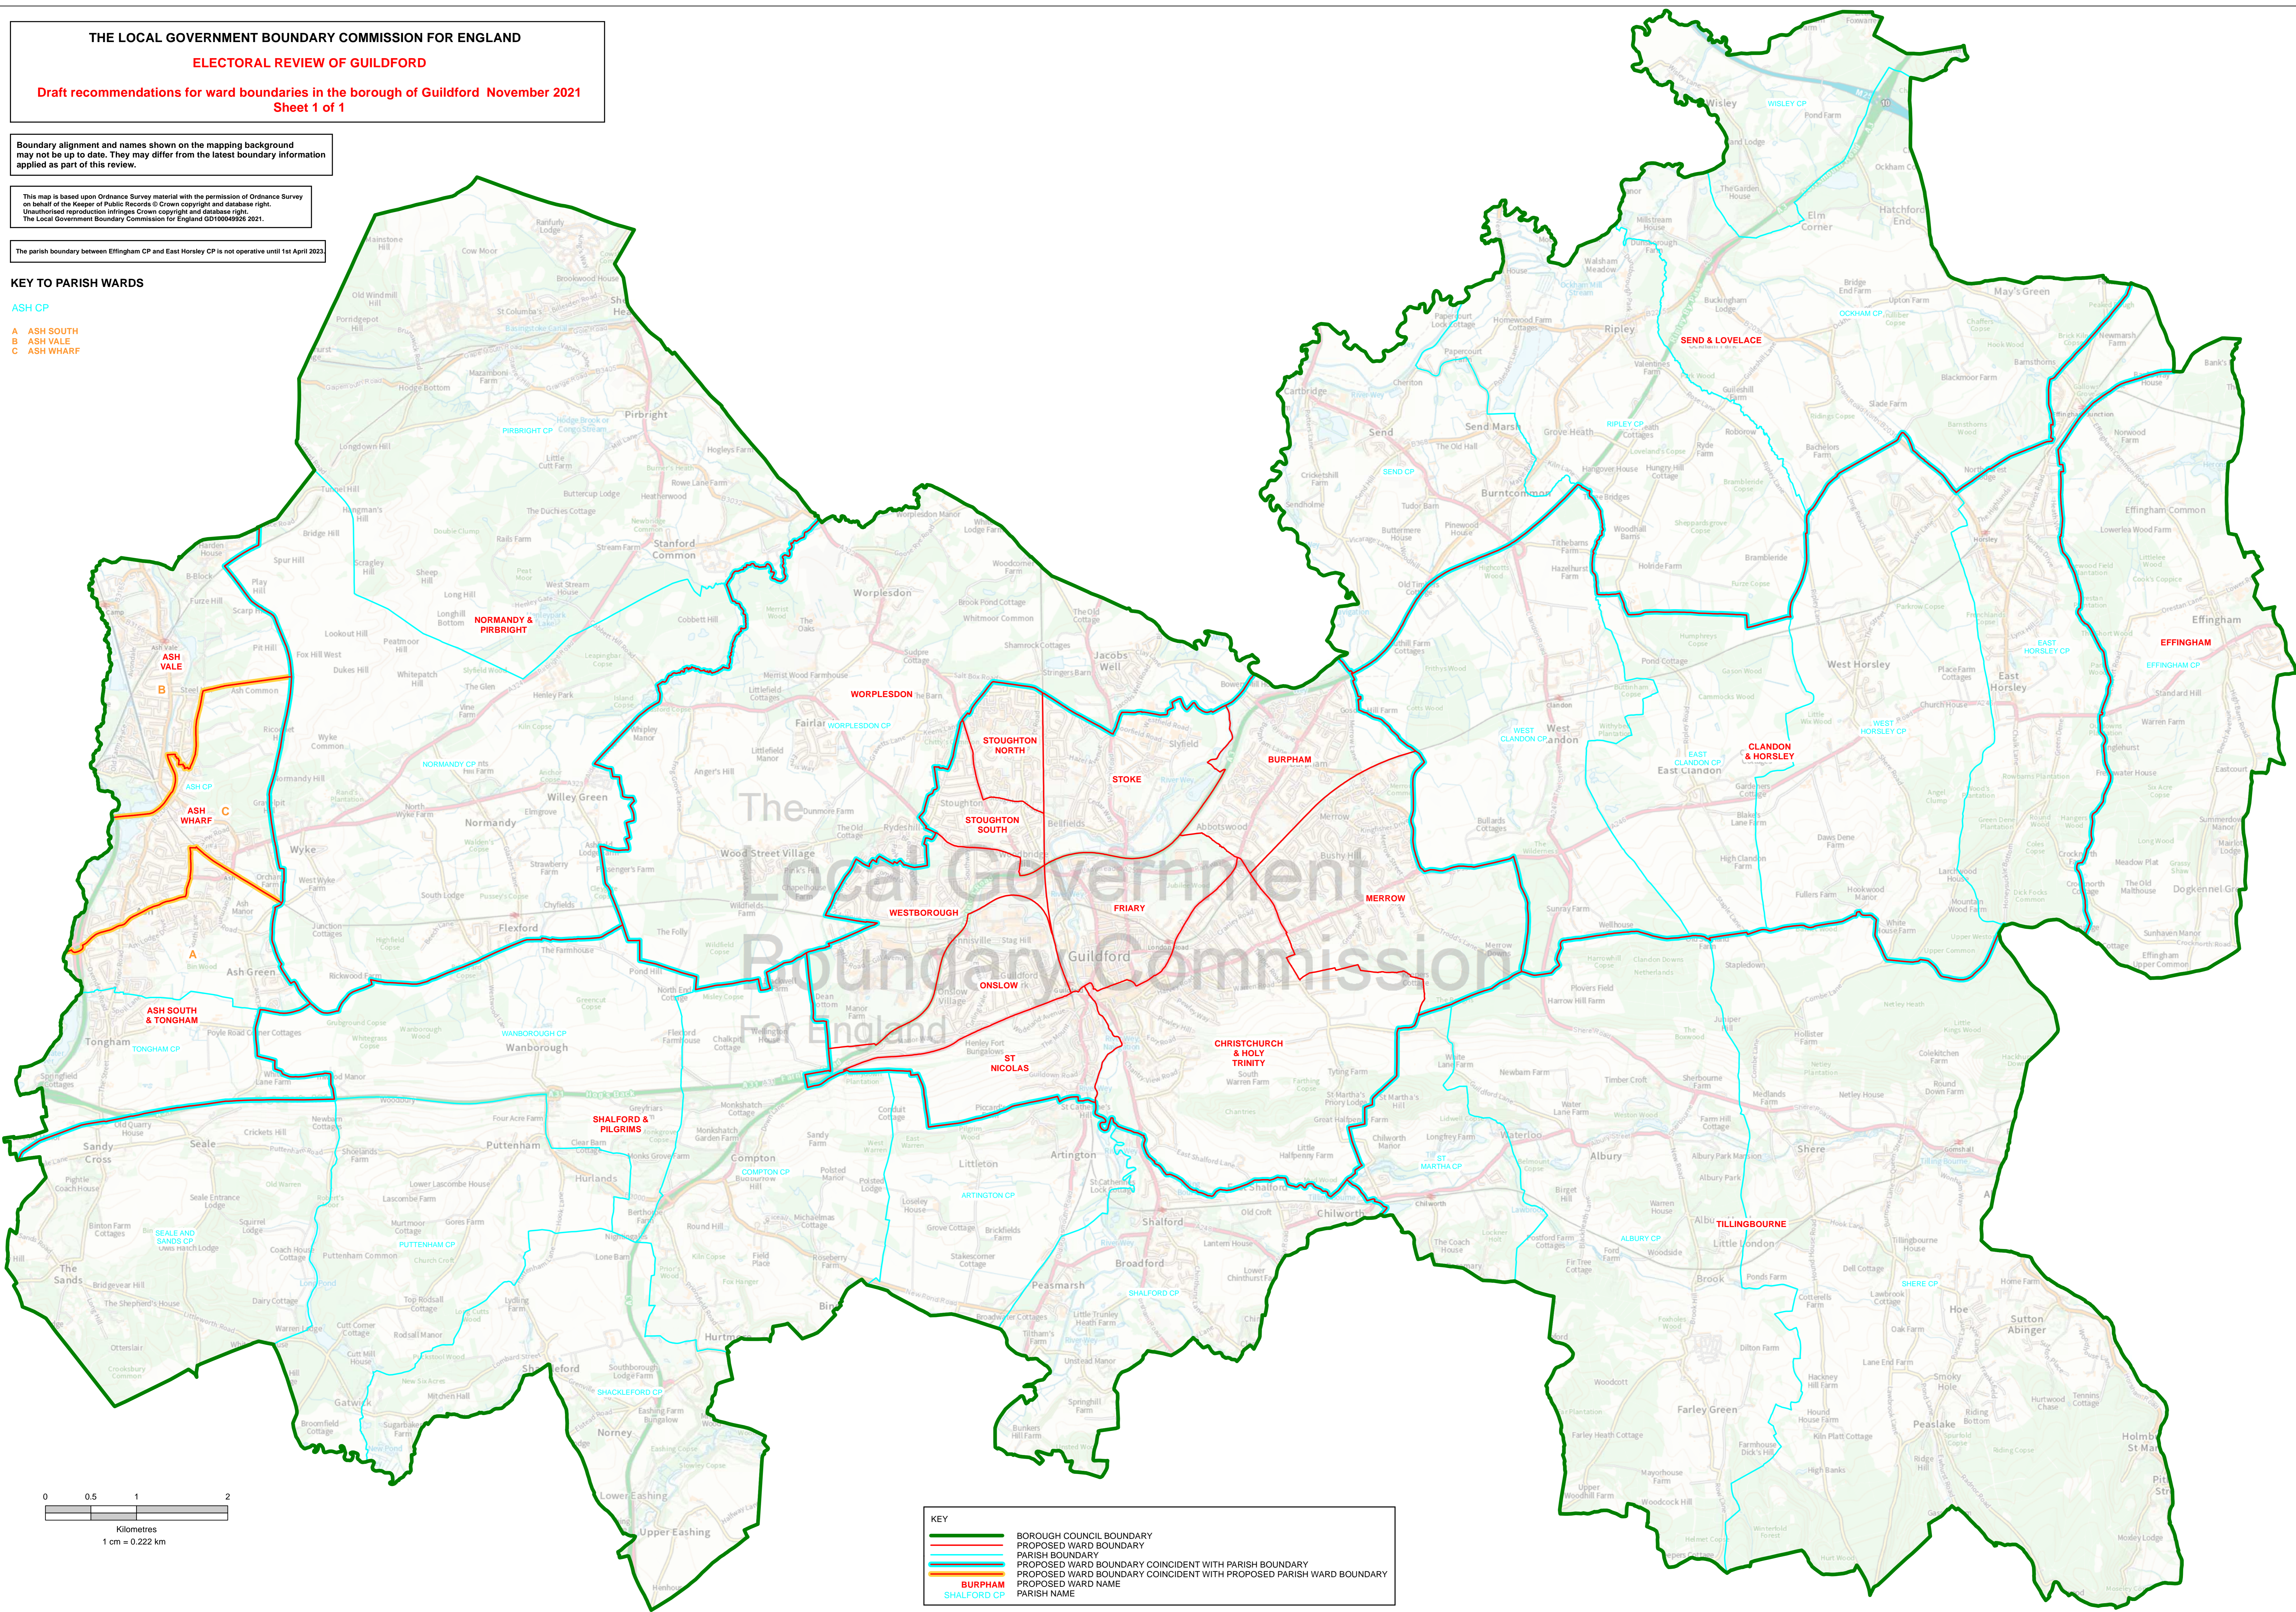

THE LOCAL GOVERNMENT BOUNDARY COMMISSION FOR ENGLAND

ELECTORAL REVIEW OF GUILDFORD

Draft recommendations for ward boundaries in the borough of Guildford November 2021
Sheet 1 of 1

KEY TO PARISH WARDS

ASH CP

- A ASH SOUTH
- B ASH VALE
- C ASH WHARF

KEY	
— (Thick Green Line)	BOROUGH COUNCIL BOUNDARY
— (Thin Blue Line)	PARISH BOUNDARY
— (Thick Red Line)	PROPOSED WARD BOUNDARY
— (Thin Blue Line)	PROPOSED WARD BOUNDARY COINCIDENT WITH PARISH BOUNDARY
— (Thick Red Line)	PROPOSED WARD BOUNDARY COINCIDENT WITH PROPOSED PARISH WARD BOUNDARY
BURPHAM	PROPOSED WARD NAME
SHALFORD CP	PARISH NAME