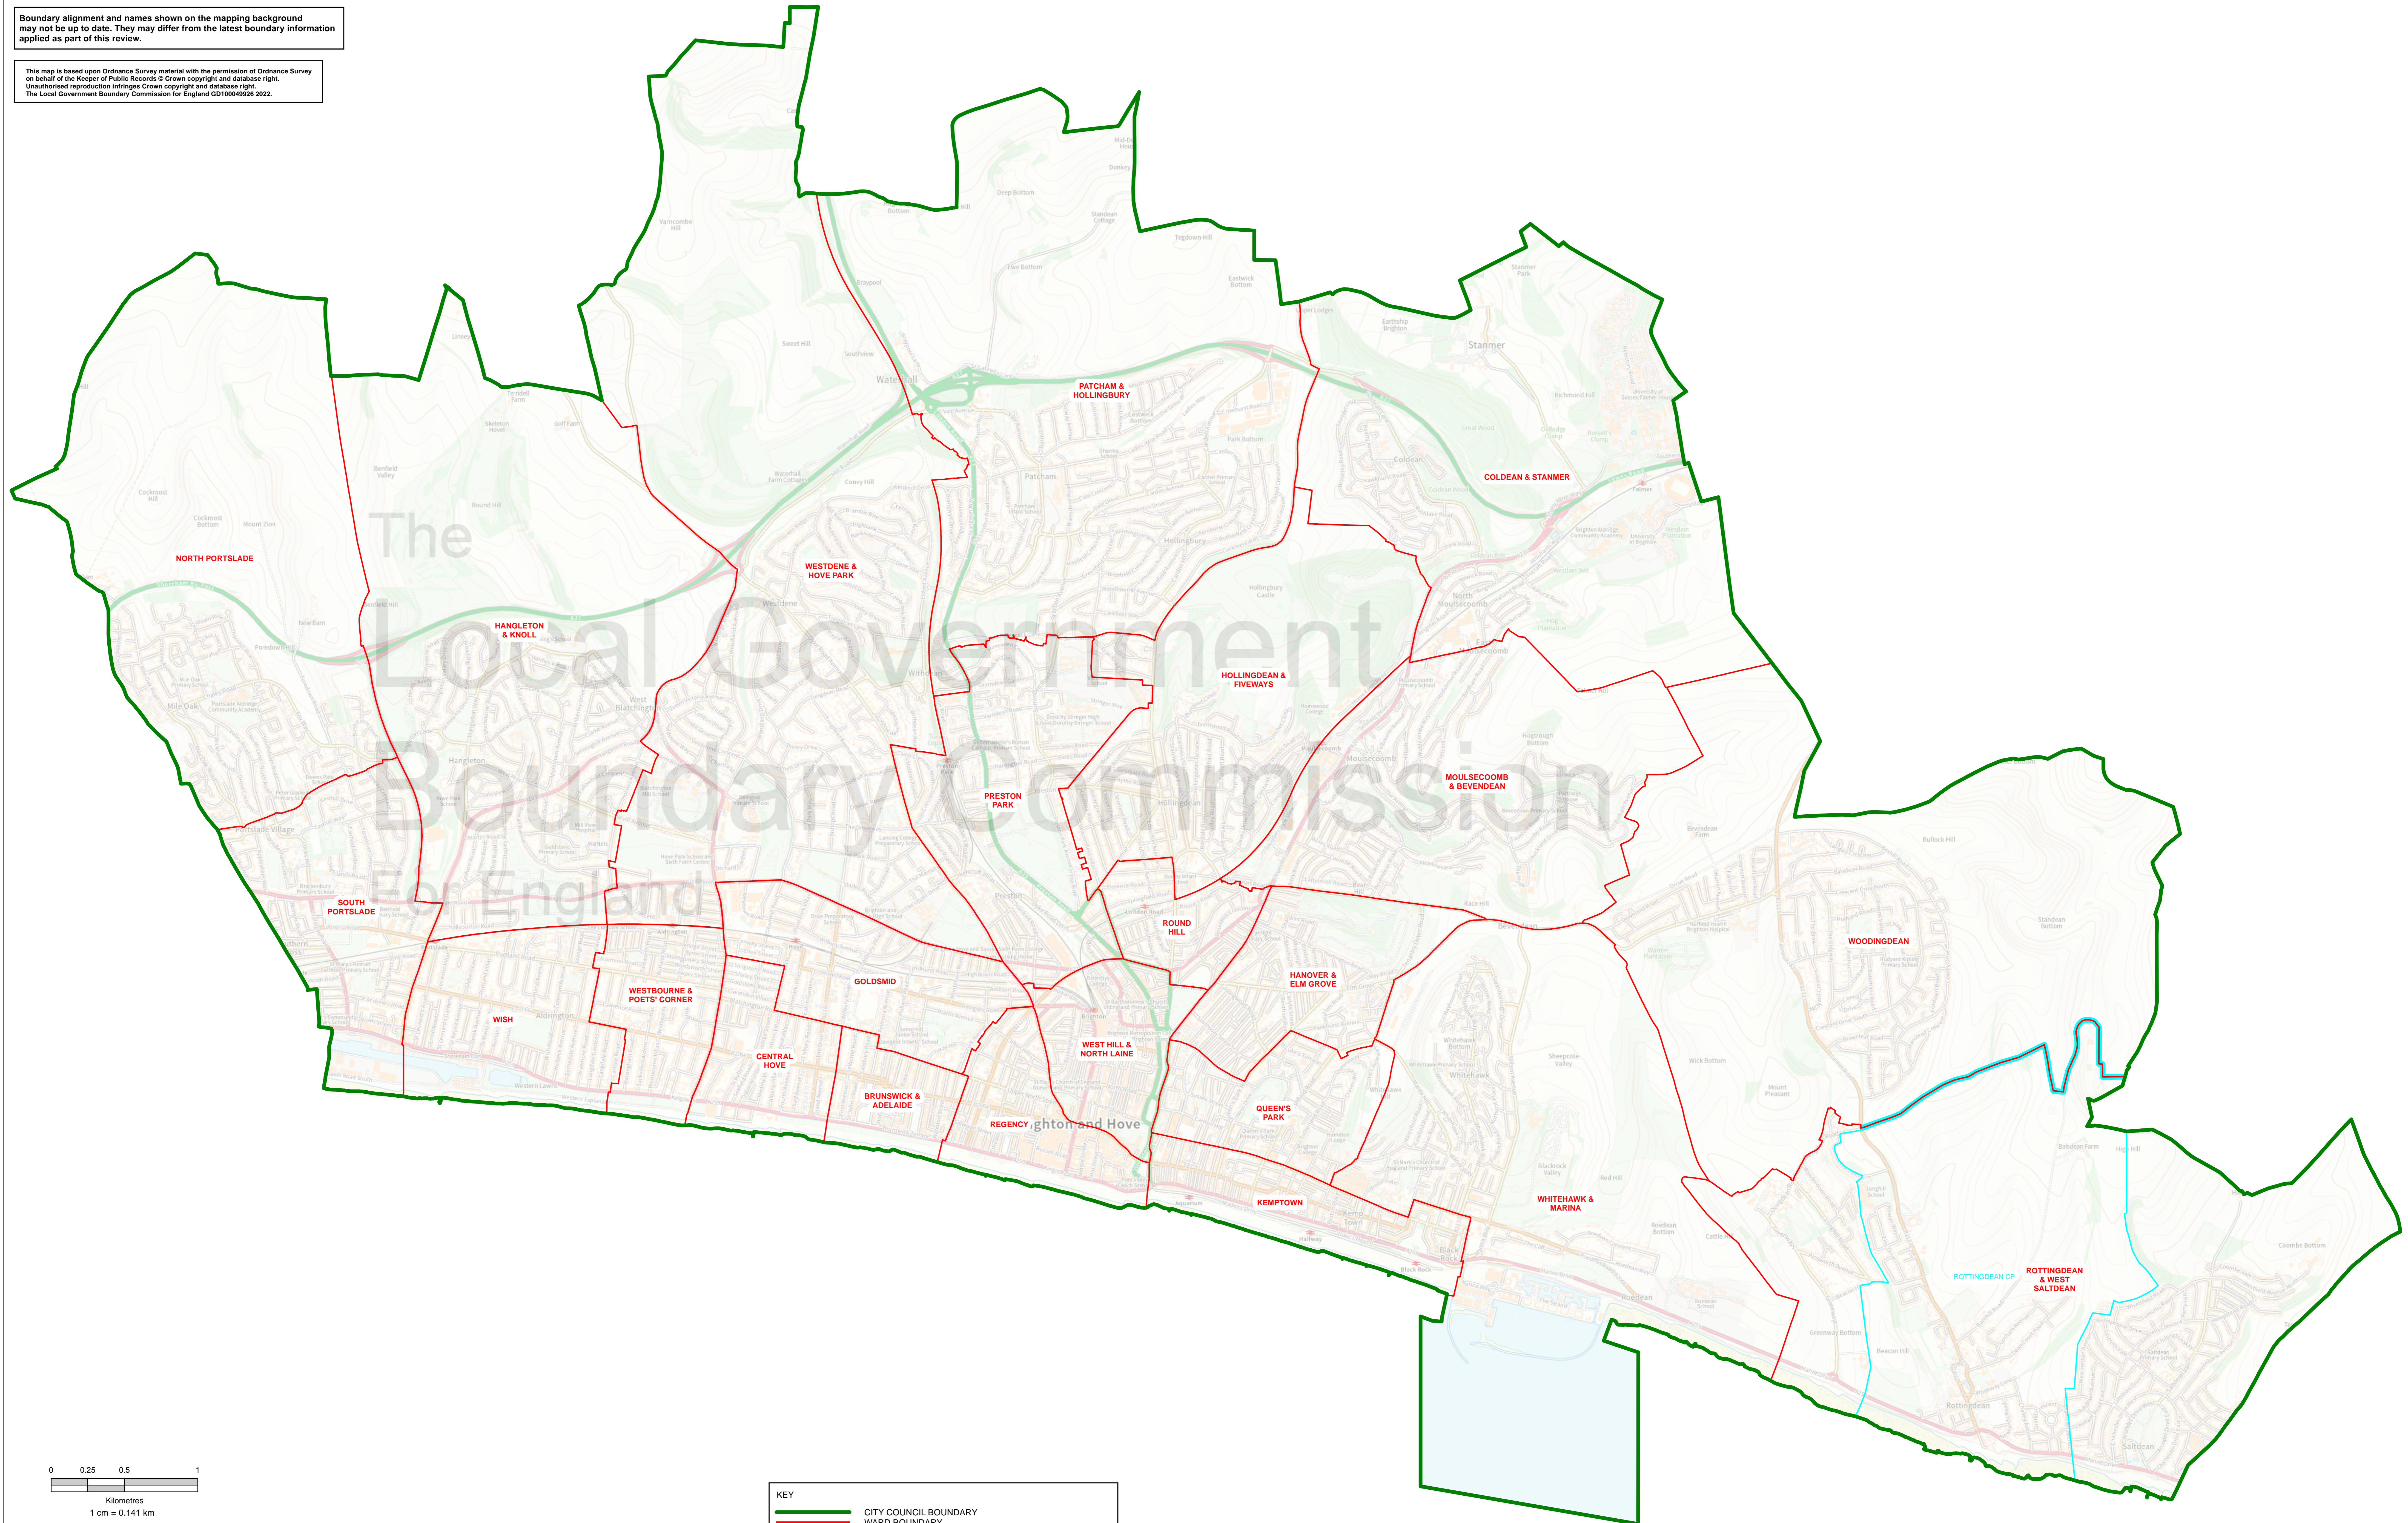

Map referred to in the Brighton & Hove (Electoral Changes) Order 2023
Sheet 1 of 1

KEY	
	CITY COUNCIL BOUNDARY
	WARD BOUNDARY
	PARISH BOUNDARY
	WARD BOUNDARY COINCIDENT WITH PARISH BOUNDARY
	WARD NAME
	PARISH NAME