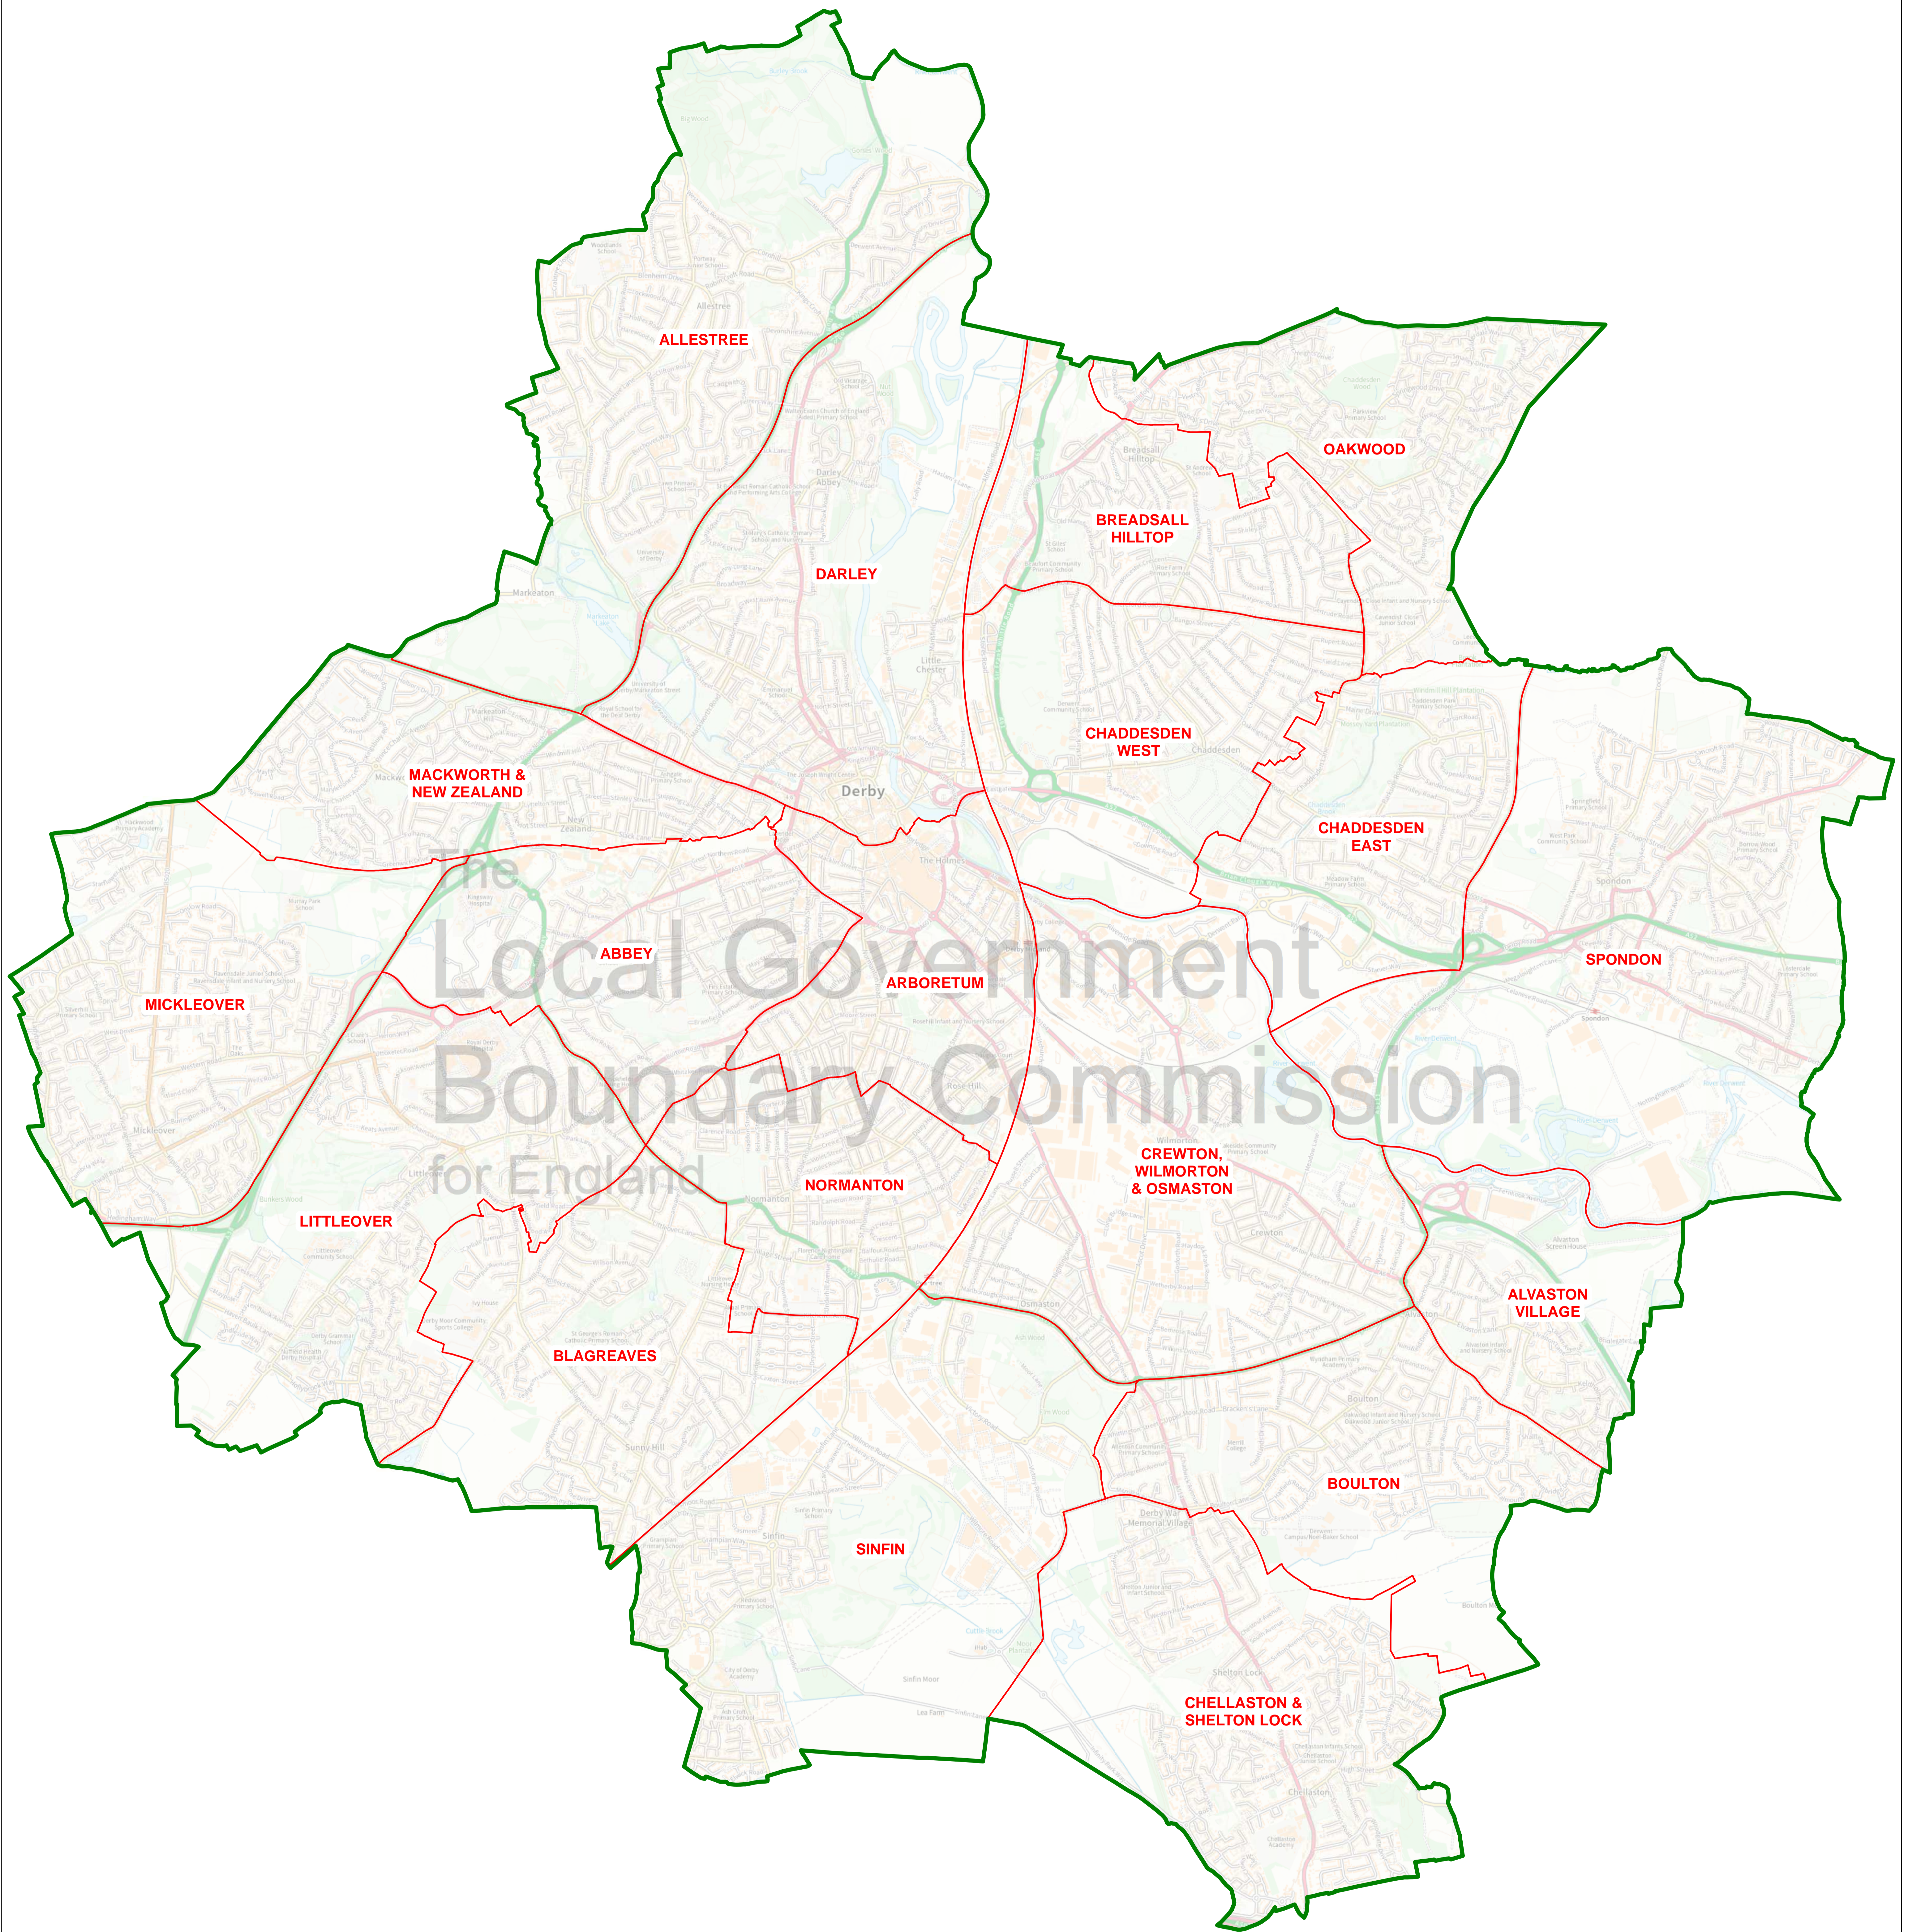

THE LOCAL GOVERNMENT BOUNDARY COMMISSION FOR ENGLAND
ELECTORAL REVIEW OF DERBY
Draft recommendations for ward boundaries in the city of Derby May 2022
Sheet 1 of 1

KEY	
	CITY COUNCIL BOUNDARY
	PROPOSED WARD BOUNDARY
	PROPOSED WARD NAME