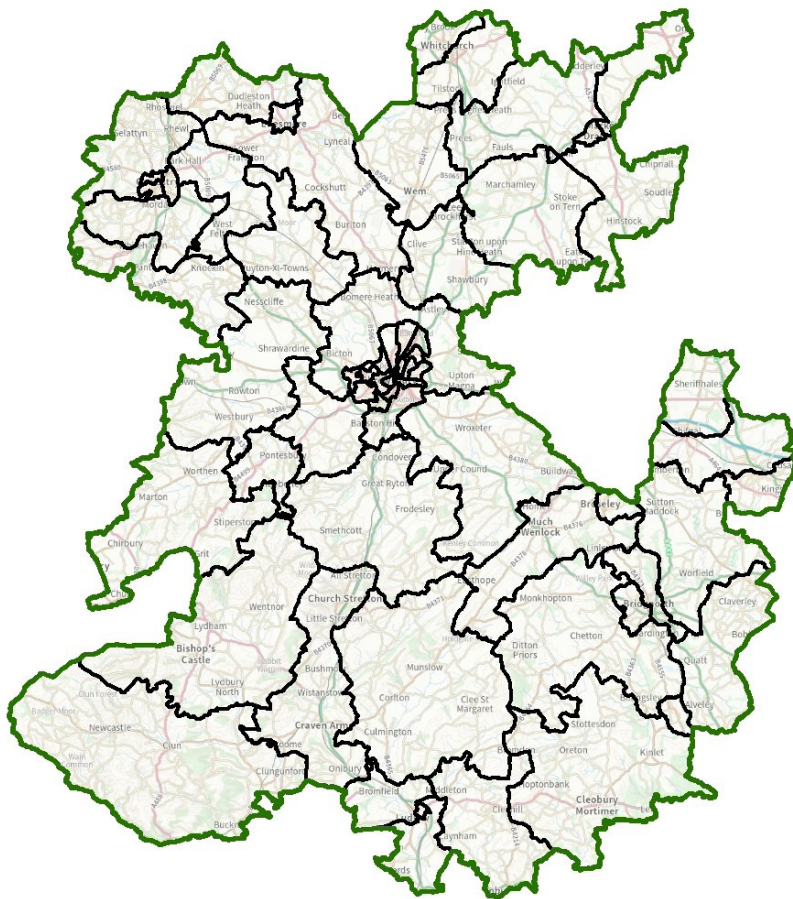

Have your say

Shropshire Electoral Review

The Local Government Boundary Commission for England is asking for your views on our electoral review of Shropshire. The review will agree new electoral divisions across the council.

- Do you have suggestions about where your electoral divisions should be?
- Where do people in your area go to access local facilities, such as shops and leisure activities?
- Which areas do you identify as your local community?