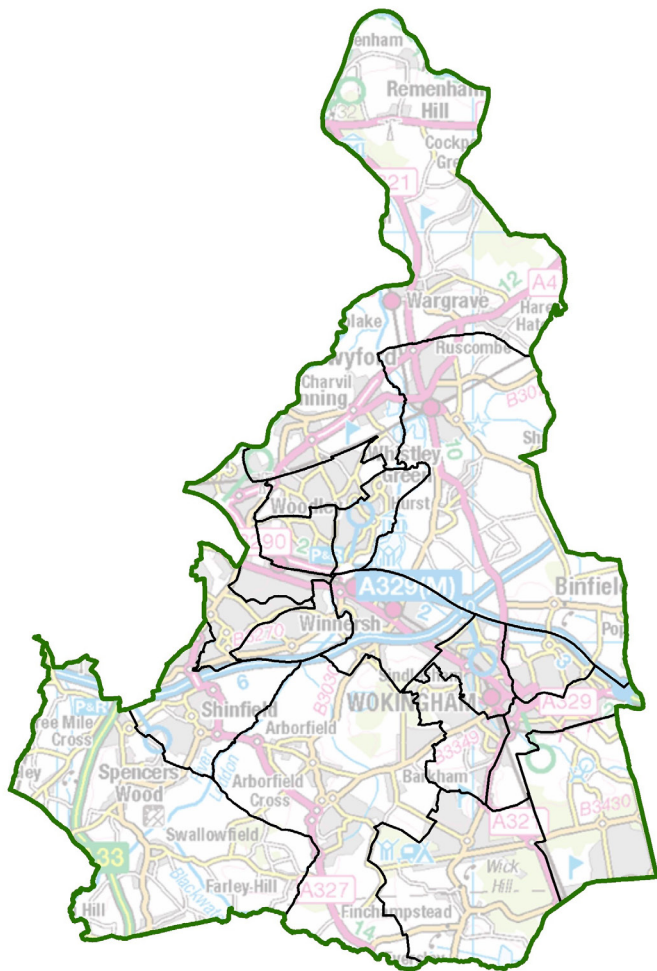

Have your say

Wokingham Electoral Review

The Local Government Boundary Commission for England is asking for your views on proposed new electoral arrangements for Wokingham.

We want to know:

- Do the proposed wards reflect local communities?
- How do you think the proposals can be improved?
- Are the names of the proposed wards right?