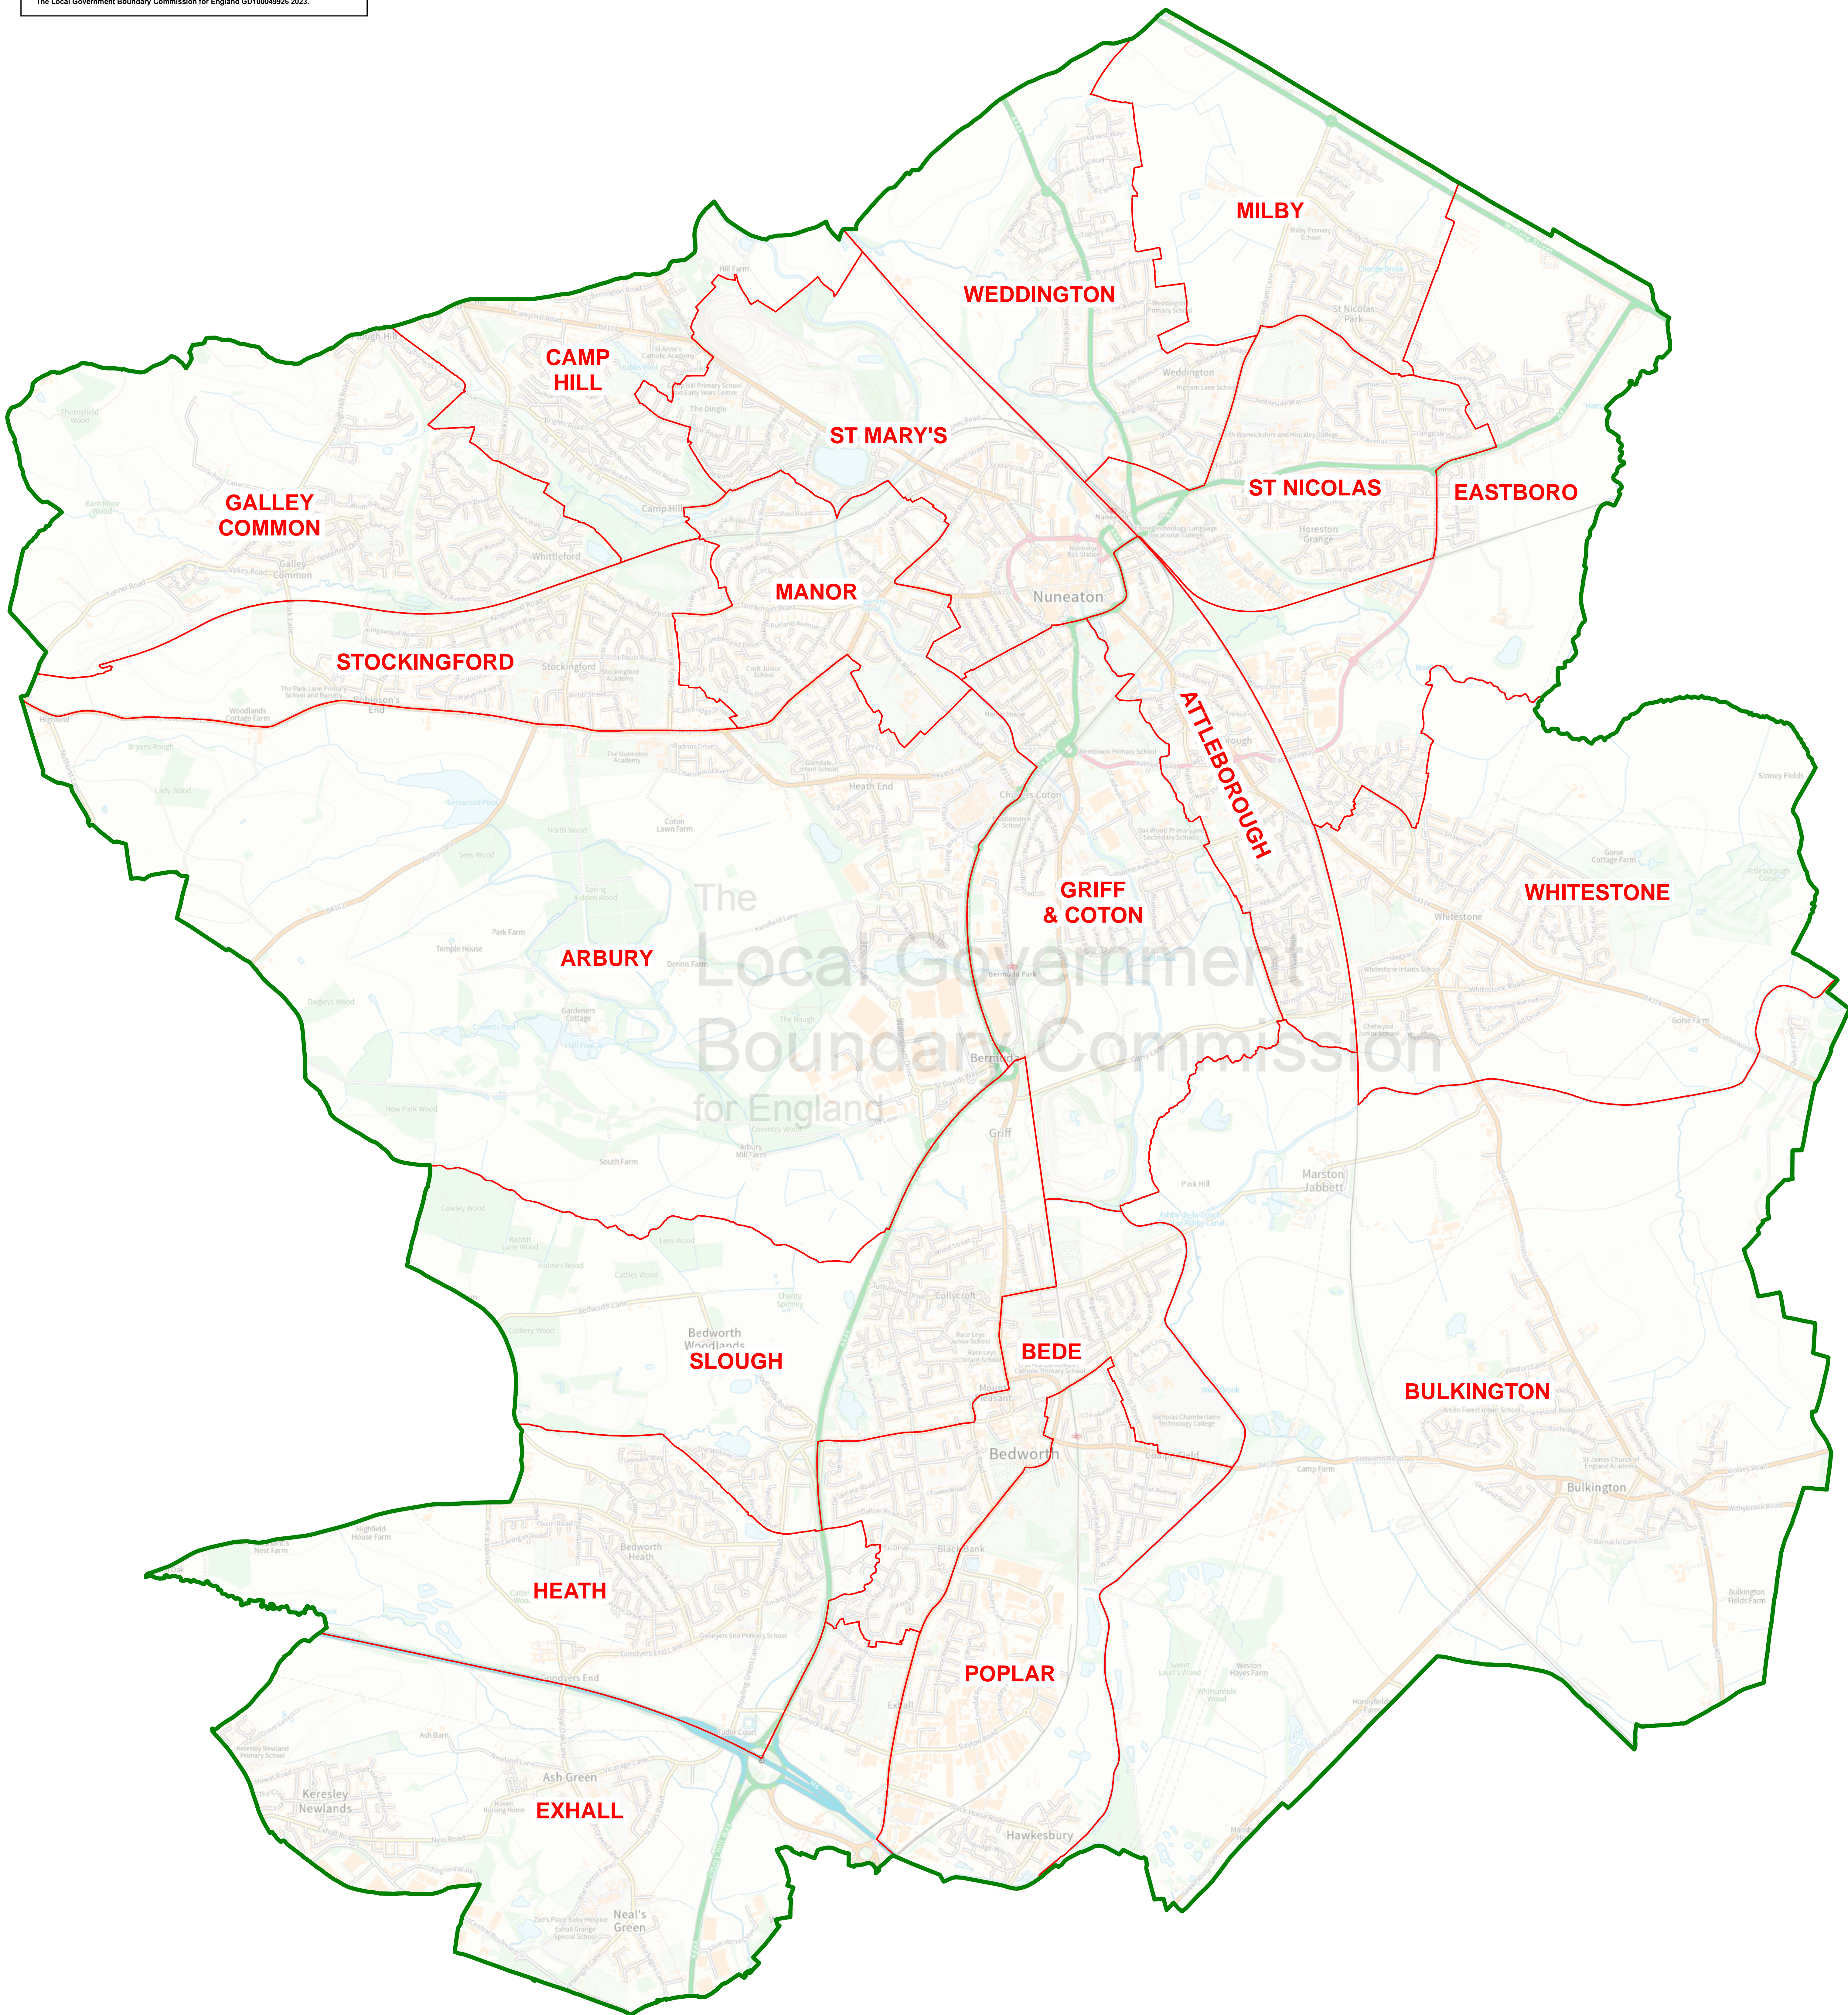

THE LOCAL GOVERNMENT BOUNDARY COMMISSION FOR ENGLAND
ELECTORAL REVIEW OF NUNEATON AND BEDWORTH

Draft recommendations for ward boundaries in the borough of Nuneaton and Bedworth January 2023
Sheet 1 of 1

KEY	
	BOROUGH COUNCIL BOUNDARY
	PROPOSED WARD BOUNDARY
	BULKINGTON PROPOSED WARD NAME