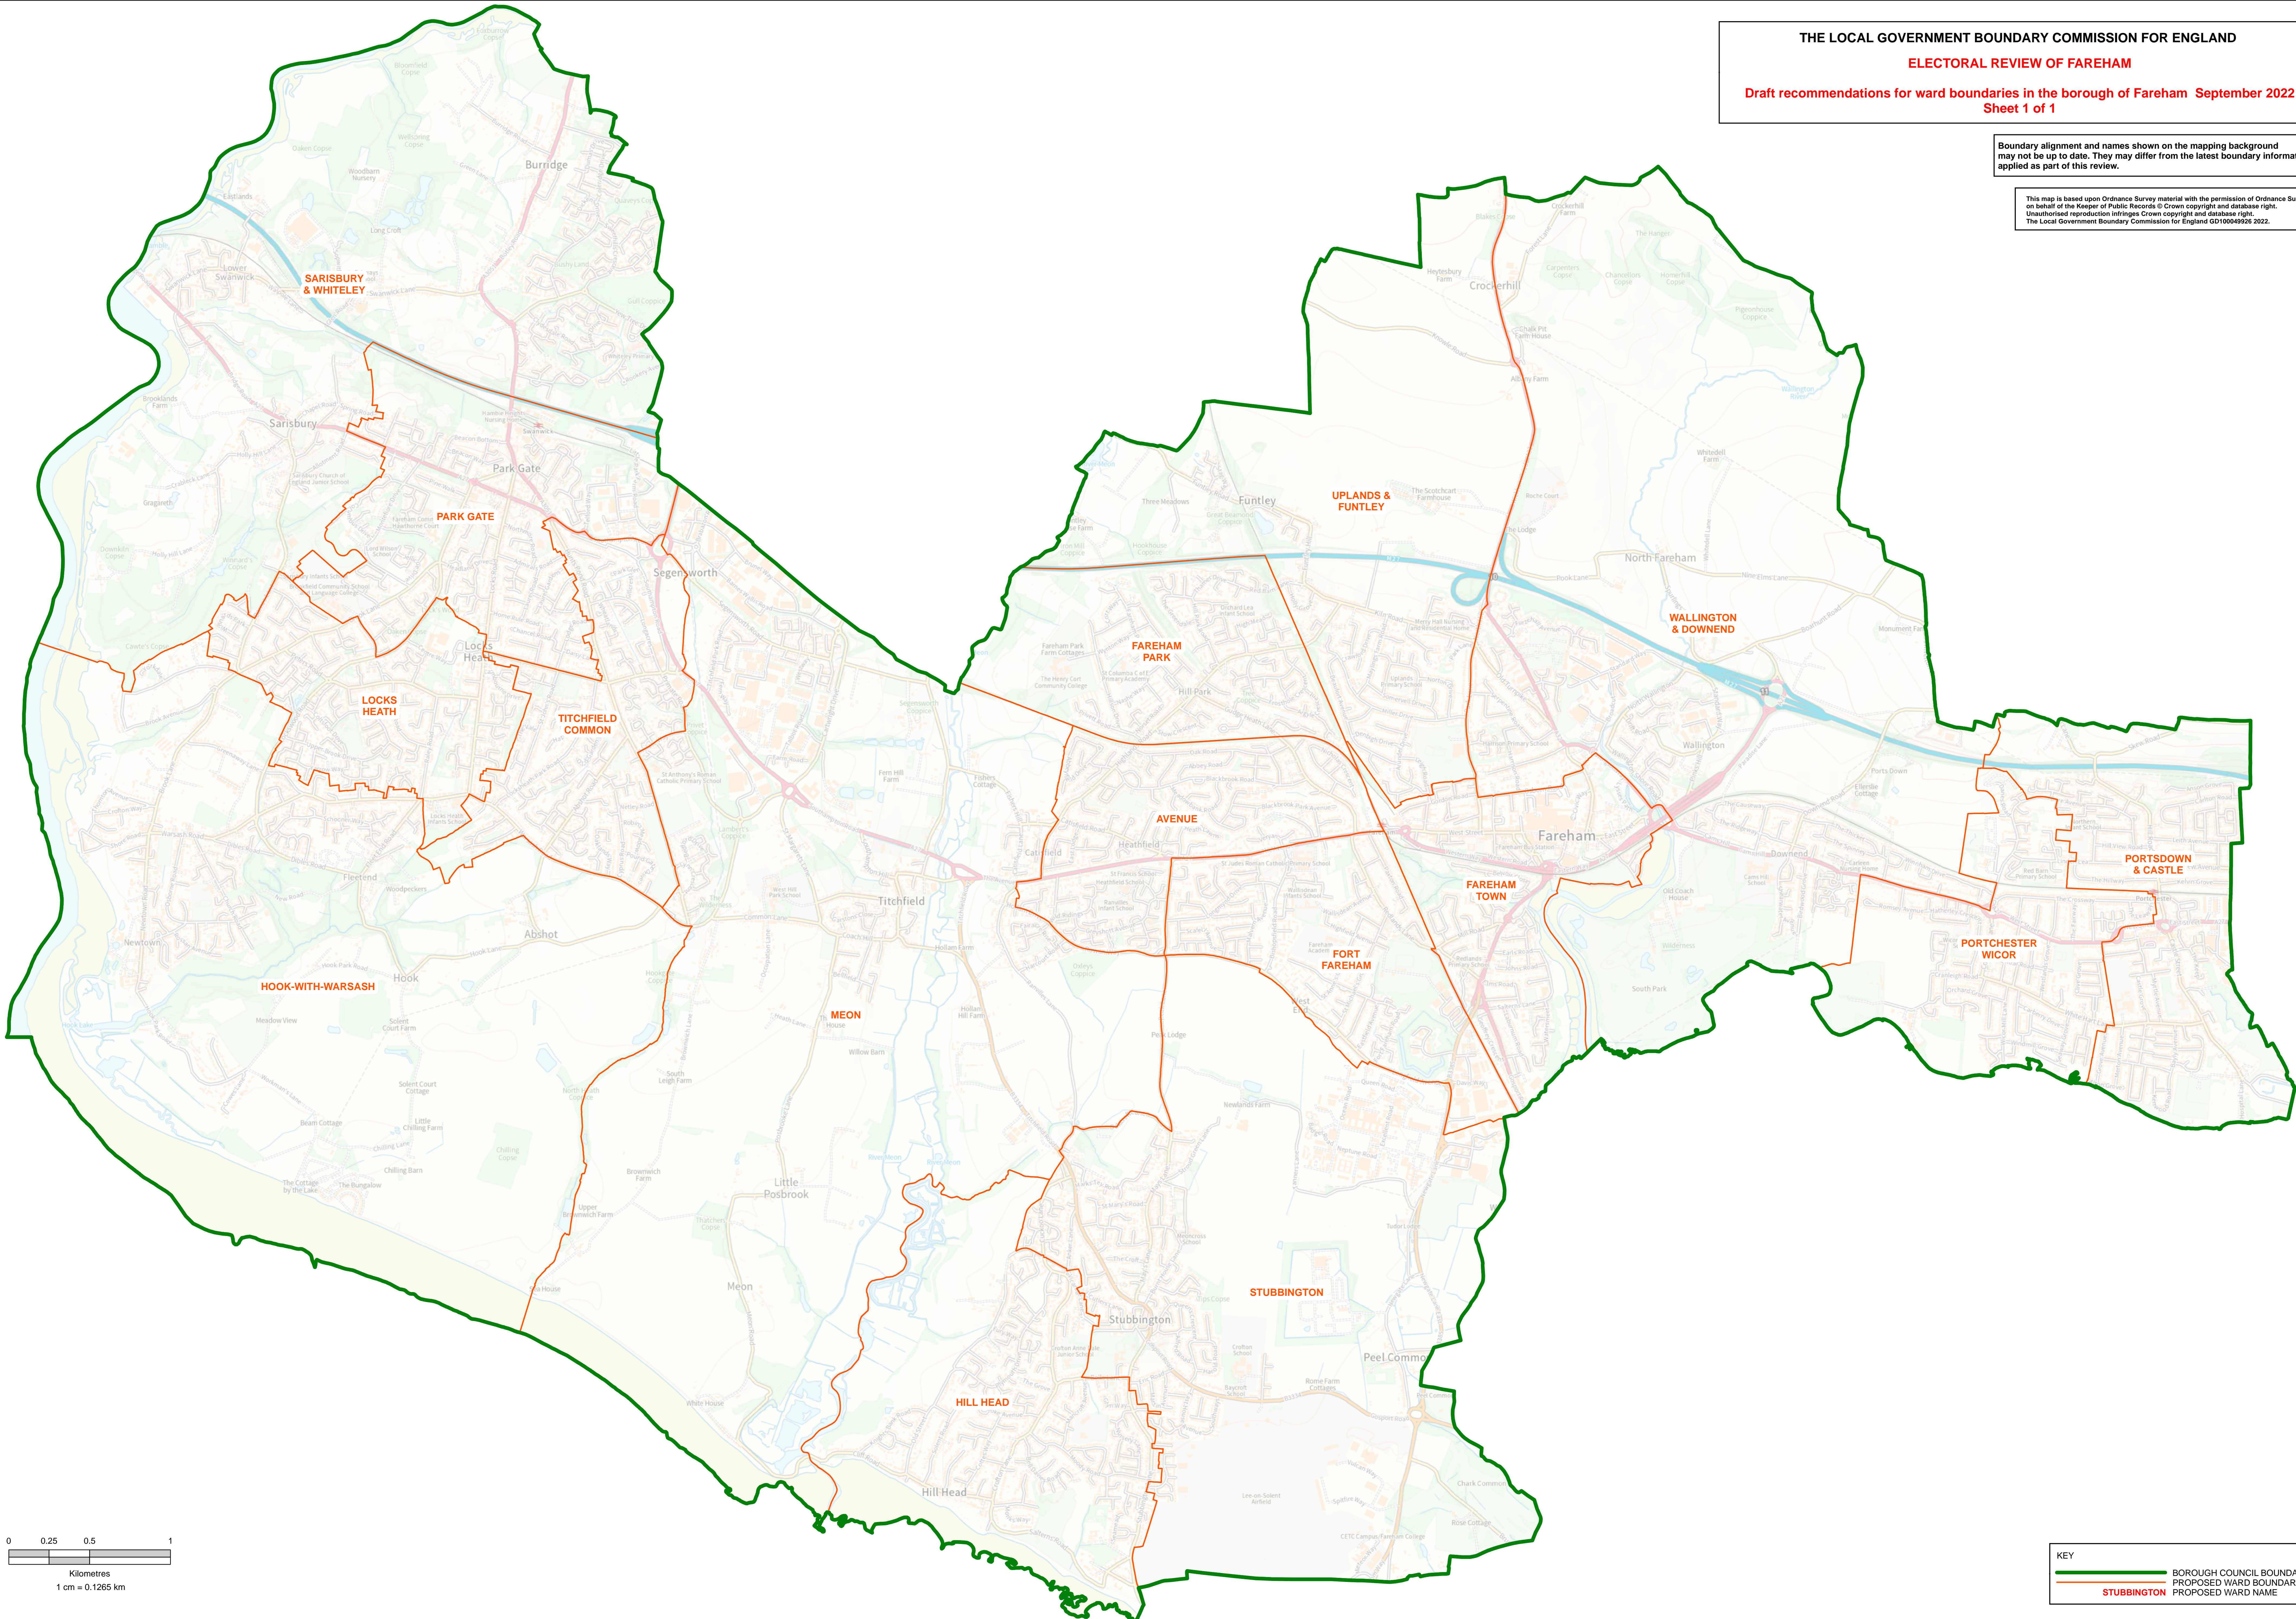

THE LOCAL GOVERNMENT BOUNDARY COMMISSION FOR ENGLAND
ELECTORAL REVIEW OF FAREHAM
Draft recommendations for ward boundaries in the borough of Fareham September 2022
Sheet 1 of 1

KEY
— BOROUGH COUNCIL BOUNDARY
— PROPOSED WARD BOUNDARY
STUBBINGTON PROPOSED WARD NAME