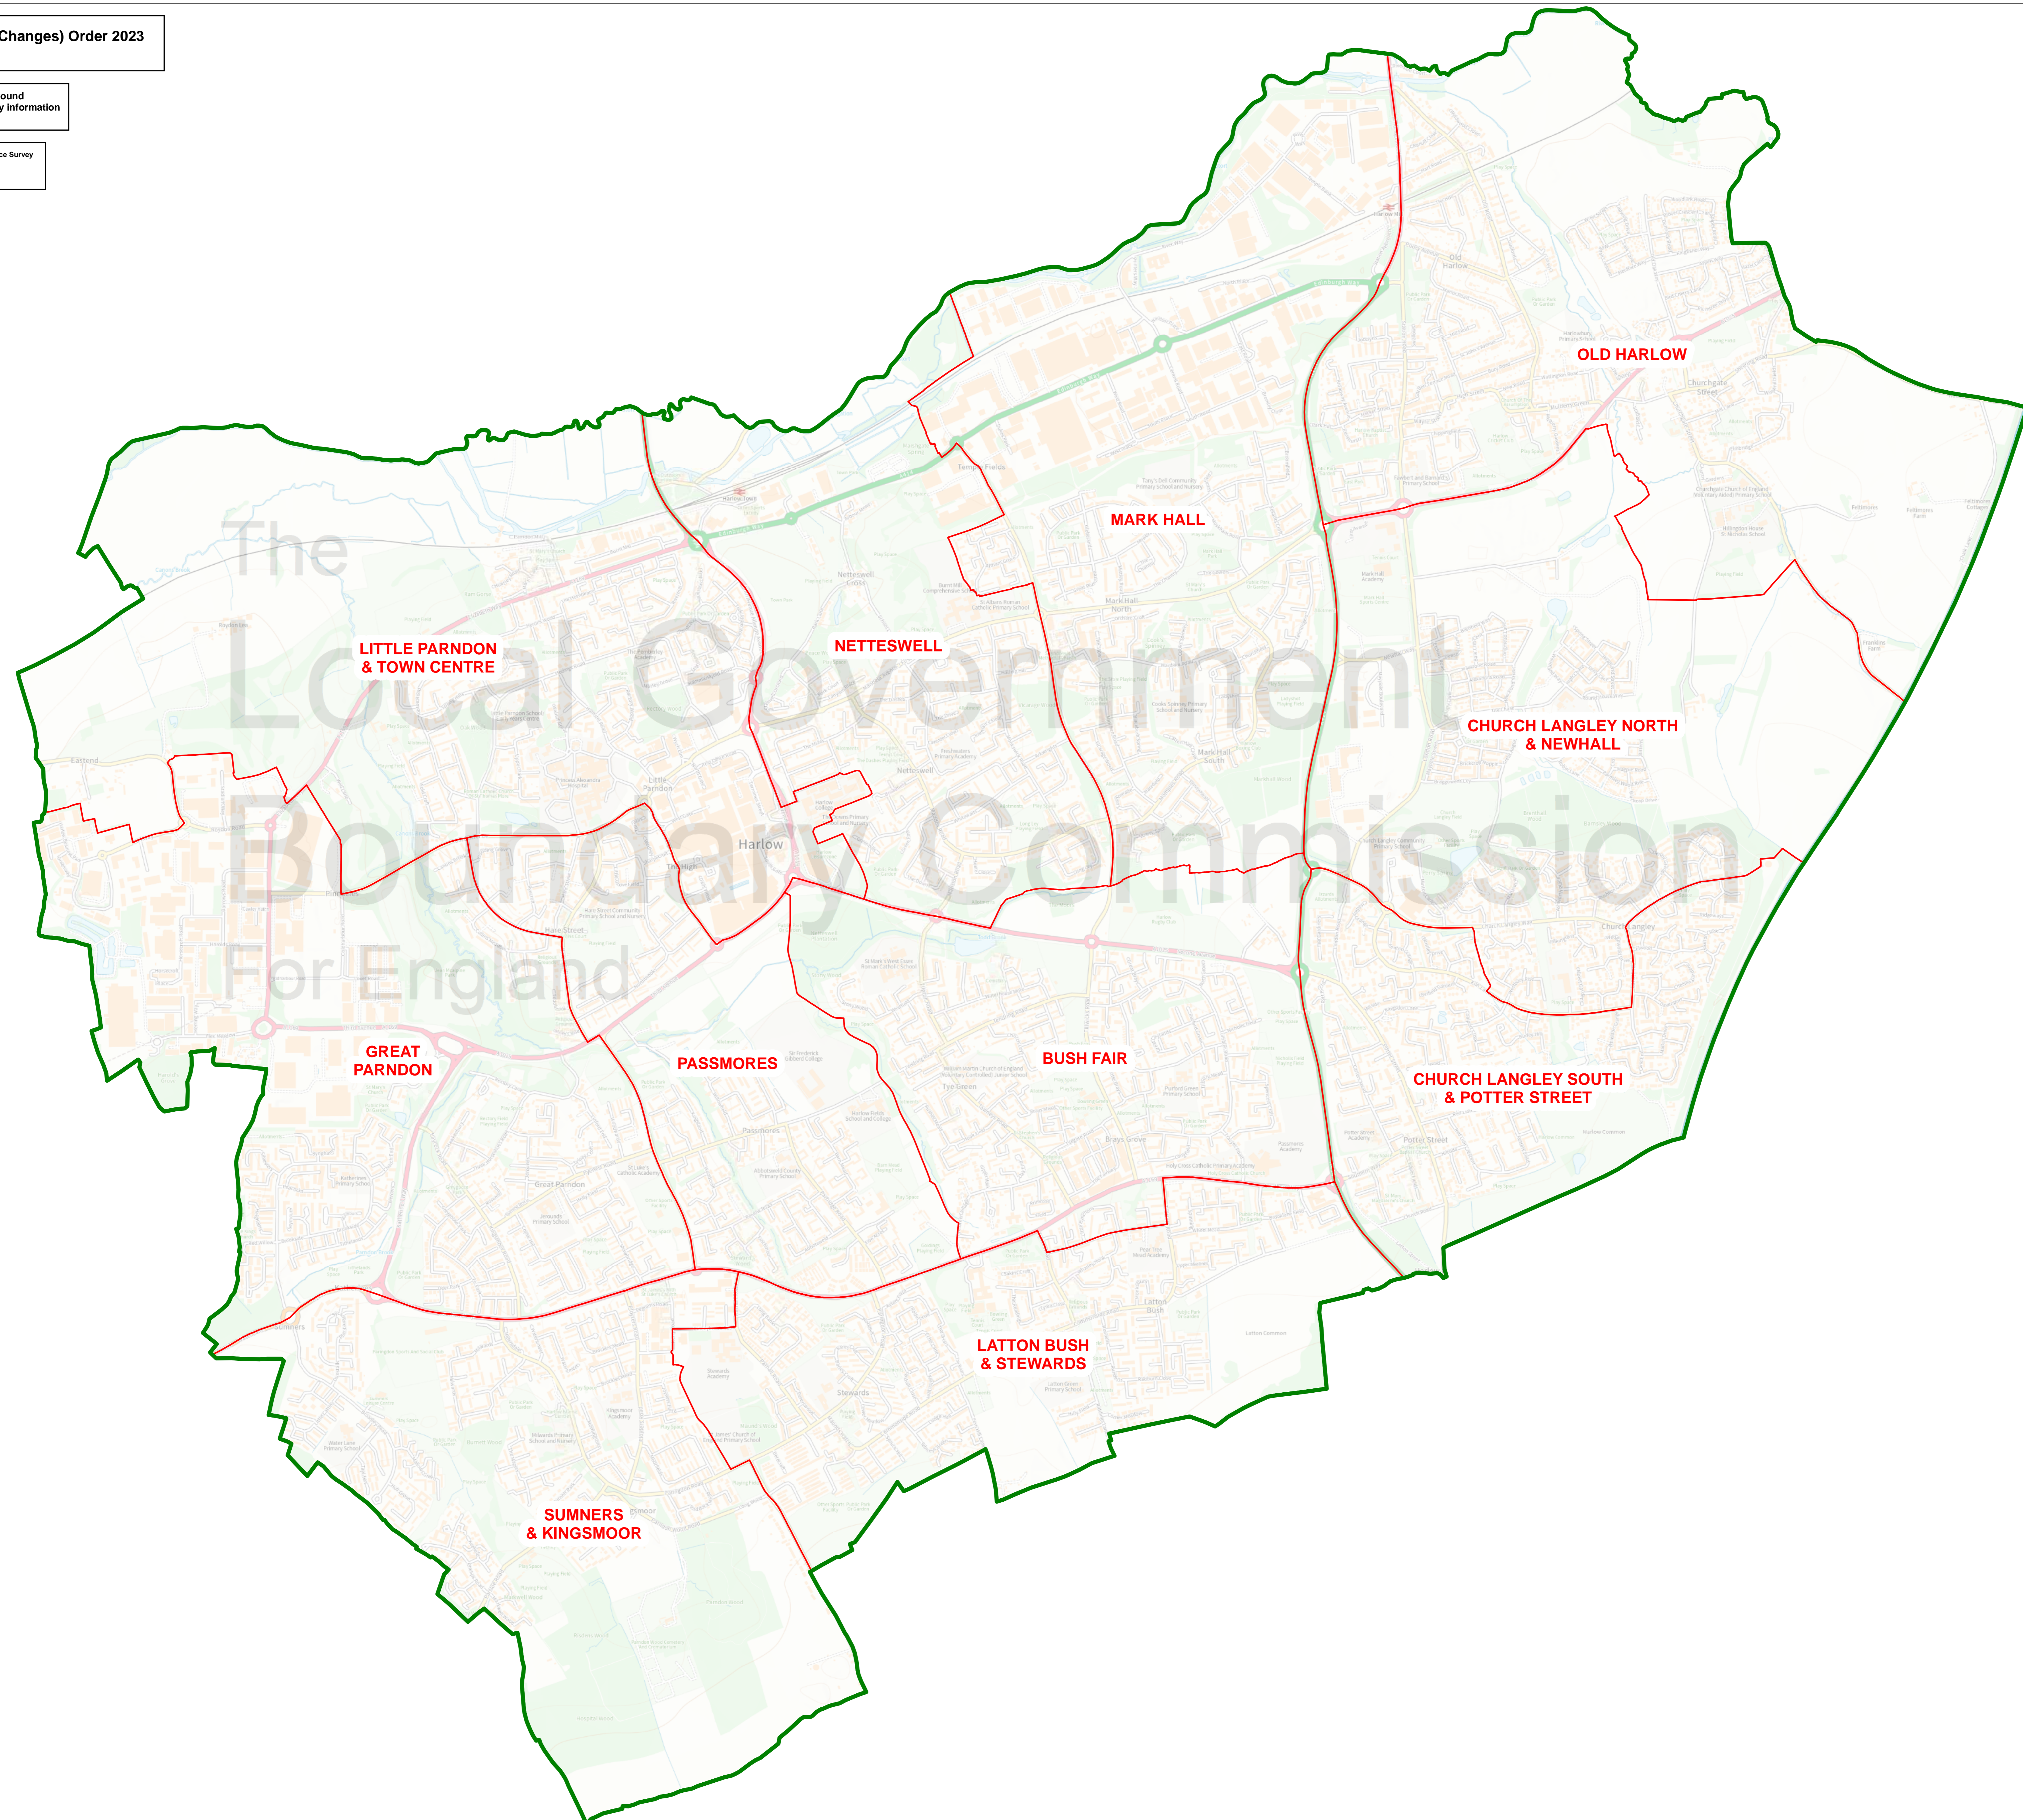

Map referred to in the Harlow (Electoral Changes) Order 2023
Sheet 1 of 1

Boundary alignment and names shown on the mapping background
may not be up to date. They may differ from the latest boundary information
applied as part of this review.

KEY	
	DISTRICT COUNCIL BOUNDARY
	WARD BOUNDARY
	BUSH FAIR WARD NAME