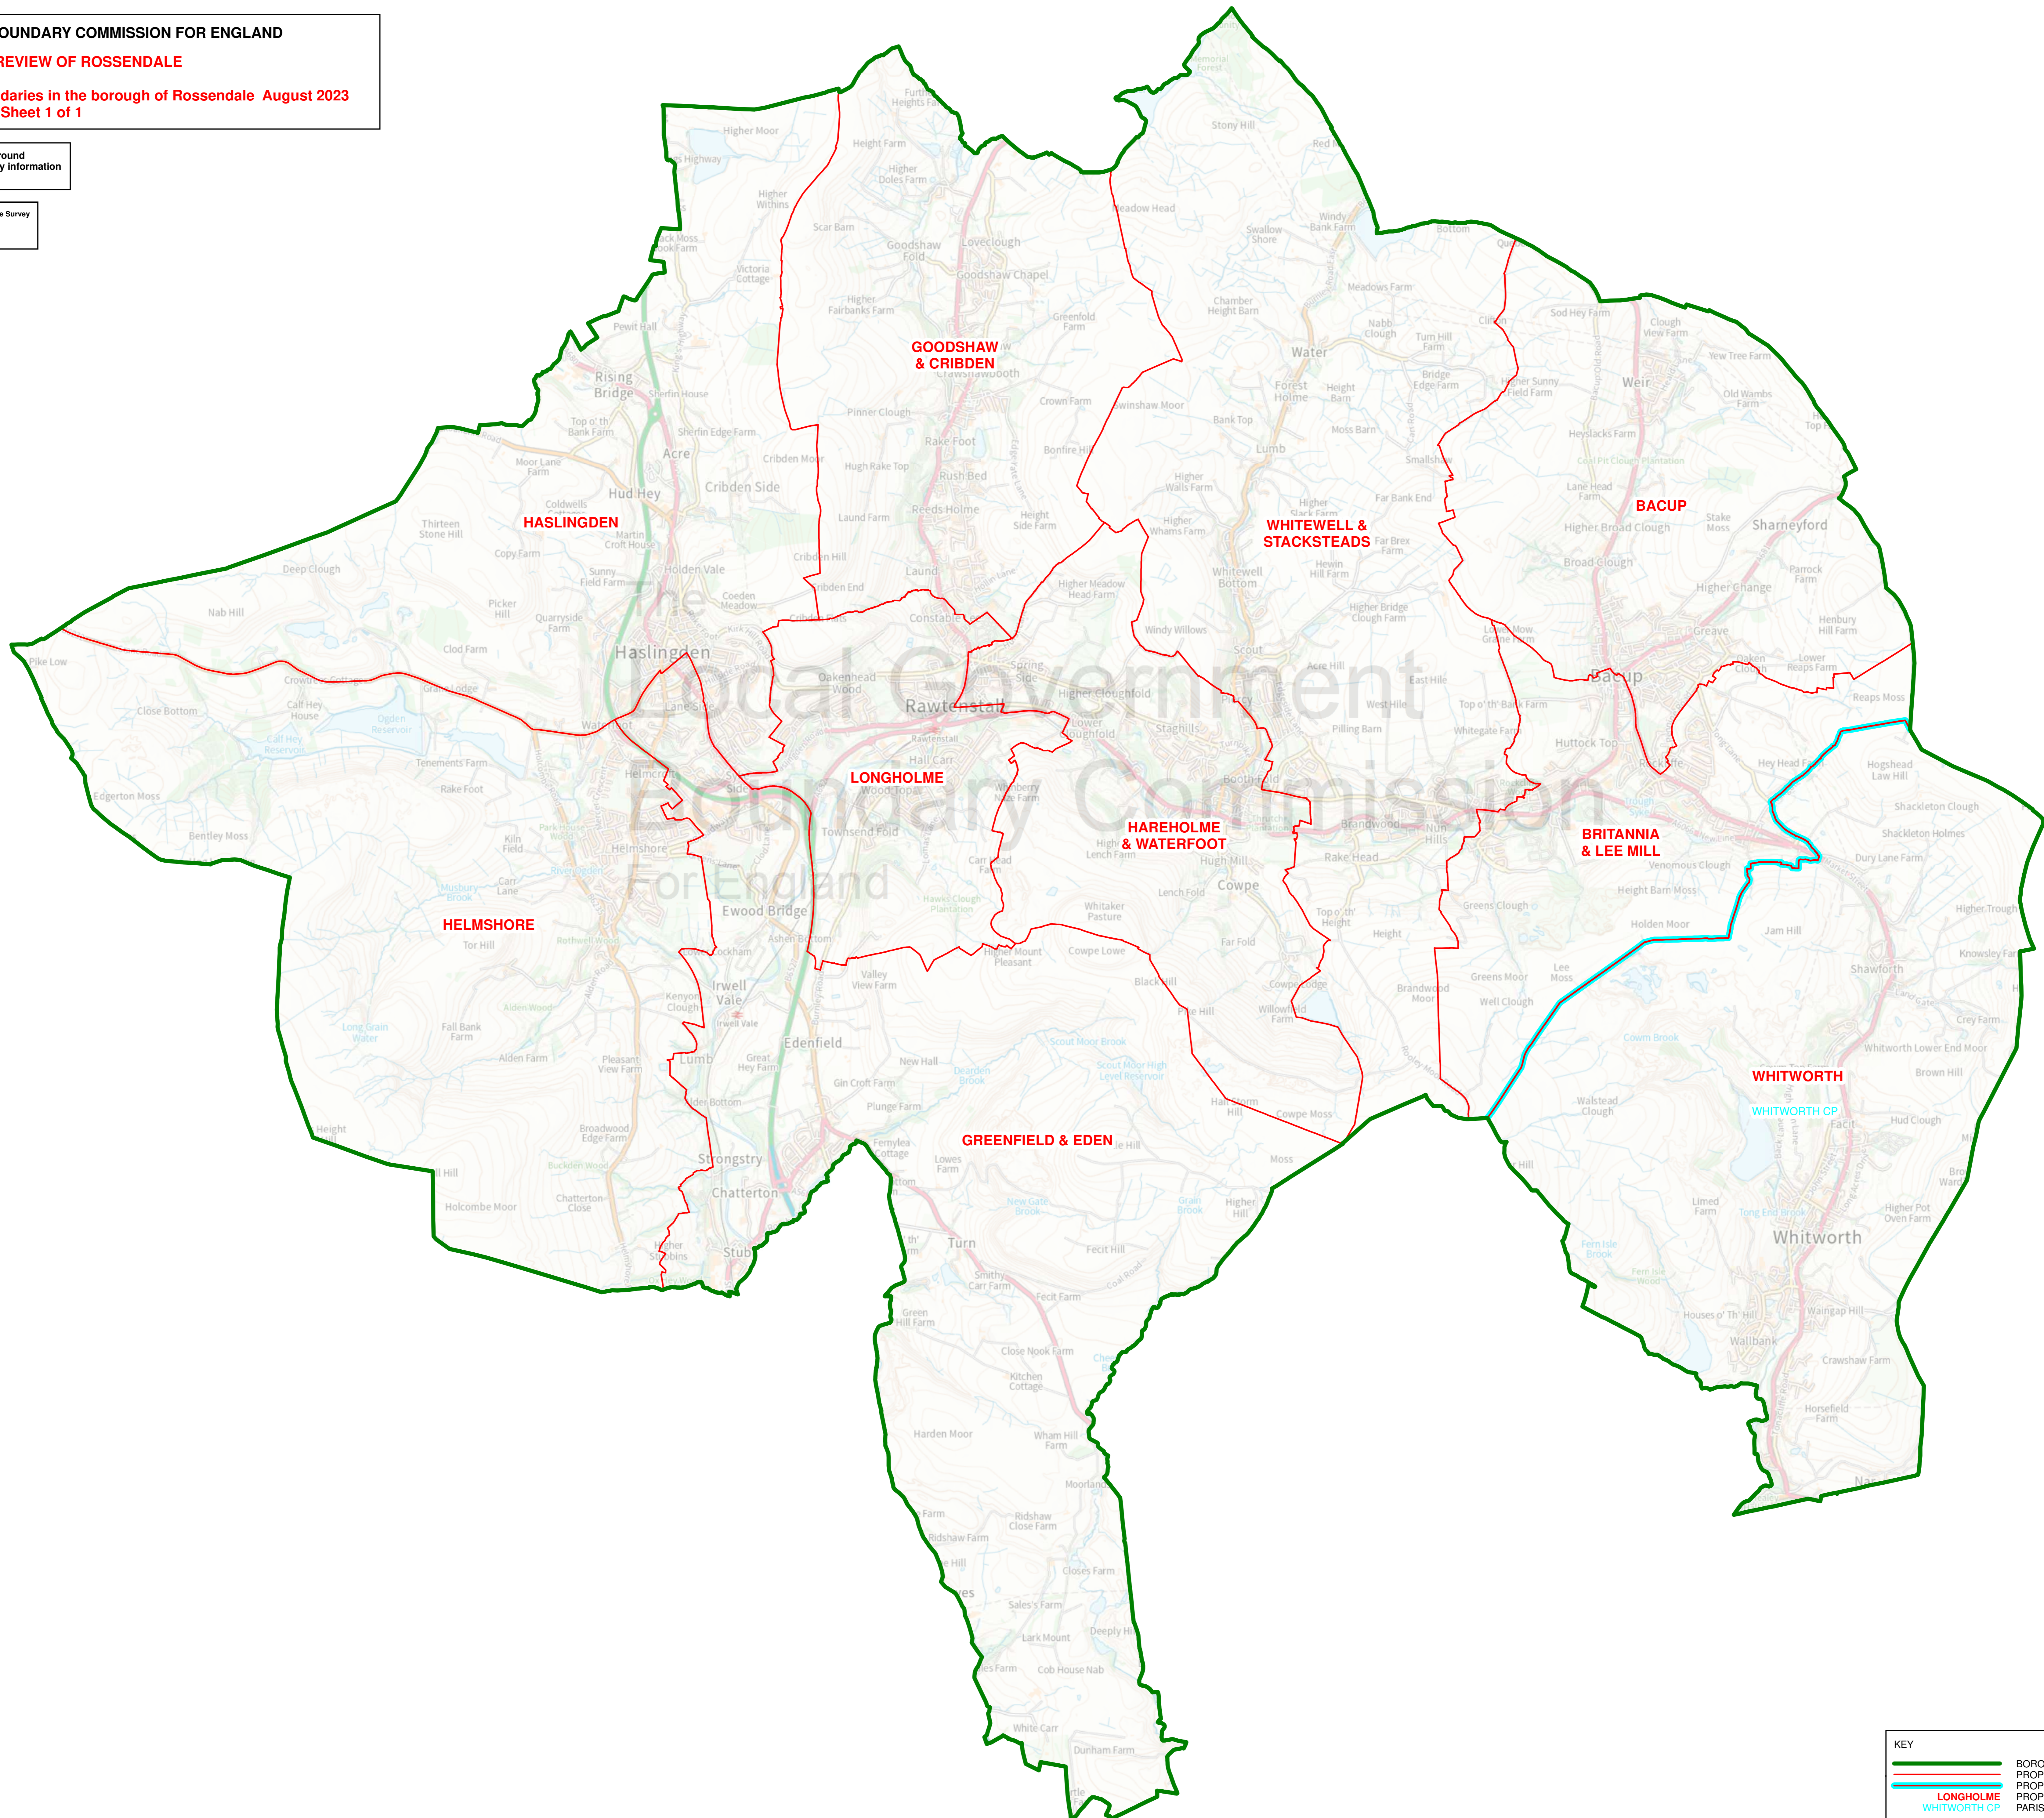

THE LOCAL GOVERNMENT BOUNDARY COMMISSION FOR ENGLAND

ELECTORAL REVIEW OF ROSSENDALE

Final recommendations for ward boundaries in the borough of Rosendale August 2023
Sheet 1 of 1

KEY	
	BOROUGH COUNCIL BOUNDARY
	PROPOSED WARD BOUNDARY
	PROPOSED WARD BOUNDARY COINCIDENT WITH PARISH BOUNDARY
	LONGHOLME
	WHITWORTH CP
	PROPOSED WARD NAME
	PARISH NAME