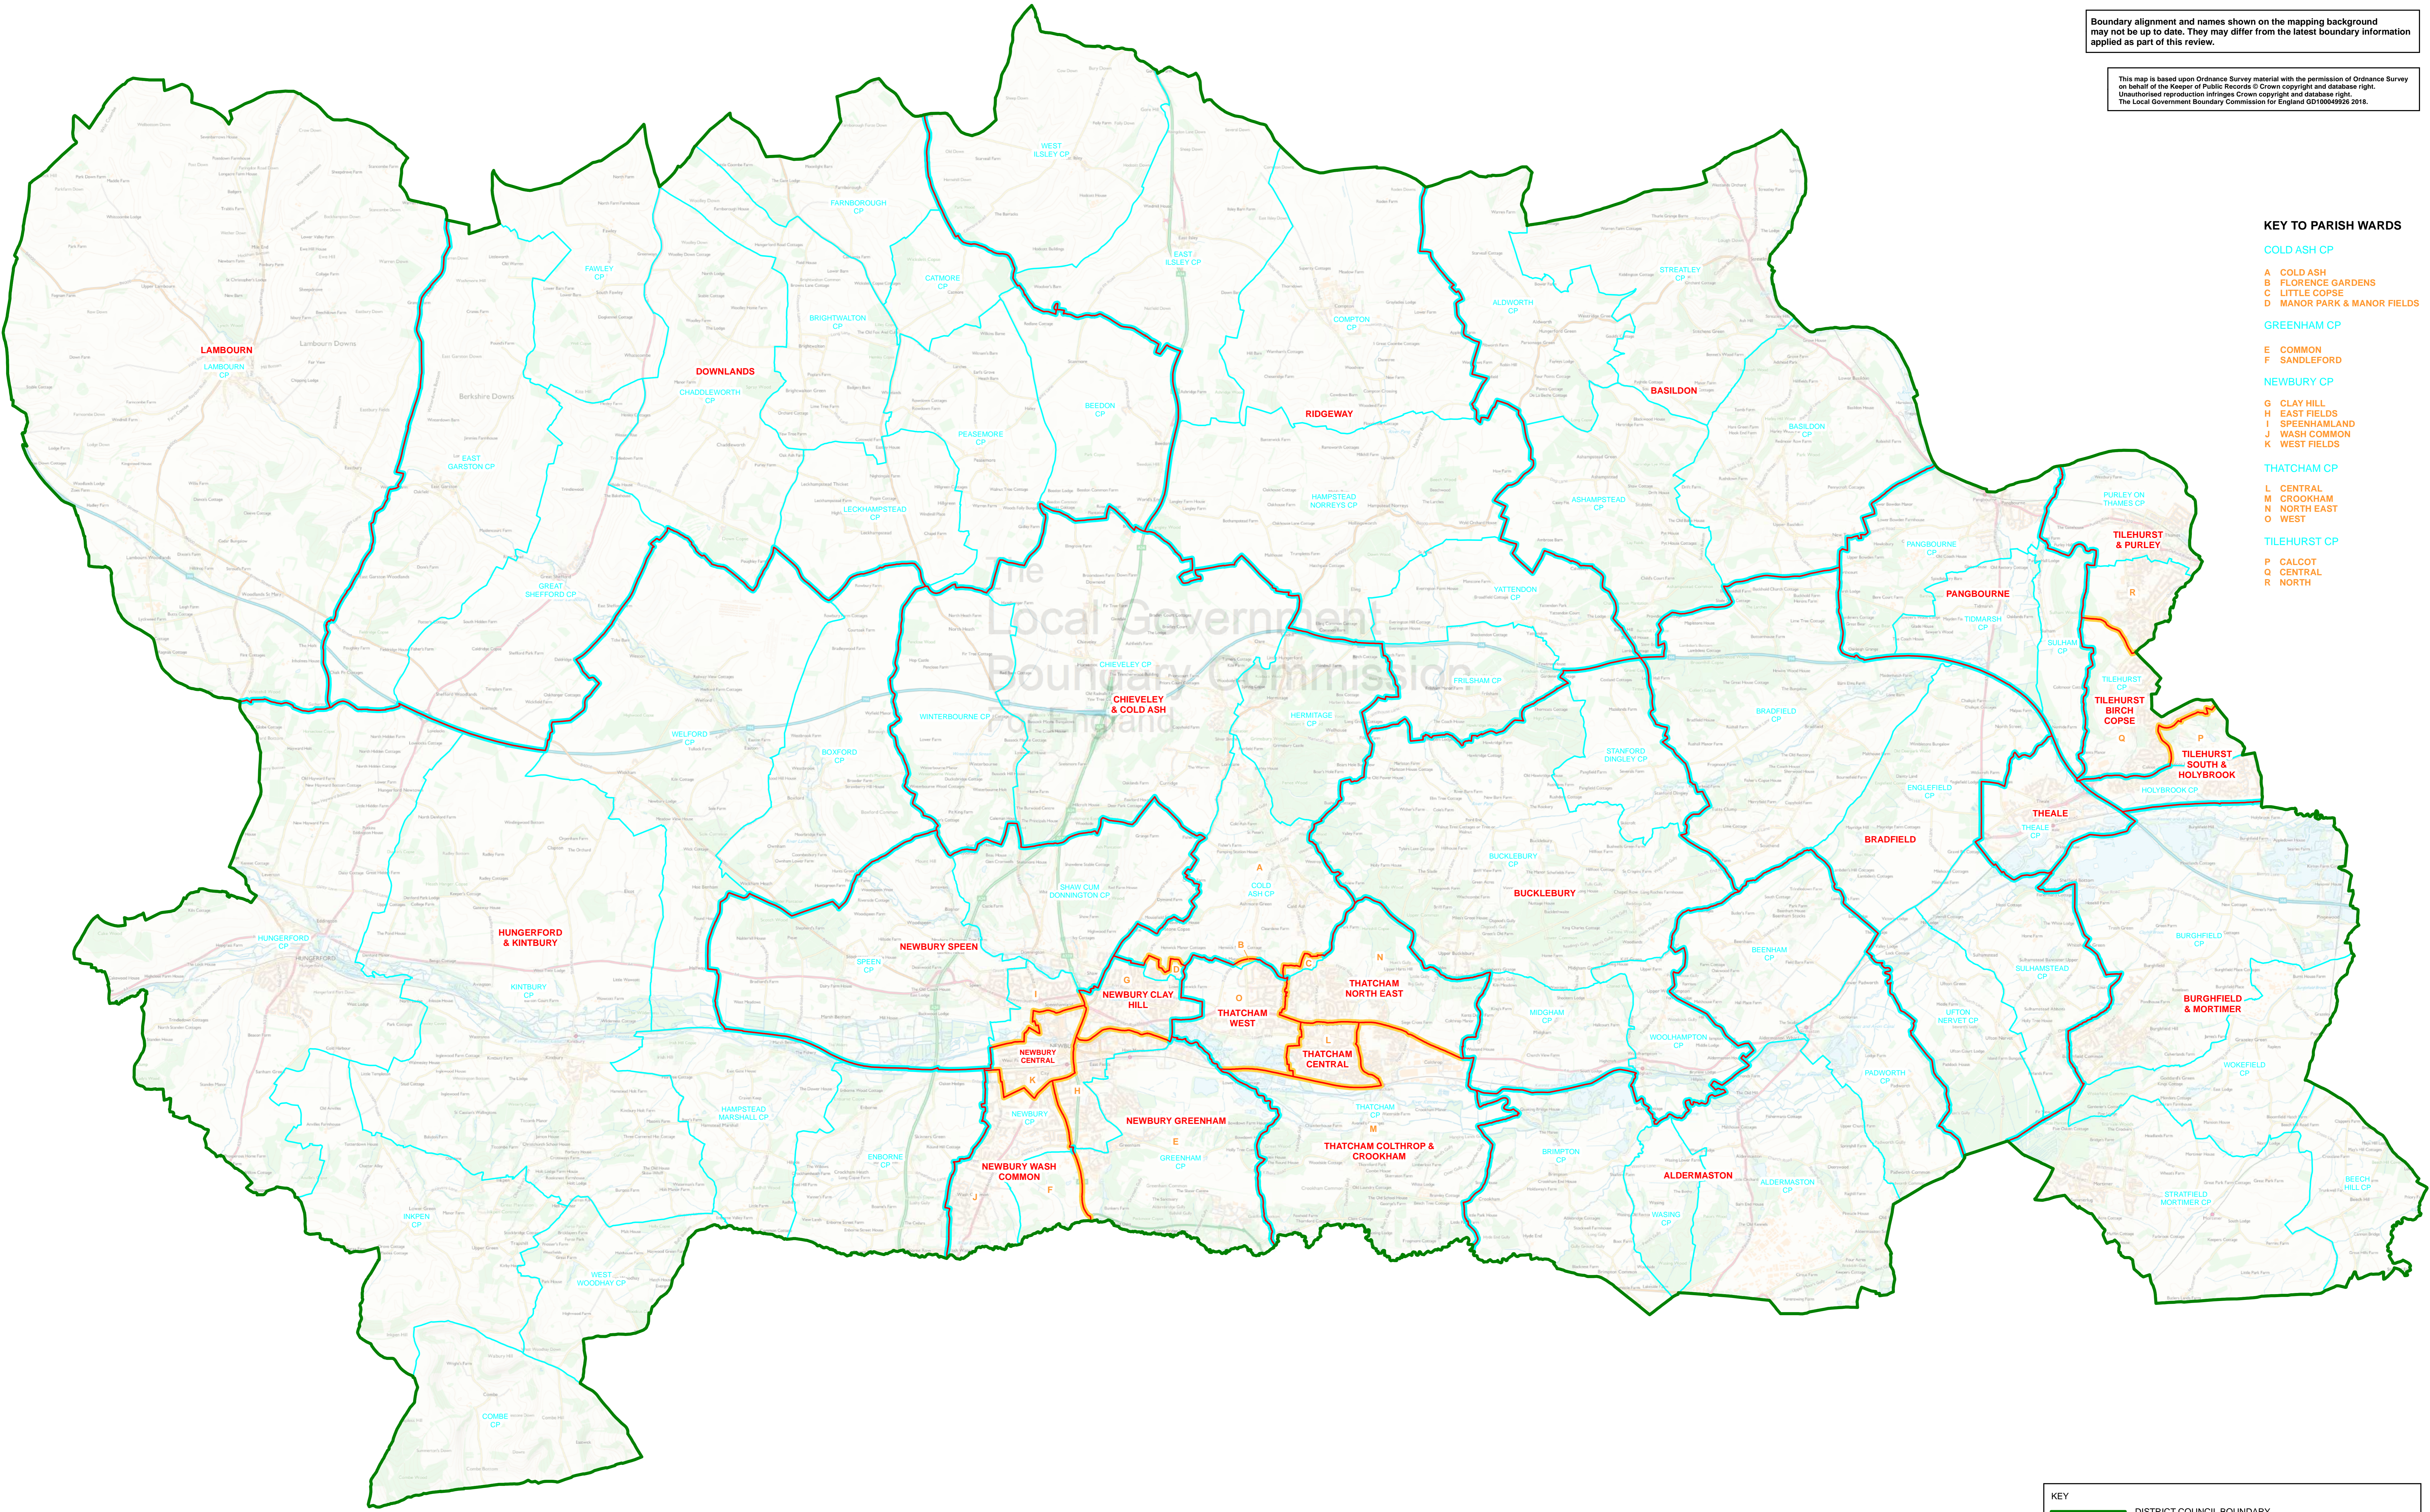

Map referred to in the West Berkshire (Electoral Changes) Order 2018
Sheet 1 of 1

KEY TO PARISH WARDS

- COLD ASH CP
- A COLD ASH
- B FLORENCE GARDENS
- C LITTLE COPSE
- D MANOR PARK & MANOR FIELDS
- GREENHAM CP
- E COMMON
- F SANDELFORD
- NEWBURY CP
- G CLAY HILL
- H EAST FIELDS
- I SPEENHAMLAND
- J WASH COMMON
- K WEST FIELDS
- THATCHAM CP
- L CENTRAL
- M CROOKHAM
- N NORTH EAST
- O WEST
- TILEHURST CP
- P CALCOT
- Q CENTRAL
- R NORTH

KEY

- DISTRICT COUNCIL BOUNDARY
- PARISH BOUNDARY
- WARD BOUNDARY COINCIDENT WITH PARISH BOUNDARY
- WARD BOUNDARY COINCIDENT WITH PARISH WARD BOUNDARY
- THEALE WARD NAME
- BOXFORD CP PARISH NAME