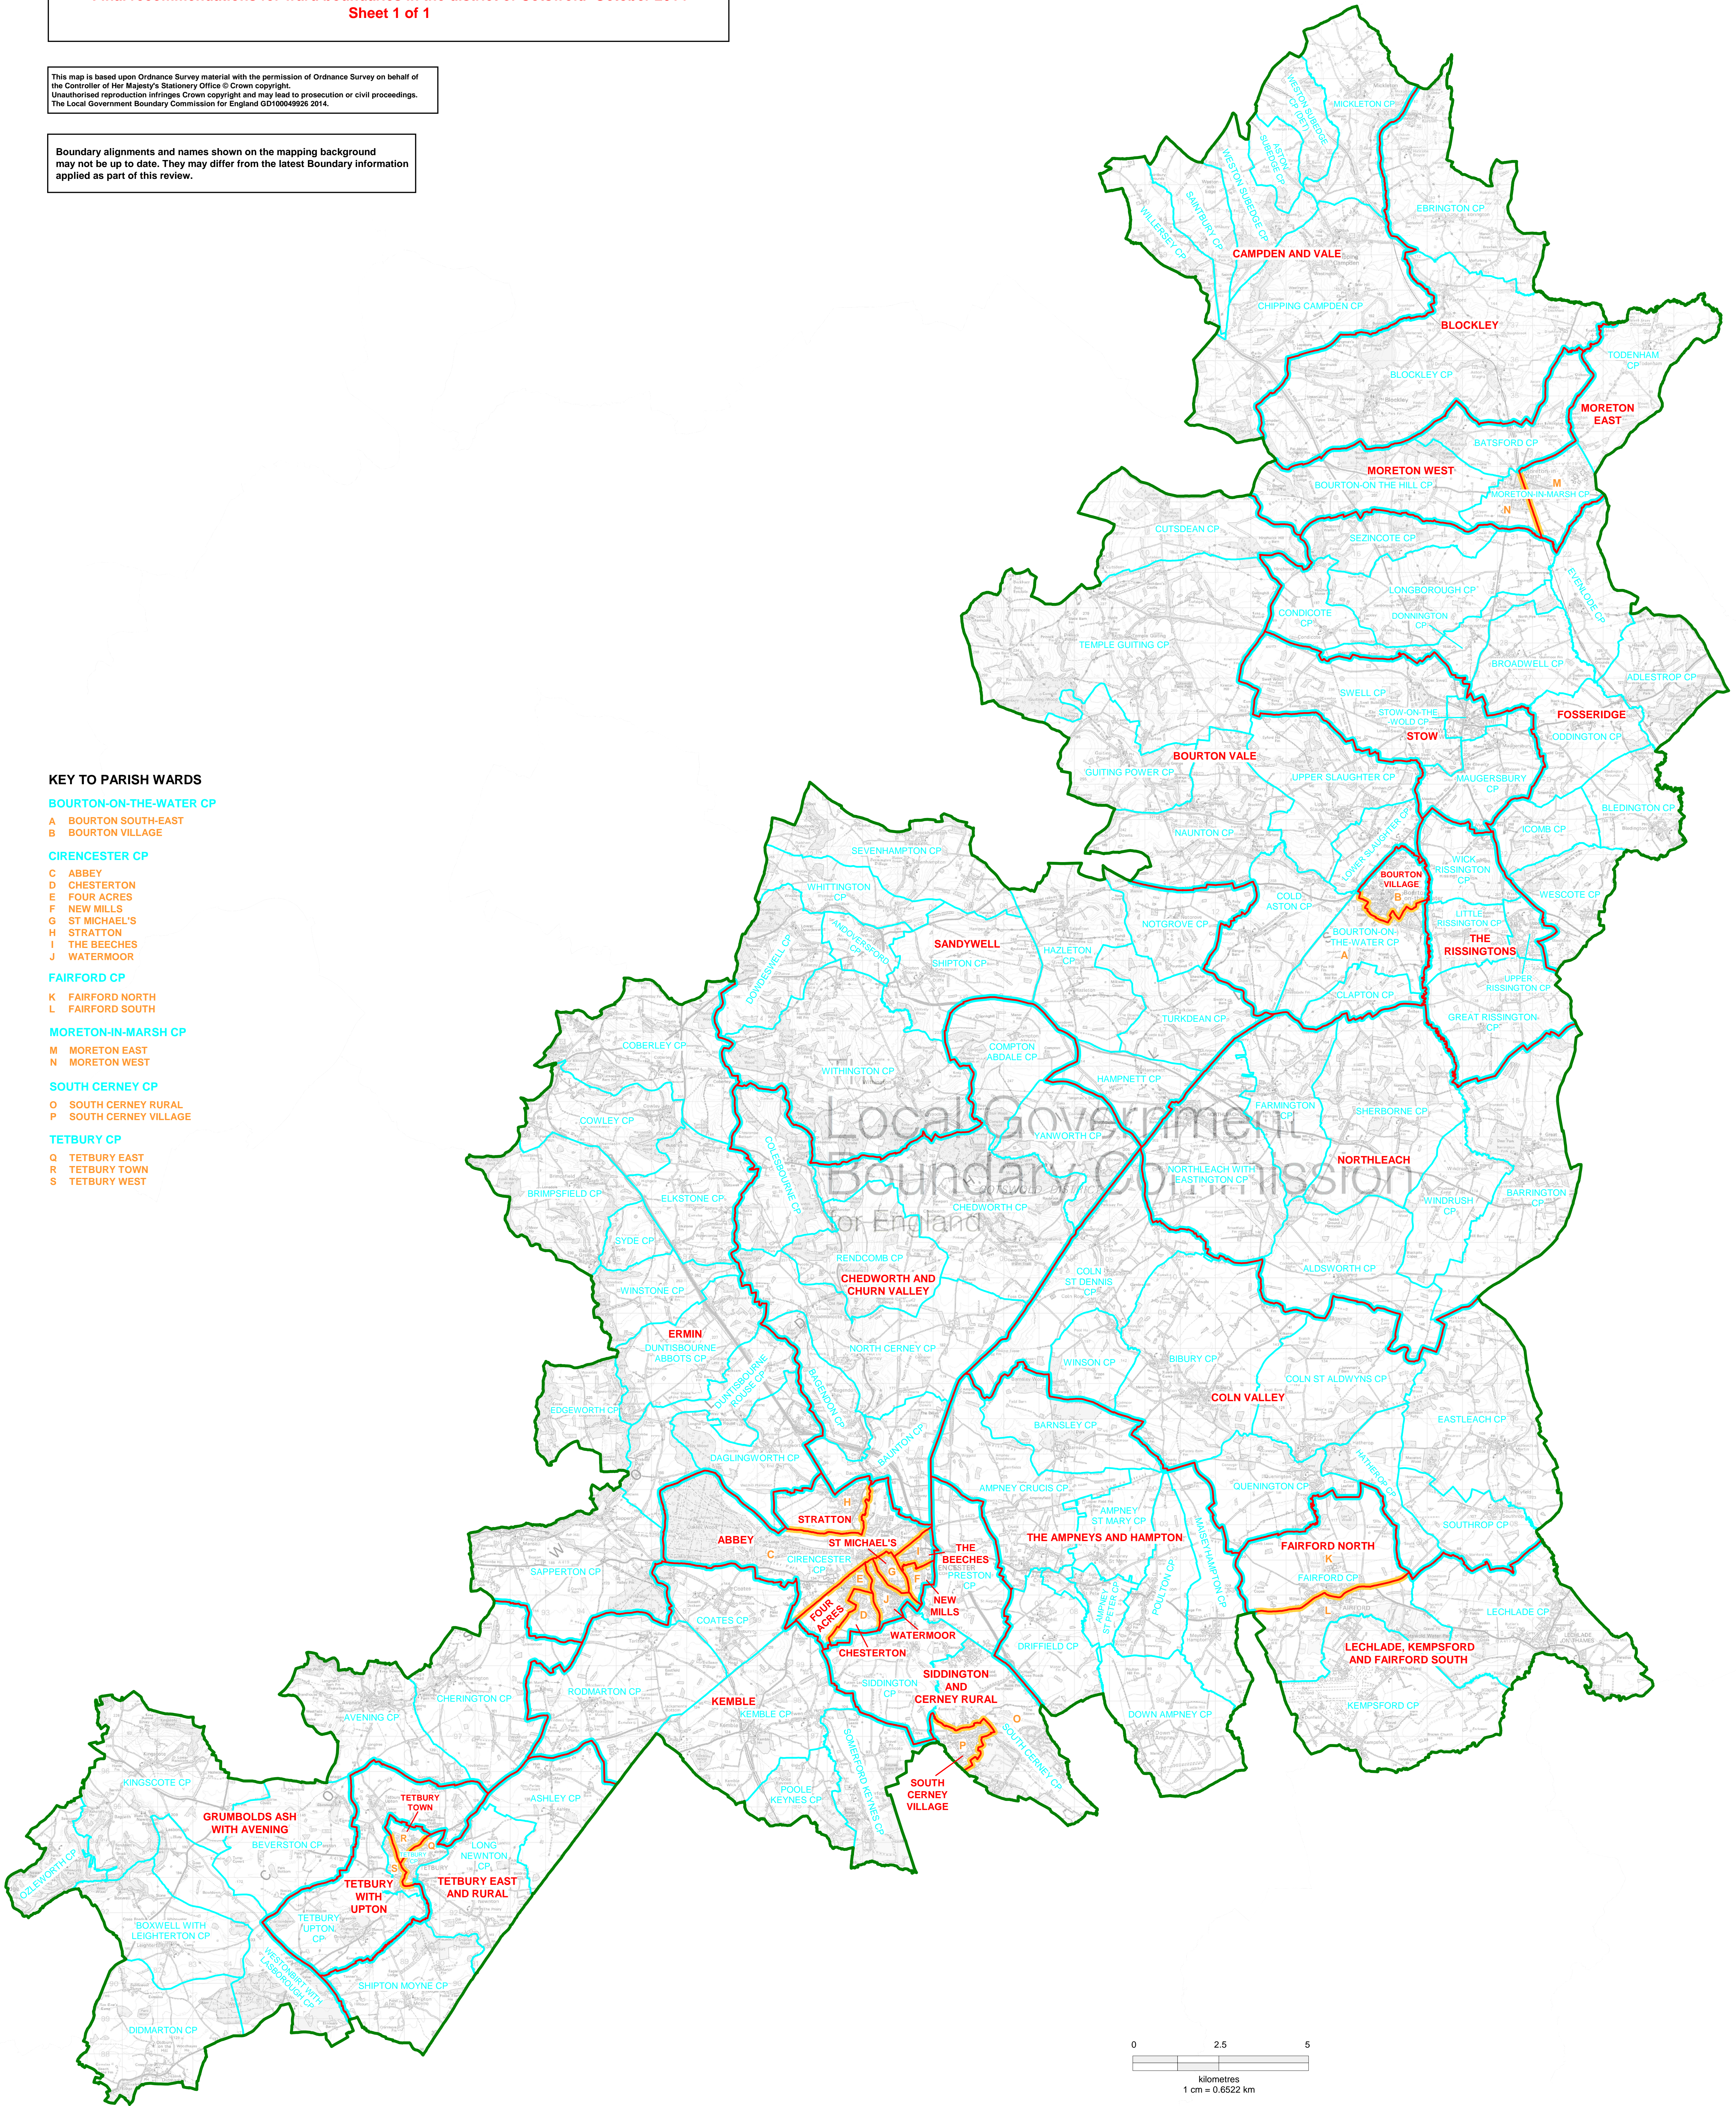

THE LOCAL GOVERNMENT BOUNDARY COMMISSION FOR ENGLAND
ELECTORAL REVIEW OF COTSWOLD
Final recommendations for ward boundaries in the district of Cotswold October 2014
Sheet 1 of 1

Boundary alignments and names shown on the mapping background may not be up to date. They may differ from the latest Boundary information applied as part of this review.

KEY TO PARISH WARDS

- **BOURTON-ON-THE-WATER CP**
- A BOURTON SOUTH-EAST
- B BOURTON VILLAGE
- **CIRENCESTER CP**
- C ABBEY
- D CHESTERTON
- E FOUR ACRES
- F NEW MILLS
- G ST MICHAEL'S
- H STRATTON
- I THE BEECHES
- J WATERMOOR
- **FAIRFORD CP**
- K FAIRFORD NORTH
- L FAIRFORD SOUTH
- **MORETON-IN-MARSH CP**
- M MORETON EAST
- N MORETON WEST
- **SOUTH CERNEY CP**
- O SOUTH CERNEY RURAL
- P SOUTH CERNEY VILLAGE
- **TETBURY CP**
- Q TETBURY EAST
- R TETBURY TOWN
- S TETBURY WEST

KEY	
	DISTRICT COUNCIL BOUNDARY
	PROPOSED WARD BOUNDARY
	PARISH BOUNDARY
	PROPOSED WARD BOUNDARY COINCIDENT WITH PARISH BOUNDARY
	PROPOSED WARD BOUNDARY COINCIDENT WITH PROPOSED PARISH WARD BOUNDARY
	COLN VALLEY
	KINGSCOTE CP
	PARISH NAME

- CIRENCESTER
- COATES
- COBERLEY
- COLESBOURNE
- COWLEY
- ELKSTONE
- FAIRFORD
- KEMPSFORD
- POOLE KEYNES
- PRESTON
- RODMARTON
- SIDDINGTON
- SOMERFORD KEYNES
- TETBURY
- TETBURY UPTON