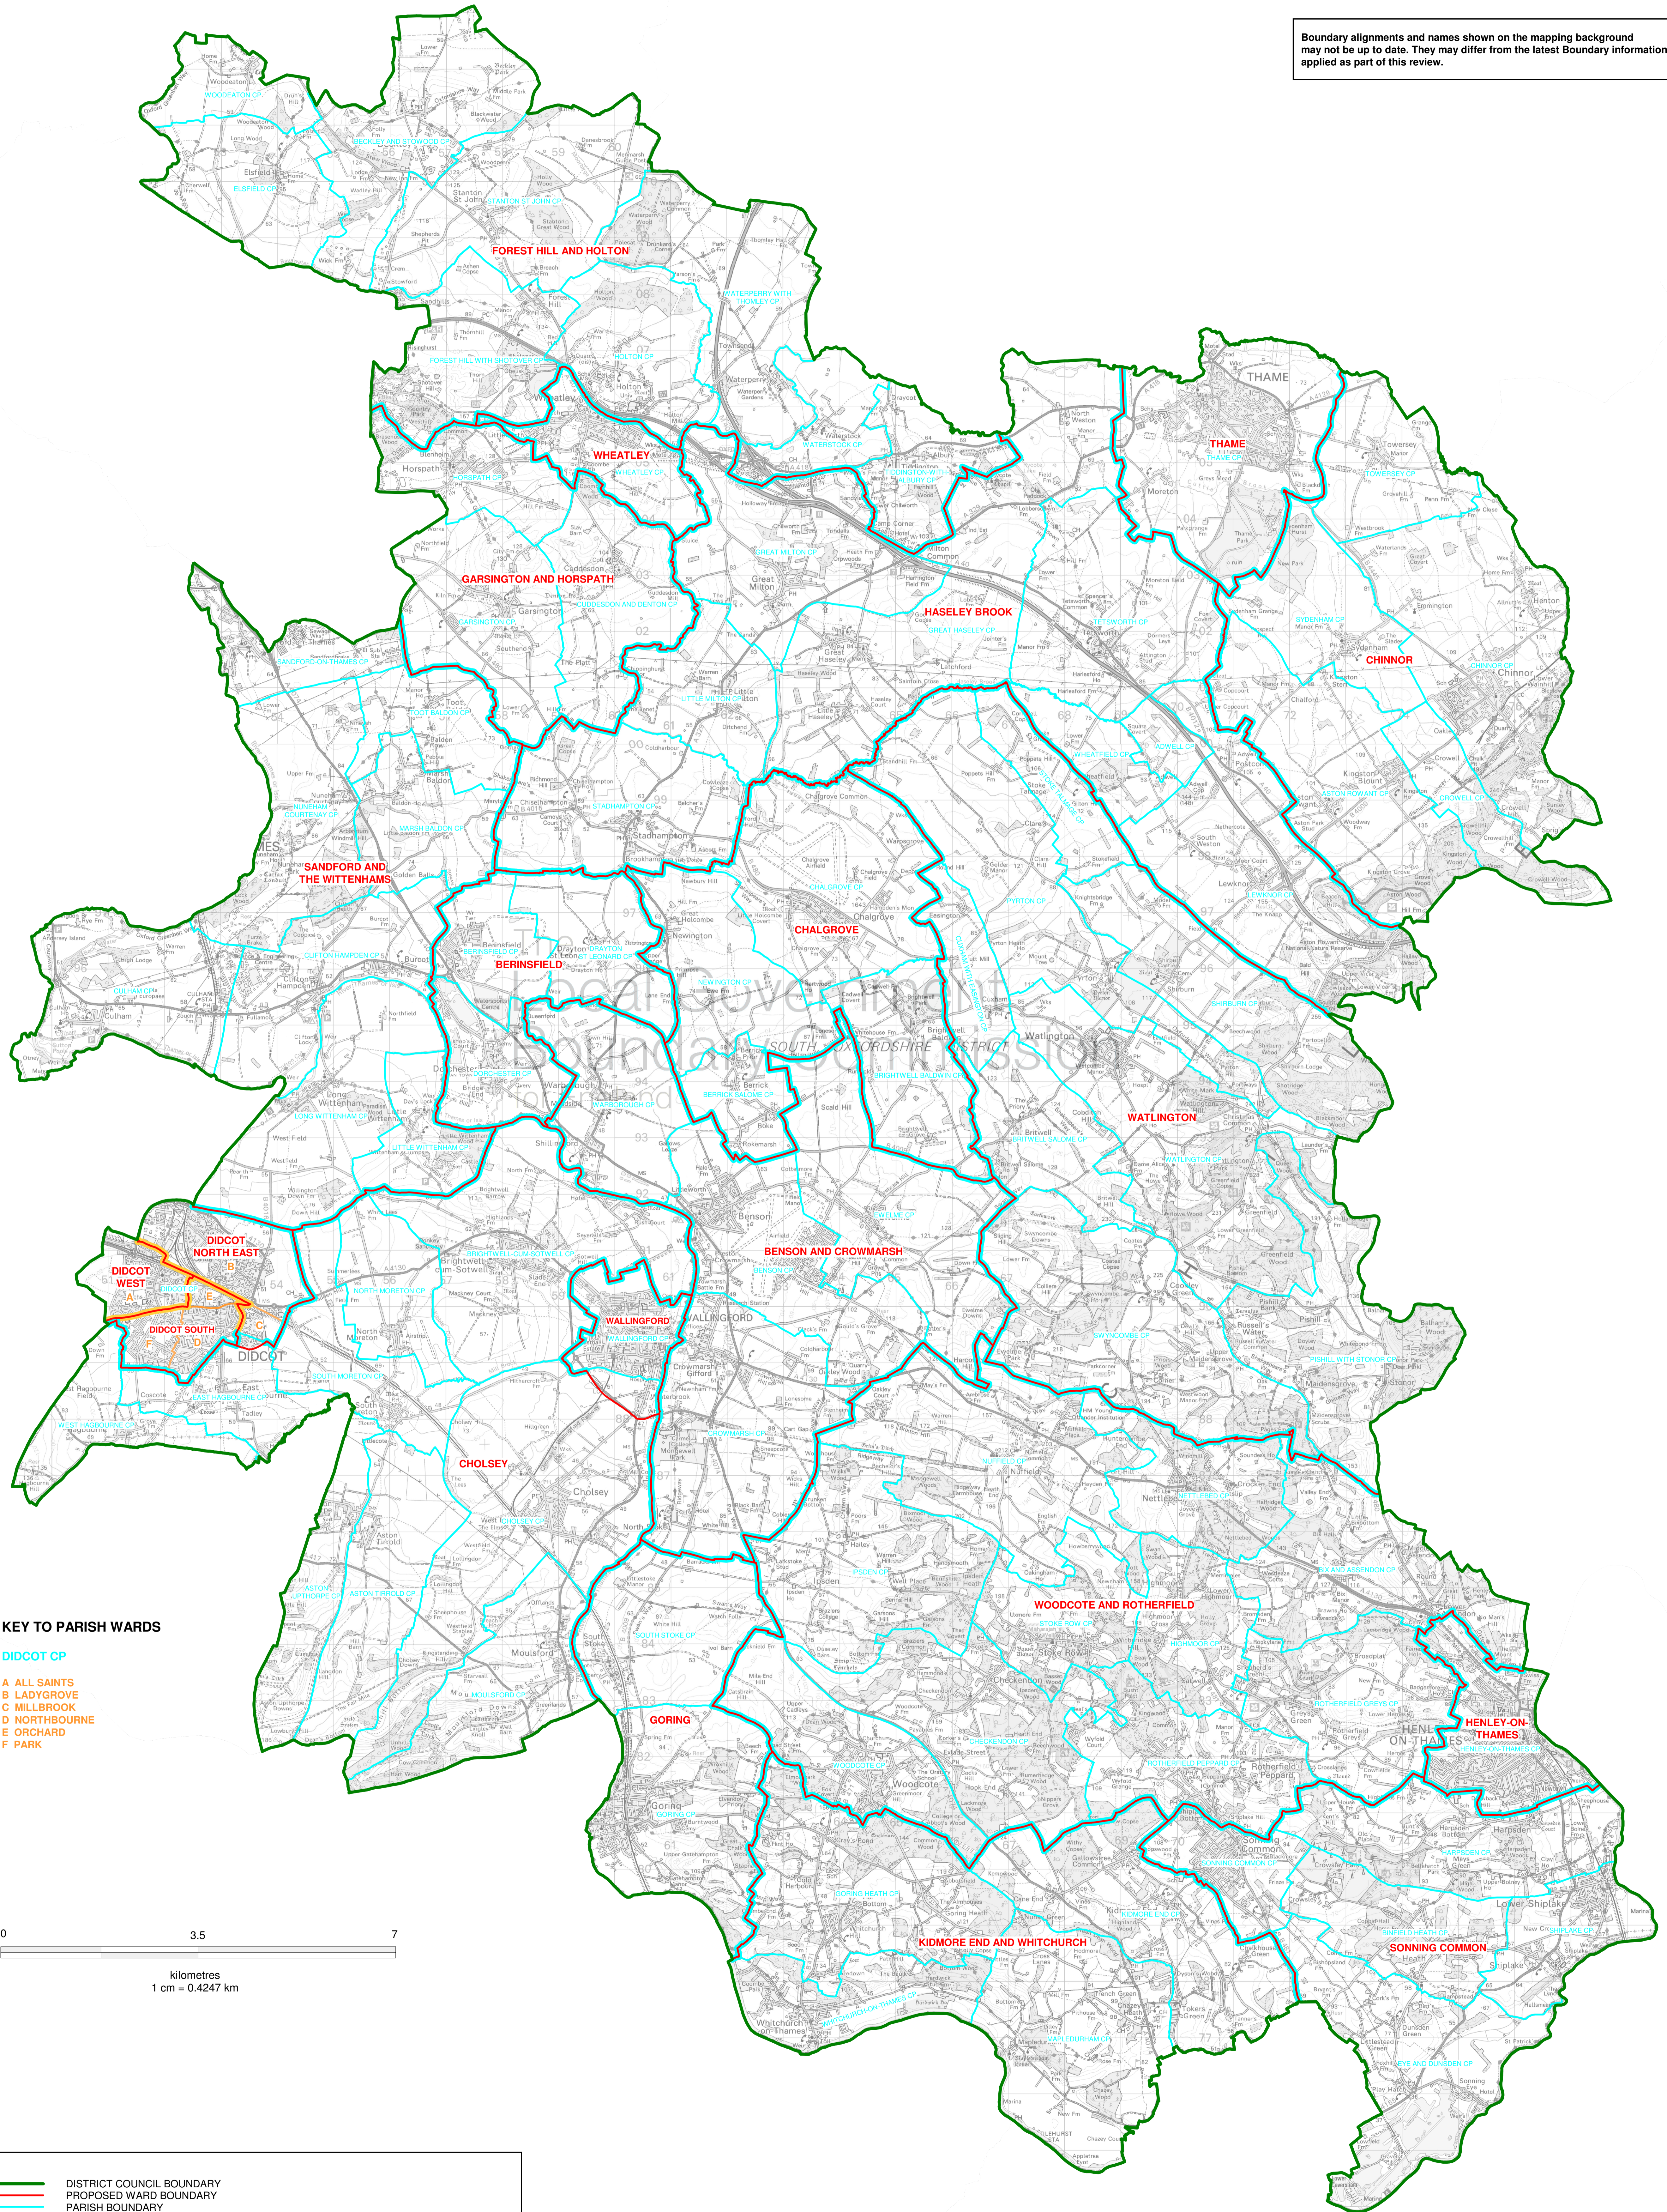

THE LOCAL GOVERNMENT BOUNDARY COMMISSION FOR ENGLAND
ELECTORAL REVIEW OF SOUTH OXFORDSHIRE
Final recommendations for ward boundaries in the district of South Oxfordshire March 2013
Sheet 1 of 1

Boundary alignments and names shown on the mapping background may not be up to date. They may differ from the latest Boundary information applied as part of this review.

KEY TO PARISH WARDS

DIDCOT CP

- A ALL SAINTS
- B LADYGROVE
- C MILLBROOK
- D NORTHBOURNE
- E ORCHARD
- F PARK

KEY	
	DISTRICT COUNCIL BOUNDARY
	PROPOSED WARD BOUNDARY
	PARISH BOUNDARY
	PROPOSED PARISH WARD BOUNDARY
	PROPOSED WARD BOUNDARY COINCIDENT WITH PARISH BOUNDARY
	PROPOSED WARD BOUNDARY COINCIDENT WITH PROPOSED PARISH WARD BOUNDARY
	THAME
	THAME CP
	PARISH NAME