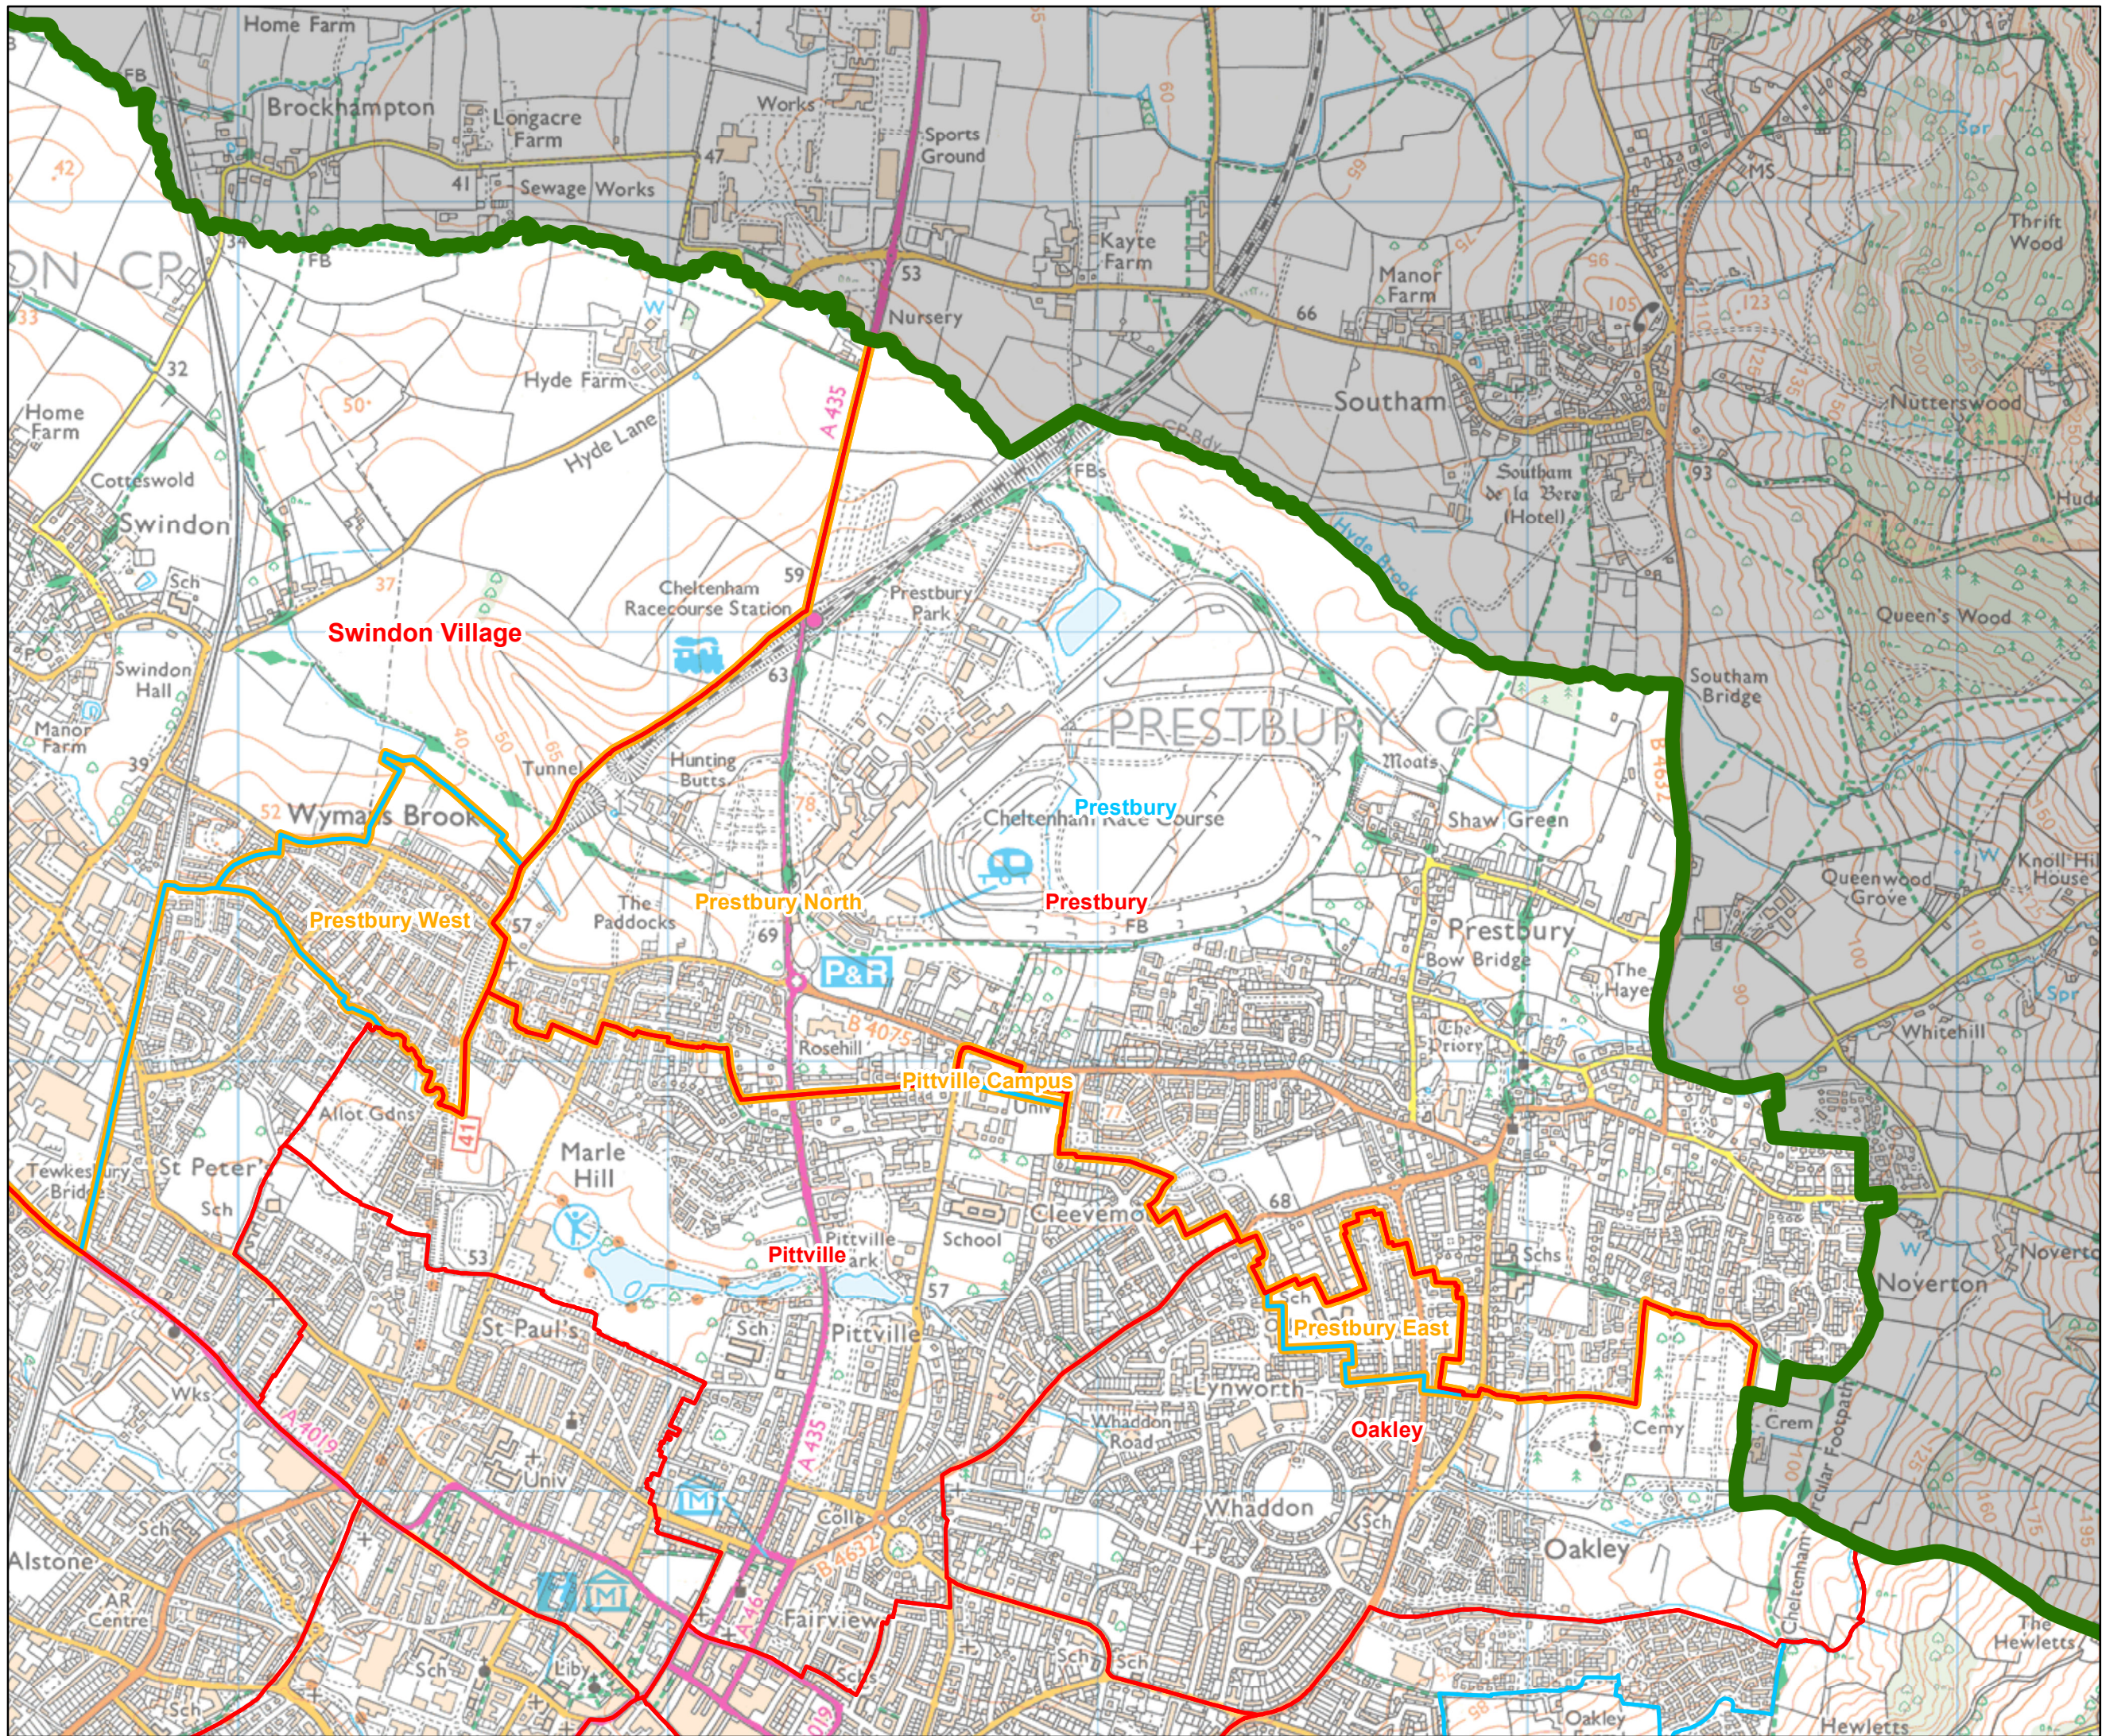

Parish Warding Arrangements for Prestbury

-  District
-  Final Recommendations
-  Parish
-  Parish Ward

0 0.15 0.3 0.6
Kilometers