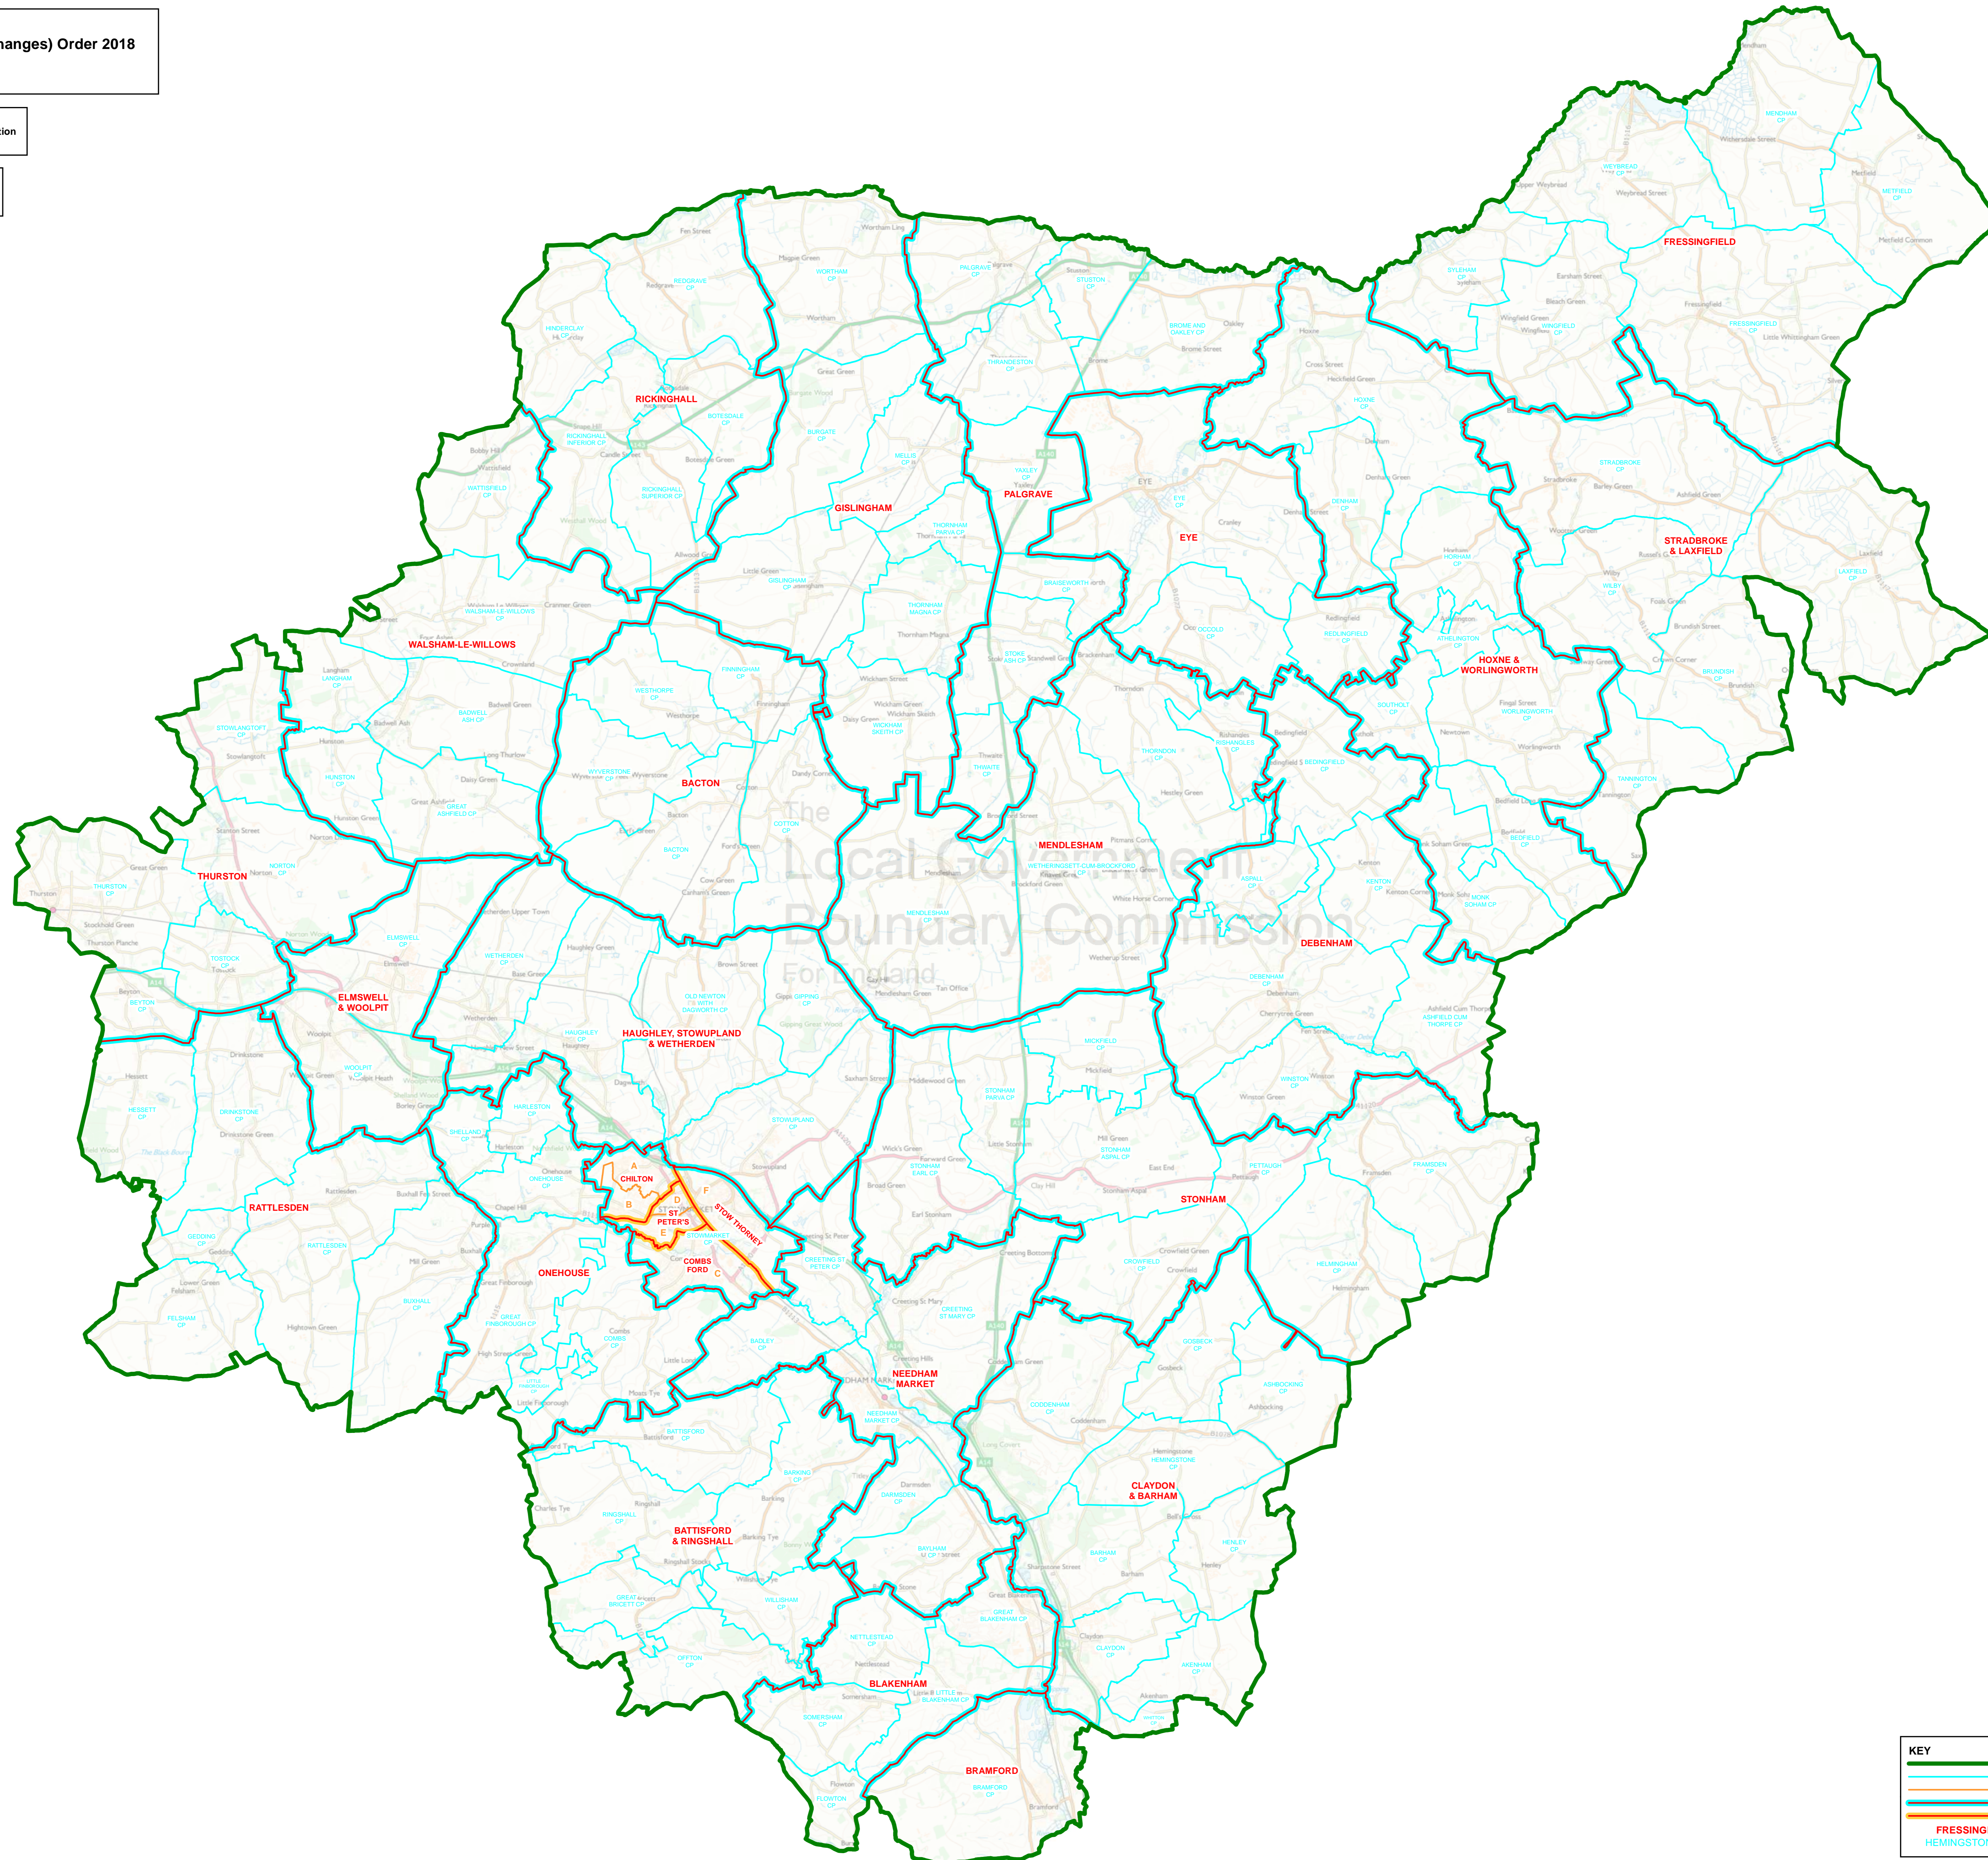

Map referred to in the Mid Suffolk (Electoral Changes) Order 2018
Sheet 1 of 1

KEY TO PARISH WARDS

STOWMARKET CP

- A CHILTON NORTH
- B CHILTON SOUTH
- C COMBS FORD
- D ST PETER'S NORTH
- E ST PETER'S SOUTH
- F STOW THORNEY

KEY	
	DISTRICT COUNCIL BOUNDARY
	PARISH BOUNDARY
	PARISH WARD BOUNDARY
	WARD BOUNDARY COINCIDENT WITH PARISH BOUNDARY
	WARD BOUNDARY COINCIDENT WITH PARISH WARD BOUNDARY
	FRESSINGFIELD WARD NAME
	HEMINGSTONE CP PARISH NAME