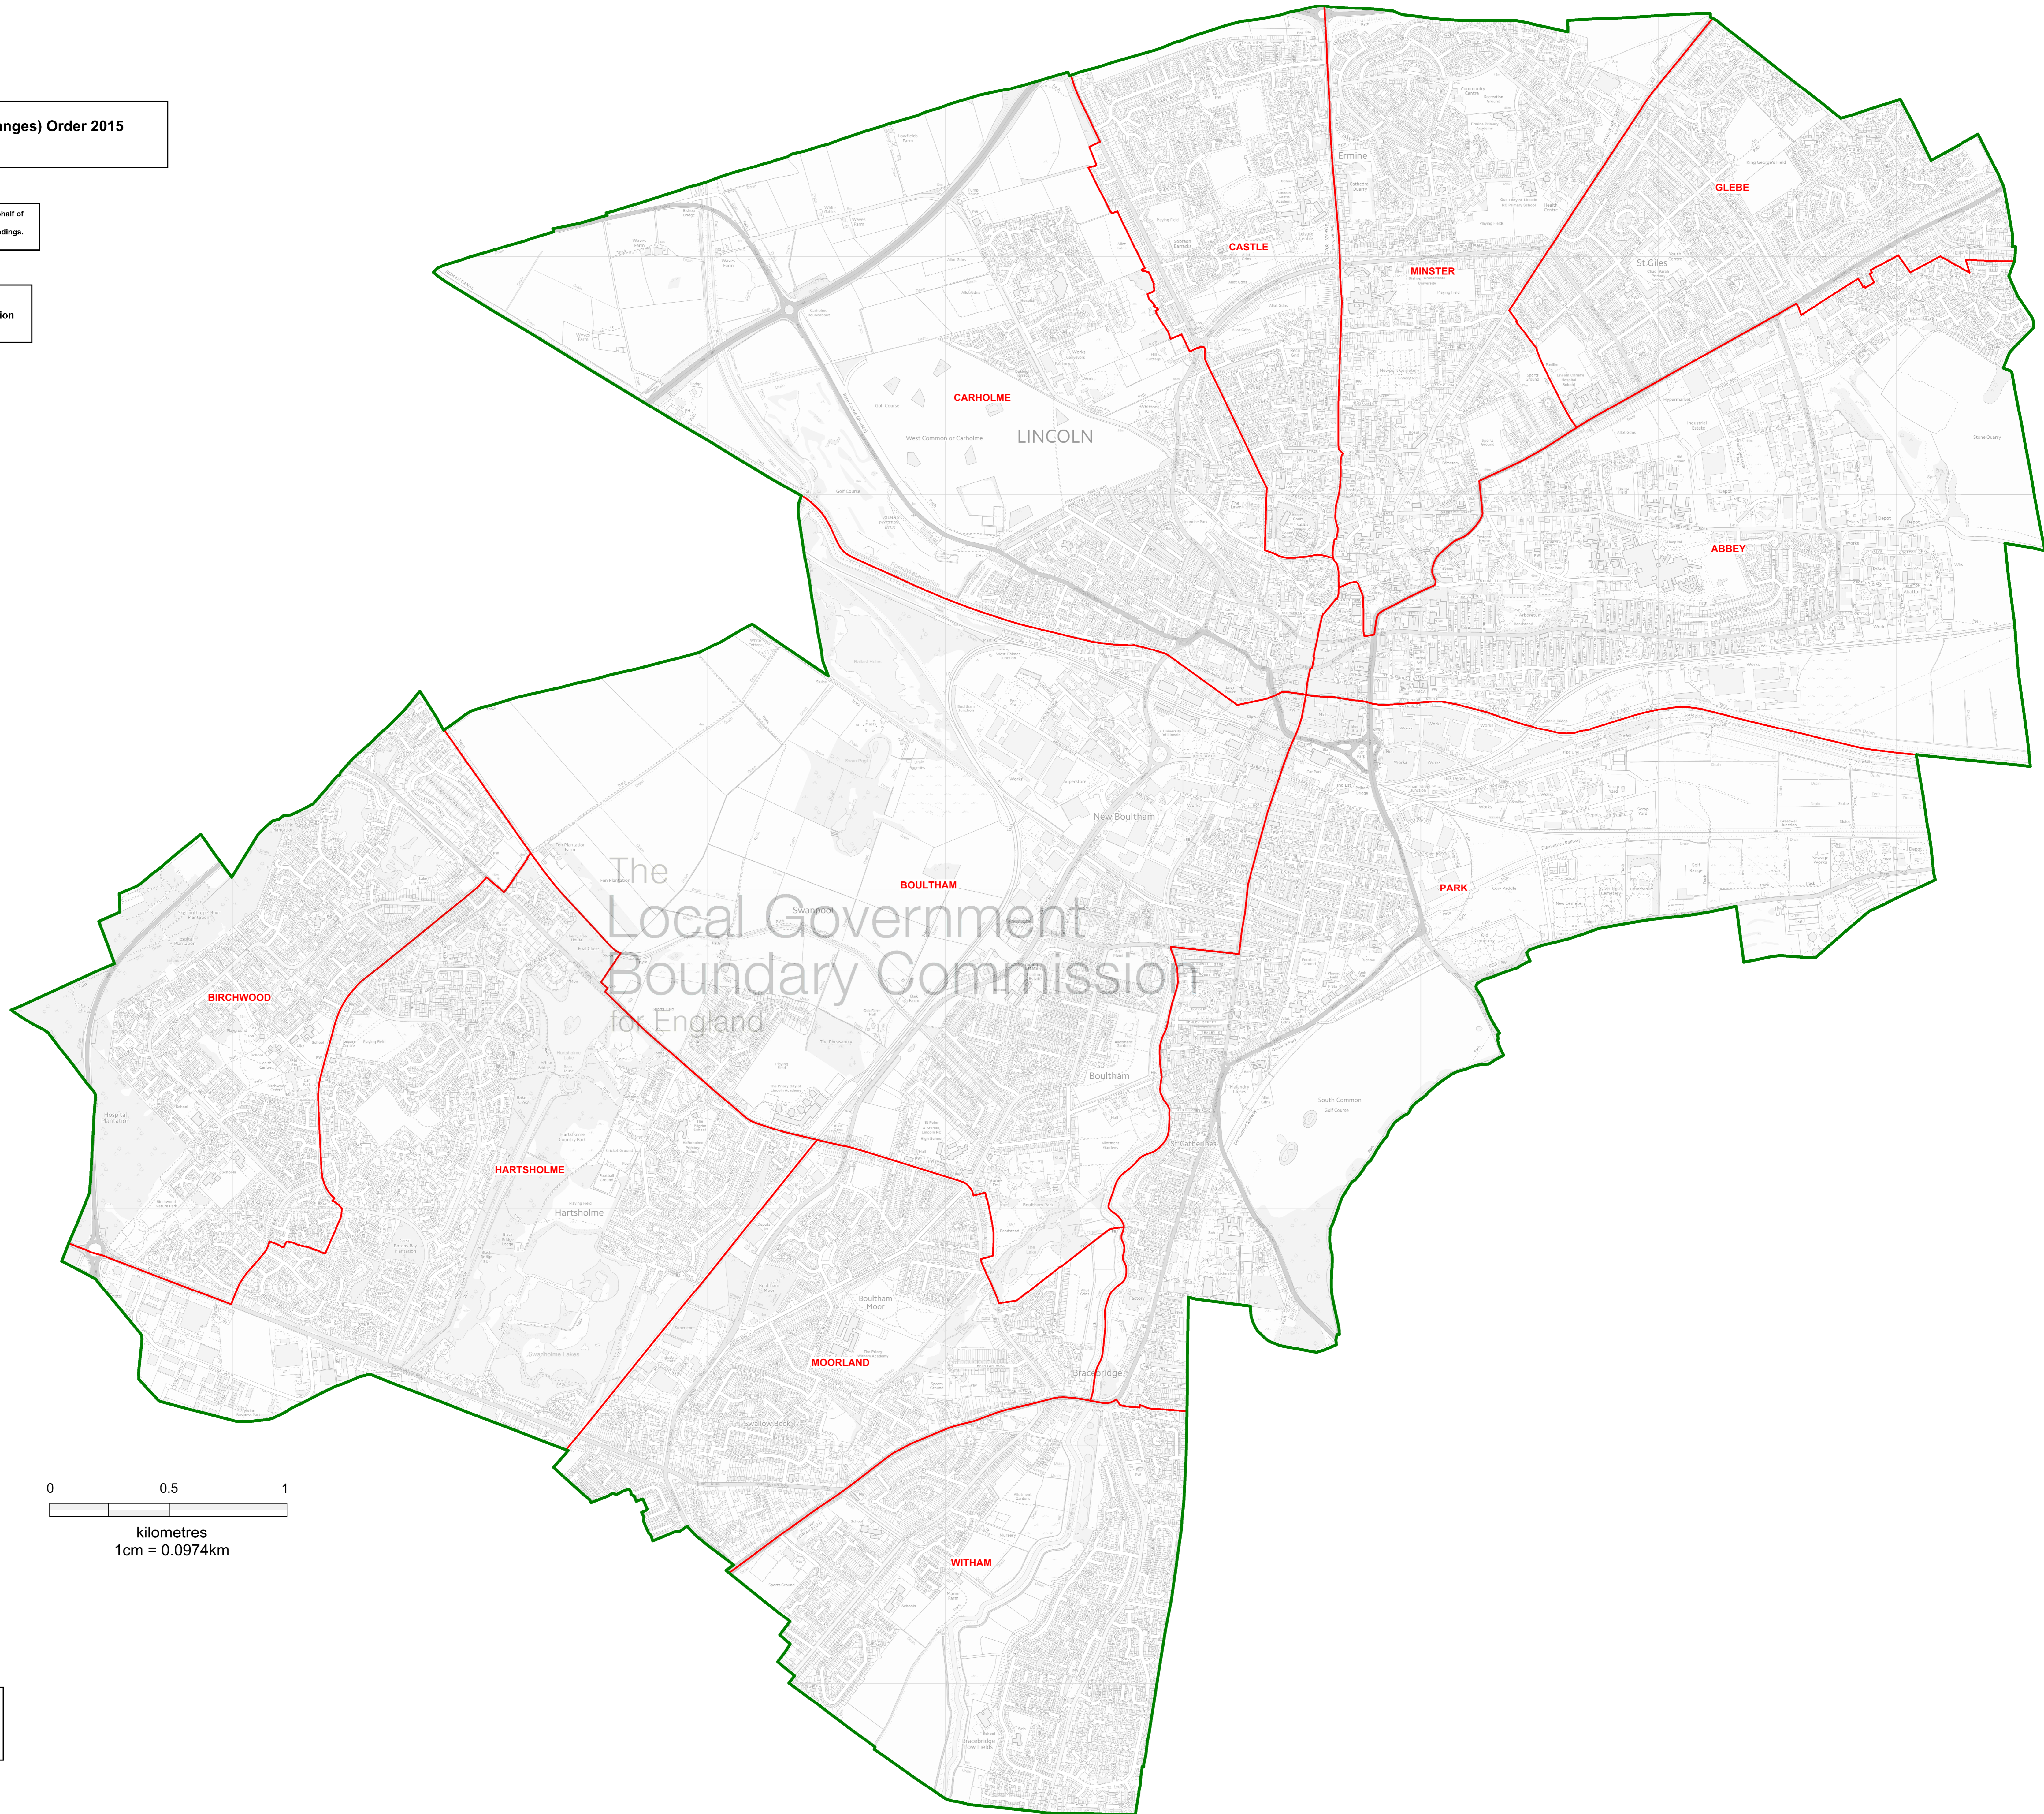

Map referred to in the Lincoln (Electoral Changes) Order 2015
Sheet 1 of 1

Boundary alignments and names shown on the mapping background may not be up to date. They may differ from the latest Boundary information applied as part of this review.

KEY	
	CITY COUNCIL BOUNDARY
	WARD BOUNDARY
	WARD NAME