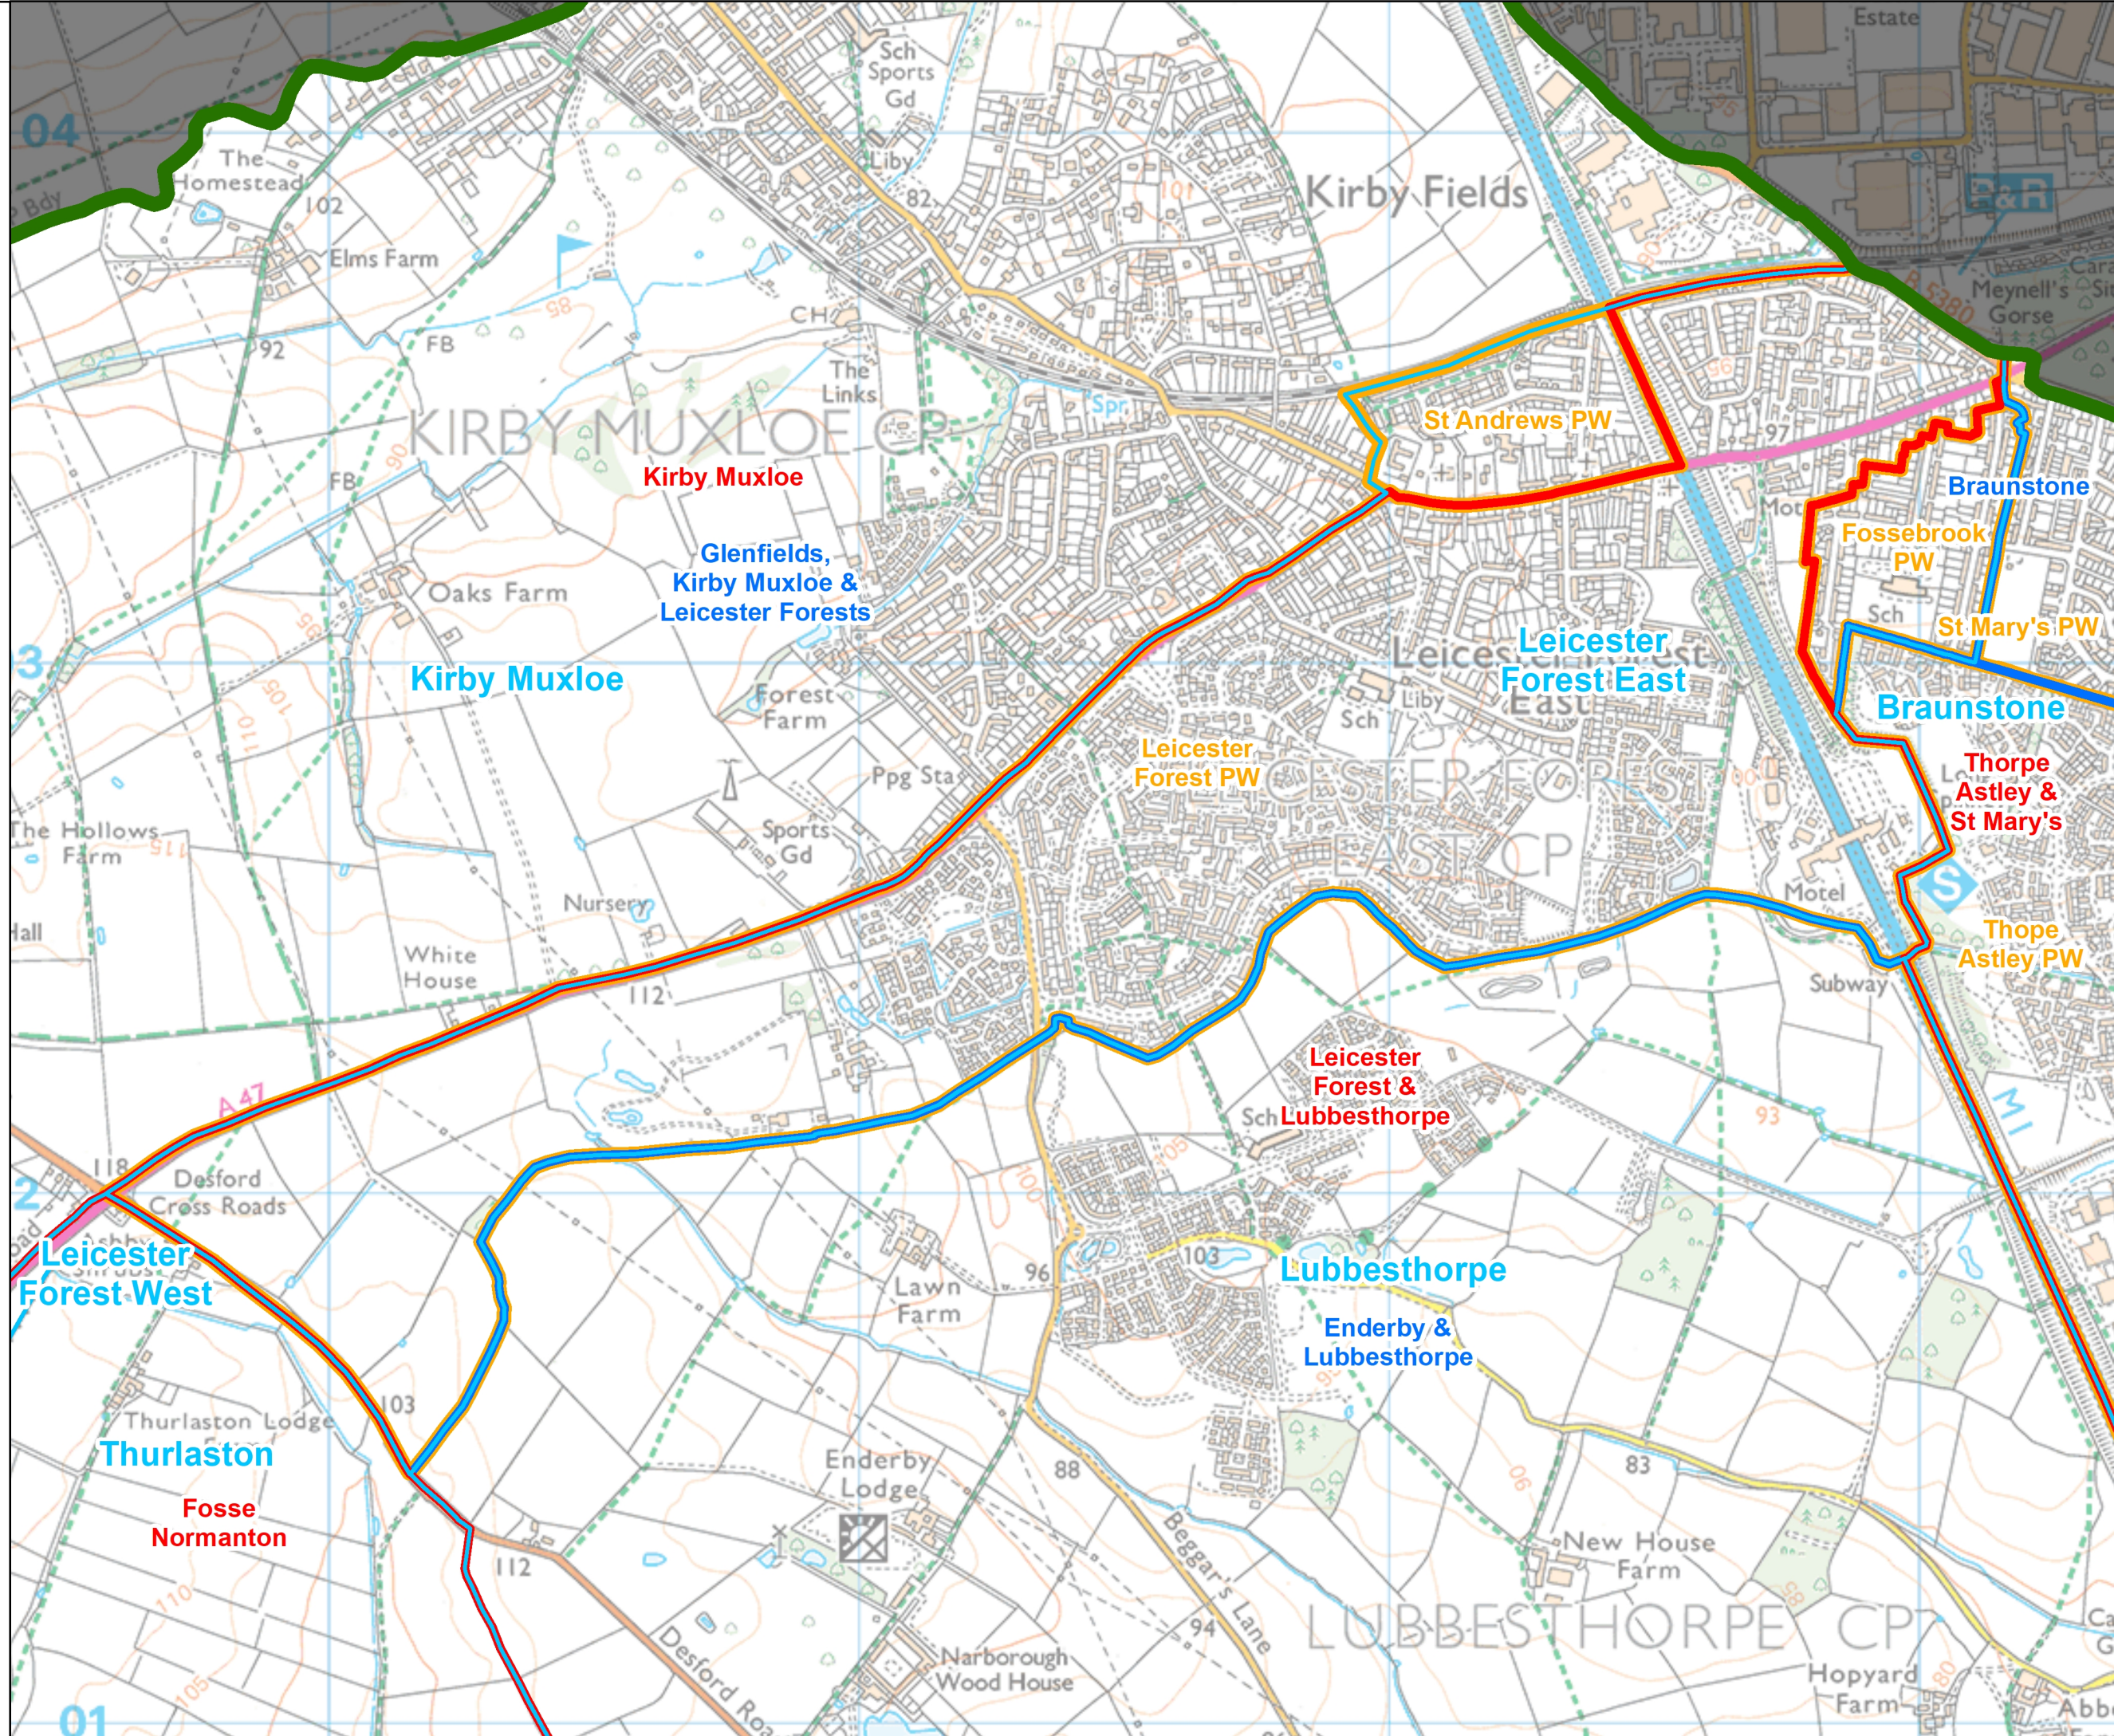

Parish Warding Arrangements for Leicester Forest East parish

- District
- Parish
- Blaby Final Recomme...
- Division
- Parish Ward

0 0.05 0.1 0.2
Kilometers