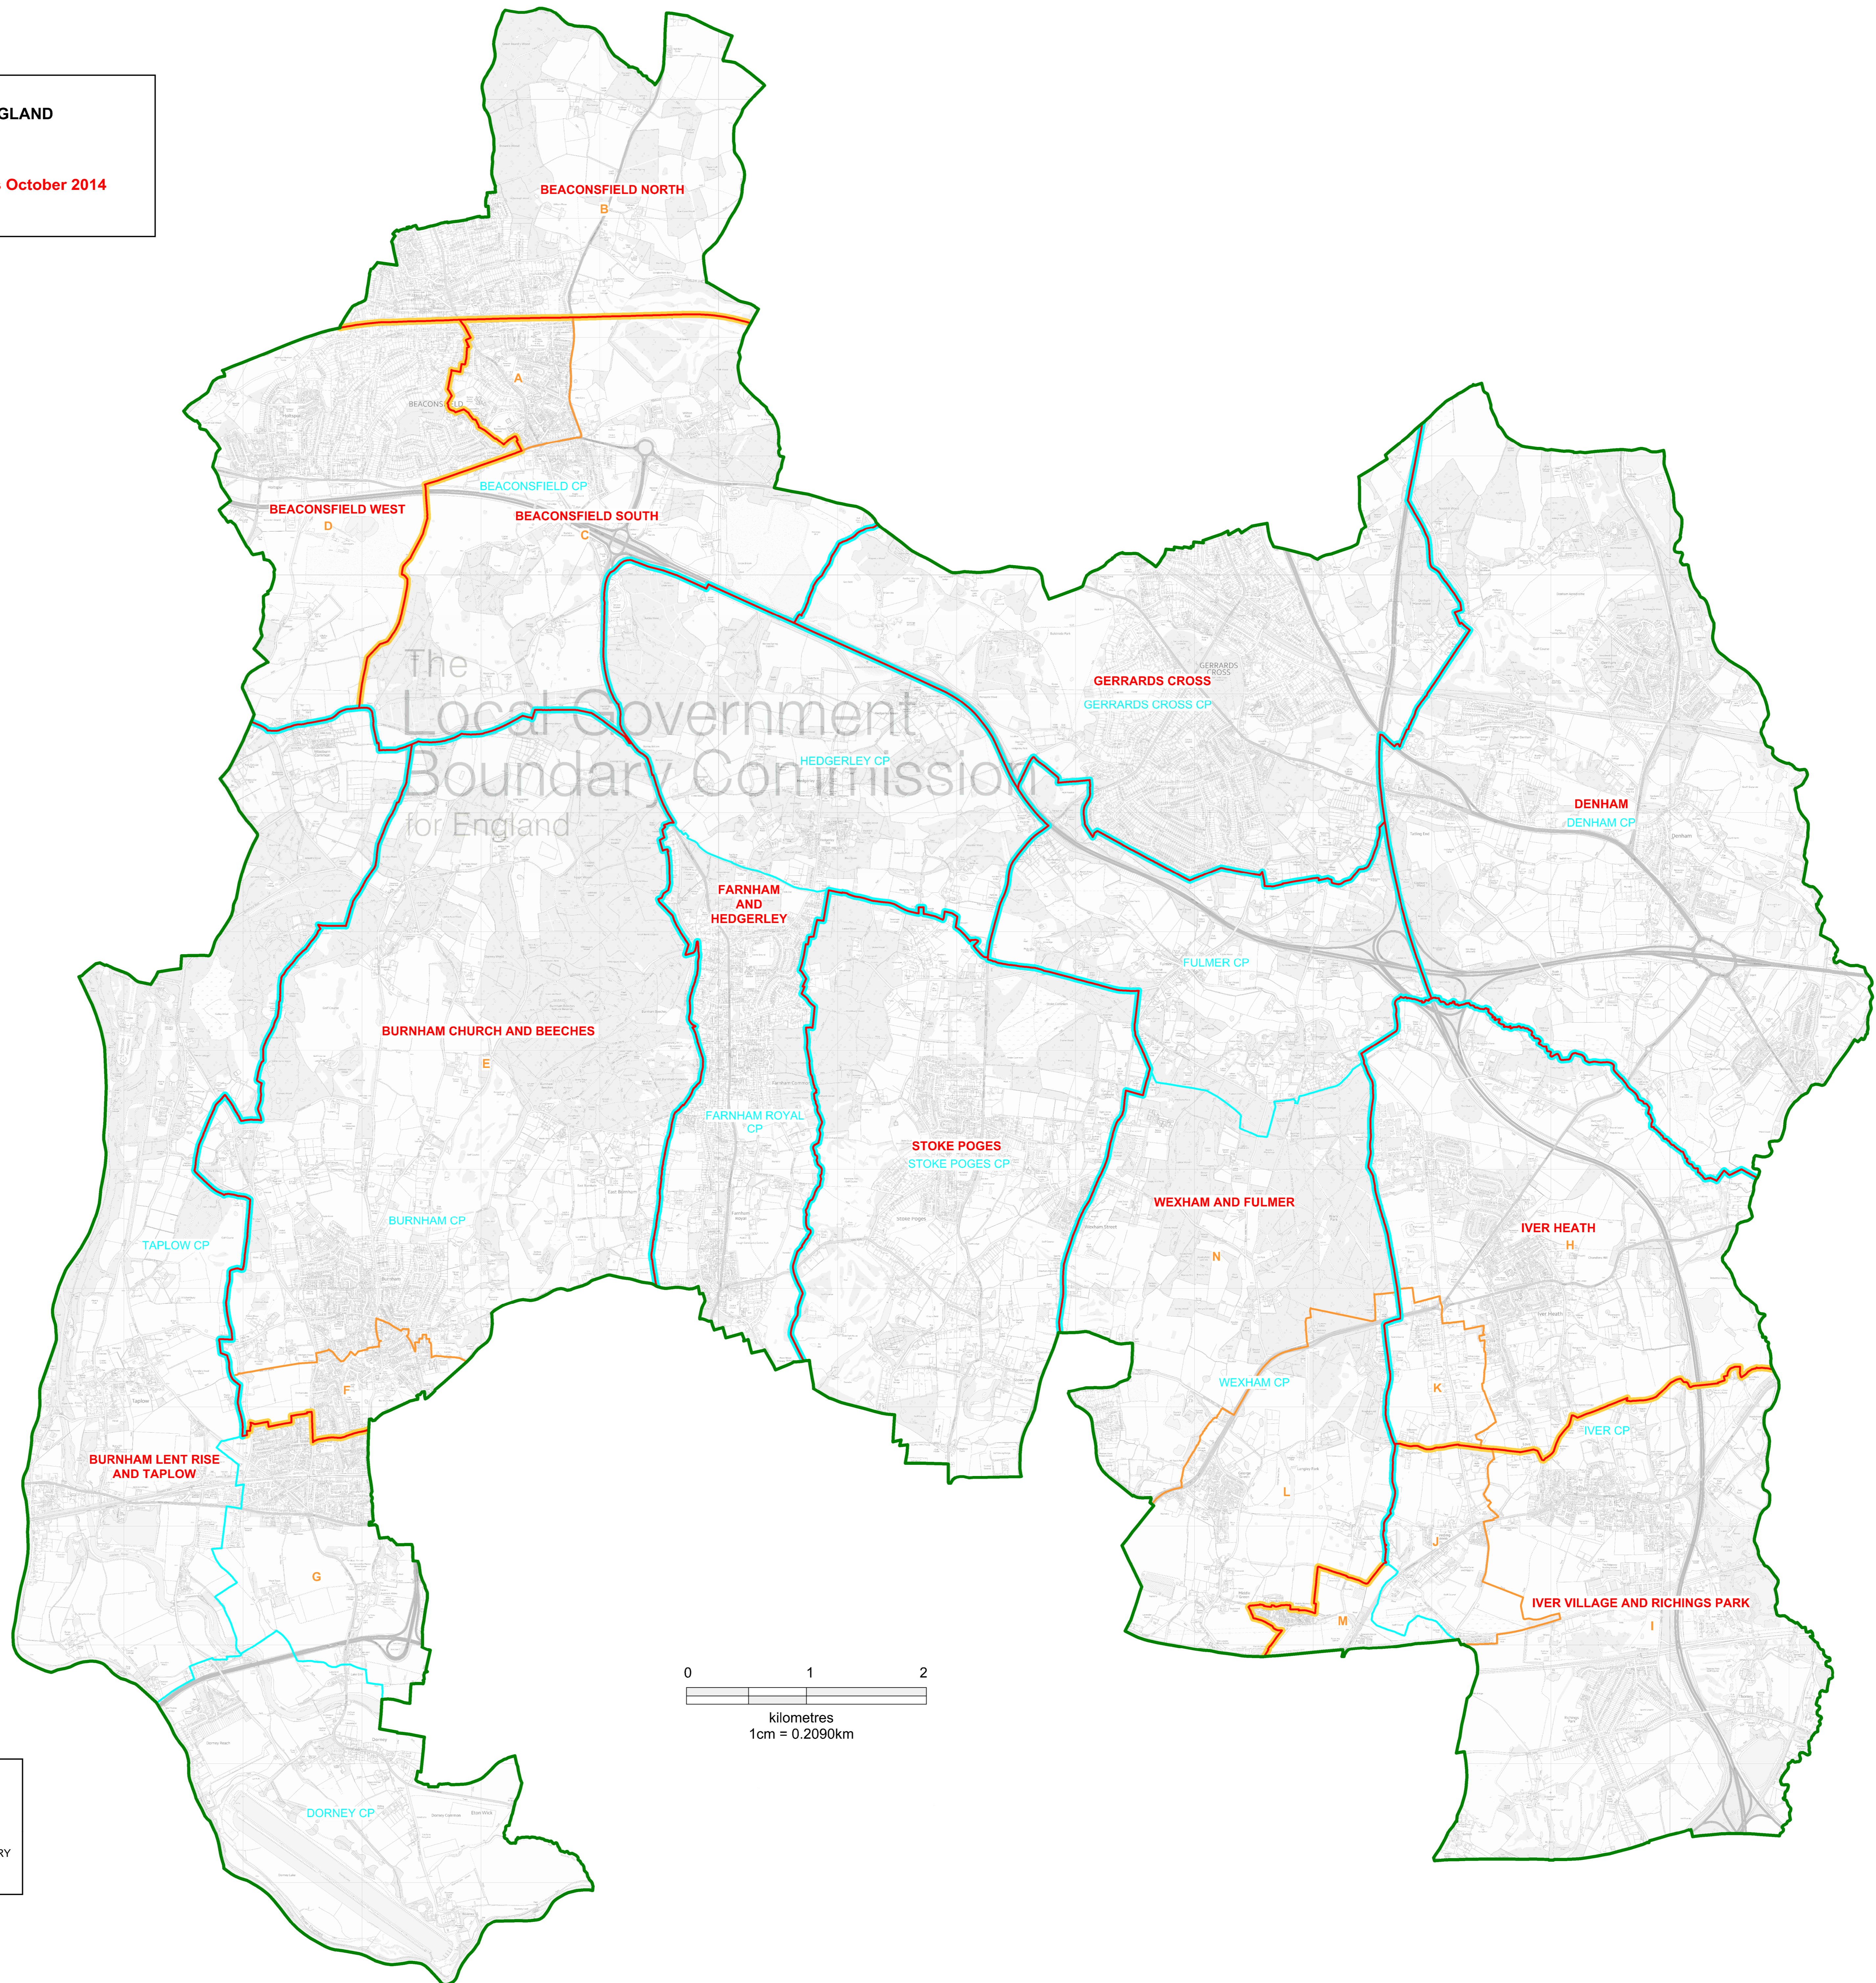

THE LOCAL GOVERNMENT BOUNDARY COMMISSION FOR ENGLAND
ELECTORAL REVIEW OF SOUTH BUCKS
Final recommendations for ward boundaries in the district of South Bucks October 2014
Sheet 1 of 1

Boundary alignments and names shown on the mapping background may not be up to date. They may differ from the latest Boundary information applied as part of this review.

KEY TO PARISH WARDS

1. **BEACONSFIELD CP**
   A CENTRAL
   B NORTH
   C SOUTH EAST
   D WEST
   BURNHAM CP
   E BEECHES
   F CHURCH
   G LENT RISE
   IVER CP
   H IVER HEATH
   I IVER VILLAGE AND RICHINGS PARK
   J SHREDING GREEN
   K WOOD LANE
   WEXHAM CP
   L GEORGE GREEN AND MIDDLE GREEN
   M THE ORCHARDS
   N WEXHAM STREET

KEY	
	DISTRICT COUNCIL BOUNDARY
	PROPOSED WARD BOUNDARY
	PARISH BOUNDARY
	PROPOSED PARISH WARD BOUNDARY
	PROPOSED WARD BOUNDARY COINCIDENT WITH PARISH BOUNDARY
	PROPOSED WARD BOUNDARY COINCIDENT WITH PROPOSED PARISH WARD BOUNDARY
	PROPOSED WARD NAME
	PARISH NAME