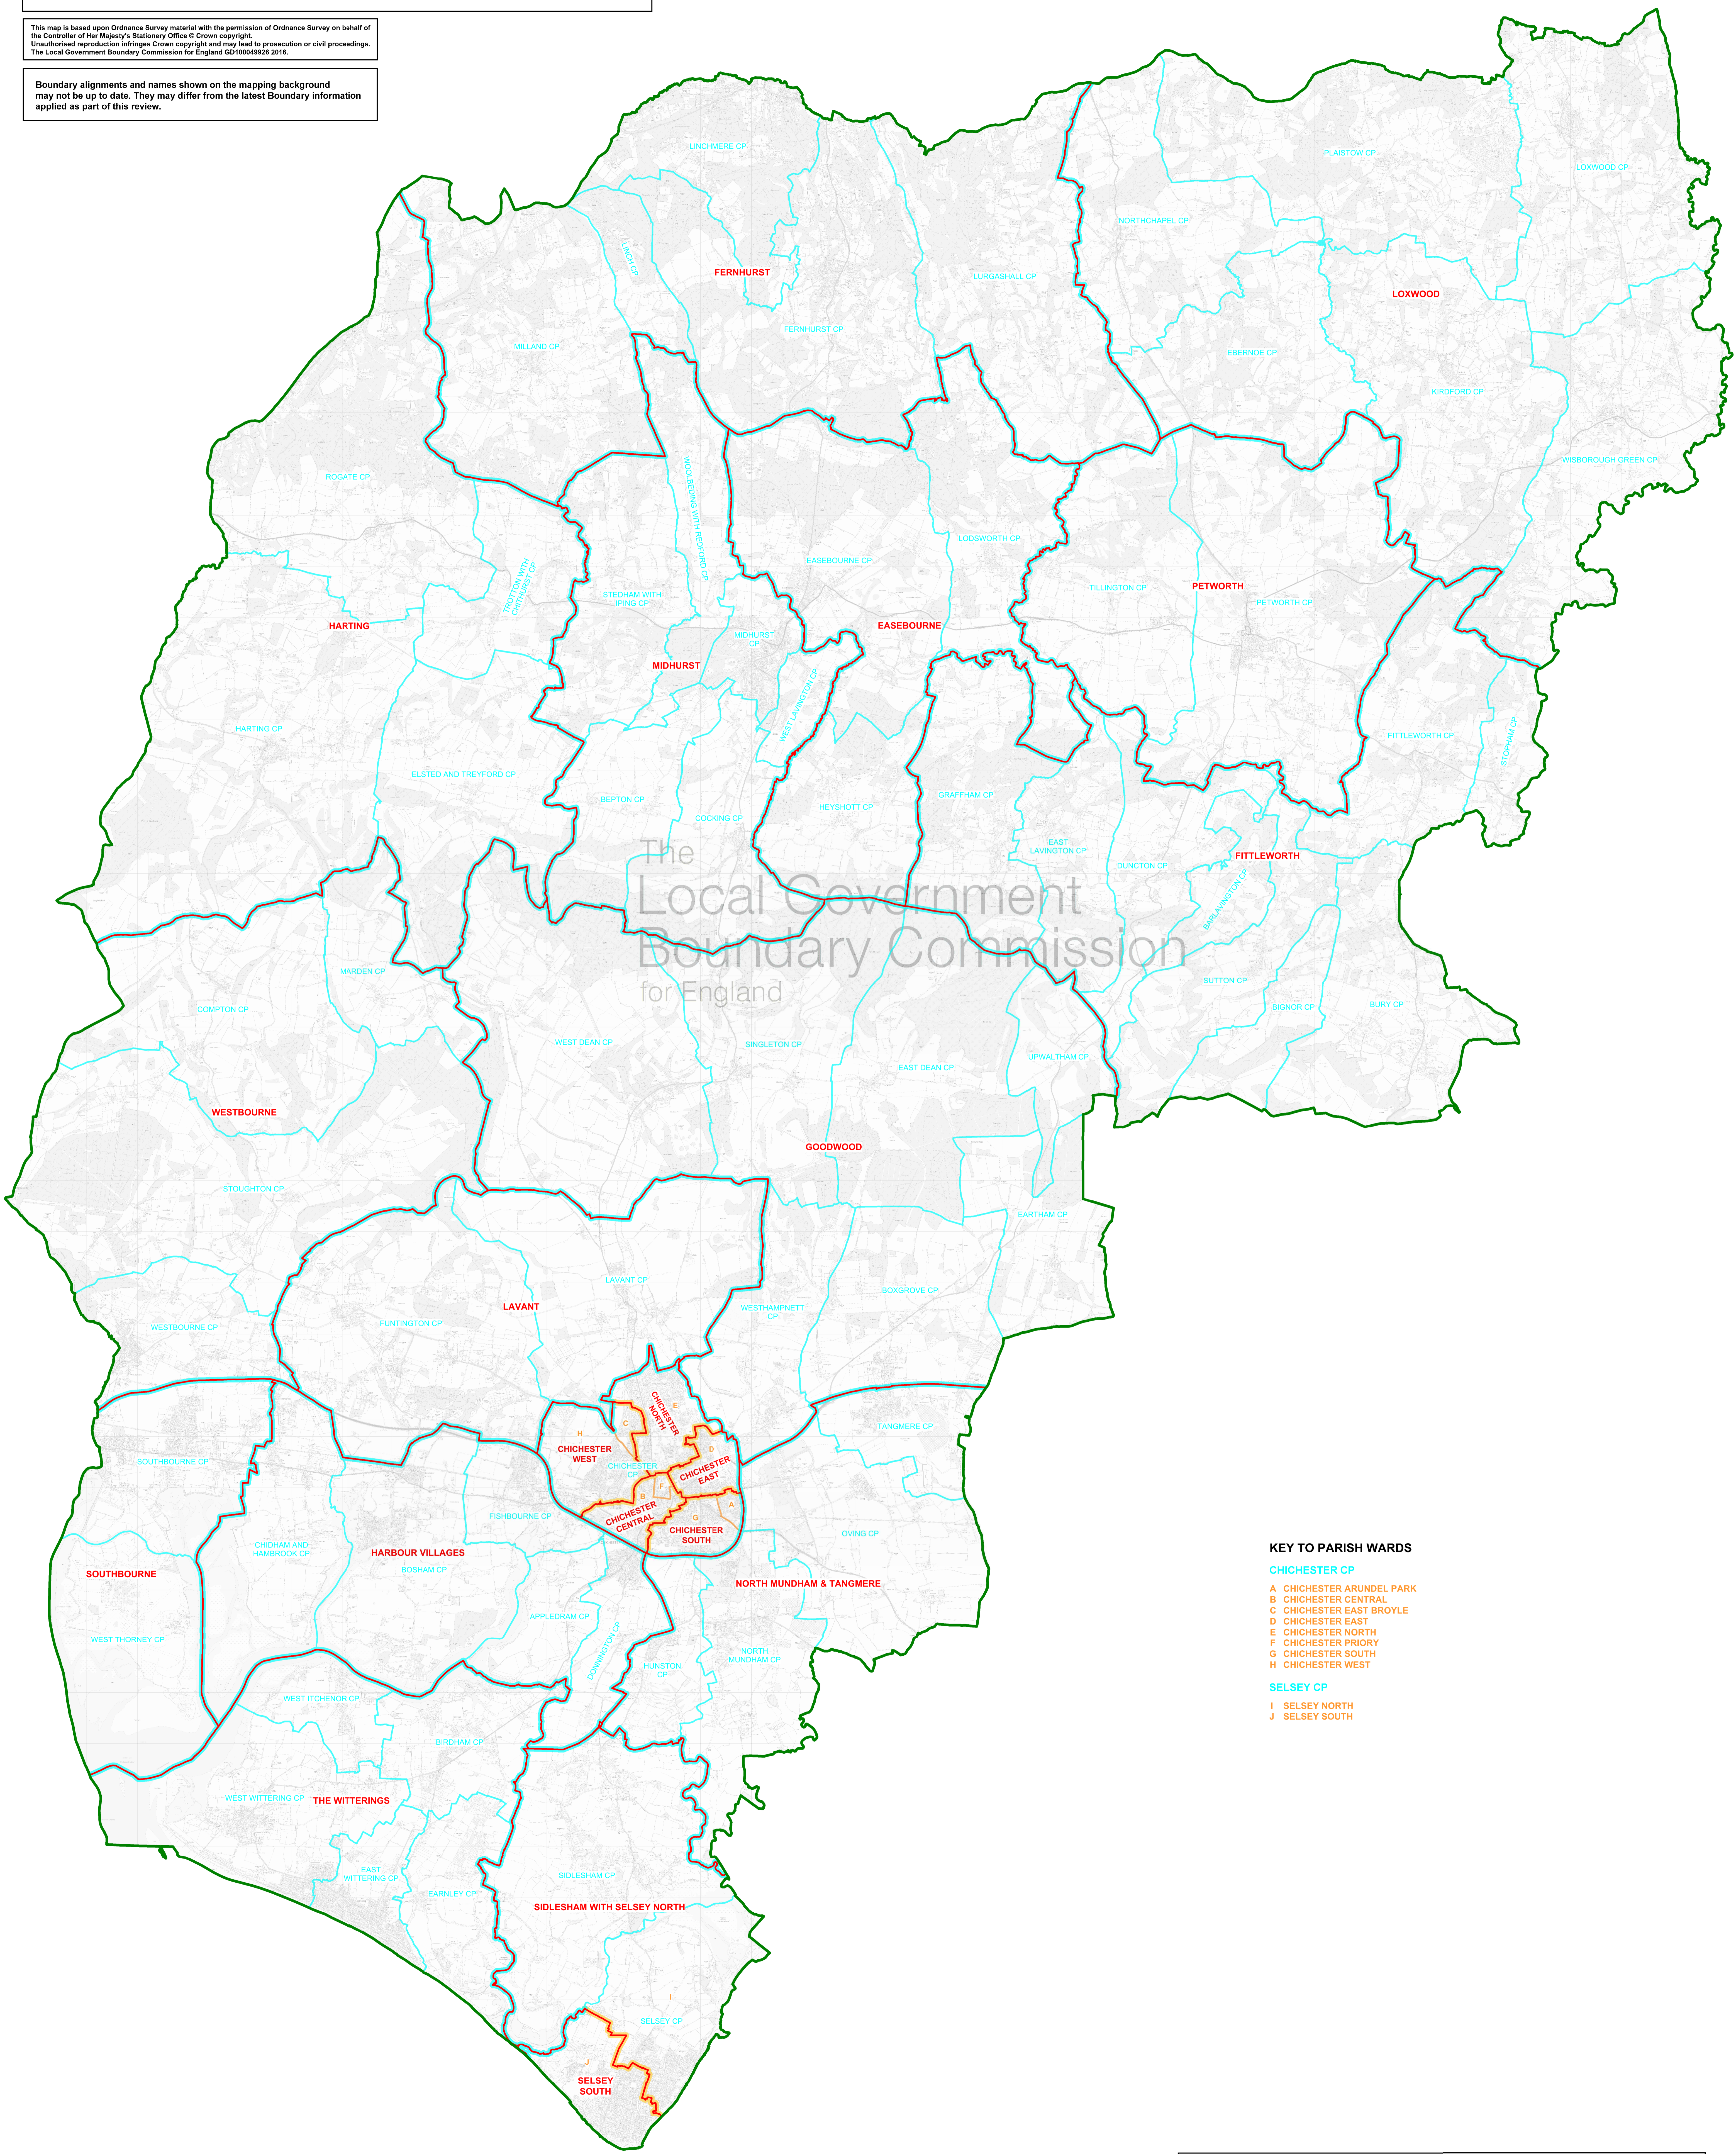

THE LOCAL GOVERNMENT BOUNDARY COMMISSION FOR ENGLAND
ELECTORAL REVIEW OF CHICHESTER
Final recommendations for ward boundaries in the district of Chichester December 2016
Sheet 1 of 1

Boundary alignments and names shown on the mapping background may not be up to date. They may differ from the latest Boundary information applied as part of this review.

1. **KEY TO PARISH WARDS**
2. **CHICHESTER CP**
3. A CHICHESTER ARUNDEL PARK
   - B CHICHESTER CENTRAL
   - C CHICHESTER EAST BROYLE
   - D CHICHESTER EAST
   - E CHICHESTER NORTH
   - F CHICHESTER PRIORITY
   - G CHICHESTER SOUTH
   - H CHICHESTER WEST
4. **SELSEY CP**
5. I SELSEY NORTH
   - J SELSEY SOUTH

KEY	
	DISTRICT COUNCIL BOUNDARY
	PARISH BOUNDARY
	PROPOSED PARISH WARD BOUNDARY
	PROPOSED WARD BOUNDARY COINCIDENT WITH PARISH BOUNDARY
	PROPOSED WARD BOUNDARY COINCIDENT WITH PROPOSED PARISH WARD BOUNDARY
	SELSEY SOUTH PROPOSED WARD NAME
	SELSEY CP PARISH NAME