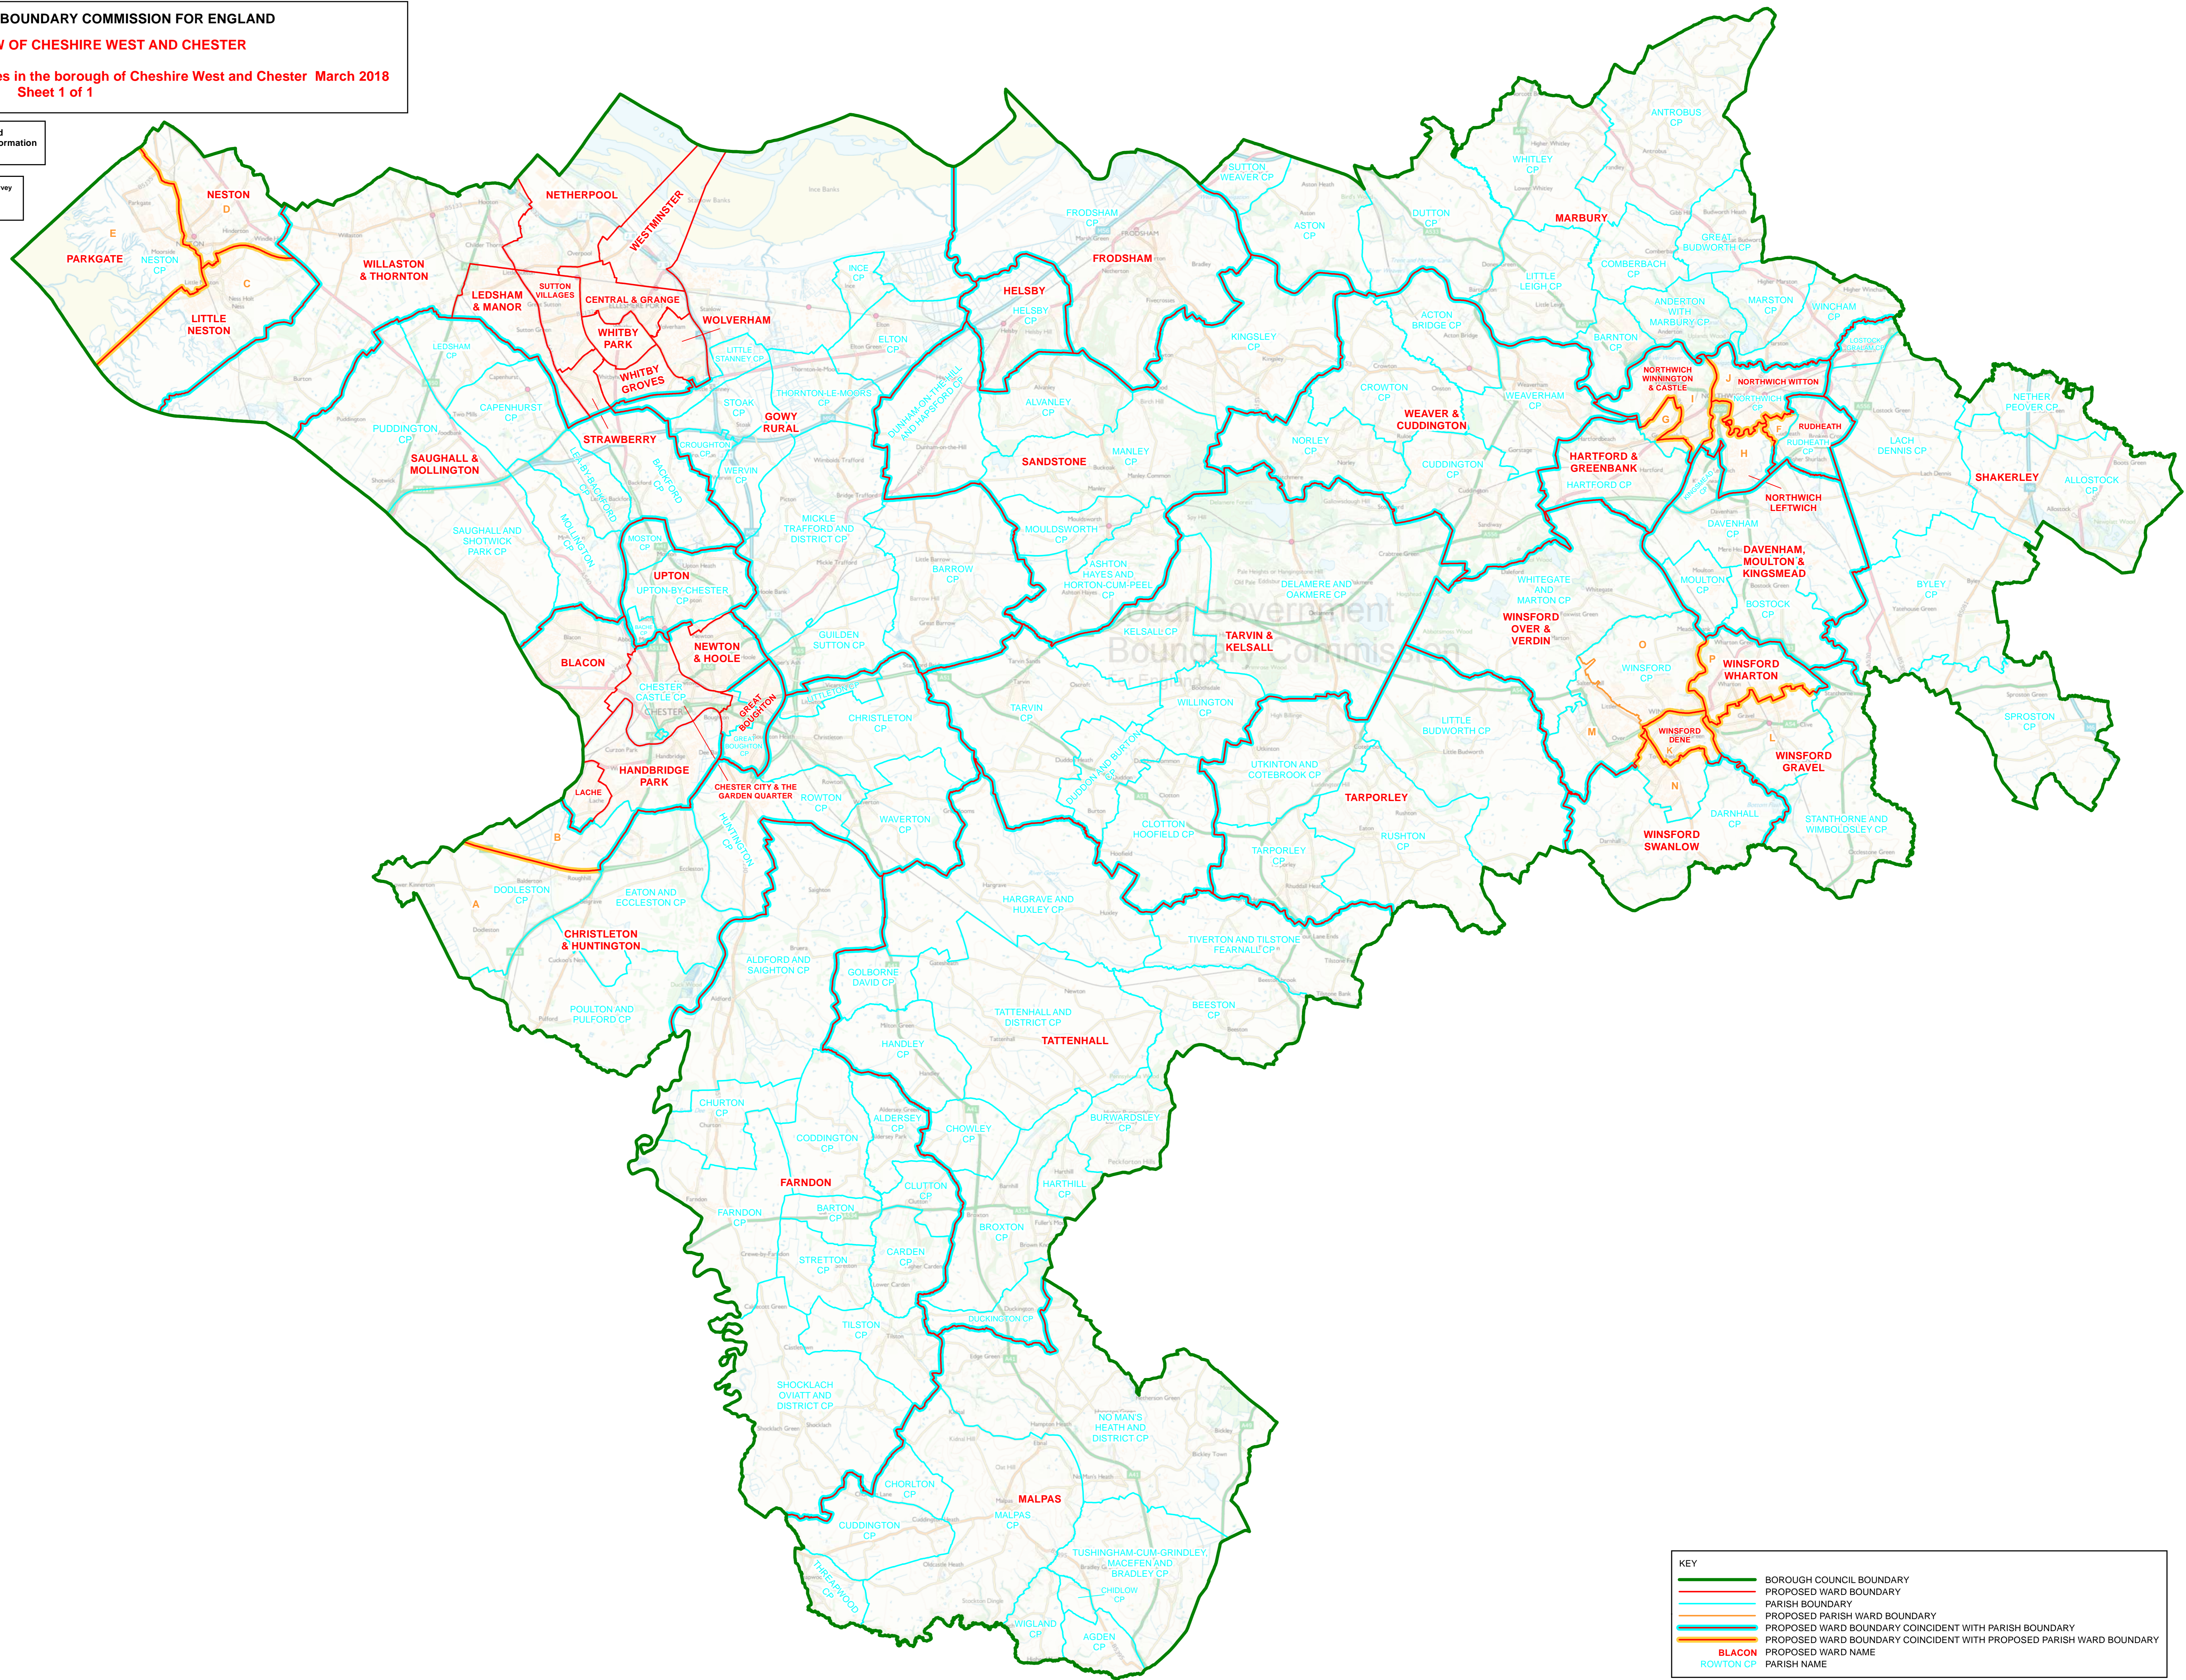

THE LOCAL GOVERNMENT BOUNDARY COMMISSION FOR ENGLAND

ELECTORAL REVIEW OF CHESHIRE WEST AND CHESTER

Final recommendations for ward boundaries in the borough of Cheshire West and Chester March 2018
Sheet 1 of 1

KEY TO PARISH WARDS

- DODLESTON CP
  - A DODLESTON
  - B LACHE LANE
- NESTON CP
  - C LITTLE NESTON
  - D NESTON
  - E PARKGATE
- NORTHWICH CP
  - F NORTHWICH BELMONT
  - G NORTHWICH GREENBANK
  - H NORTHWICH LEFTWICH
  - I NORTHWICH WINNINGTON & CASTLE
  - J NORTHWICH WITTON
- WINSFORD CP
  - K WINSFORD DENE
  - L WINSFORD GRAVEL
  - M WINSFORD OVER
  - N WINSFORD SWANLOW
  - O WINSFORD VERDIN
  - P WINSFORD WHARTON

KEY

- BOROUGH COUNCIL BOUNDARY
- PROPOSED WARD BOUNDARY
- PARISH BOUNDARY
- PROPOSED PARISH WARD BOUNDARY
- PROPOSED WARD BOUNDARY COINCIDENT WITH PARISH BOUNDARY
- PROPOSED WARD BOUNDARY COINCIDENT WITH PROPOSED PARISH WARD BOUNDARY
- BLACON
- ROWTON CP
- PARISH NAME