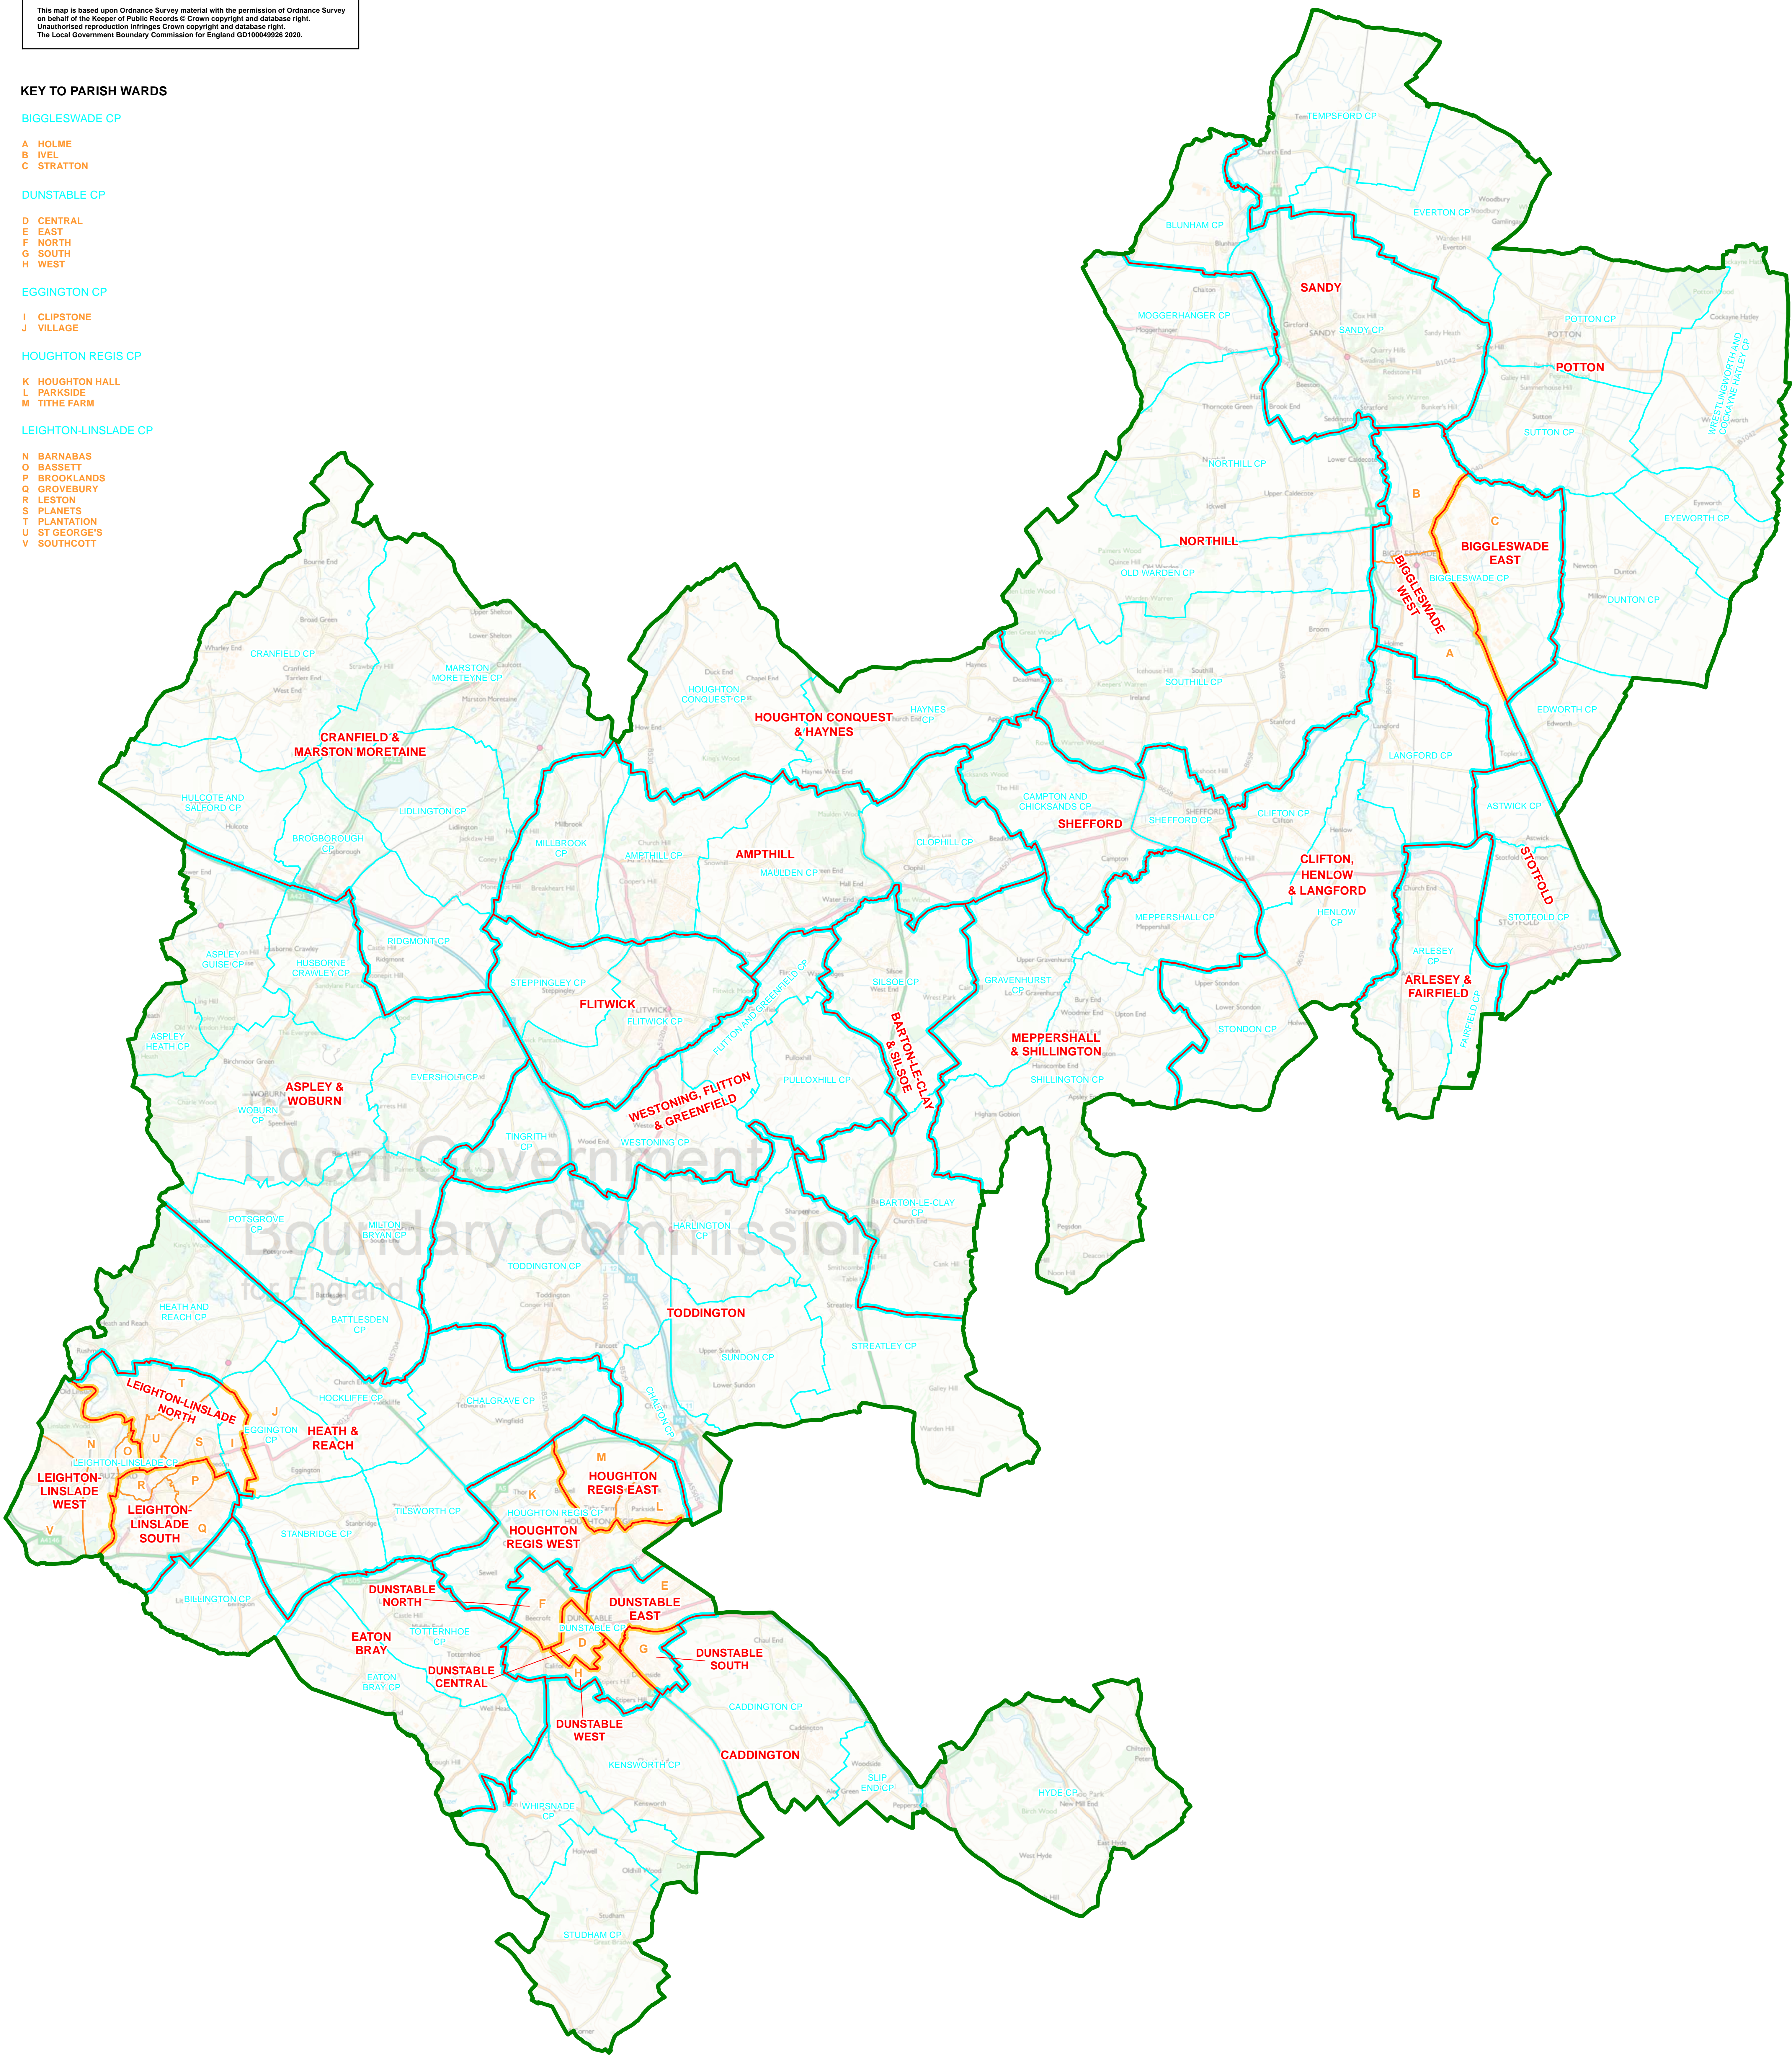

THE LOCAL GOVERNMENT BOUNDARY COMMISSION FOR ENGLAND

ELECTORAL REVIEW OF CENTRAL BEDFORDSHIRE

Final recommendations for ward boundaries in the district of Central Bedfordshire January 2021
Sheet 1 of 1

KEY TO PARISH WARDS

- BIGGLESWADE CP
- A HOLME
- B IVEL
- C STRATTON
- DUNSTABLE CP
- D CENTRAL
- E EAST
- F NORTH
- G SOUTH
- H WEST
- EGGINGTON CP
- I CLIPSTONE
- J VILLAGE
- HOUGHTON REGIS CP
- K HOUGHTON HALL
- L PARKSIDE
- M TITHE FARM
- LEIGHTON-LINSLADE CP
- N BARNABAS
- O BASSETT
- P BROOKLANDS
- Q GROVEBURY
- R LESTON
- S PLANETS
- T PLANTATION
- U ST GEORGE'S
- V SOUTHCOTT

KEY	
	DISTRICT COUNCIL BOUNDARY
	PARISH BOUNDARY
	PROPOSED PARISH WARD BOUNDARY
	PROPOSED WARD BOUNDARY COINCIDENT WITH PARISH BOUNDARY
	PROPOSED WARD BOUNDARY COINCIDENT WITH PROPOSED PARISH WARD BOUNDARY
	CADDINGTON
	STUDHAM CP
	PARISH NAME