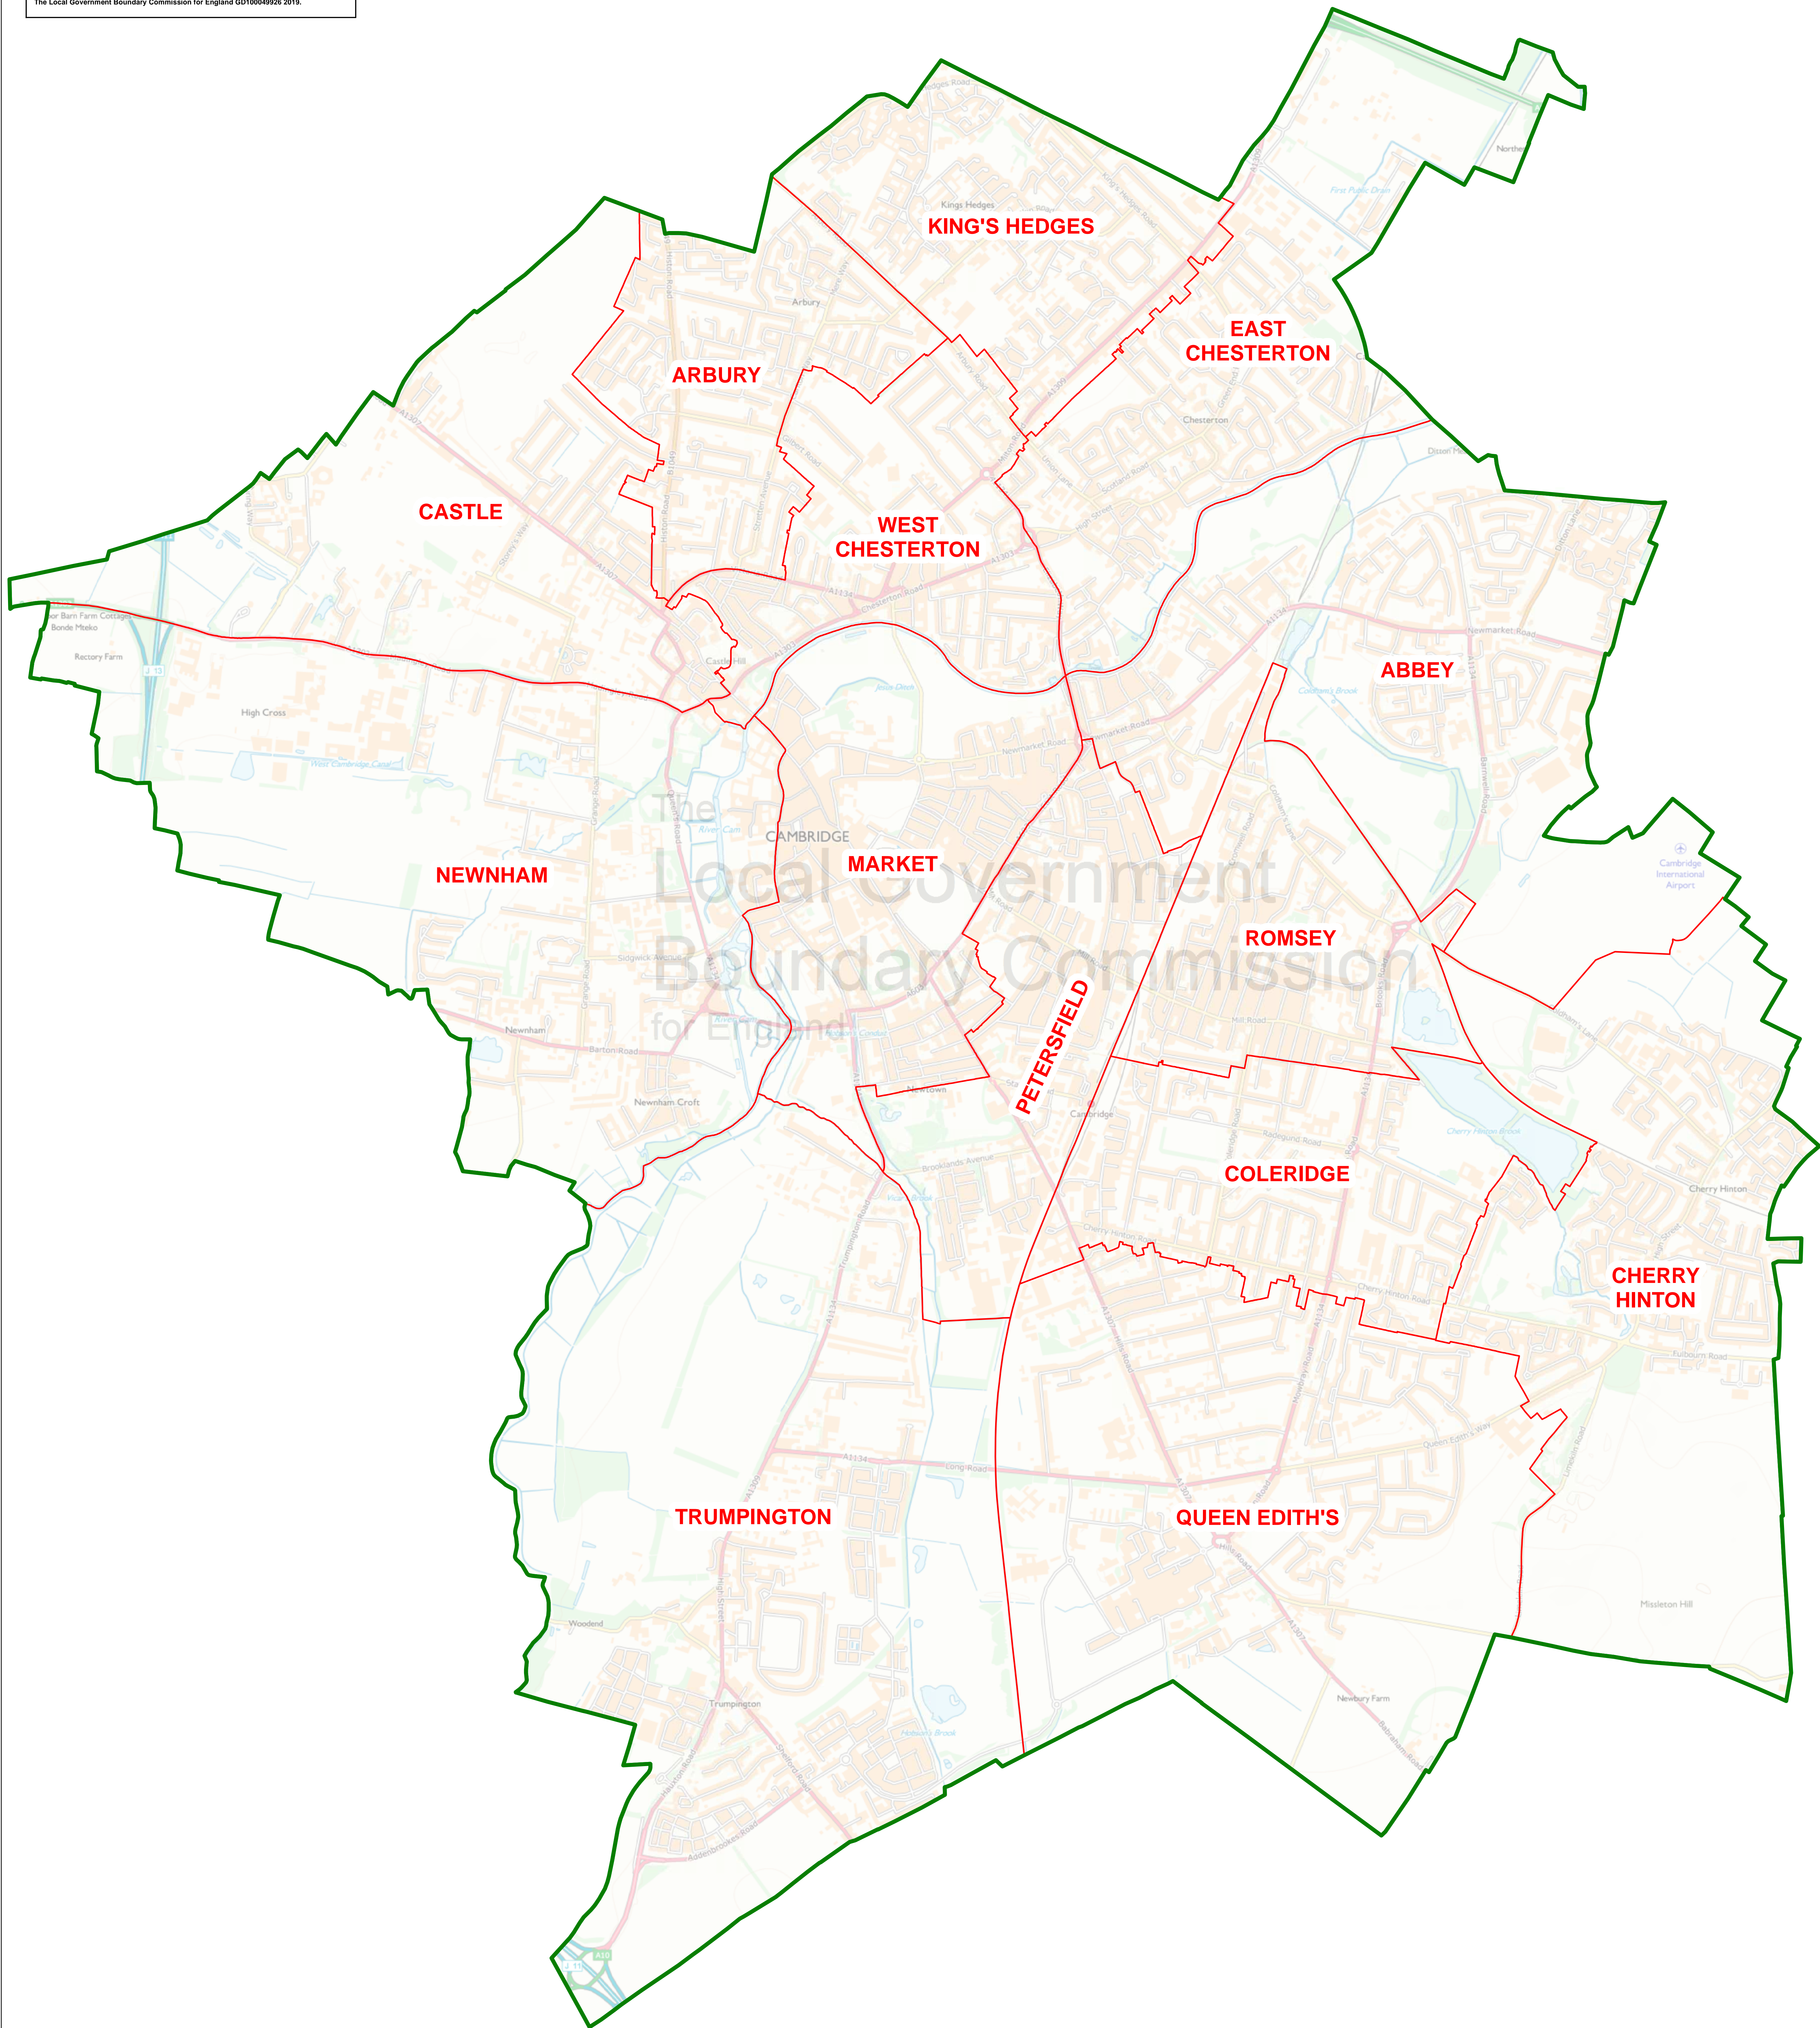

THE LOCAL GOVERNMENT BOUNDARY COMMISSION FOR ENGLAND

ELECTORAL REVIEW OF CAMBRIDGE

Final recommendations for ward boundaries in the city of Cambridge February 2019
Sheet 1 of 1

KEY	
	CITY COUNCIL BOUNDARY
	PROPOSED WARD BOUNDARY
	ROMSEY PROPOSED WARD NAME