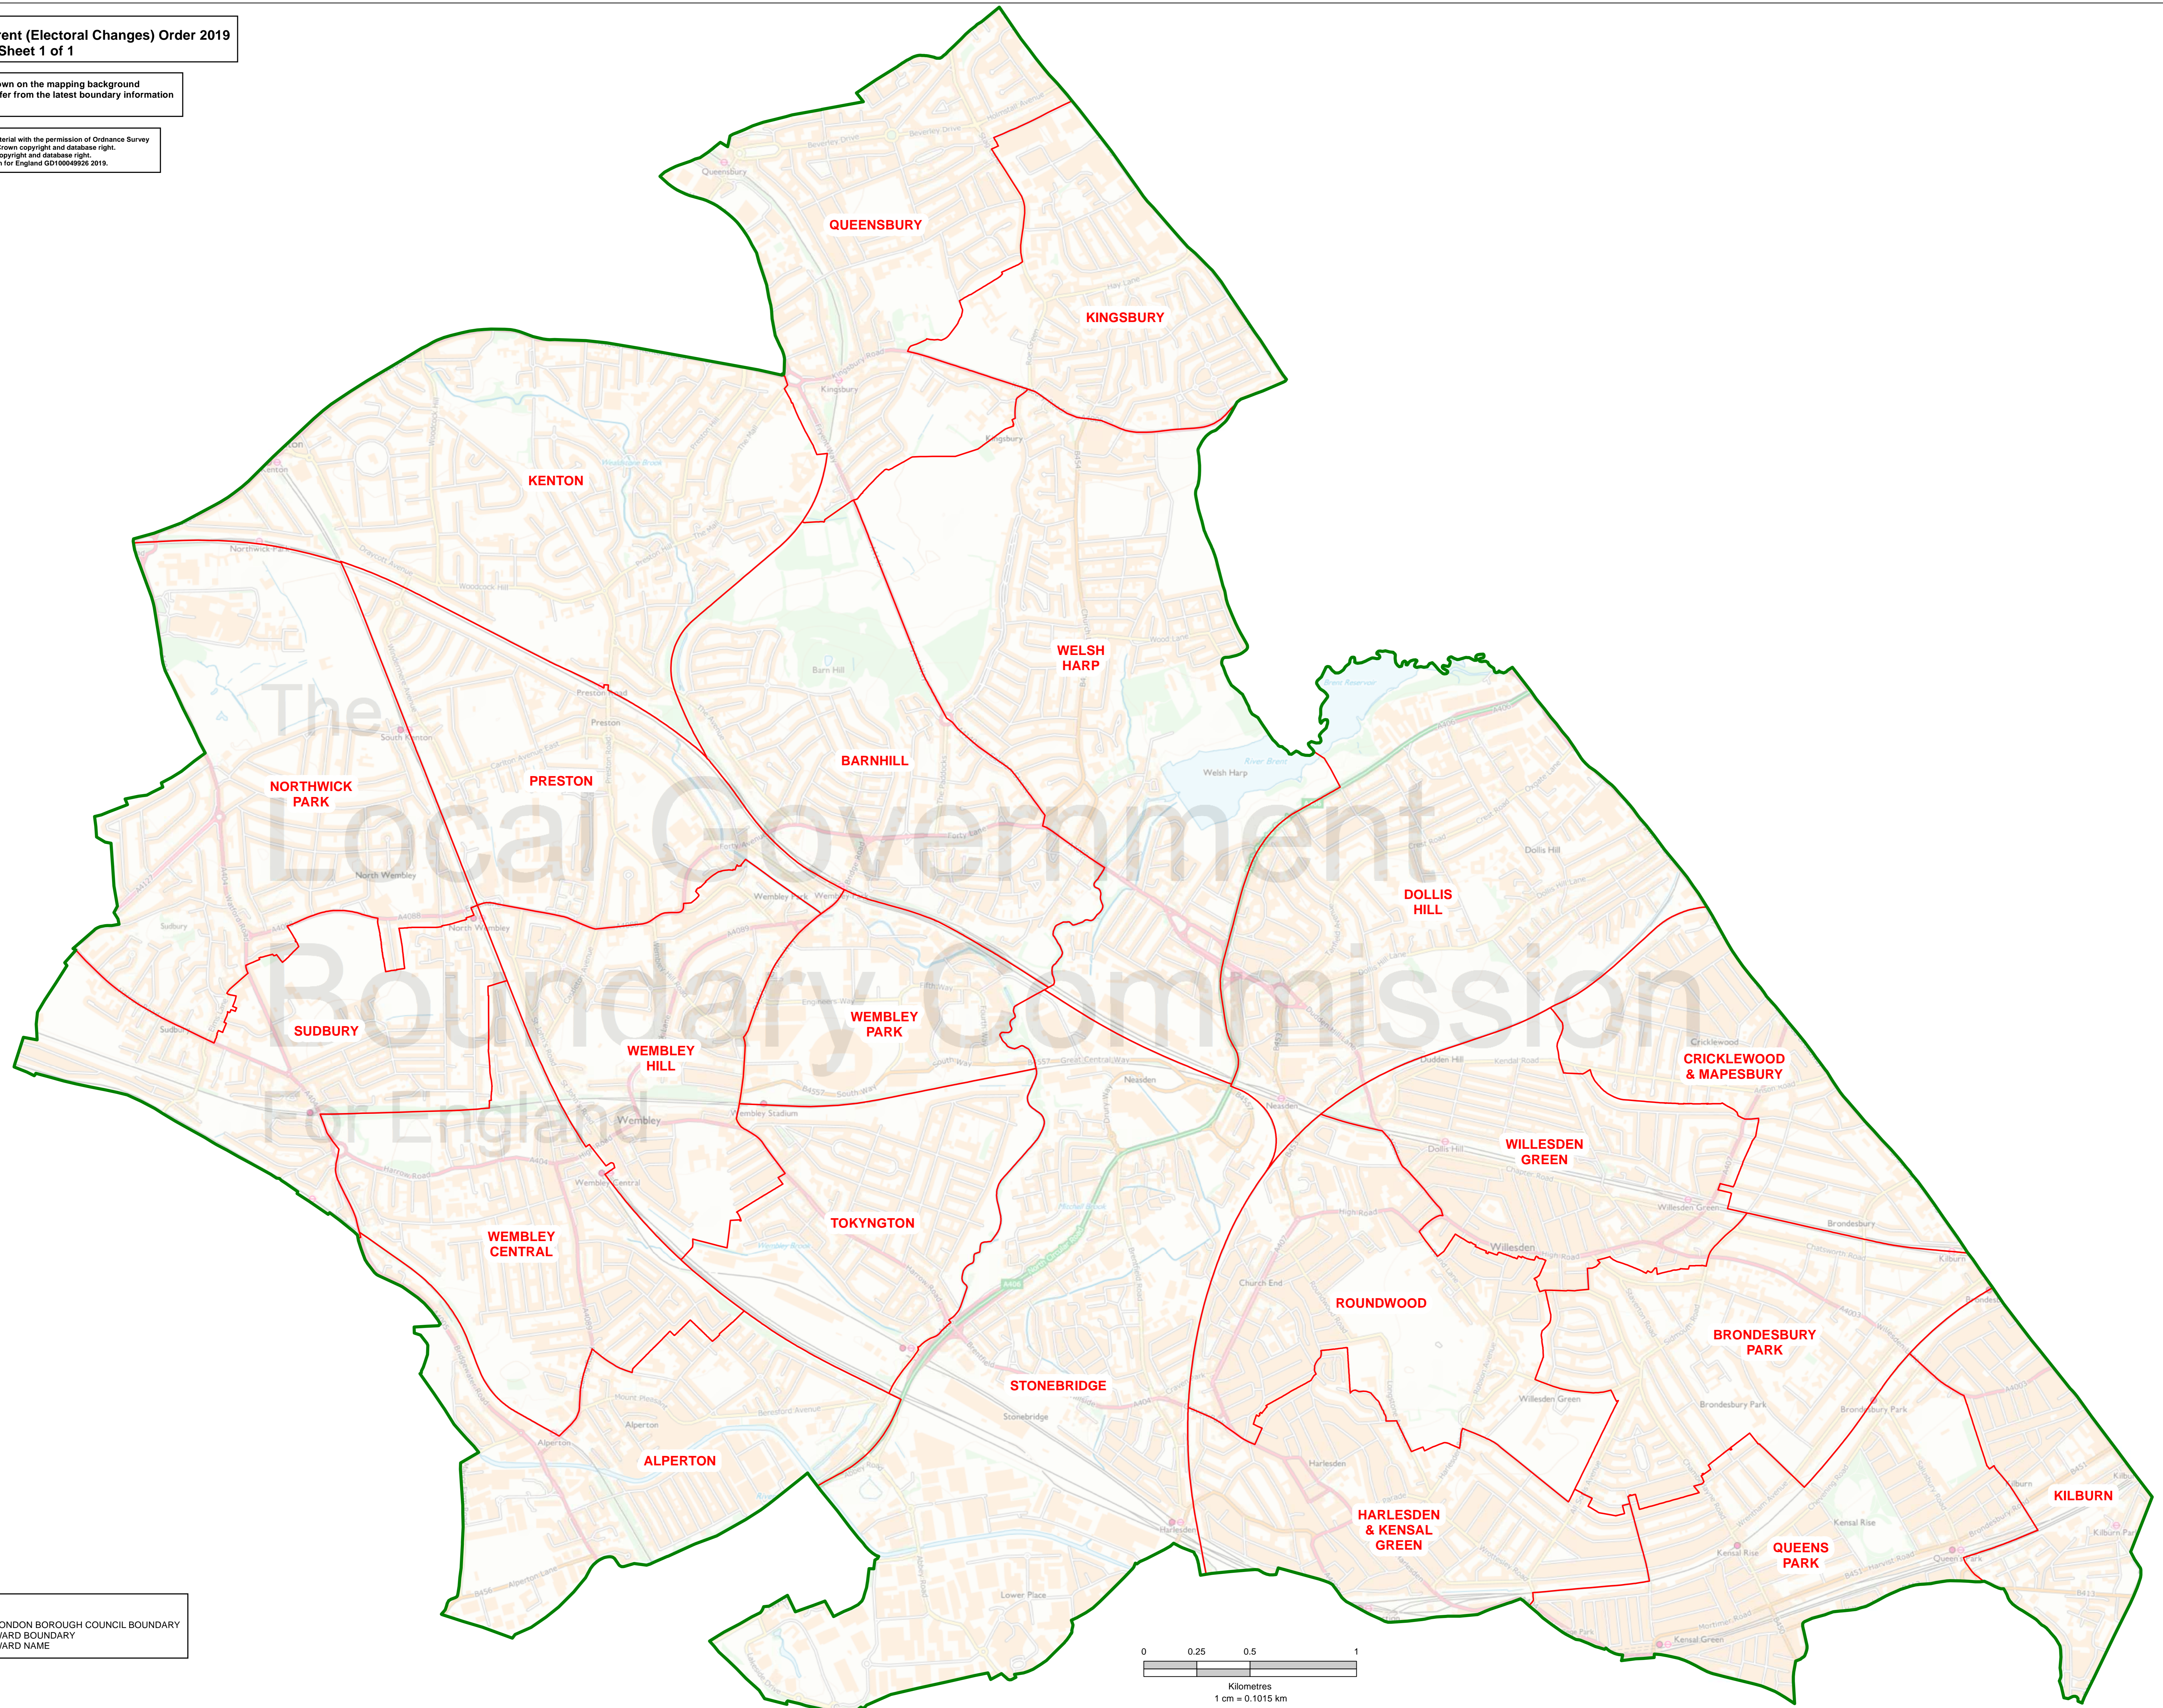

Map referred to in the Brent (Electoral Changes) Order 2019
Sheet 1 of 1

KEY
— LONDON BOROUGH COUNCIL BOUNDARY
— WARD BOUNDARY
TOKYNGTON WARD NAME

0 0.25 0.5 1
Kilometres
1 cm = 0.1015 km