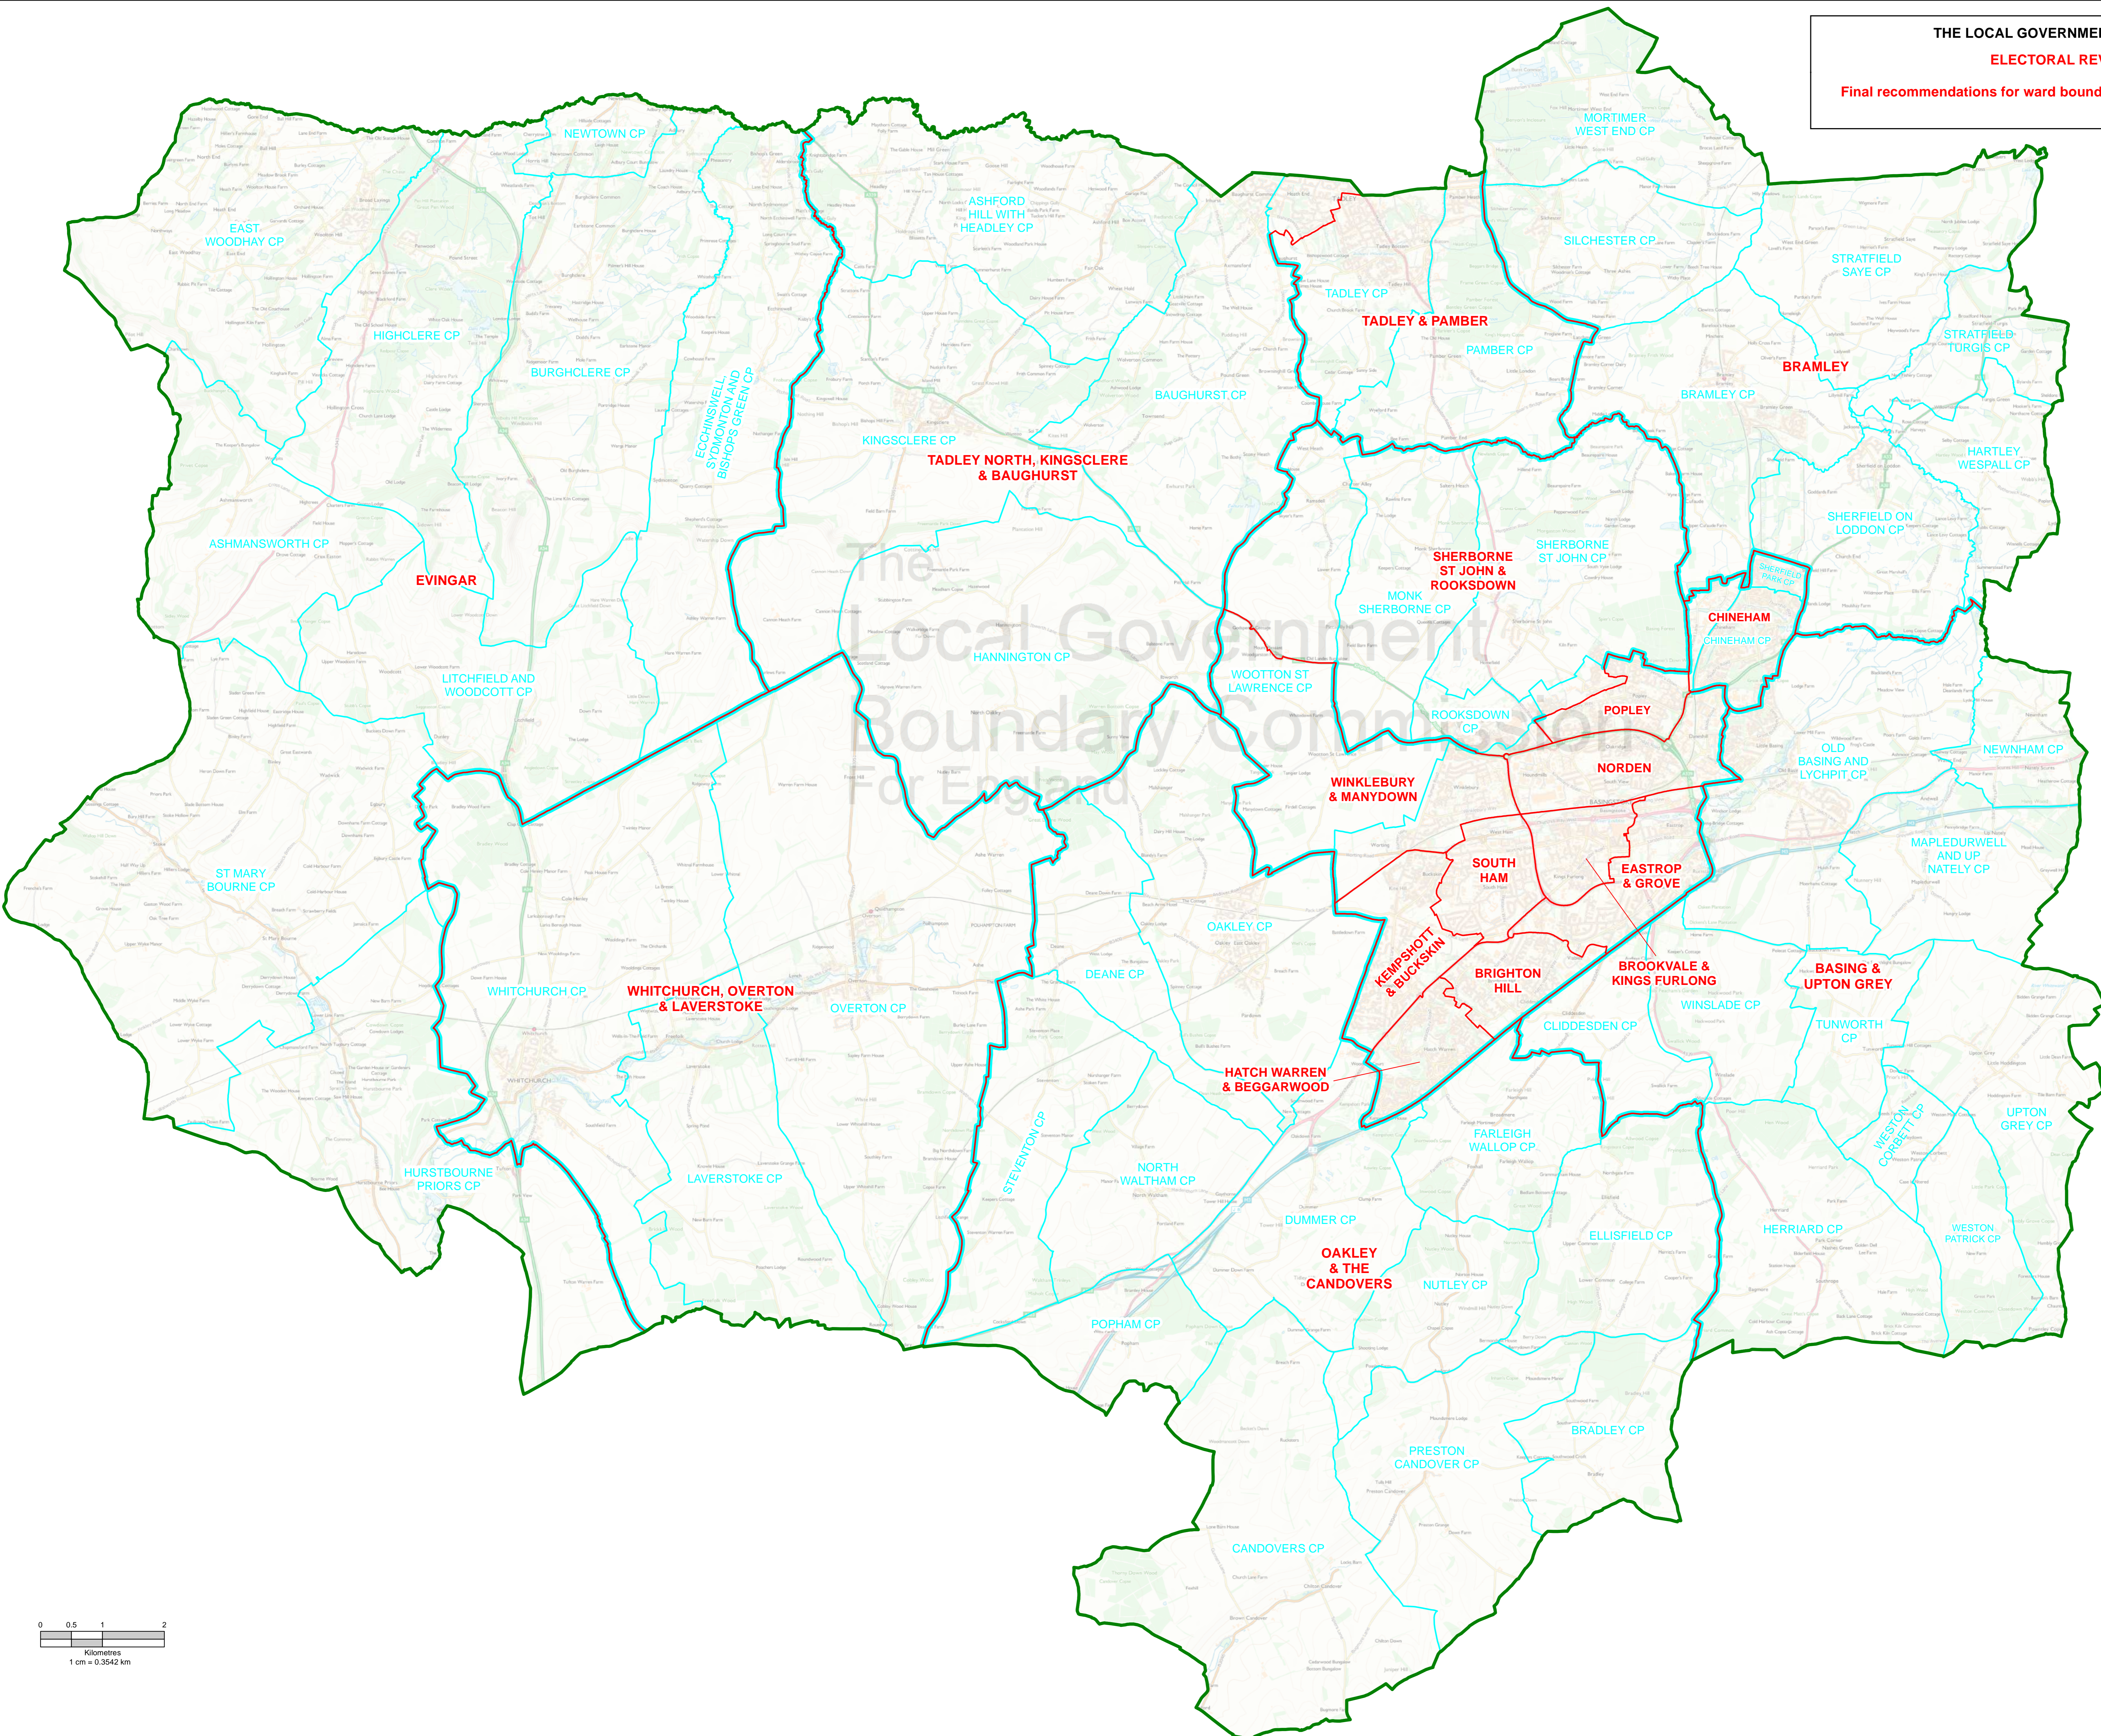

THE LOCAL GOVERNMENT BOUNDARY COMMISSION FOR ENGLAND
ELECTORAL REVIEW OF BASINGSTOKE AND DEANE
Final recommendations for ward boundaries in the borough of Basingstoke and Deane March 2019
Sheet 1 of 1

Boundary alignment and names shown on the mapping background may not be up to date. They may differ from the latest boundary information applied as part of this review.

KEY	
	BOROUGH COUNCIL BOUNDARY
	PROPOSED WARD BOUNDARY
	PARISH BOUNDARY
	PROPOSED WARD BOUNDARY COINCIDENT WITH PARISH BOUNDARY
	CHINEHAM PROPOSED WARD NAME
	POPHAM CP PARISH NAME