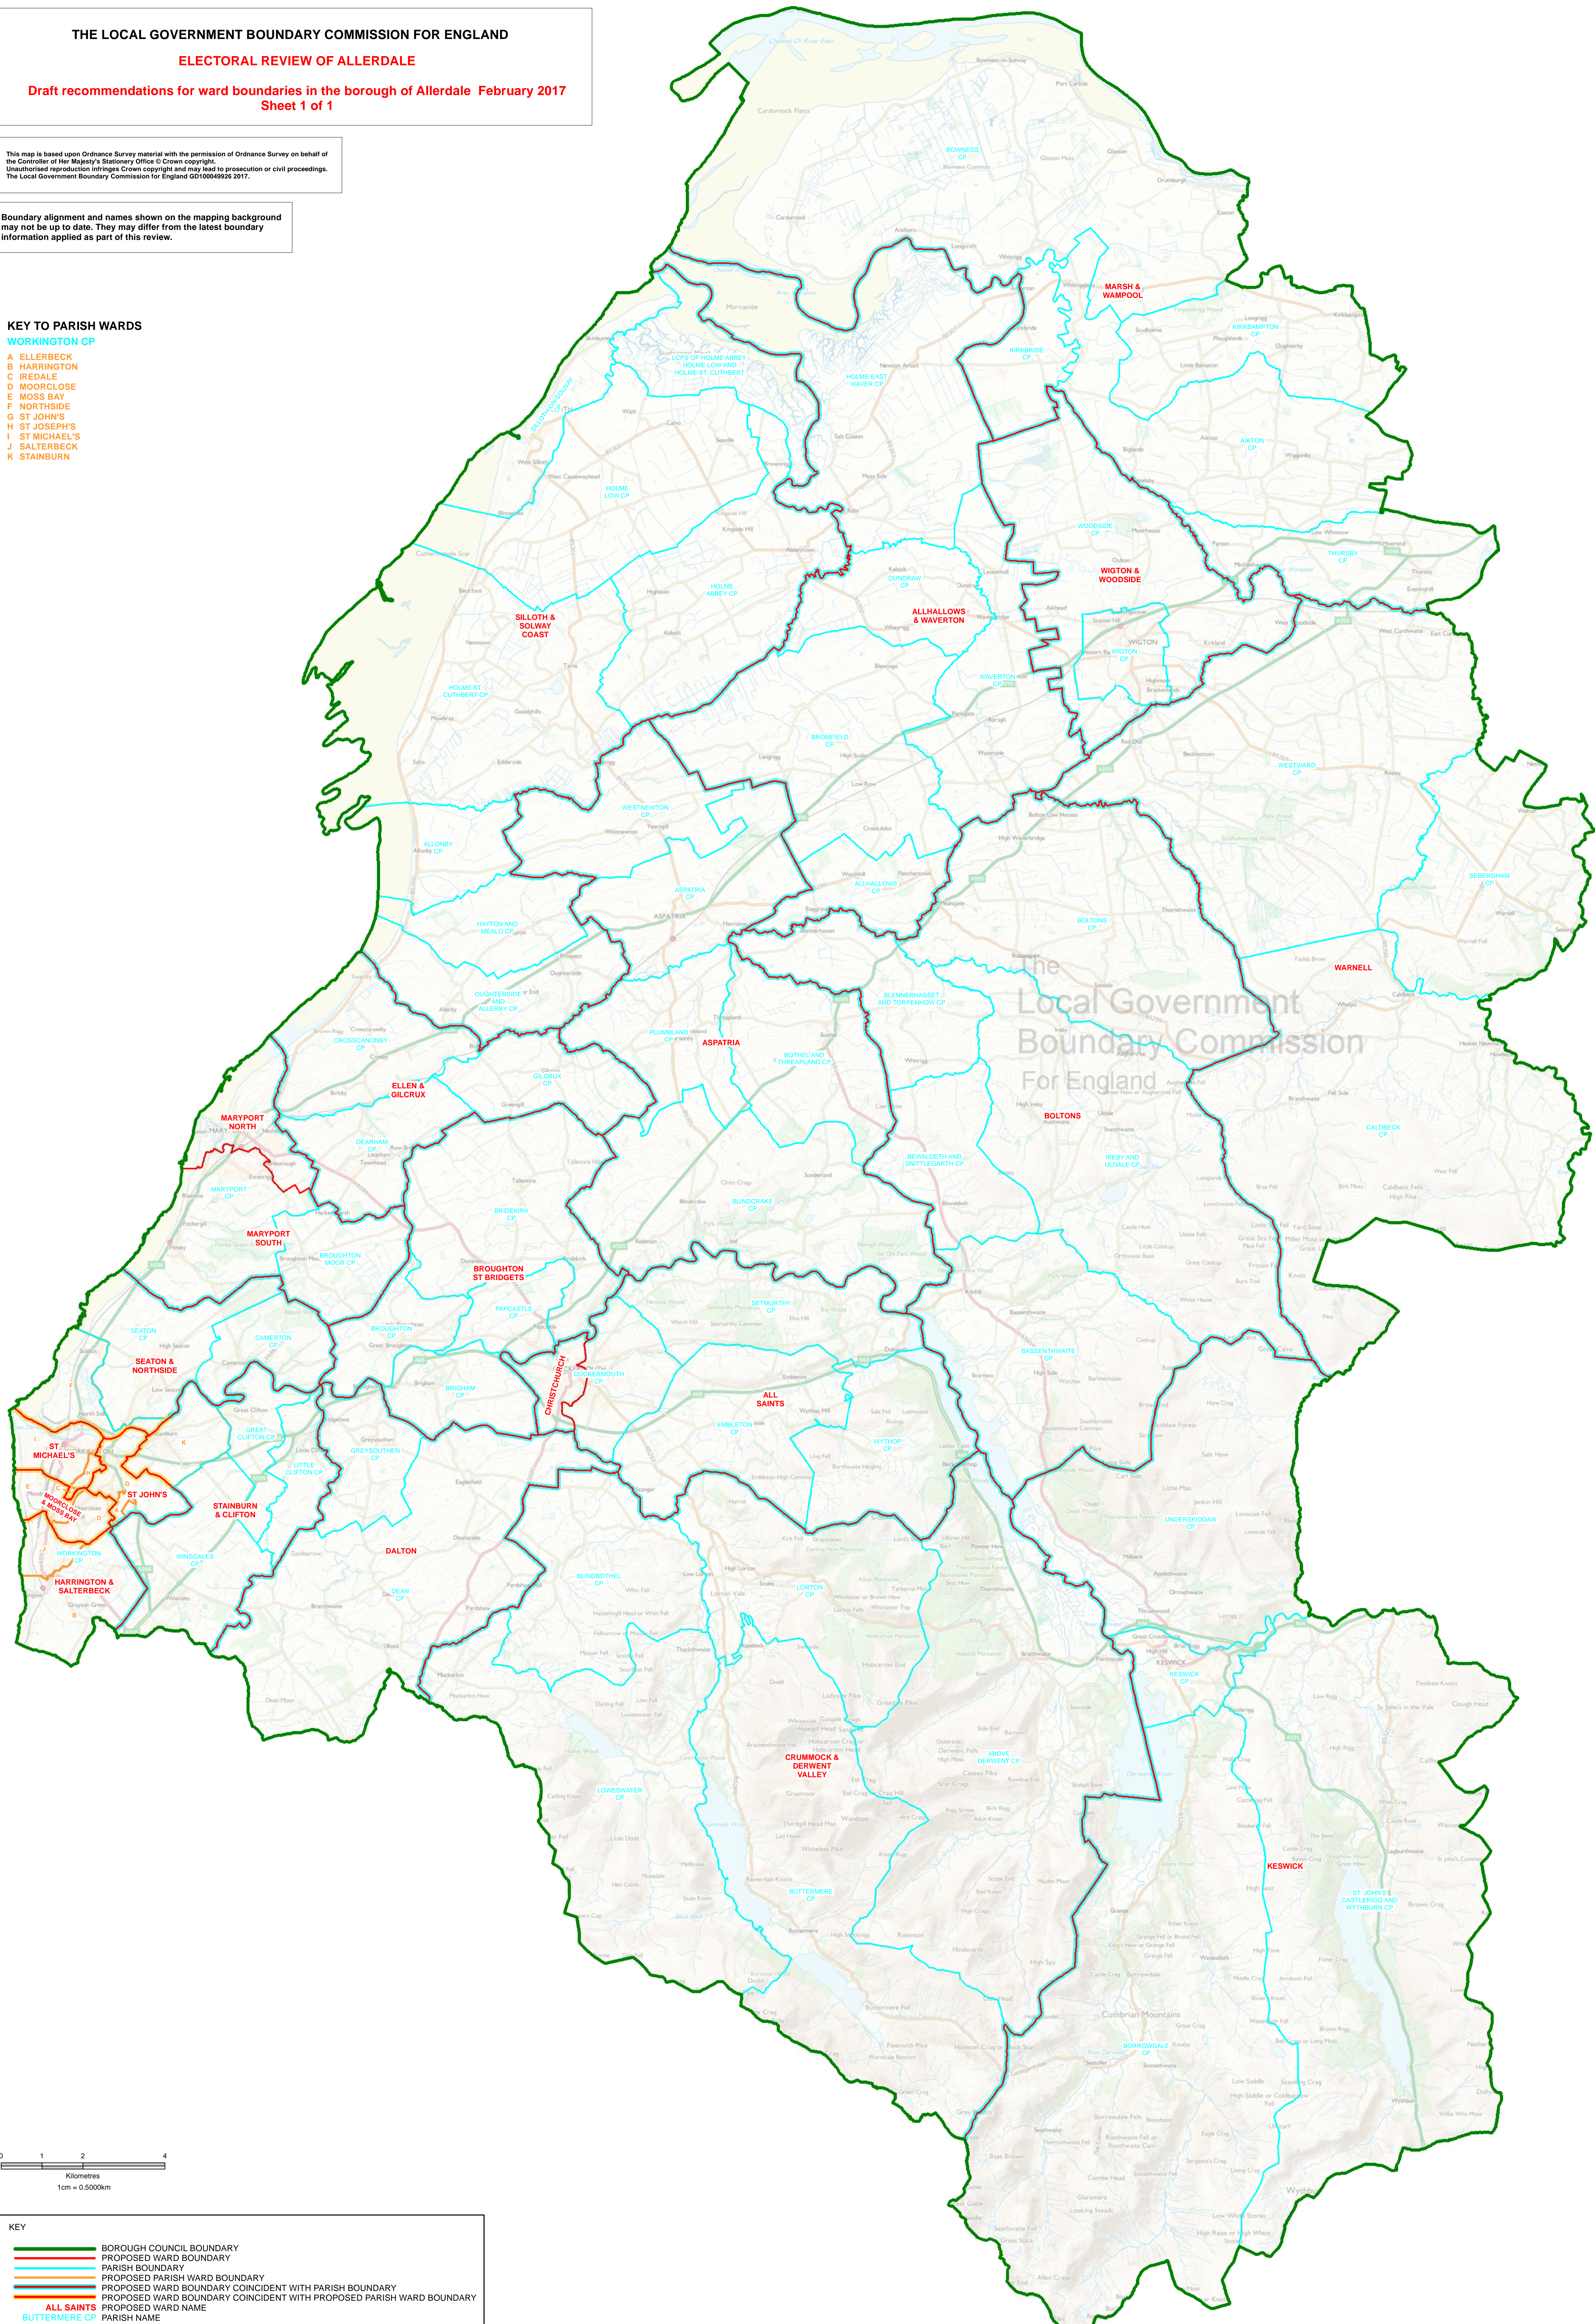

THE LOCAL GOVERNMENT BOUNDARY COMMISSION FOR ENGLAND

ELECTORAL REVIEW OF ALLERDALE

Draft recommendations for ward boundaries in the borough of Allerdale February 2017
Sheet 1 of 1

KEY TO PARISH WARDS

WORKINGTON CP

KEY	
	BOROUGH COUNCIL BOUNDARY
	PROPOSED WARD BOUNDARY
	PARISH BOUNDARY
	PROPOSED PARISH WARD BOUNDARY
	PROPOSED WARD BOUNDARY COINCIDENT WITH PARISH BOUNDARY
	PROPOSED WARD BOUNDARY COINCIDENT WITH PROPOSED PARISH WARD BOUNDARY
	ALL SAINTS
	BUTTERMERE CP
	PARISH NAME