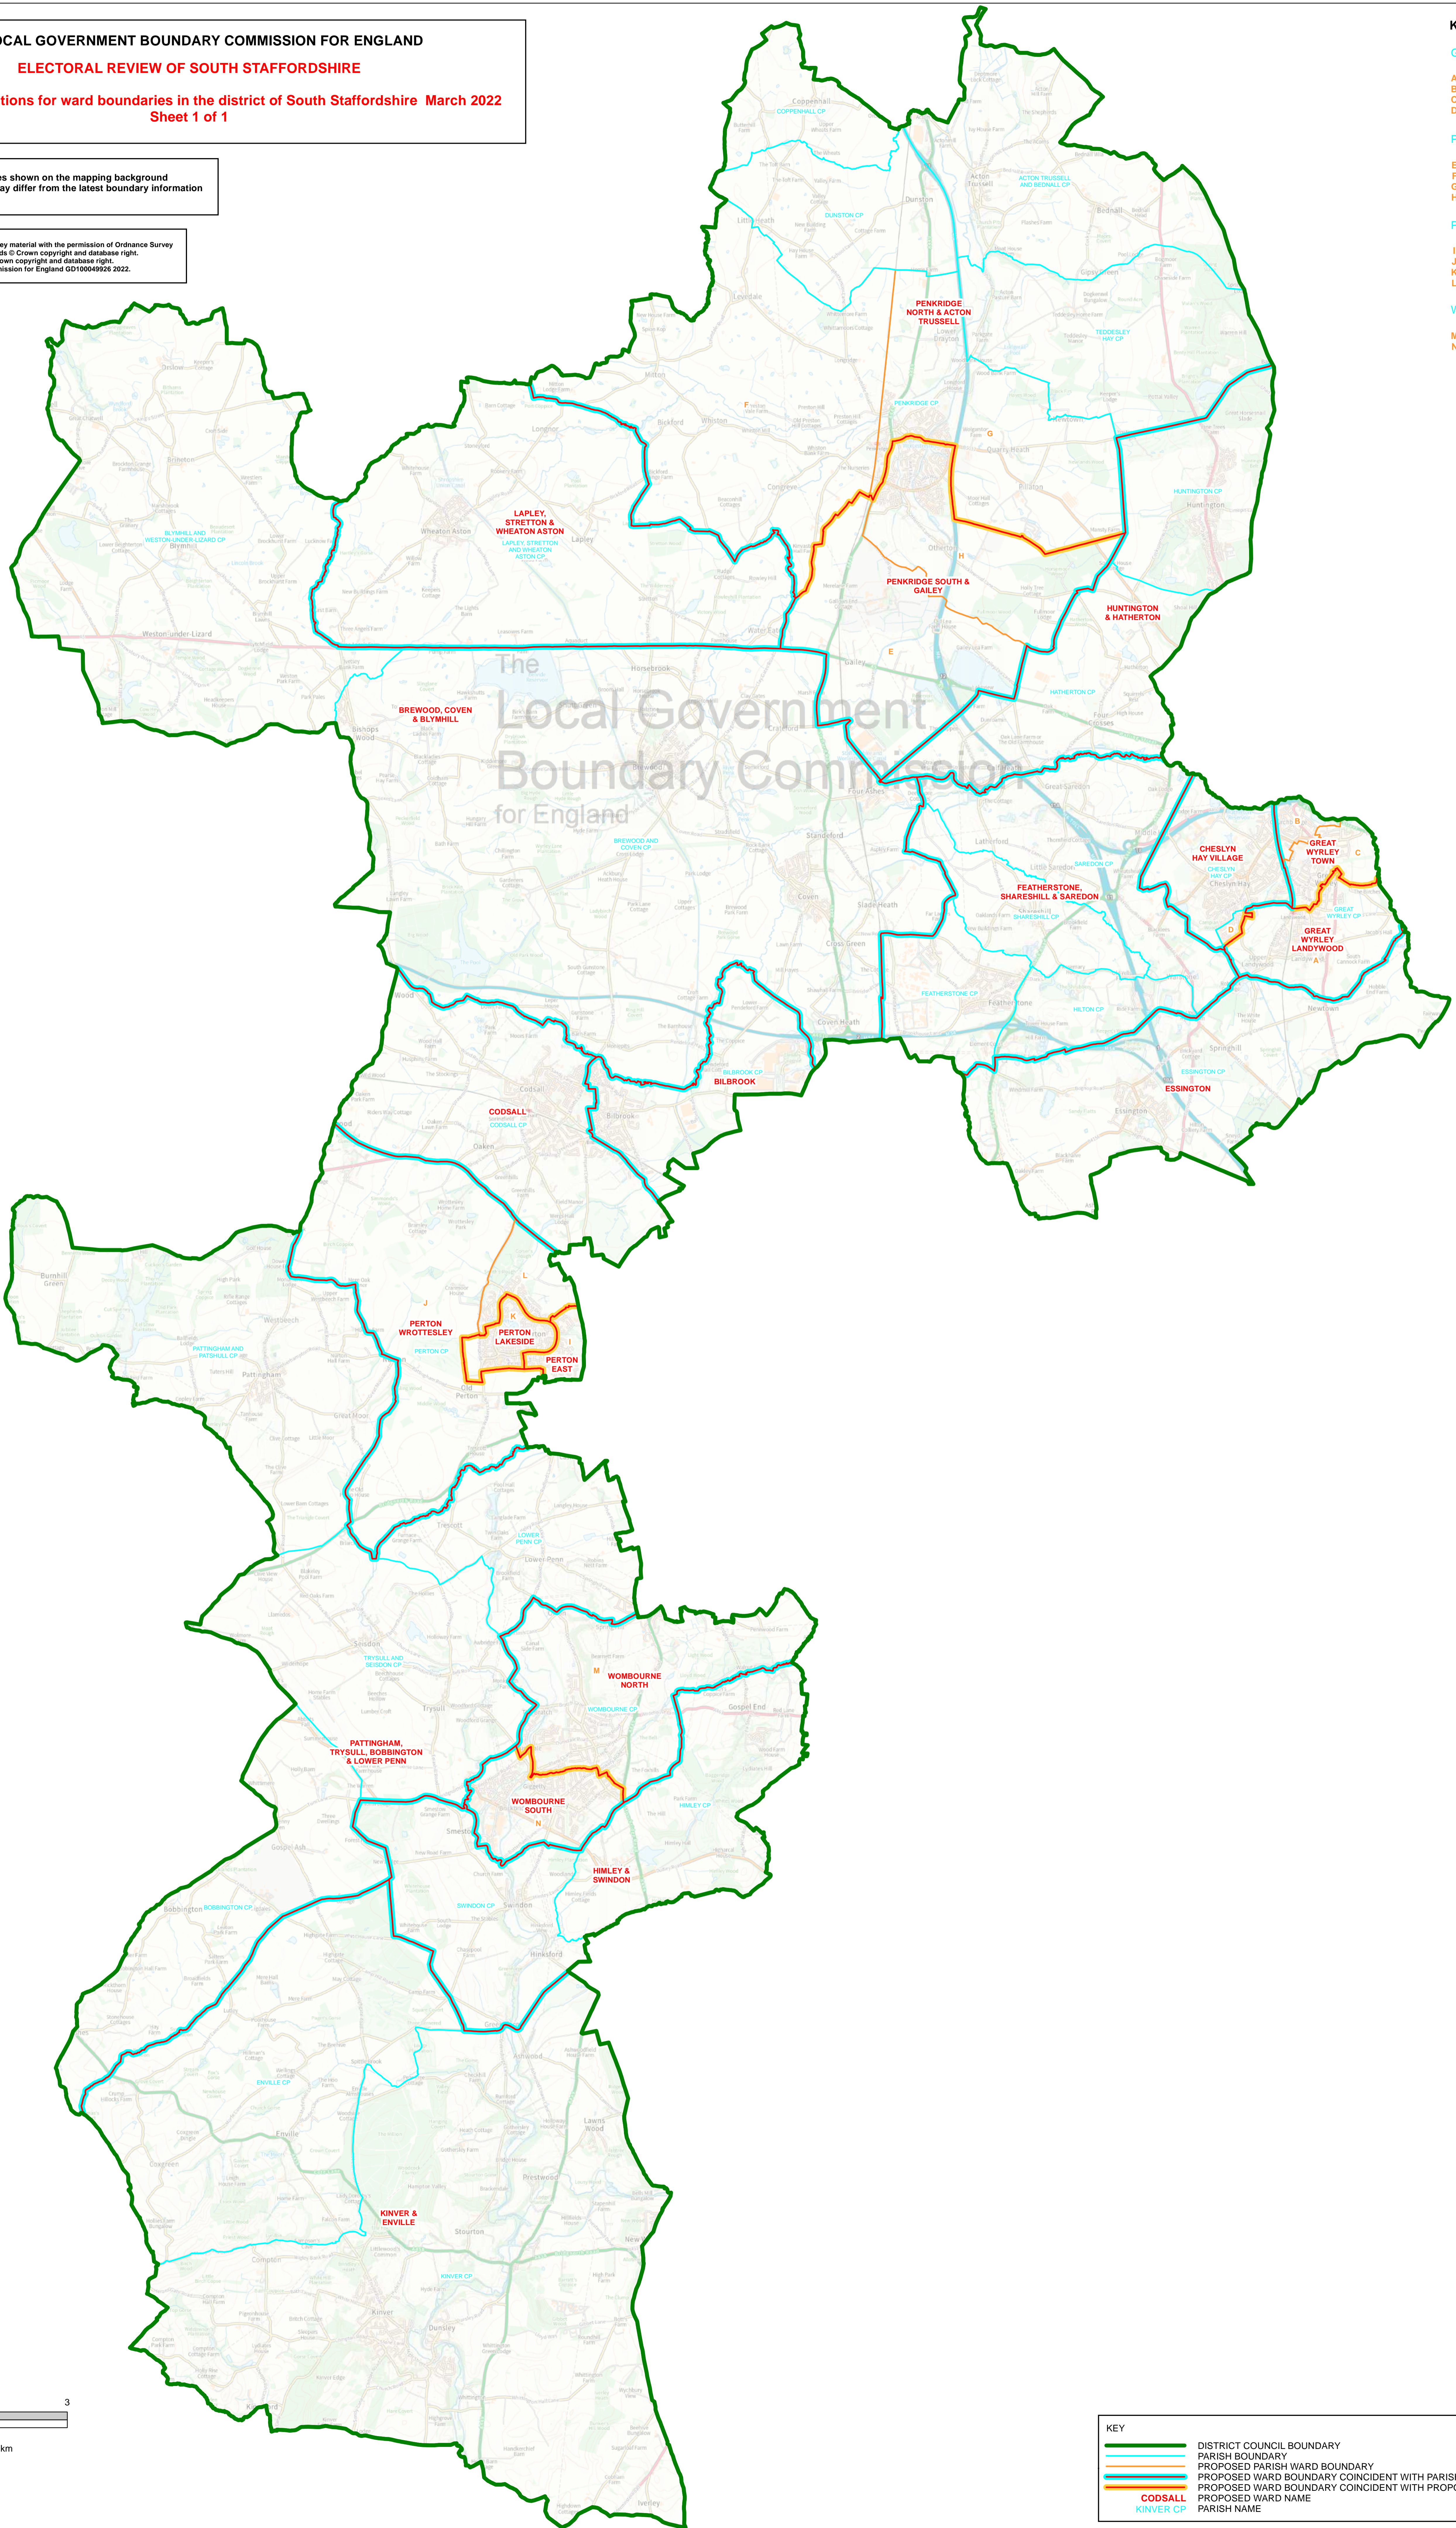

THE LOCAL GOVERNMENT BOUNDARY COMMISSION FOR ENGLAND
ELECTORAL REVIEW OF SOUTH STAFFORDSHIRE
Final recommendations for ward boundaries in the district of South Staffordshire March 2022
Sheet 1 of 1

Boundary alignment and names shown on the mapping background may not be up to date. They may differ from the latest boundary information applied as part of this review.

KEY TO PARISH WARDS

- GREAT WYRLEY CP
- A LANDYWOOD
- B NORTH
- C TOWN
- D WEST
- PENKRIDGE CP
- E GAILEY
- F LEVEDALE
- G NORTH EAST
- H SOUTH EAST
- PERTON CP
- I EAST
- J KINGSWOOD & TRECSCOTT
- K LAKESIDE
- L WROTTESLEY
- WOMBOURNE CP
- M WOMBOURNE NORTH
- N WOMBOURNE SOUTH

KEY

- DISTRICT COUNCIL BOUNDARY
- PARISH BOUNDARY
- PROPOSED PARISH WARD BOUNDARY
- PROPOSED WARD BOUNDARY COINCIDENT WITH PARISH BOUNDARY
- PROPOSED WARD BOUNDARY COINCIDENT WITH PROPOSED PARISH WARD BOUNDARY
- CODSALL PROPOSED WARD NAME
- KINVER CP PARISH NAME