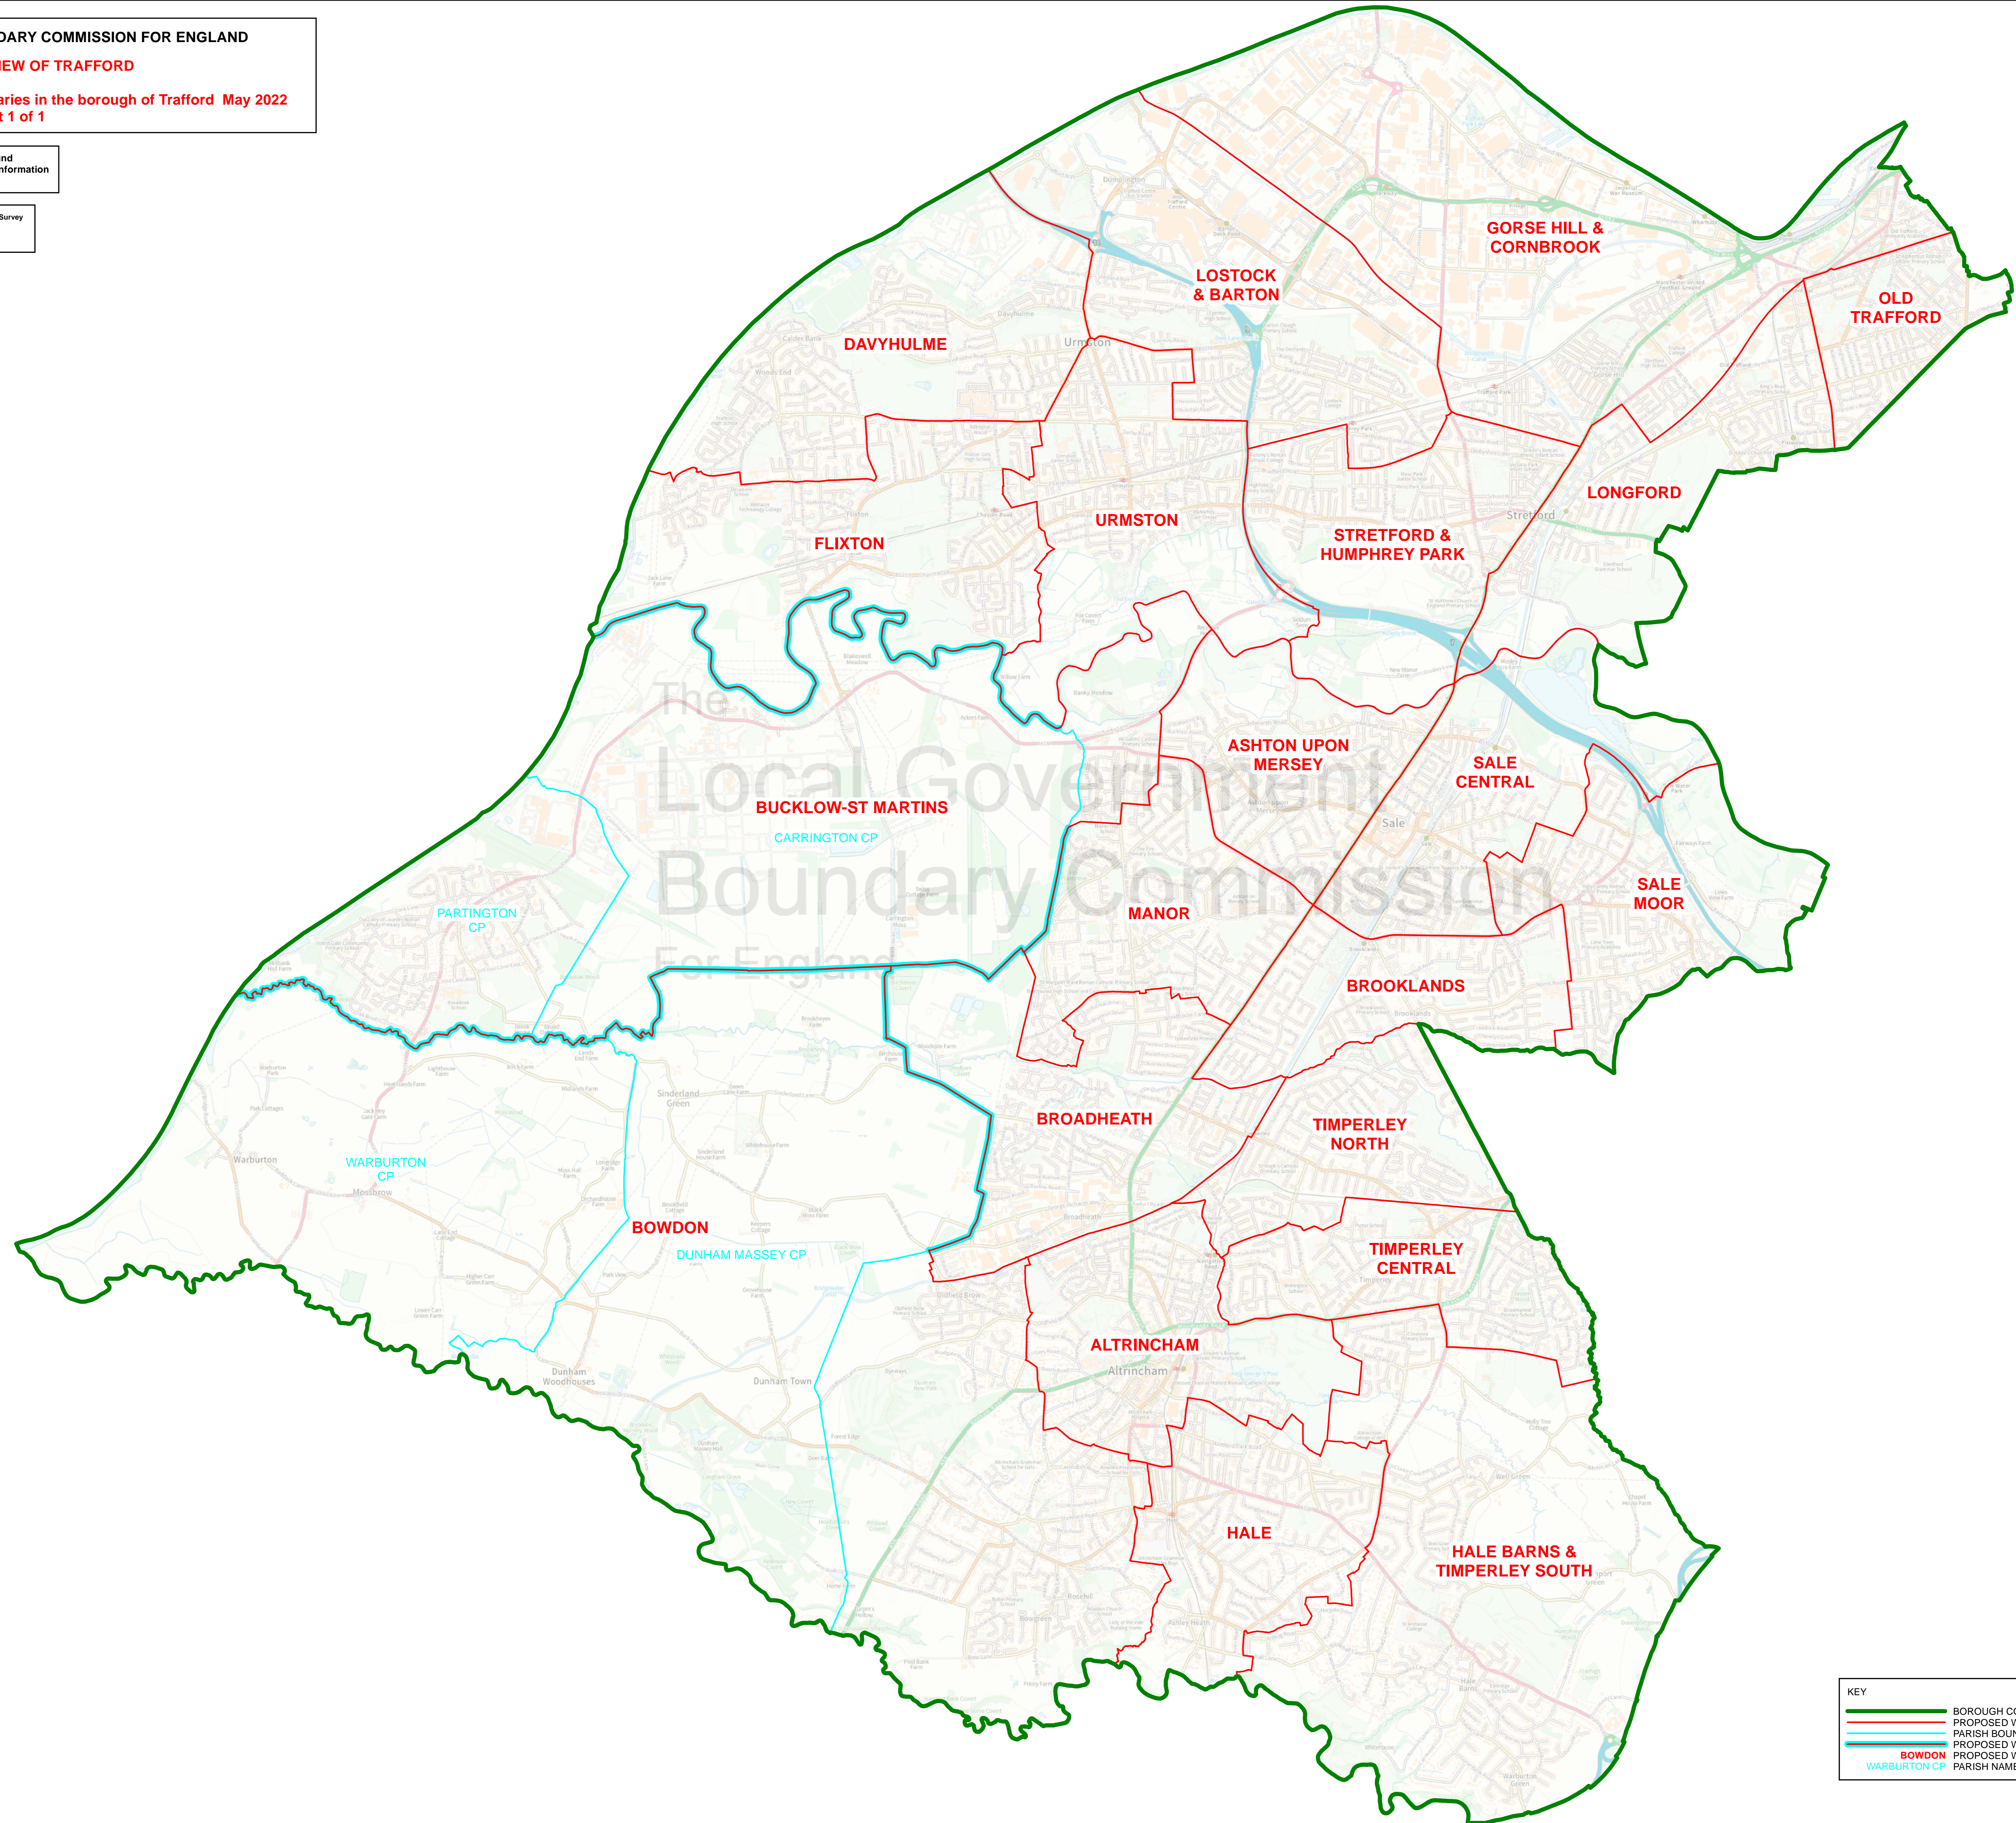

THE LOCAL GOVERNMENT BOUNDARY COMMISSION FOR ENGLAND

ELECTORAL REVIEW OF TRAFFORD

Final recommendations for ward boundaries in the borough of Trafford May 2022
Sheet 1 of 1

KEY	
	BOROUGH COUNCIL BOUNDARY
	PROPOSED WARD BOUNDARY
	PARISH BOUNDARY
	PROPOSED WARD BOUNDARY COINCIDENT WITH PARISH BOUNDARY
	PROPOSED WARD NAME
	PARISH NAME