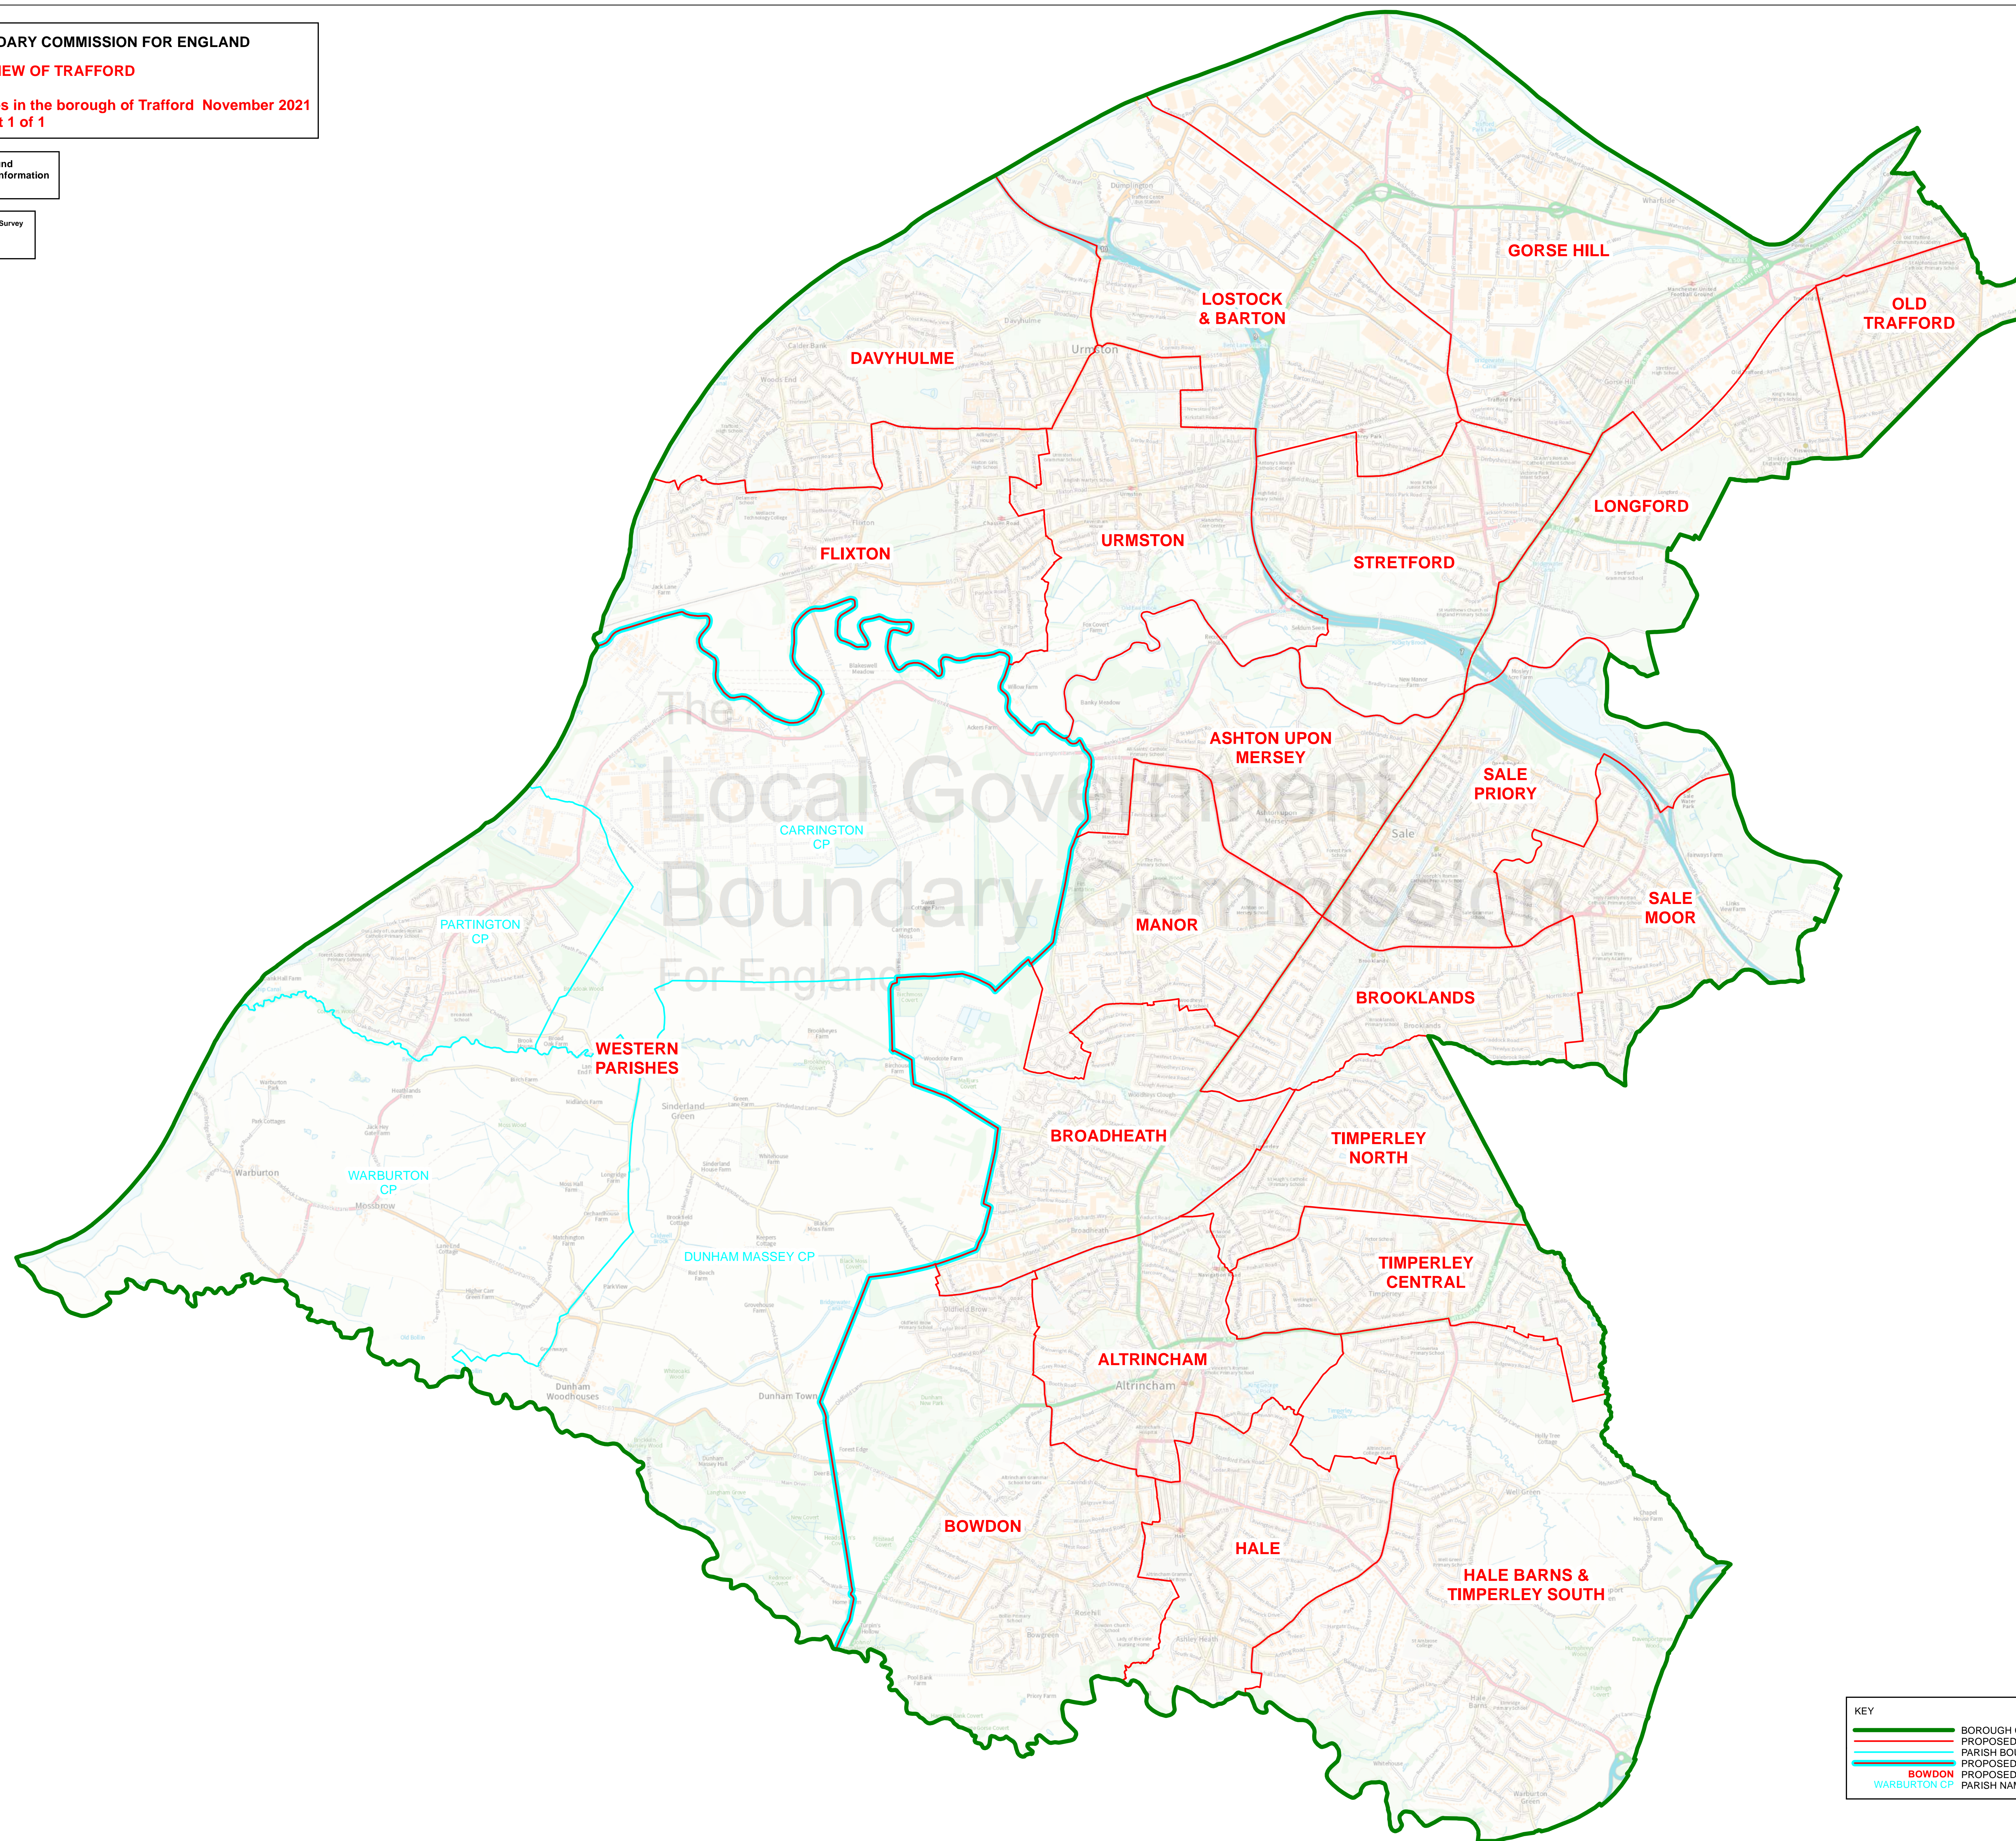

THE LOCAL GOVERNMENT BOUNDARY COMMISSION FOR ENGLAND

ELECTORAL REVIEW OF TRAFFORD

Draft recommendations for ward boundaries in the borough of Trafford November 2021
Sheet 1 of 1

KEY	
	BOROUGH COUNCIL BOUNDARY
	PROPOSED WARD BOUNDARY
	PARISH BOUNDARY
	PROPOSED WARD BOUNDARY COINCIDENT WITH PARISH BOUNDARY
	PROPOSED WARD NAME
	PARISH NAME