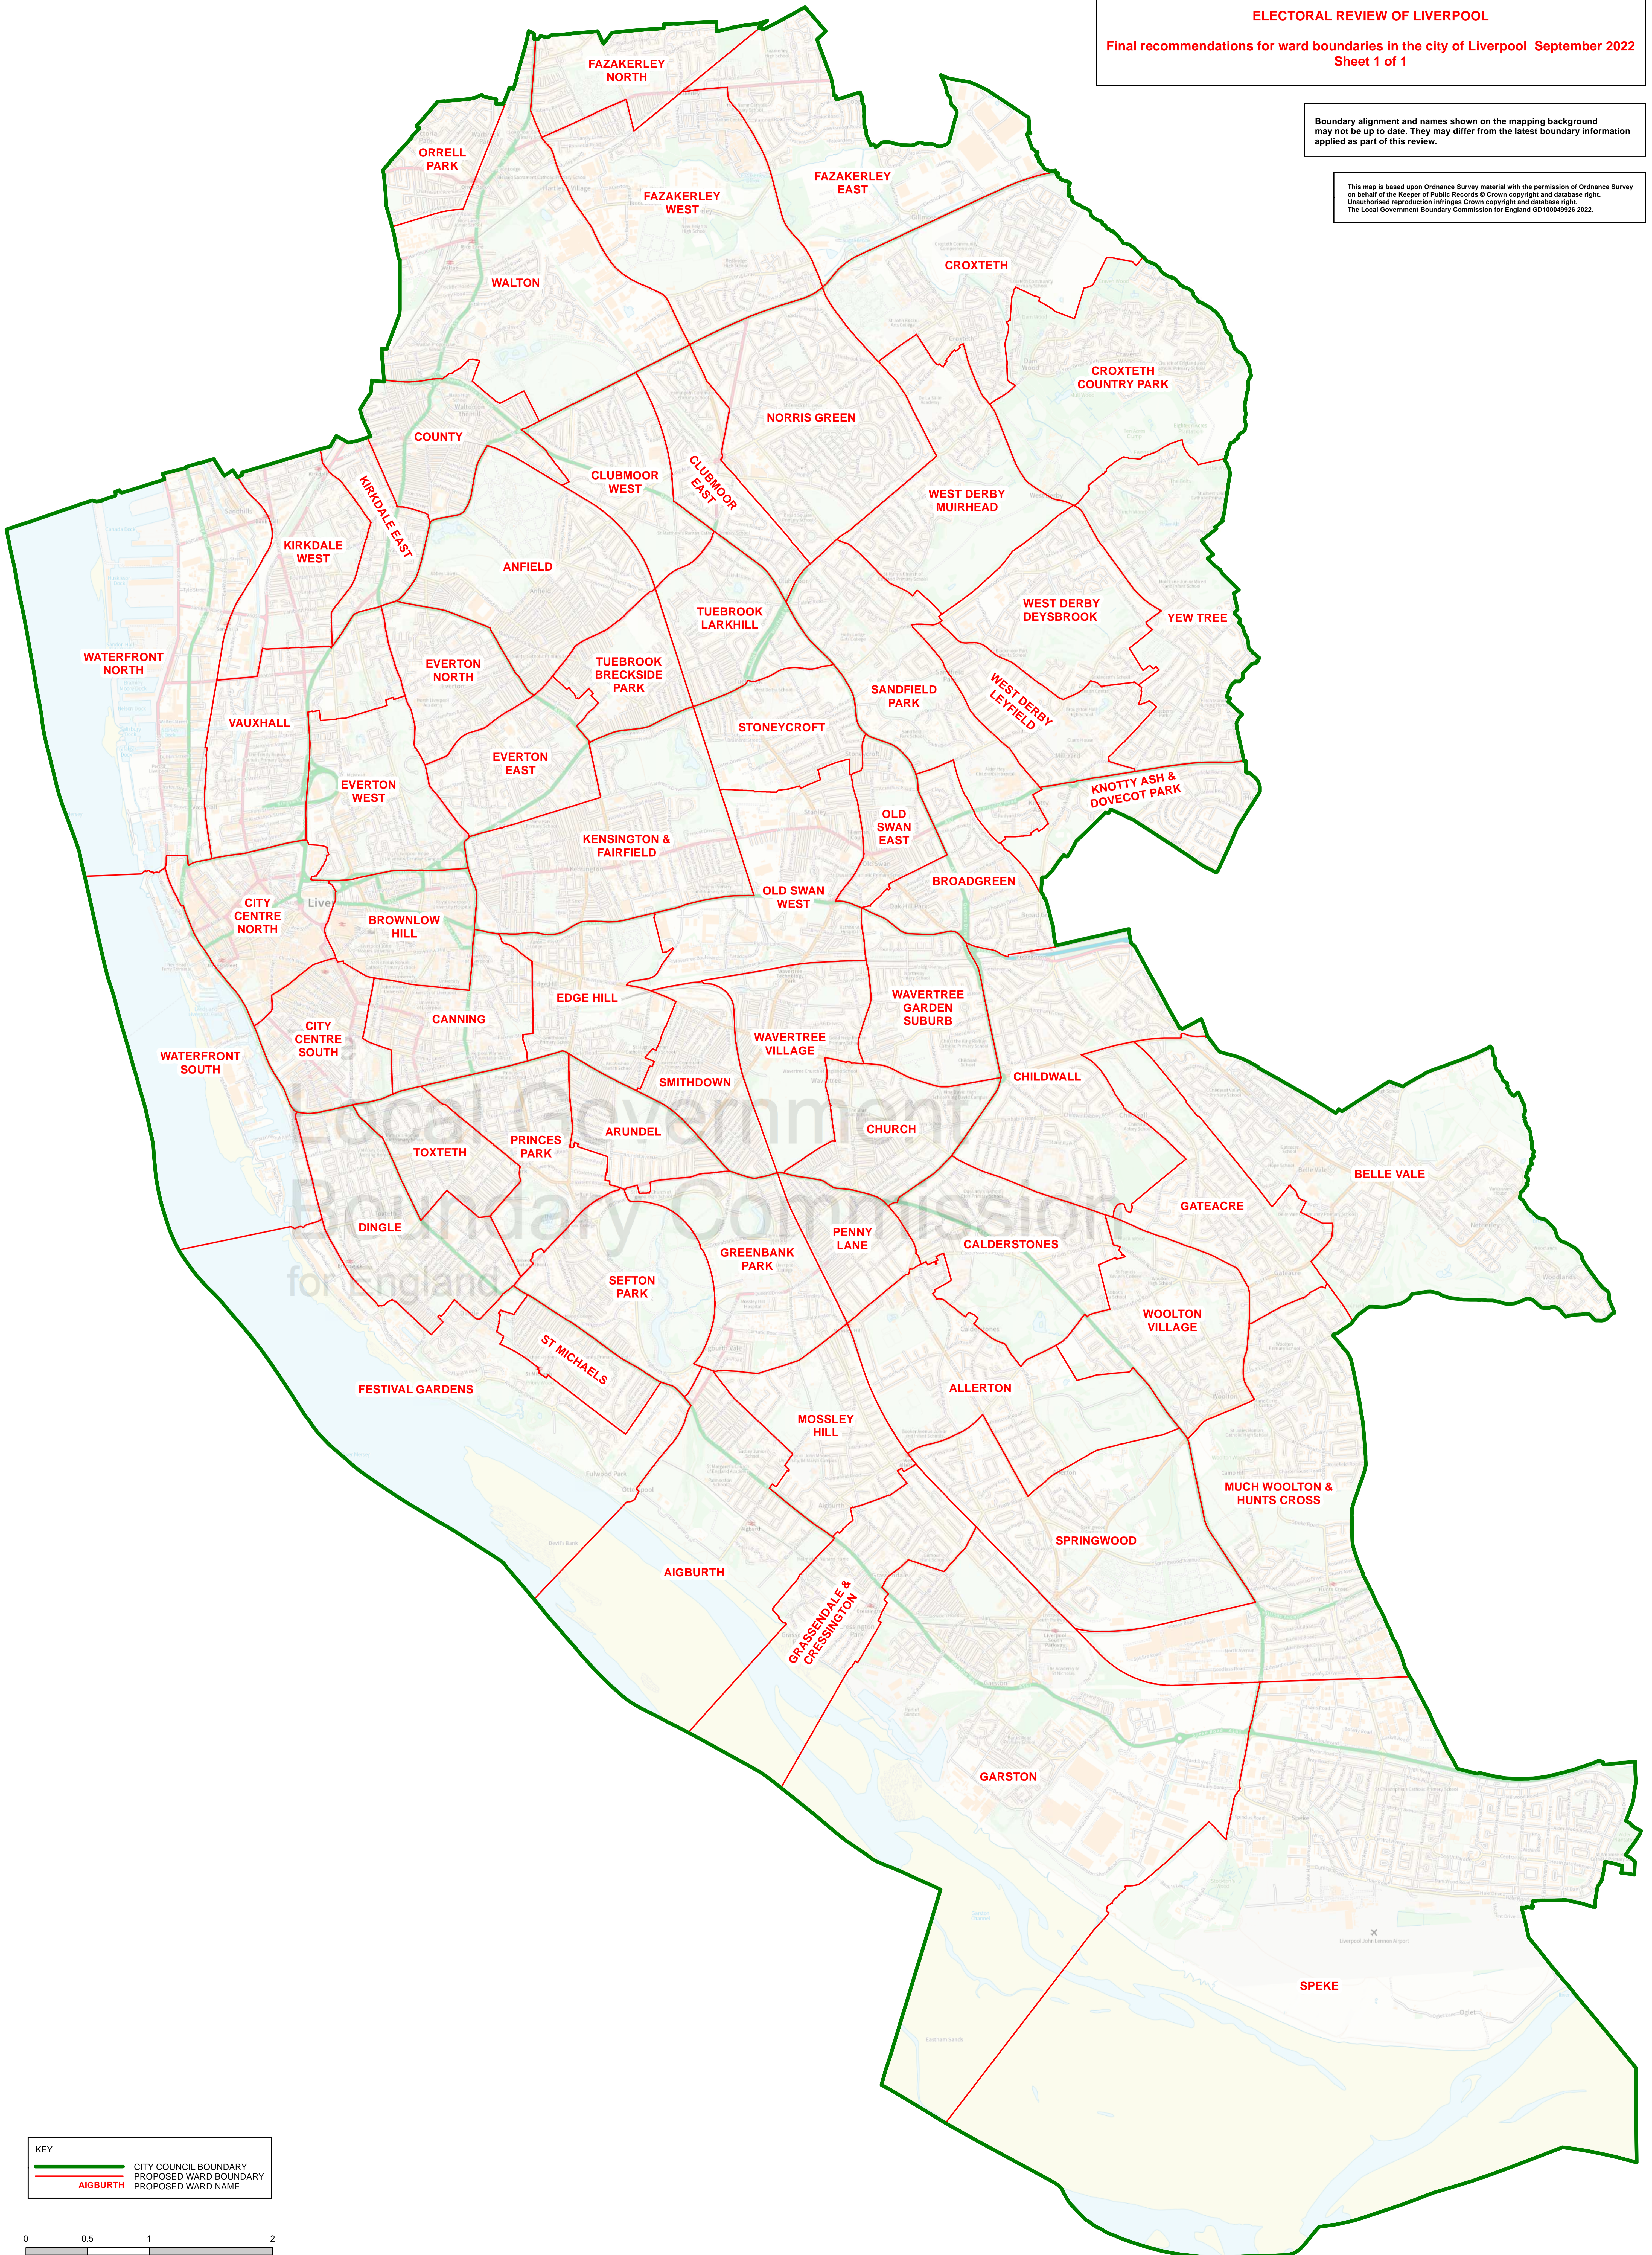

THE LOCAL GOVERNMENT BOUNDARY COMMISSION FOR ENGLAND
ELECTORAL REVIEW OF LIVERPOOL
Final recommendations for ward boundaries in the city of Liverpool September 2022
Sheet 1 of 1

Boundary alignment and names shown on the mapping background may not be up to date. They may differ from the latest boundary information applied as part of this review.

KEY

- CITY COUNCIL BOUNDARY
- PROPOSED WARD BOUNDARY
- AIGBURTH PROPOSED WARD NAME