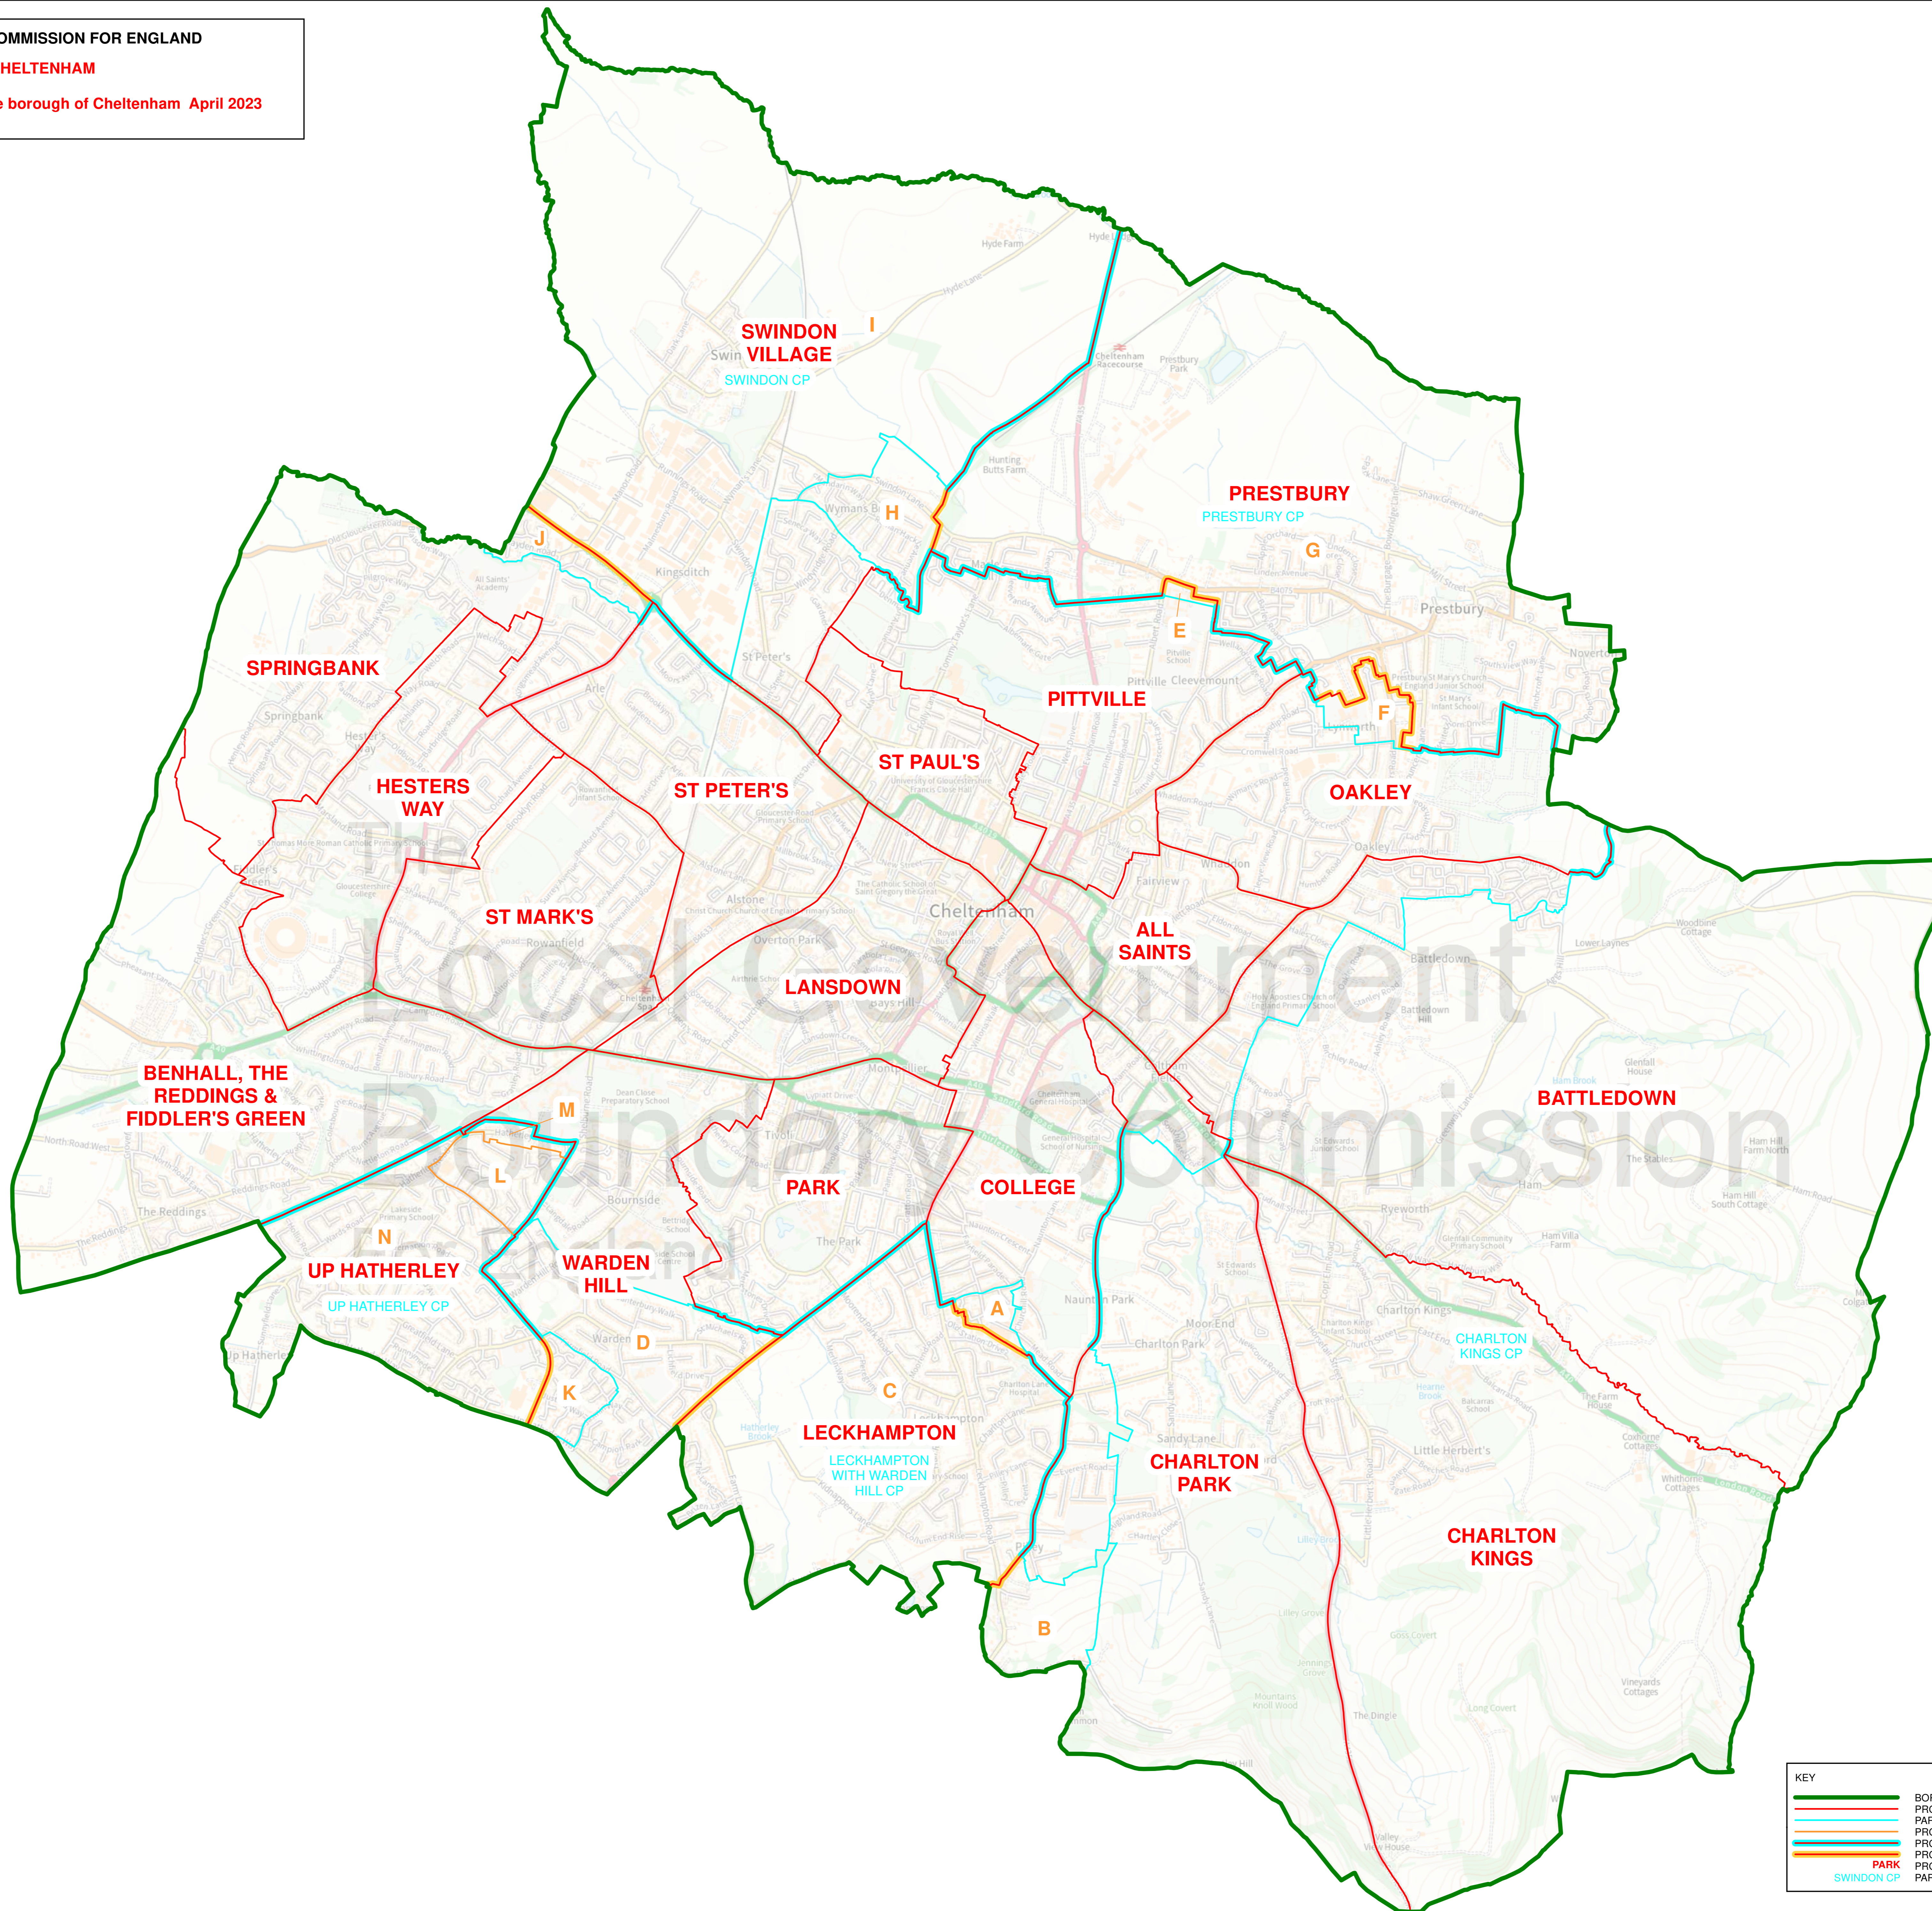

THE LOCAL GOVERNMENT BOUNDARY COMMISSION FOR ENGLAND

ELECTORAL REVIEW OF CHELTENHAM

Final recommendations for ward boundaries in the borough of Cheltenham April 2023
Sheet 1 of 1

KEY TO PARISH WARDS

LECKHAMPTON WITH WARDEN HILL CP

- A LECKHAMPTON MEAD
- B LECKHAMPTON UNDERCLIFF
- C LECKHAMPTON VILLAGE
- D WARDEN HILL

PRESTBURY CP

SWINDON CP

- I SWINDON NORTH
- J SWINDON SOUTH

UP HATHERLEY CP

KEY	
	BOROUGH COUNCIL BOUNDARY
	PROPOSED WARD BOUNDARY
	PARISH BOUNDARY
	PROPOSED PARISH WARD BOUNDARY
	PROPOSED WARD BOUNDARY COINCIDENT WITH PARISH BOUNDARY
	PROPOSED WARD BOUNDARY COINCIDENT WITH PROPOSED PARISH WARD BOUNDARY
	PROPOSED WARD NAME
	PARISH NAME