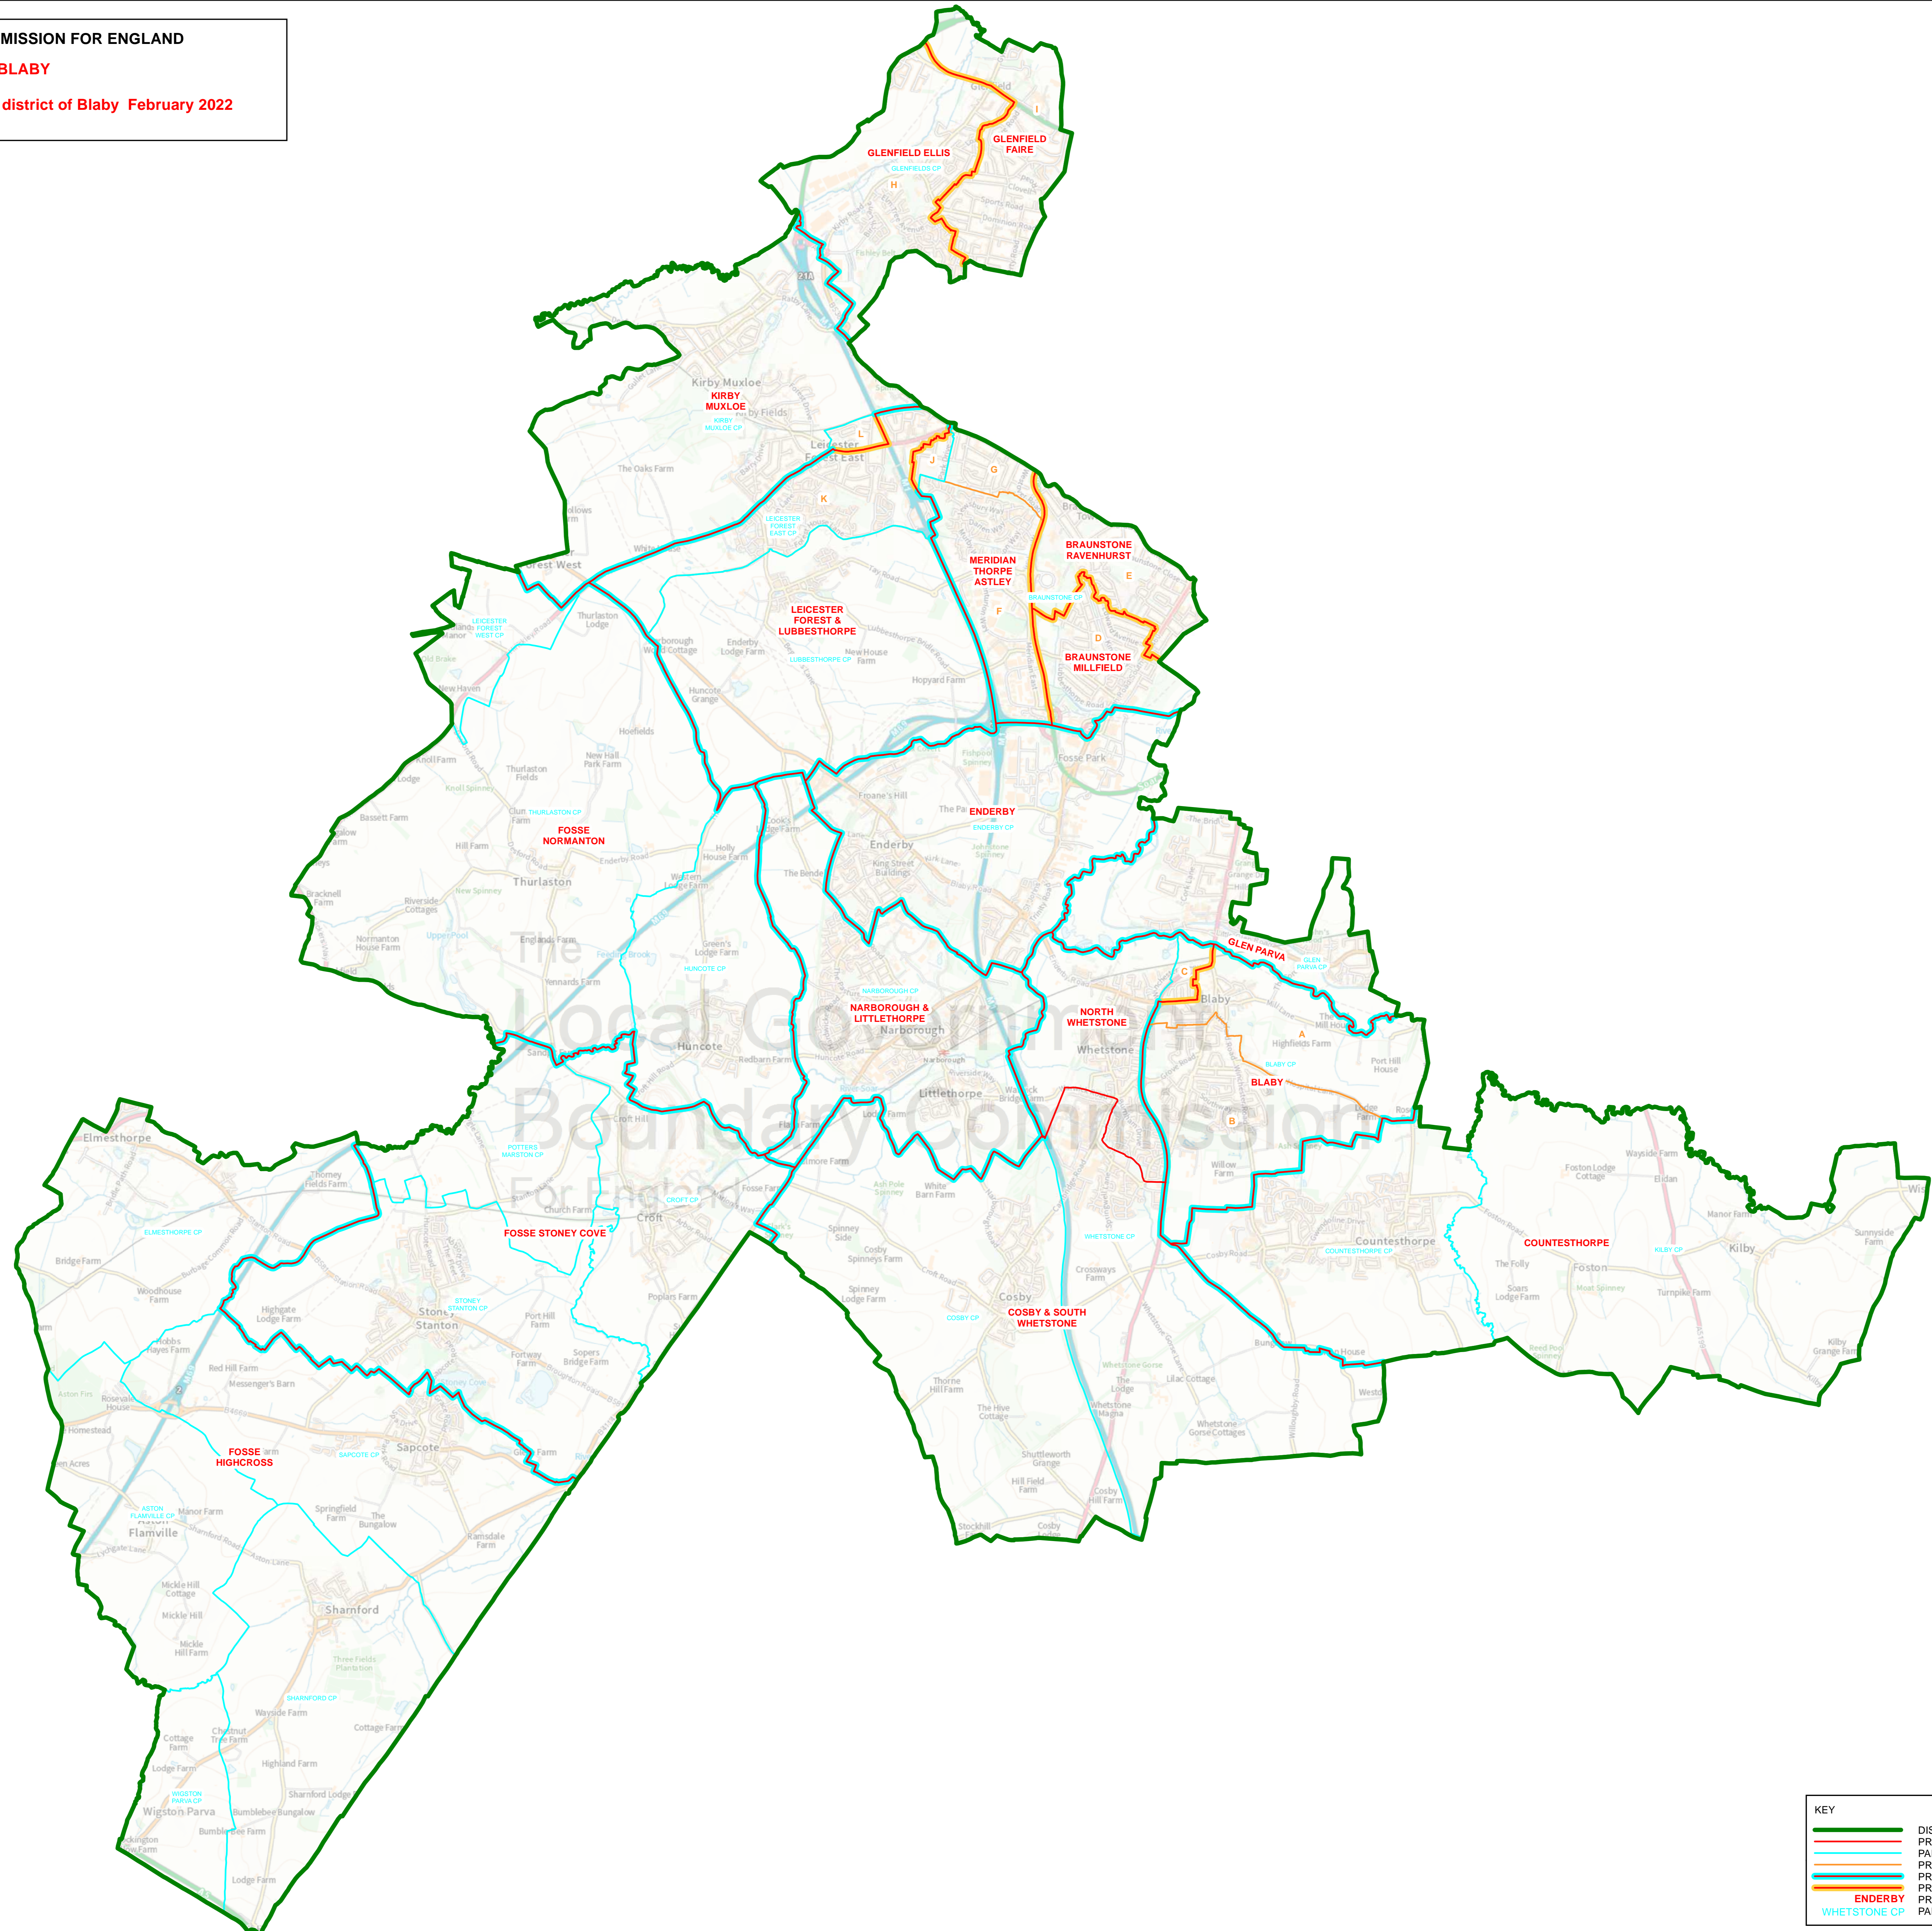

THE LOCAL GOVERNMENT BOUNDARY COMMISSION FOR ENGLAND

ELECTORAL REVIEW OF BLABY

Draft recommendations for ward boundaries in the district of Blaby February 2022
Sheet 1 of 1

KEY TO PARISH WARDS

BLABY CP

- A NORTH
- B SOUTH
- C WEST

BRAUNSTONE CP

- D MILLFIELD
- E RAVENHURST & FOSSE
- F THORPE ASTLEY
- G WINSTANLEY

GLENFIELDS CP

- H ELLIS
- I FAIRESTONE

LEICESTER FOREST EAST CP

- J FOSSEBROOKE
- K LEICESTER FOREST
- L ST ANDREW'S

KEY	
	DISTRICT COUNCIL BOUNDARY
	PROPOSED WARD BOUNDARY
	PARISH BOUNDARY
	PROPOSED PARISH WARD BOUNDARY
	PROPOSED WARD BOUNDARY COINCIDENT WITH PARISH BOUNDARY
	PROPOSED WARD BOUNDARY COINCIDENT WITH PROPOSED PARISH WARD BOUNDARY
	ENDERBY PROPOSED WARD NAME
	WHETSTONE CP PARISH NAME