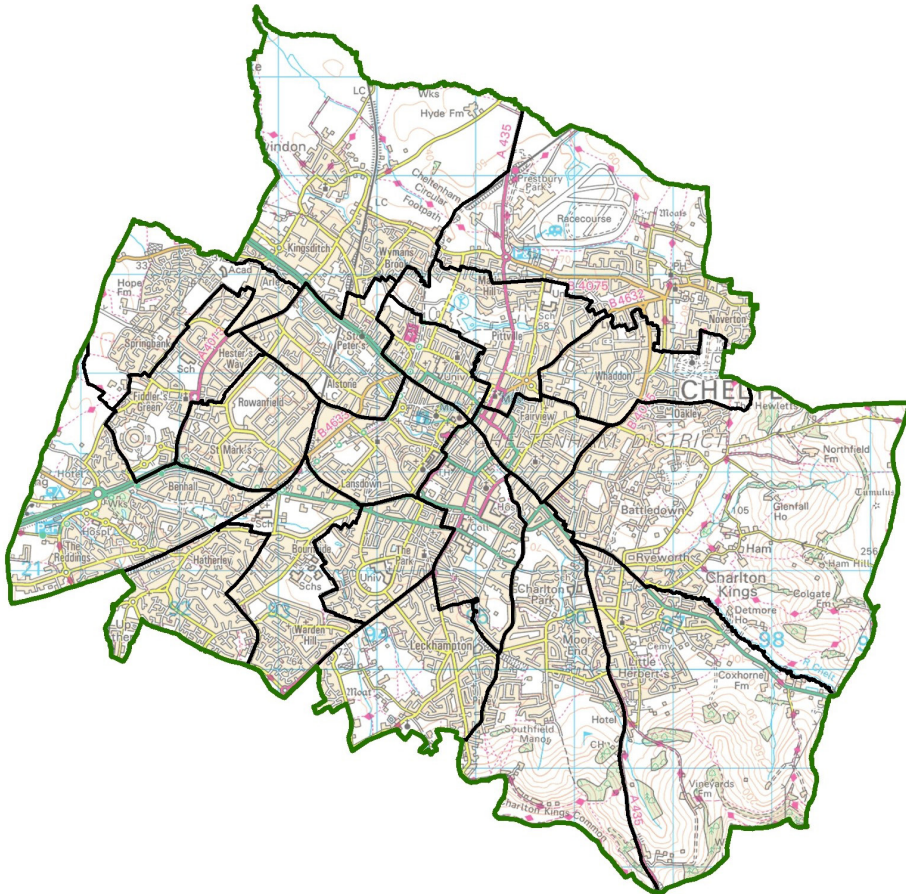

Have your say

Cheltenham Electoral Review

The Local Government Boundary Commission for England is asking for your views on proposed new electoral arrangements for Cheltenham.

We want to know:

- Do the proposed wards reflect local communities?
- How do you think the proposals can be improved?
- Are the names of the proposed wards right?