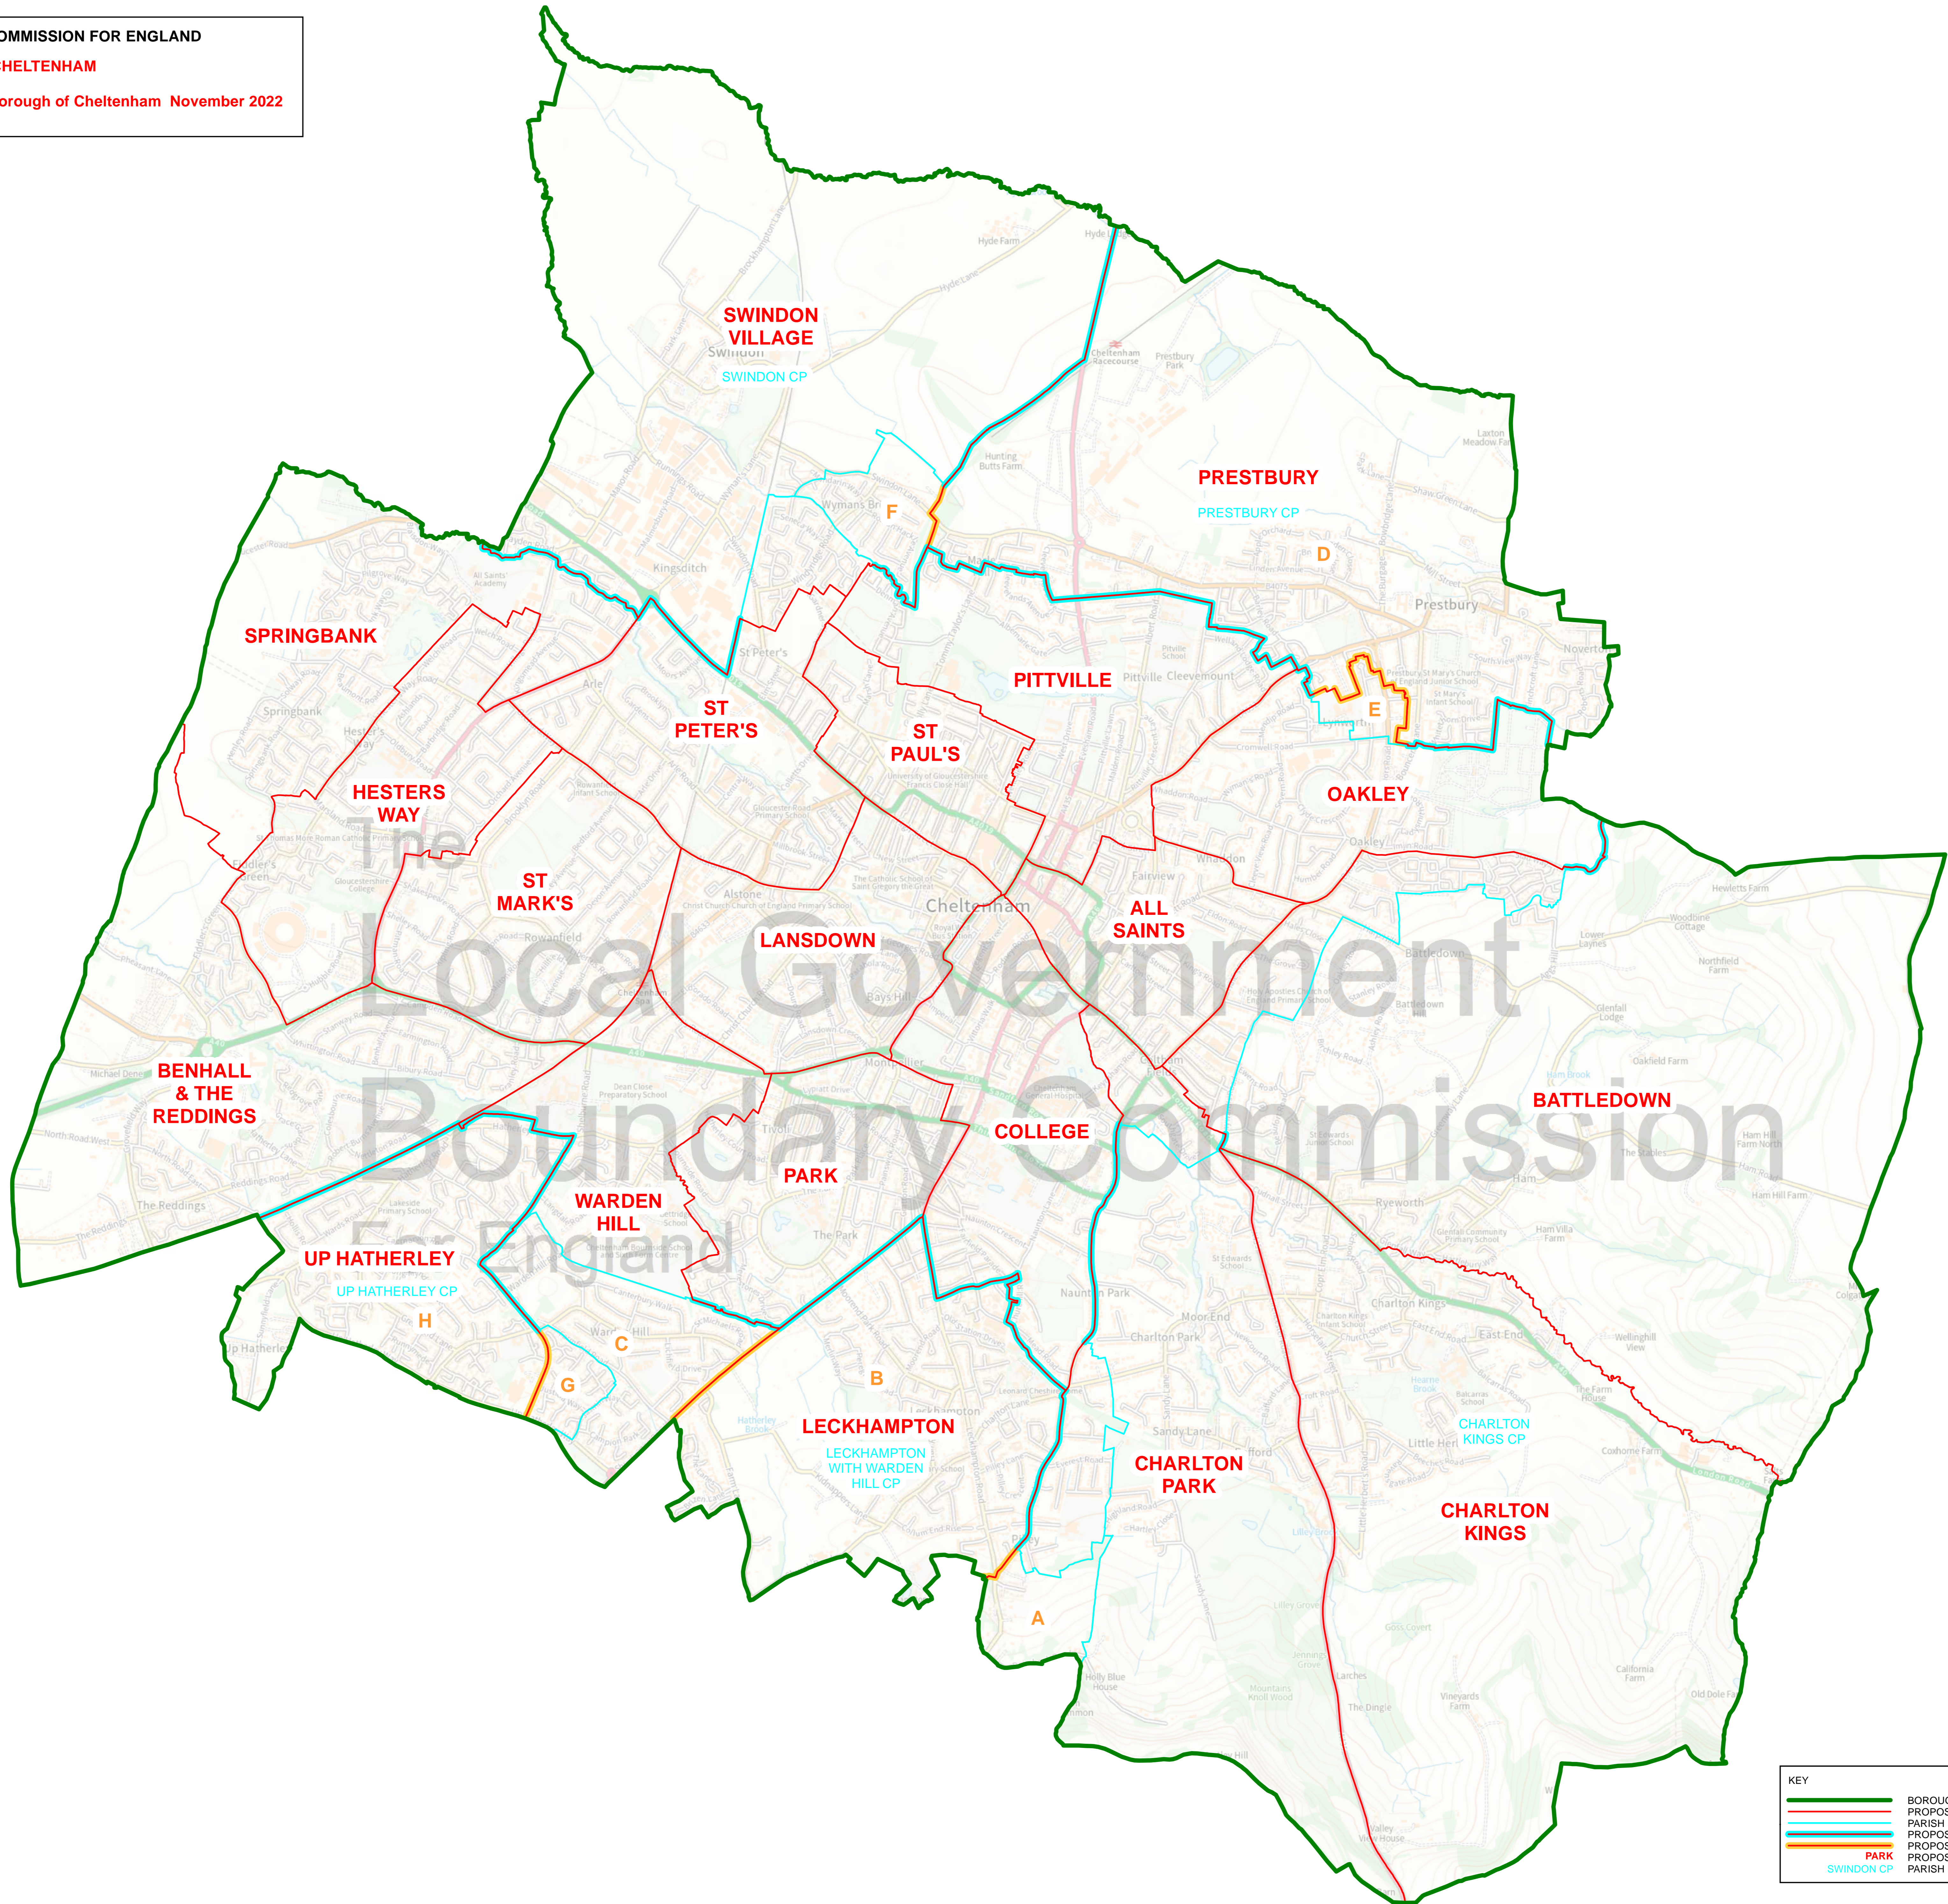

THE LOCAL GOVERNMENT BOUNDARY COMMISSION FOR ENGLAND

ELECTORAL REVIEW OF CHELTENHAM

Draft recommendations for ward boundaries in the borough of Cheltenham November 2022
Sheet 1 of 1

KEY TO PARISH WARDS

LECKHAMPTON WITH WARDEN HILL CP

- A LECKHAMPTON UNDERCLIFF
- B LECKHAMPTON VILLAGE
- C WARDEN HILL

PRESTBURY CP

UP HATHERLEY CP

- G UP HATHERLEY EAST
- H UP HATHERLEY WEST

KEY	
	BOROUGH COUNCIL BOUNDARY
	PROPOSED WARD BOUNDARY
	PARISH BOUNDARY
	PROPOSED WARD BOUNDARY COINCIDENT WITH PARISH BOUNDARY
	PROPOSED WARD BOUNDARY COINCIDENT WITH PROPOSED PARISH WARD BOUNDARY
	PROPOSED WARD NAME