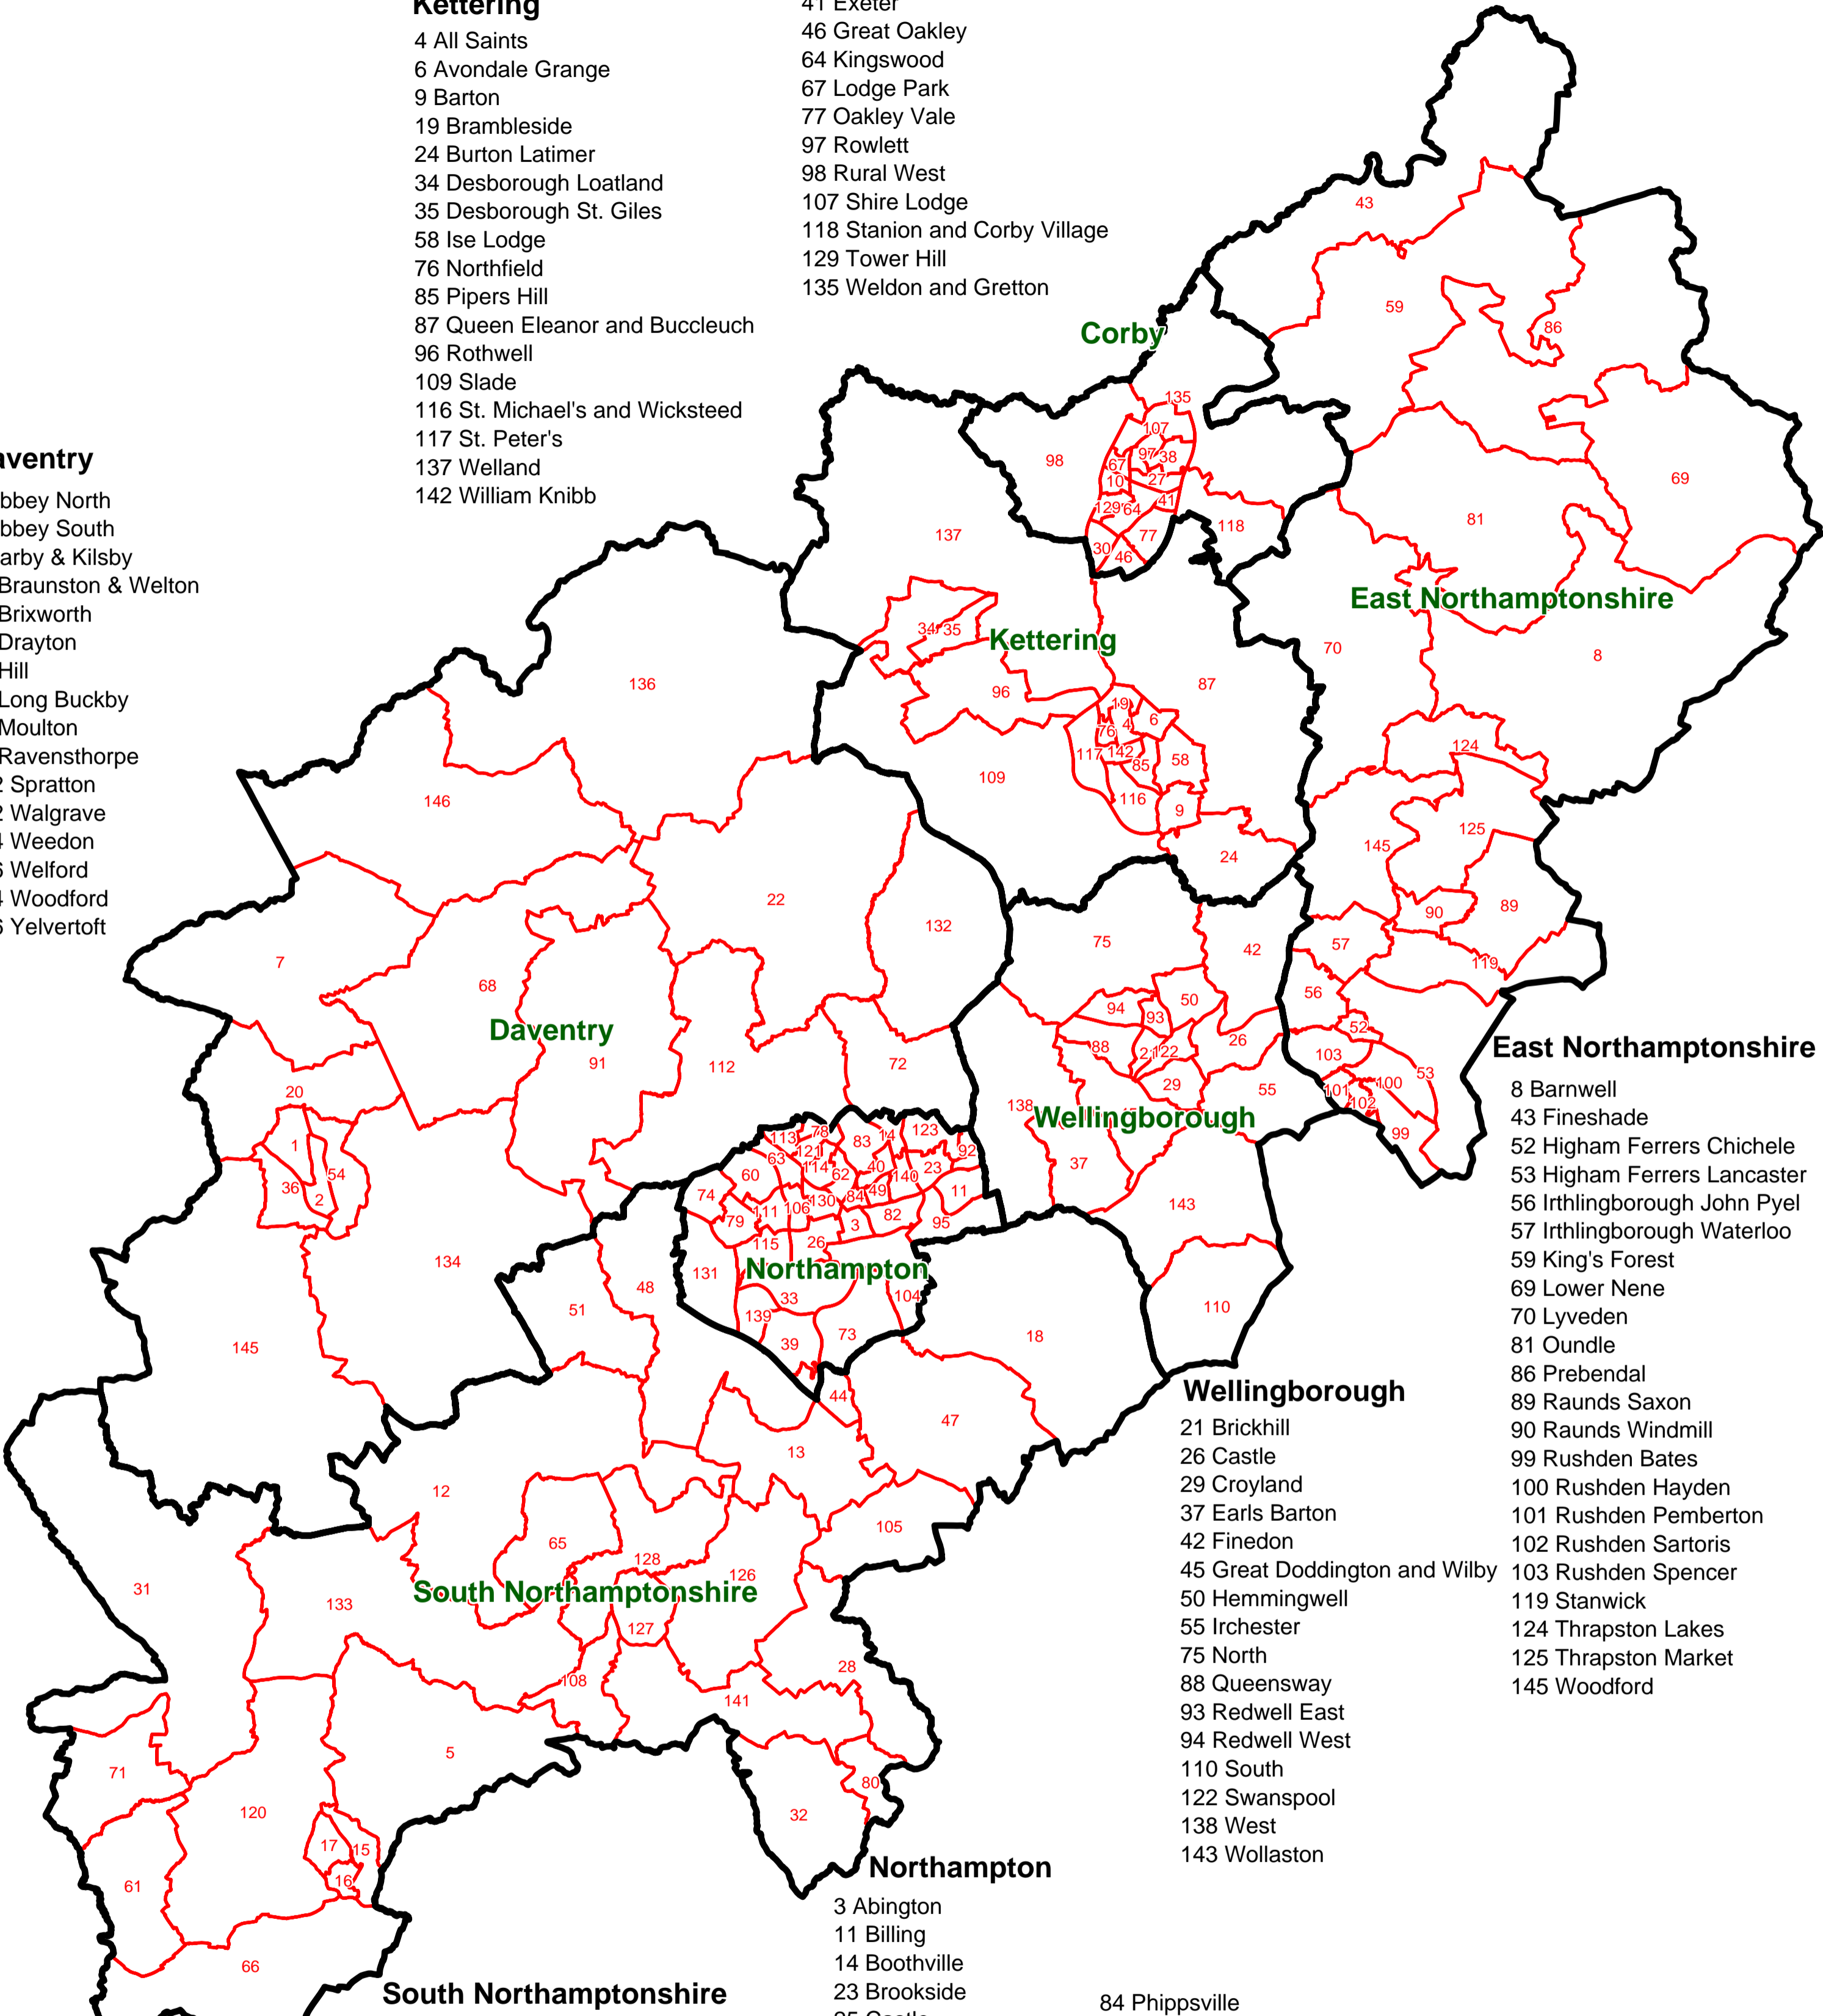

Map showing wards in the districts of Northamptonshire

Corby

- 10 Beanfield
- 27 Central
- 30 Danesholme
- 38 East
- 41 Exeter
- 46 Great Oakley
- 64 Kingswood
- 67 Lodge Park
- 77 Oakley Vale
- 97 Rowlett
- 98 Rural West
- 107 Shire Lodge
- 118 Stanion and Corby Village
- 129 Tower Hill
- 135 Weldon and Gretton

Kettering

- 4 All Saints
- 6 Avondale Grange
- 9 Barton
- 19 Brambleside
- 24 Burton Latimer
- 34 Desborough Loatland
- 35 Desborough St. Giles
- 58 Ise Lodge
- 76 Northfield
- 85 Pipers Hill
- 87 Queen Eleanor and Buccleuch
- 96 Rothwell
- 109 Slade
- 116 St. Michael's and Wicksteed
- 117 St. Peter's
- 137 Welland
- 142 William Knibb

Daventry

- 1 Abbey North
- 2 Abbey South
- 7 Barby & Kilsby
- 20 Braunston & Welton
- 22 Brixworth
- 36 Drayton
- 54 Hill
- 68 Long Buckby
- 72 Moulton
- 91 Ravensthorpe
- 112 Spratton
- 132 Walgrave
- 134 Weedon
- 136 Welford
- 144 Woodford
- 146 Yelvertoft

South Northamptonshire

- 5 Astwell
- 12 Blakesley and Cote
- 13 Blisworth and Roade
- 15 Brackley East
- 16 Brackley South
- 17 Brackley West
- 18 Brafield and Yardley
- 28 Cosgrove and Grafton
- 31 Danvers and Wardoun
- 32 Deanshanger
- 44 Grange Park
- 47 Hackleton
- 48 Harpole and Grange
- 51 Heyfords and Bugbrooke
- 61 Kings Sutton
- 65 Kingthorn
- 66 Little Brook
- 71 Middleton Cheney
- 80 Old Stratford
- 105 Salcey
- 108 Silverstone
- 120 Steane
- 126 Tove
- 127 Towcester Brook
- 128 Towcester Mill
- 133 Washington
- 141 Whittlewood